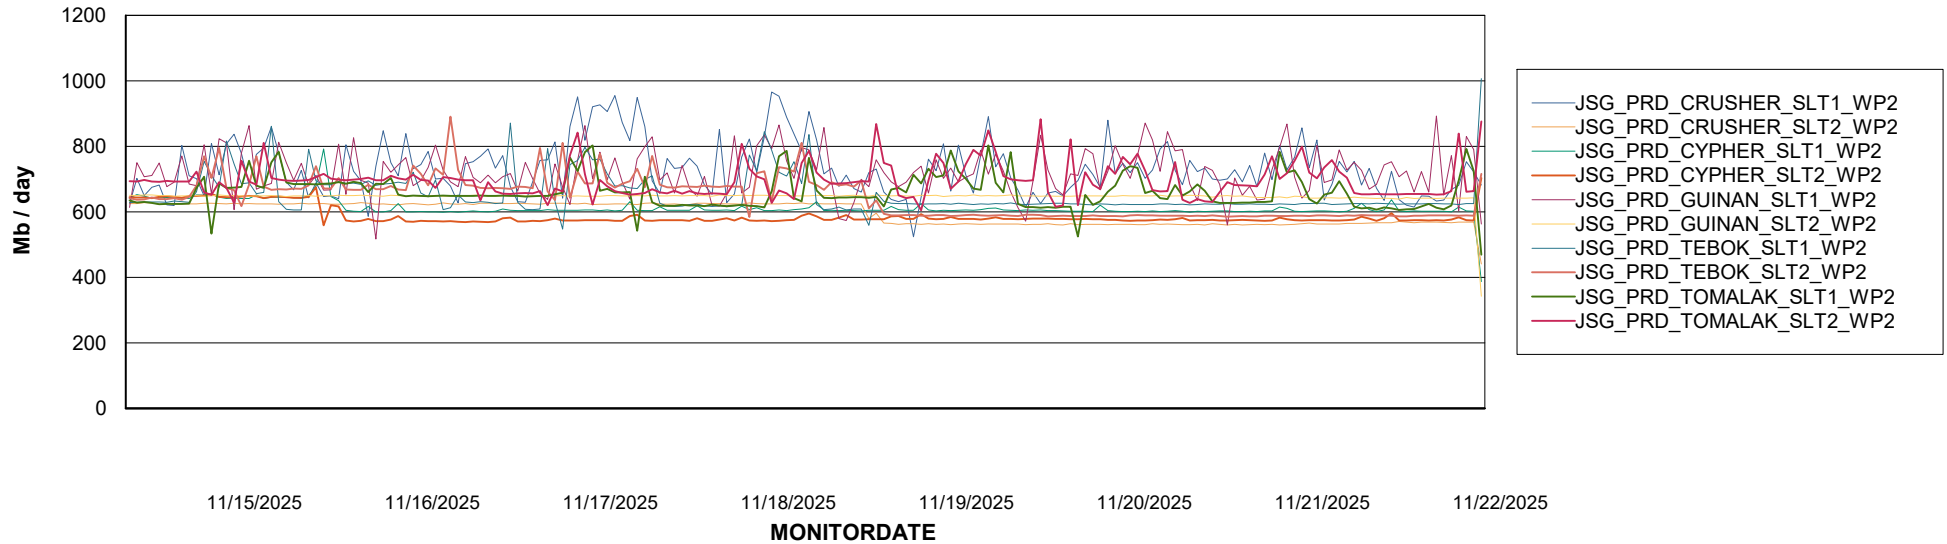

ABSSolute Web Component Services

Avg memory used per ABS Web component