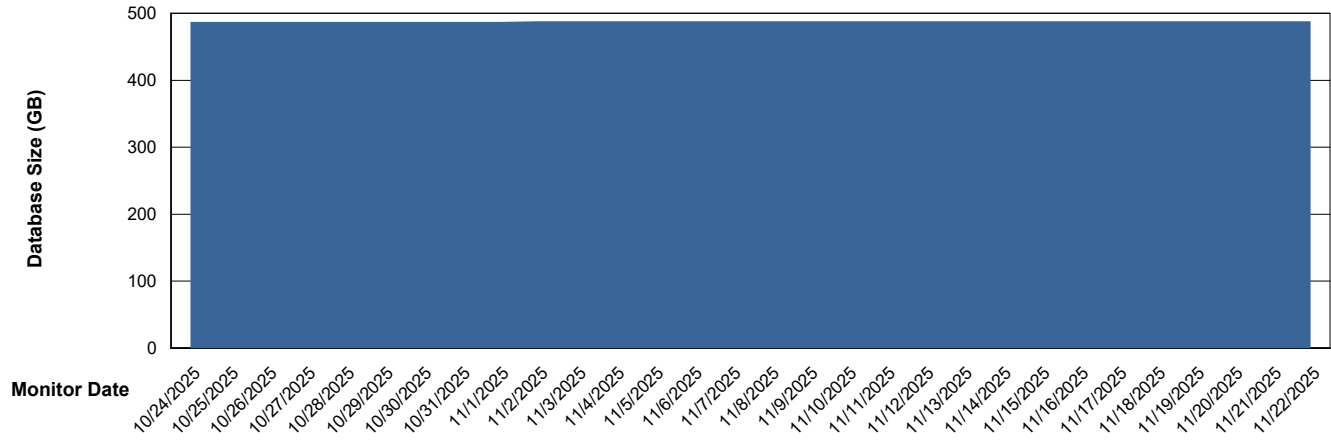

Weekly SLA Customer Report

Customer JSG_Production (24/7)
Database ID 102

Database Performance JSG_PRD_BASHIR_DB_ABS1

Weekly SLA Customer Report

Customer JSG_Production (24/7)
Database ID 102

Database Performance JSG_PRD_PICARD_DB_ABS1

DB Processes Max 1,000
DB Processes Max 4
DB Processes Max 0

Weekly SLA Customer Report

Customer JSG_Production (24/7)
Database ID 102

Database Performance JSG_PRD_RIKER_DB_HSBABS1

Weekly SLA Customer Report

Customer JSG_Production (24/7)
Database ID 102

DATABASE SIZE JSG_PRD_BASHIR_DB_ABS1

Database growth over last month

DATABASE SIZE JSG_PRD_RIKER_DB_HSBABS1

Database growth over last month

Weekly SLA Customer Report