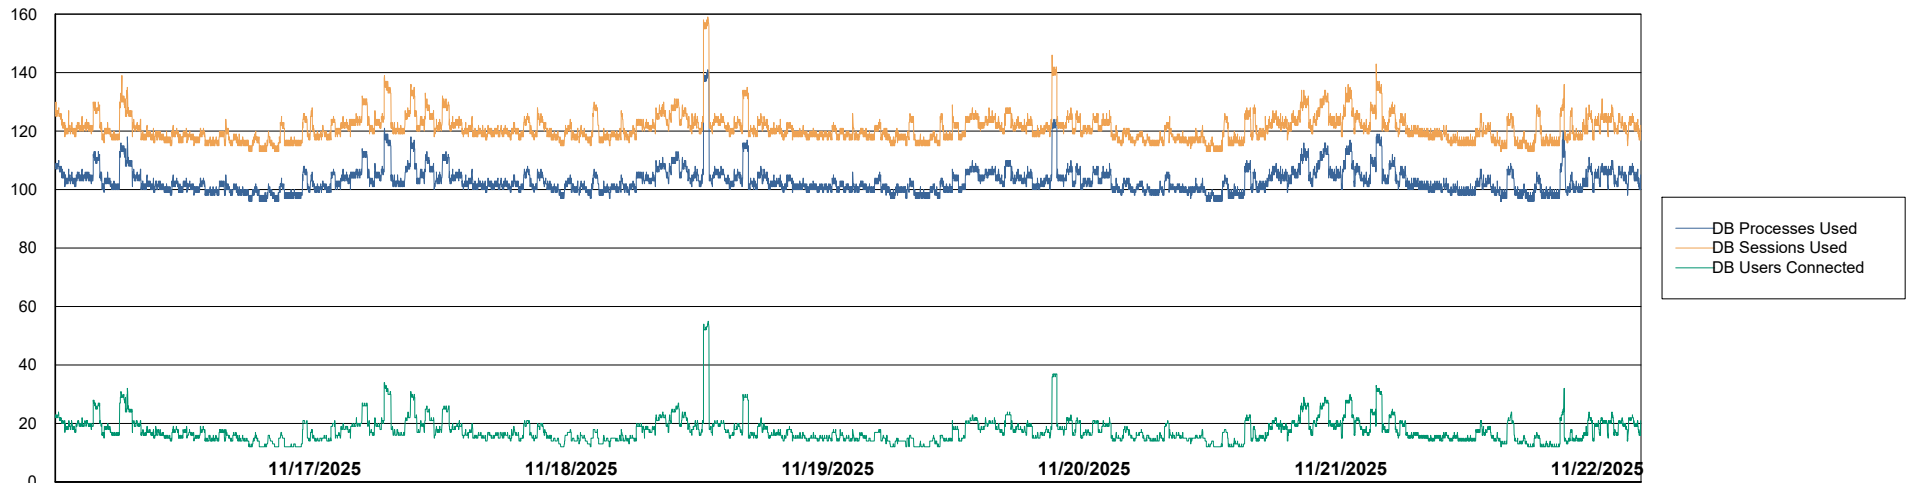

Database Performance JSG_PRD_BASHIR_DB_ABS1