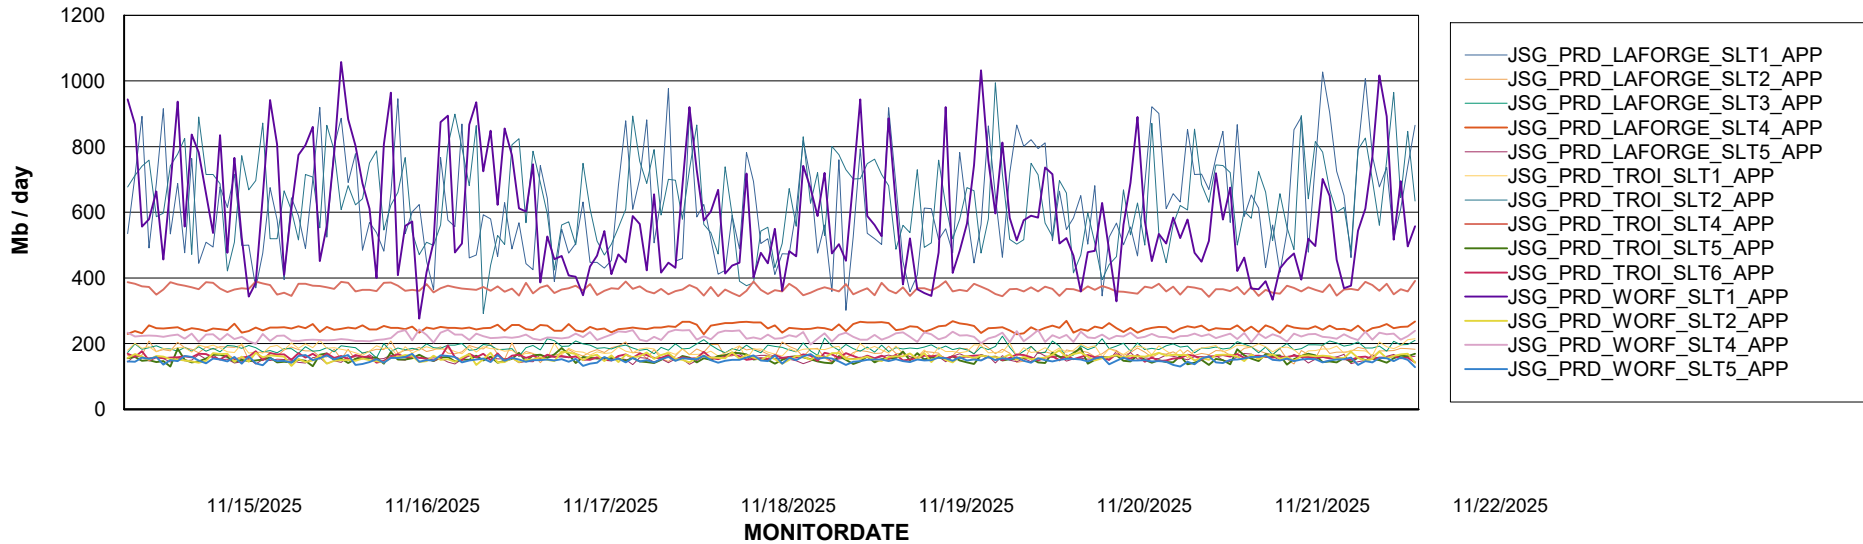

ABSSolute Application Server Services

Avg memory used per ABS Server Service