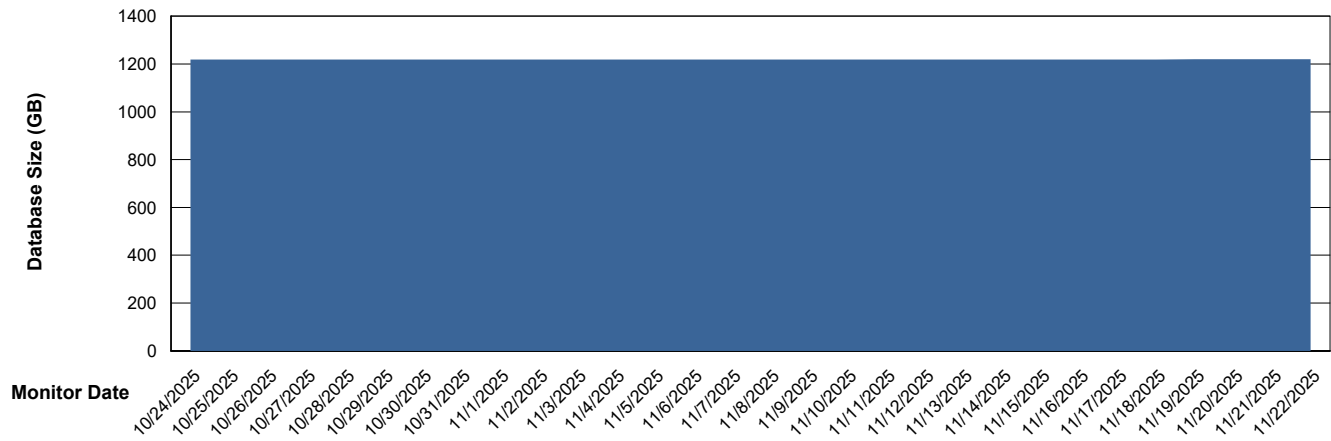

Customer JSG_Production (24/7)
Database ID 102

DATABASE SIZE JSG_PRD_BASHIR_DB_ABS1

Database growth over last month

DATABASE SIZE JSG_PRD_RIKER_DB_HSBABS1

Database growth over last month

Weekly SLA Customer Report