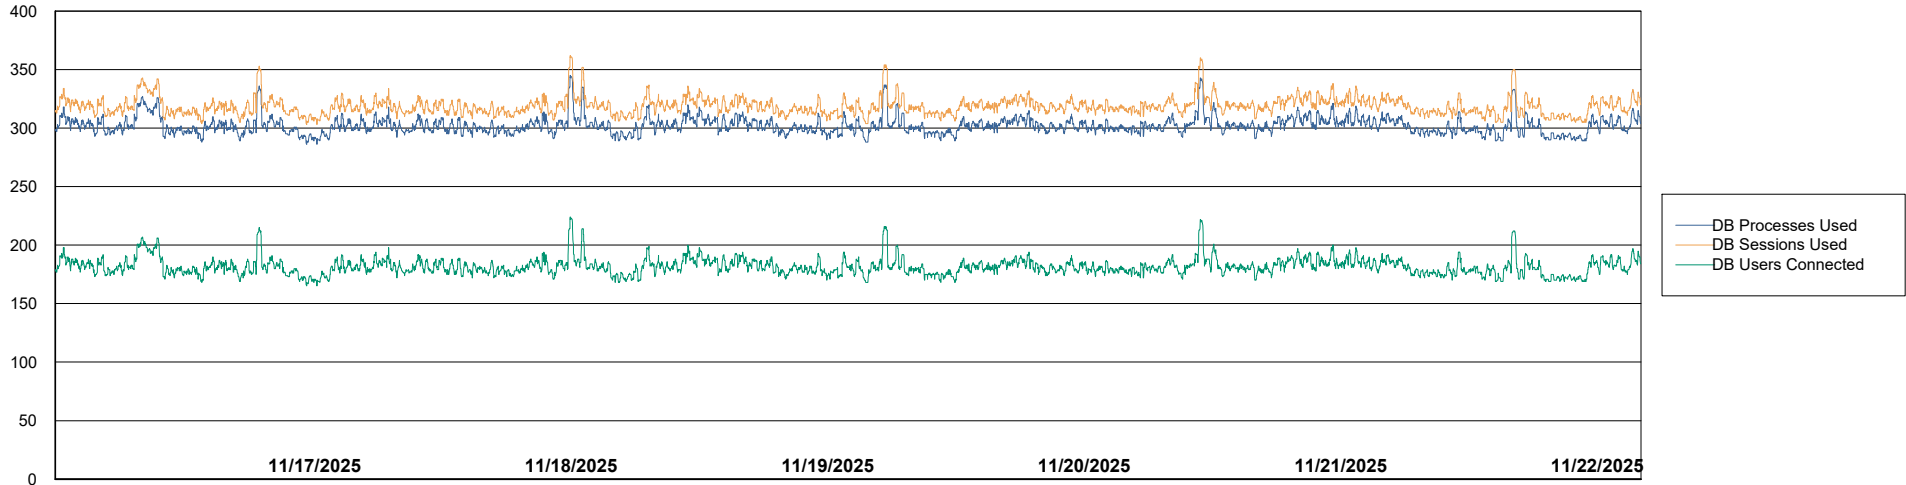

DB Processes Max 1,000
DB Processes Max 4
DB Processes Max 0

Weekly SLA Customer Report

Customer JSG_Production (24/7)
Database ID 102

Database Performance JSG_PRD_RIKER_DB_HSBABS1

Weekly SLA Customer Report