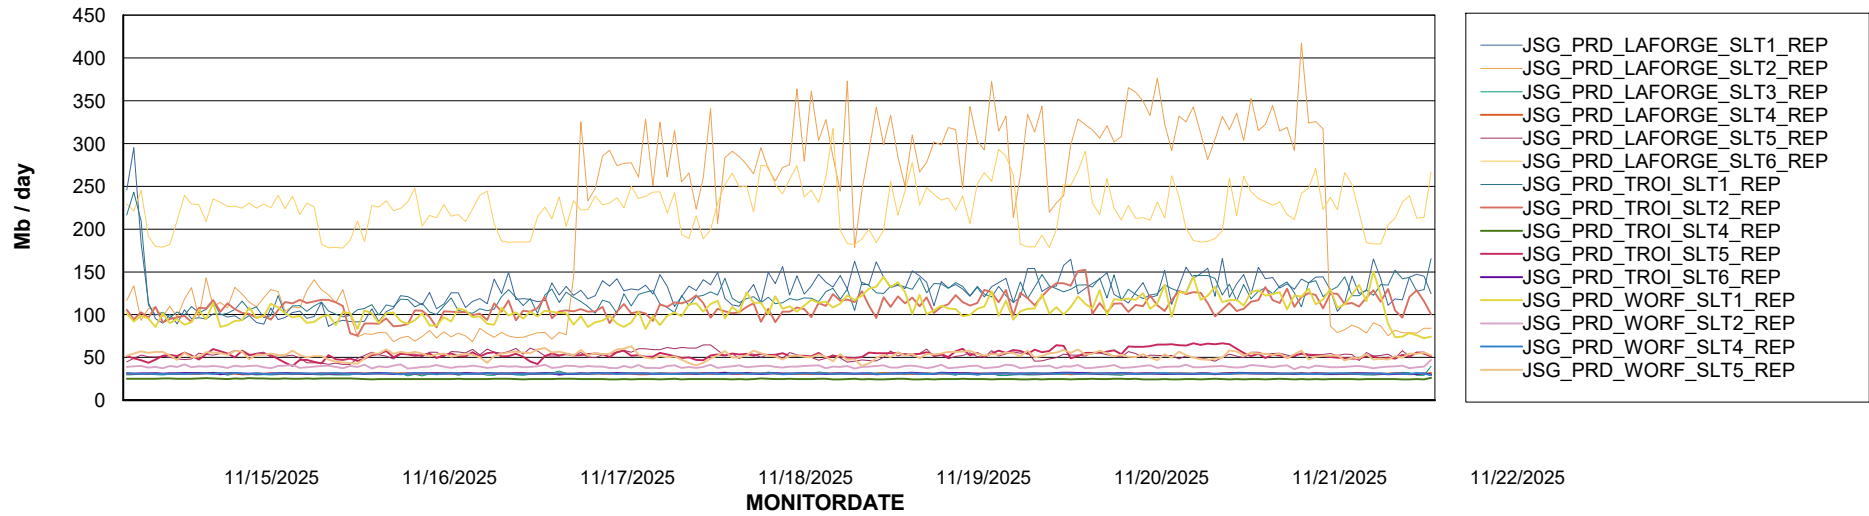

ABSSolute Application ReportServer Services

Avg memory used per ReportServer Service