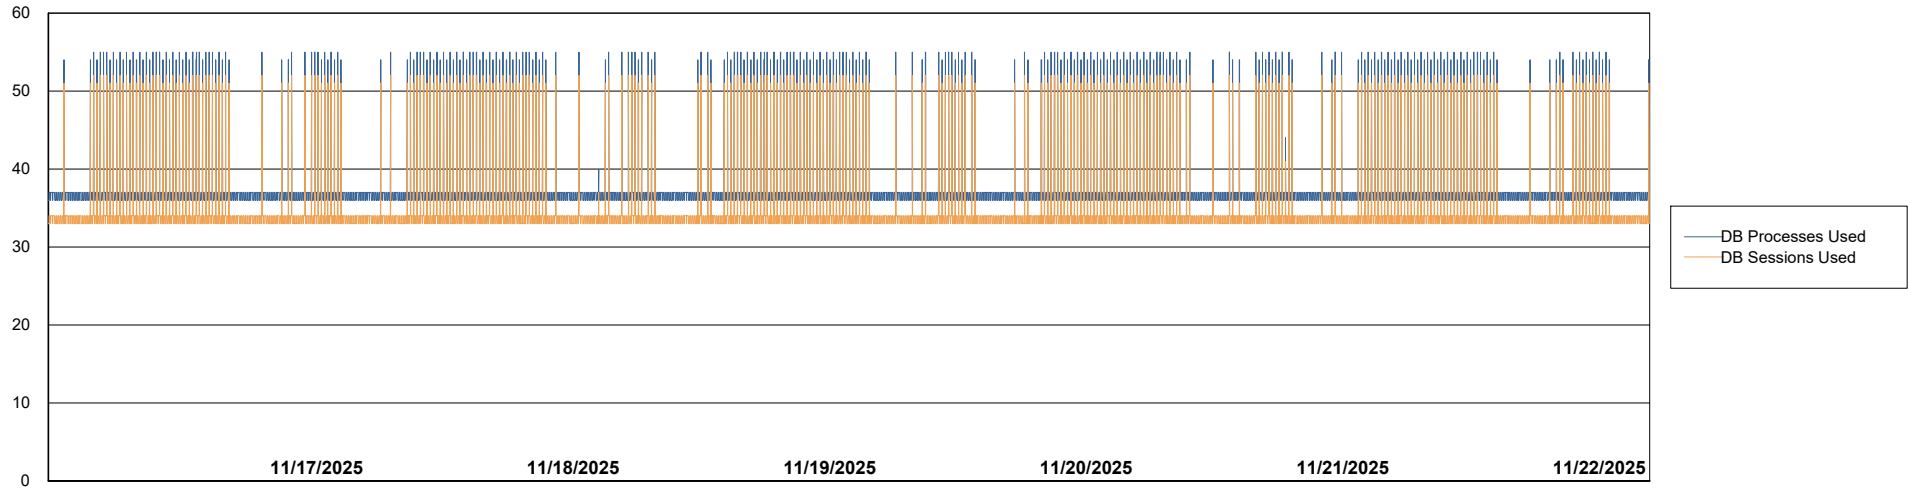

Database Performance HUE_PRD_S-ORATEST2_HSBABS1

DB Processes Max 1,000