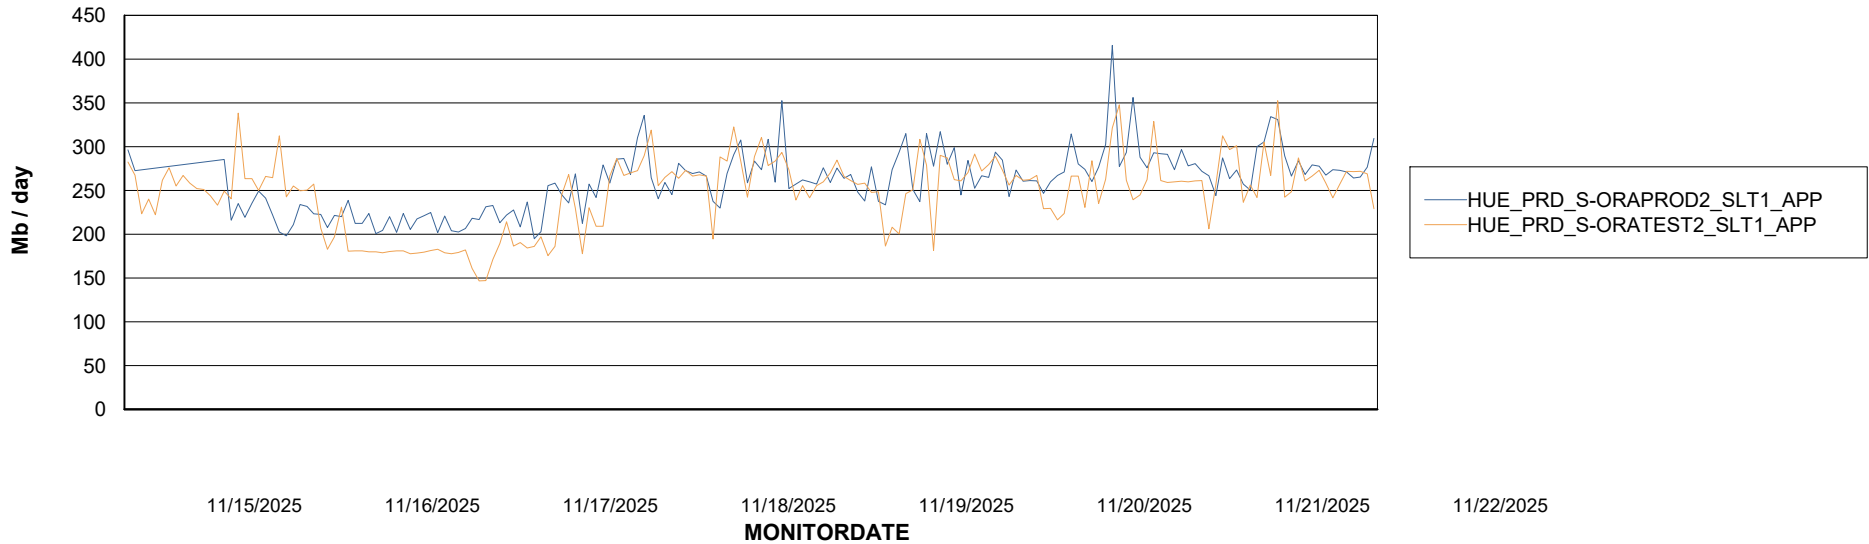

ABSSolute Application Server Services

Avg memory used per ABS Server Service