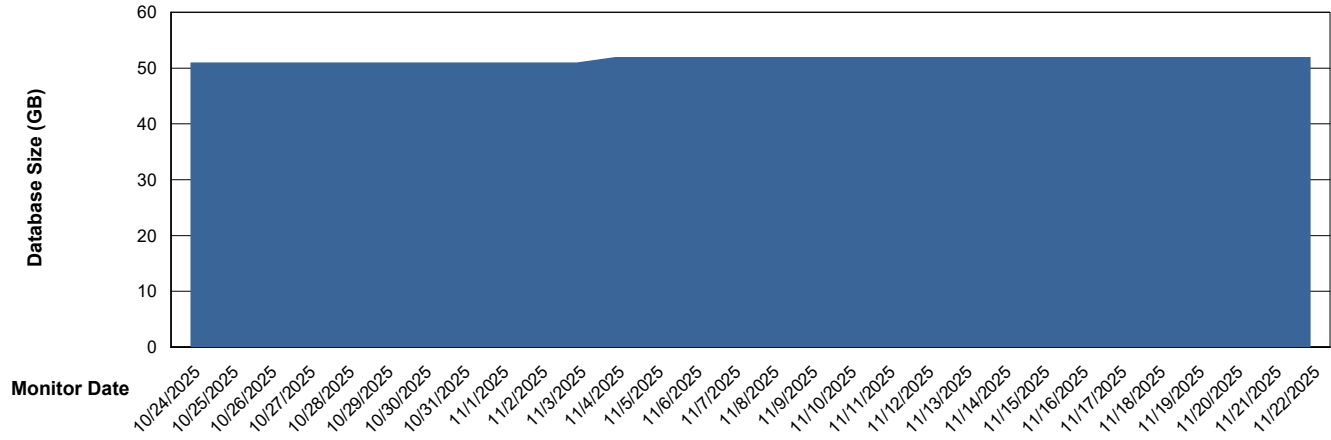

DATABASE SIZE HUE_PRD_S-ORABI2024_ABS1

Database growth over last month