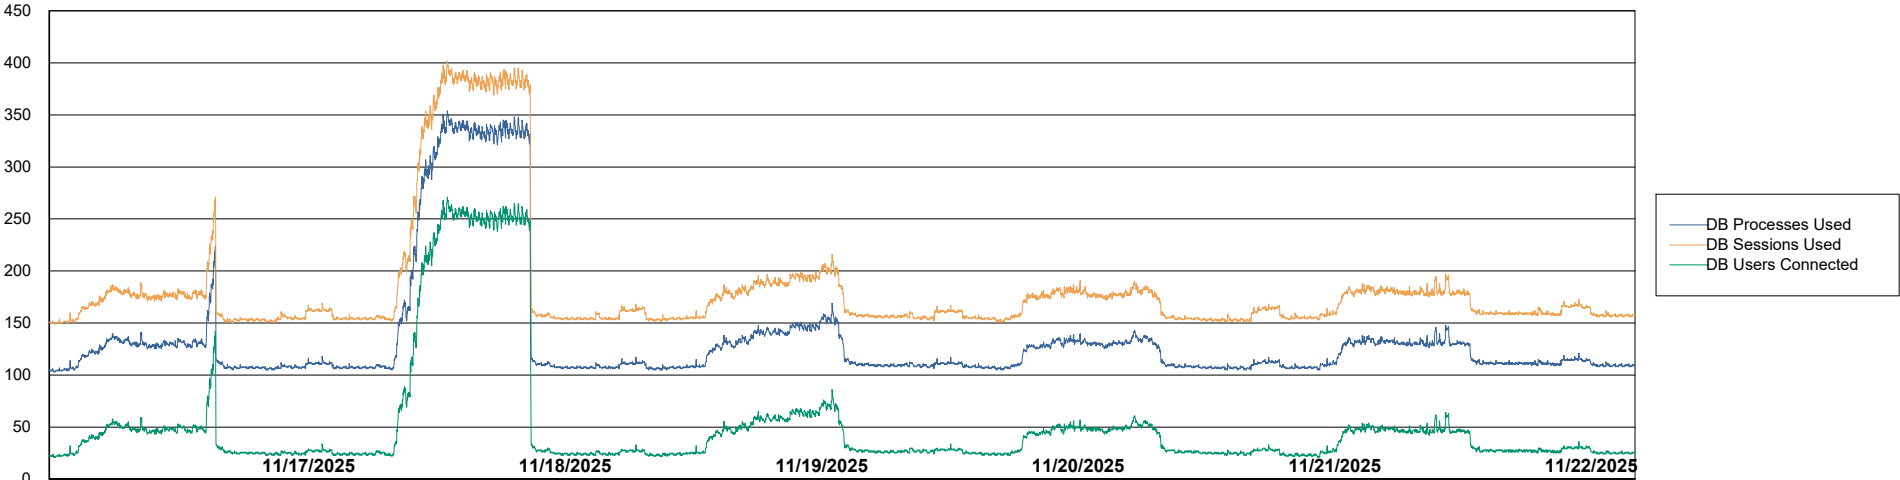

Database Performance HUE_PRD_S-ORAPROD2_ABS1