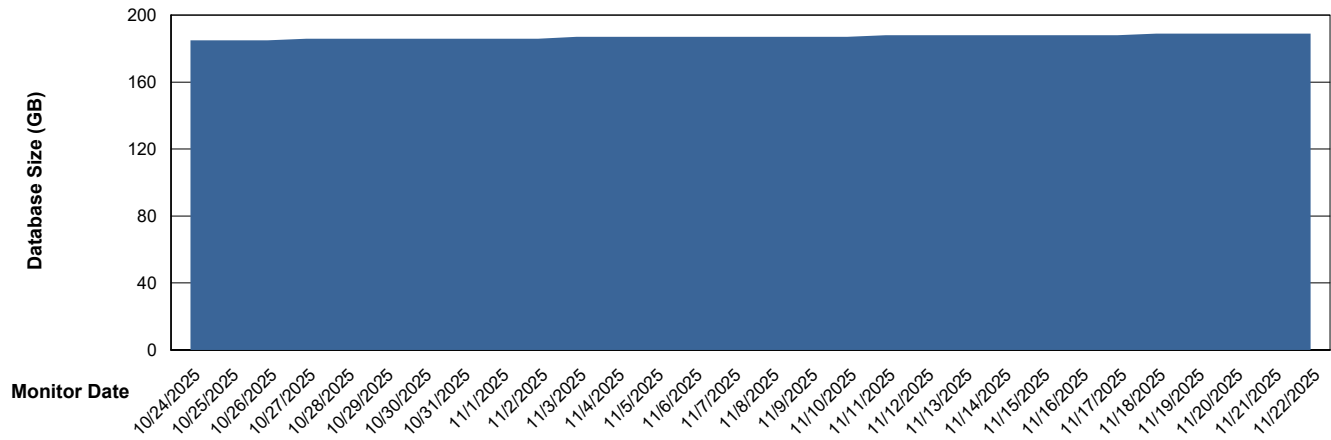

# Weekly SLA Customer Report

Customer HUE\_Production  
Database ID 154

DATABASE SIZE HUE\_PRD\_S-ORABI2024\_ABS1

### Database growth over last month