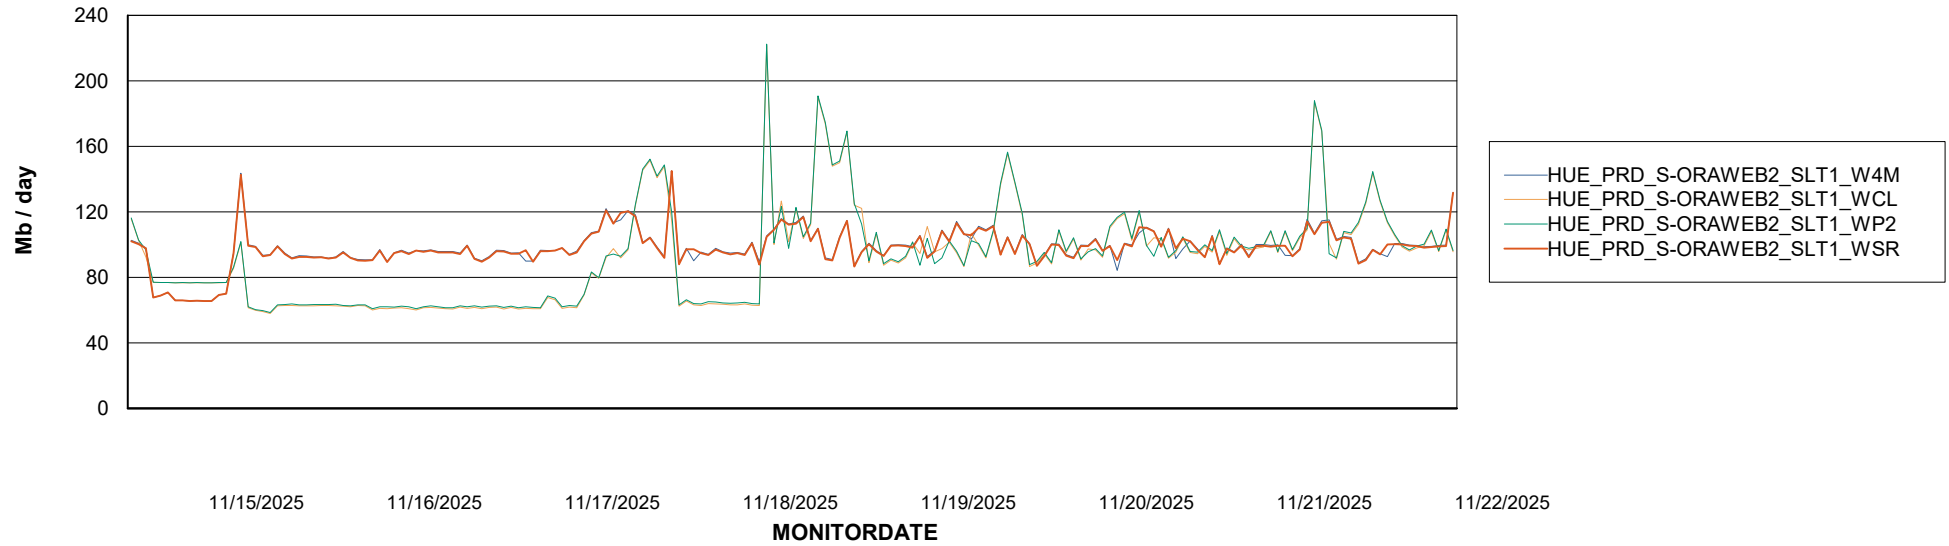

ABSSolute Web Component Services

Avg memory used per ABS Web component