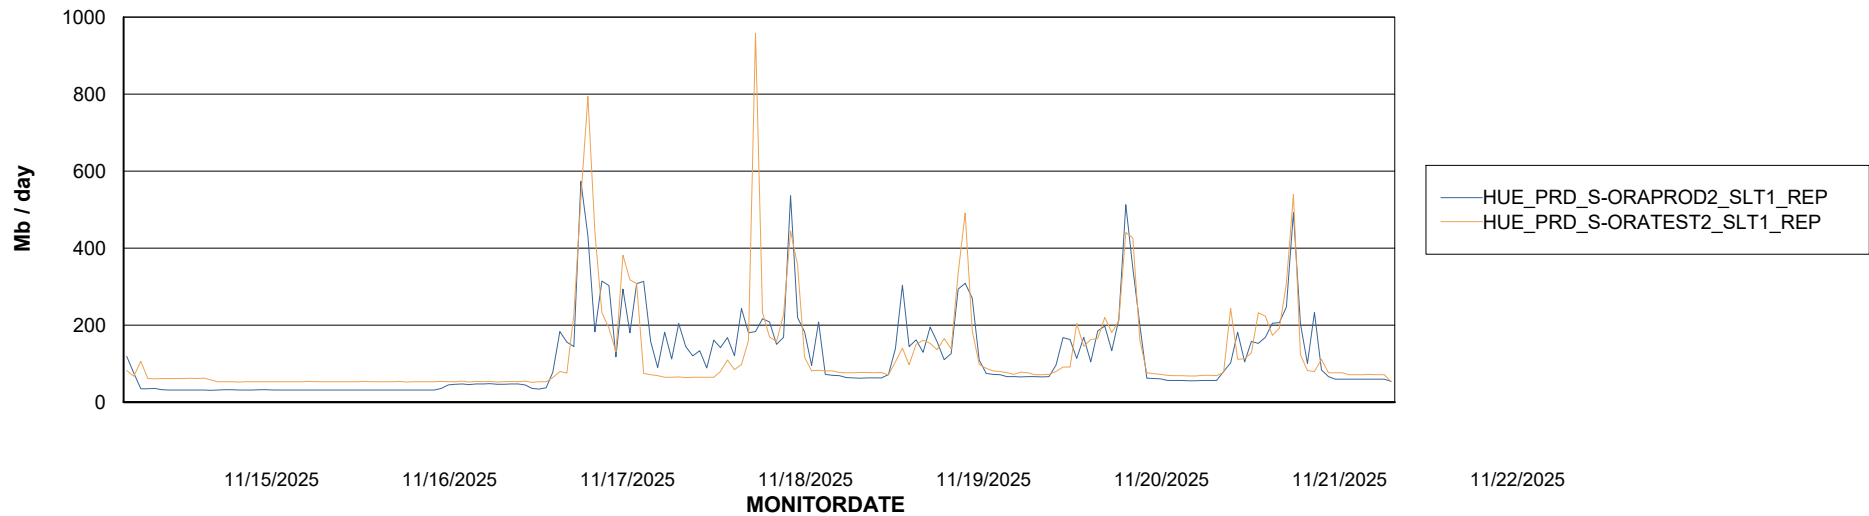

ABSSolute Application ReportServer Services

Avg memory used per ReportServer Service