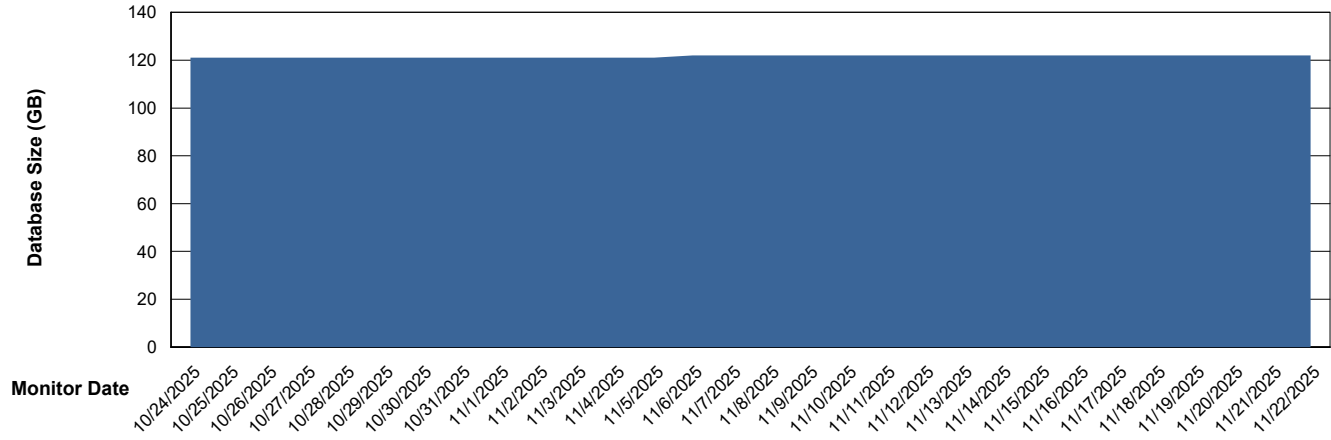

Weekly SLA Customer Report

Customer GLG_Production
Database ID 221

Database Performance GLG_PRD_GLGSSABSAIO01_HSBABS1

DB Processes Max 1,000

Weekly SLA Customer Report

Customer GLG_Production
Database ID 221

DATABASE SIZE GLG_PRD_GLGSPABSAIO01_ABS1

Database growth over last month

DATABASE SIZE GLG_PRD_GLGSPABSBI2_ABS1

Database growth over last month

Weekly SLA Customer Report

Customer GLG_Production
Database ID 221