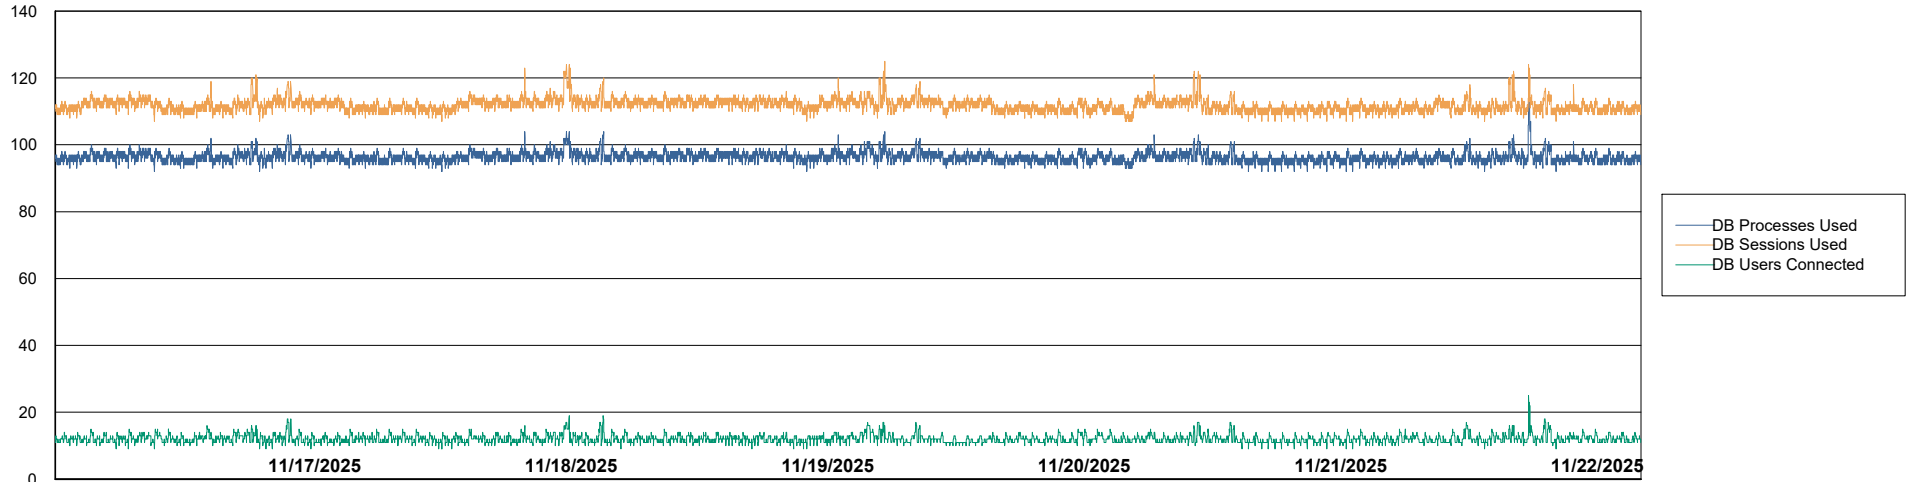

DB Processes Max 1,000
DB Sessions Max 0

Weekly SLA Customer Report

Customer ELJ Production
Database ID 72

Database Performance ELJ_PRD_FRASEQXPRDDB03_ABS1

Weekly SLA Customer Report

Customer ELJ Production
Database ID 72