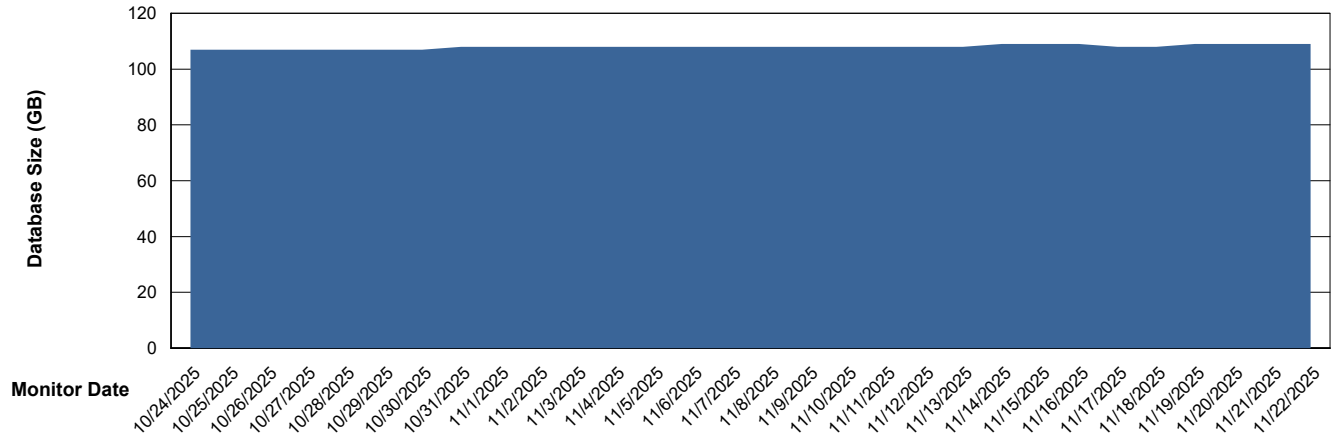

DB Processes Max 1,000
DB Sessions Max 0

Weekly SLA Customer Report

Customer ELJ Production
Database ID 72

Database Performance ELJ_PRD_FRASEQXPRDDB03_ABS1

Weekly SLA Customer Report

Customer ELJ Production
Database ID 72

DATABASE SIZE ELJ_PRD_FRASEQXPRDDB01_ABS1

Database growth over last month

DATABASE SIZE ELJ_PRD_FRASEQXPRDDB03_ABS1

Database growth over last month

Weekly SLA Customer Report

Customer ELJ Production
Database ID 72