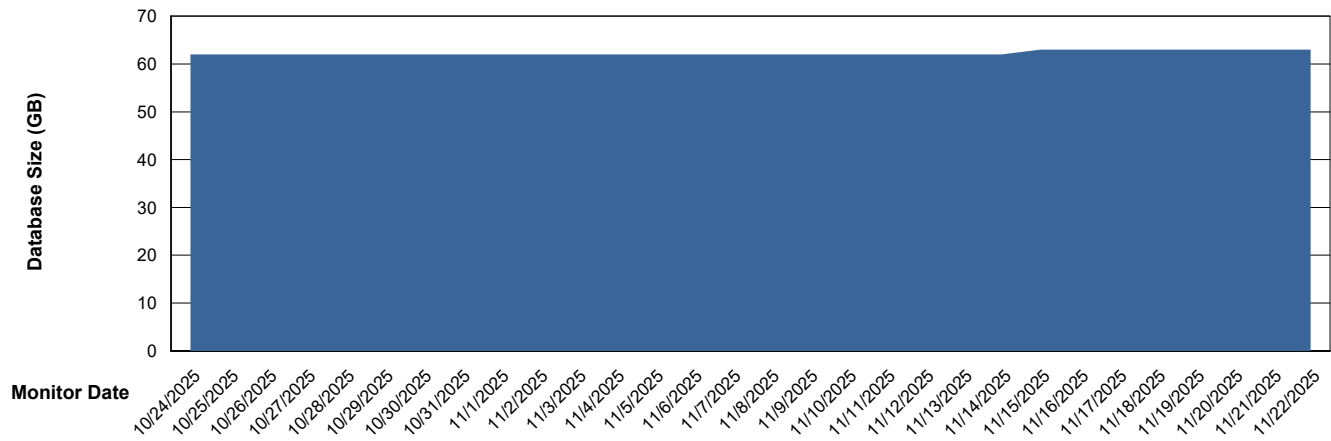

DB Processes Max 1,000
DB Sessions Max 0

Weekly SLA Customer Report

Customer ELJ Production
Database ID 72

Database Performance ELJ_PRD_FRASEQXPRDDB03_ABS1

Weekly SLA Customer Report

Customer ELJ Production
Database ID 72

DATABASE SIZE ELJ_PRD_FRASEQXPRDDB01_ABS1

Database growth over last month

DATABASE SIZE ELJ_PRD_FRASEQXPRDDB03_ABS1

Database growth over last month

Weekly SLA Customer Report

Customer ELJ Production
Database ID 72