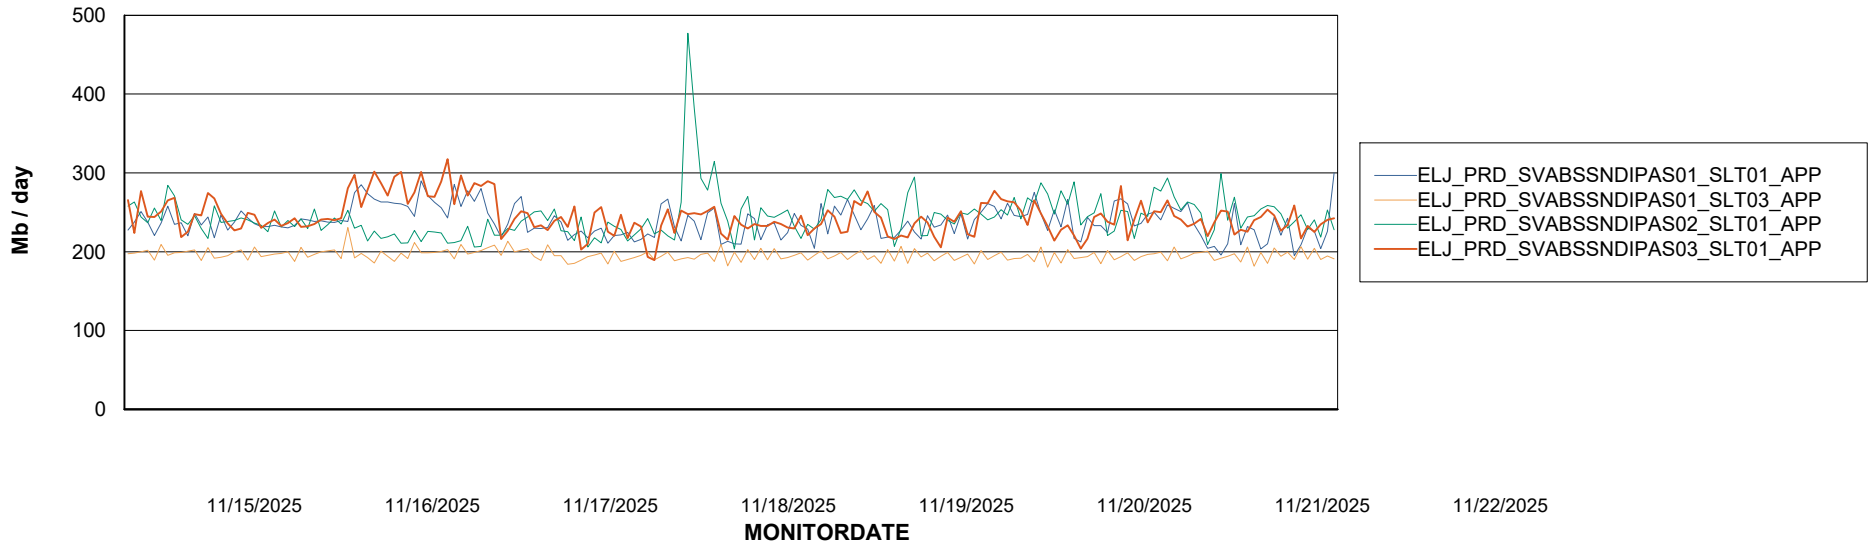

ABSSolute Application Server Services

Avg memory used per ABS Server Service