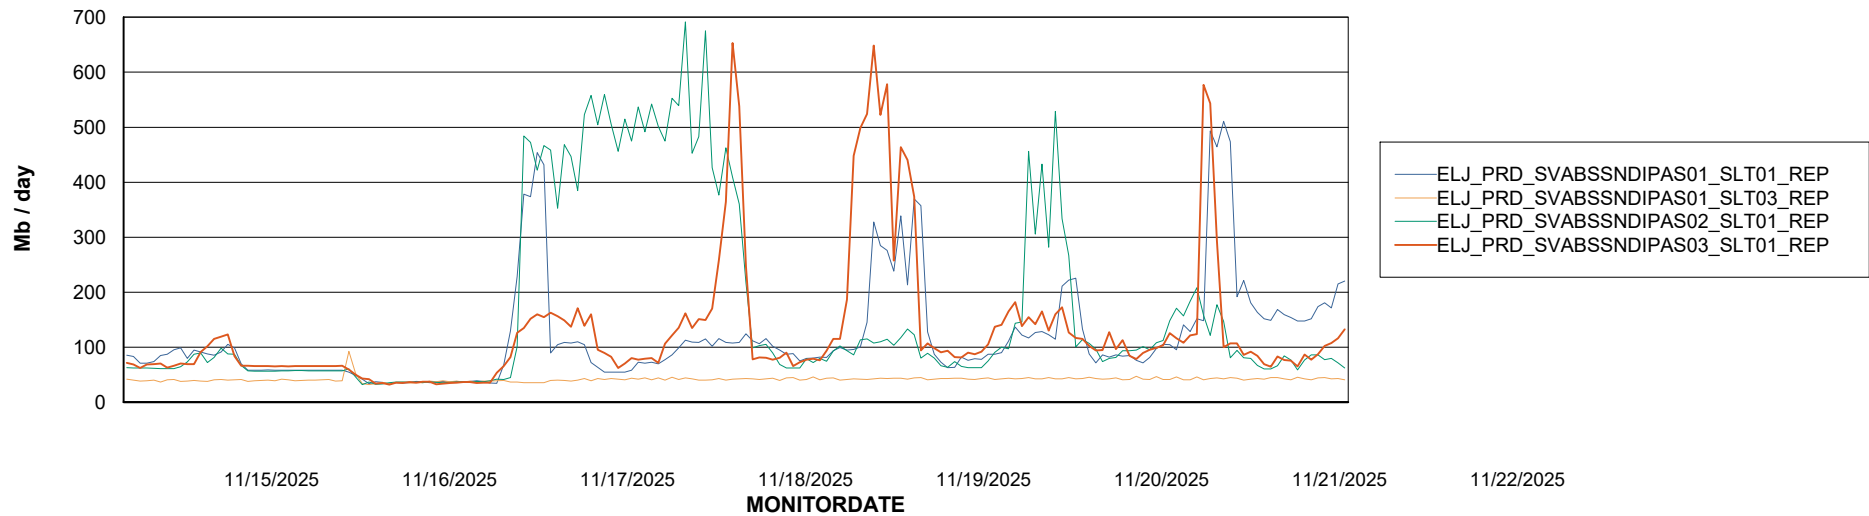

Avg memory used per ABS Server Service

Avg users per day per ABS server

Weekly SLA Customer Report

Customer ELJ Production
Database ID 72

ABSSolute Application ReportServer Services

Avg memory used per ReportServer Service