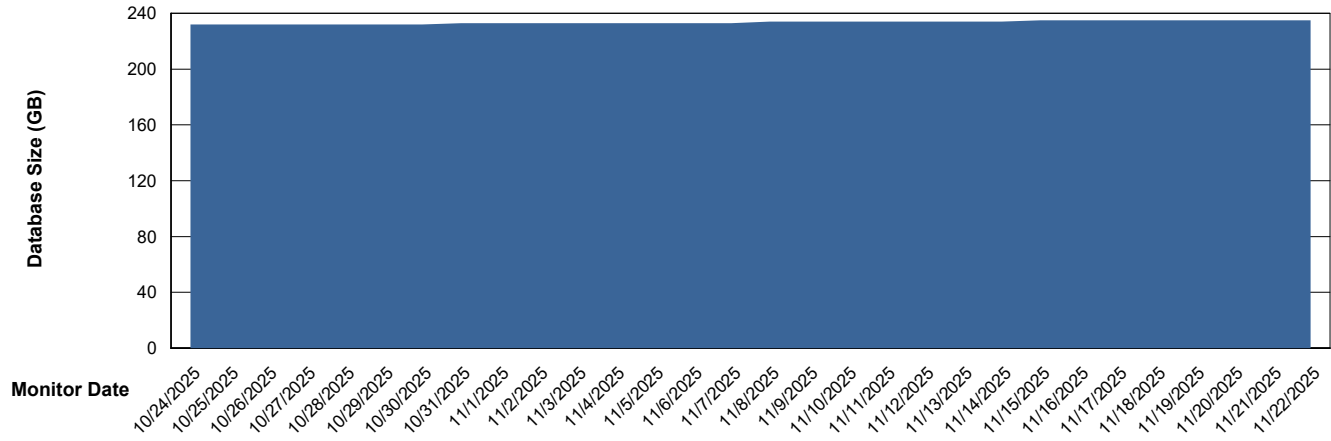

Weekly SLA Customer Report

Customer ELI_Production
Database ID 62

Database Performance ELI_PRD_FRASINTQUADB01_HSBABS1

DB Processes Max 1,000

Weekly SLA Customer Report

Customer ELI_Production
Database ID 62

DATABASE SIZE ELI_PRD_FRASEQXPRDDB04-BI_ABS1

Database growth over last month

DATABASE SIZE ELI_PRD_FRASINTPRDDB01_ABS1

Database growth over last month

Weekly SLA Customer Report

Customer ELI_Production
Database ID 62