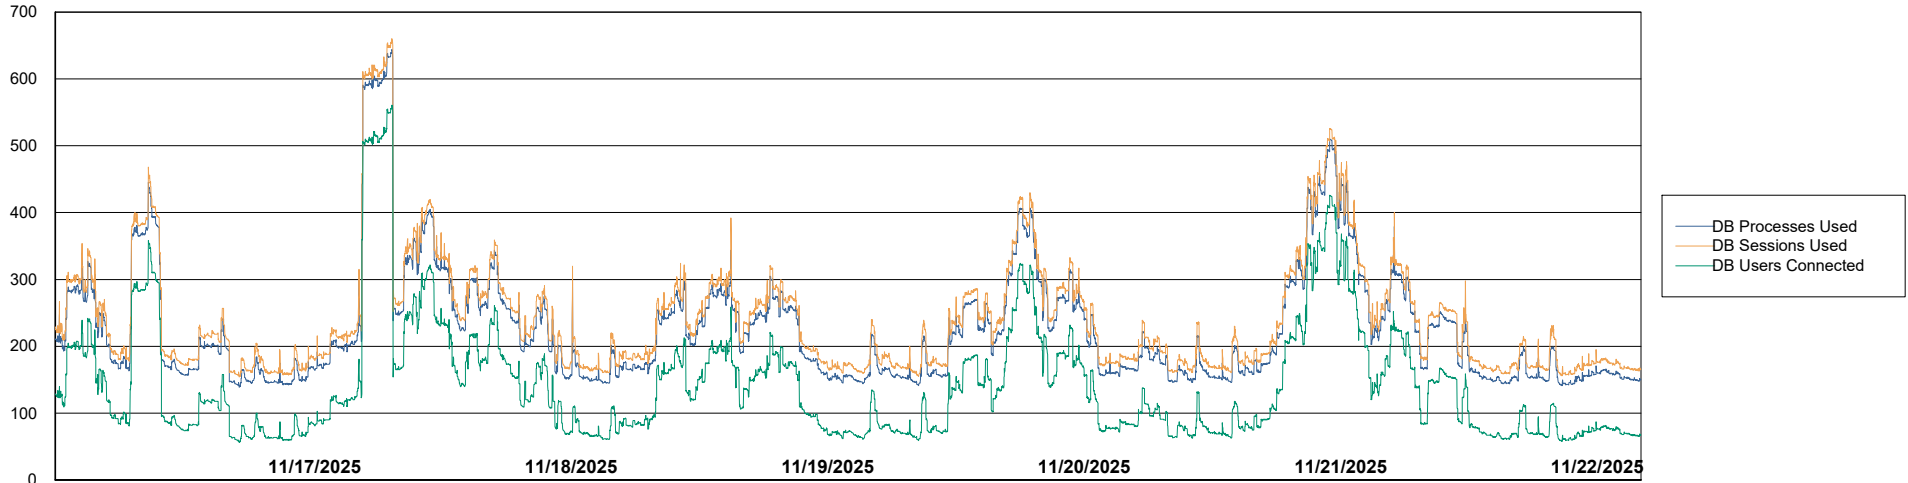

Weekly SLA Customer Report

Customer ELI_Production
Database ID 62

Database Performance ELI_PRD_FRASEQXPRDDB04-BI_ABS1

Weekly SLA Customer Report

Customer ELI_Production
Database ID 62

Database Performance ELI_PRD_FRASINTPRDDB01_ABS1