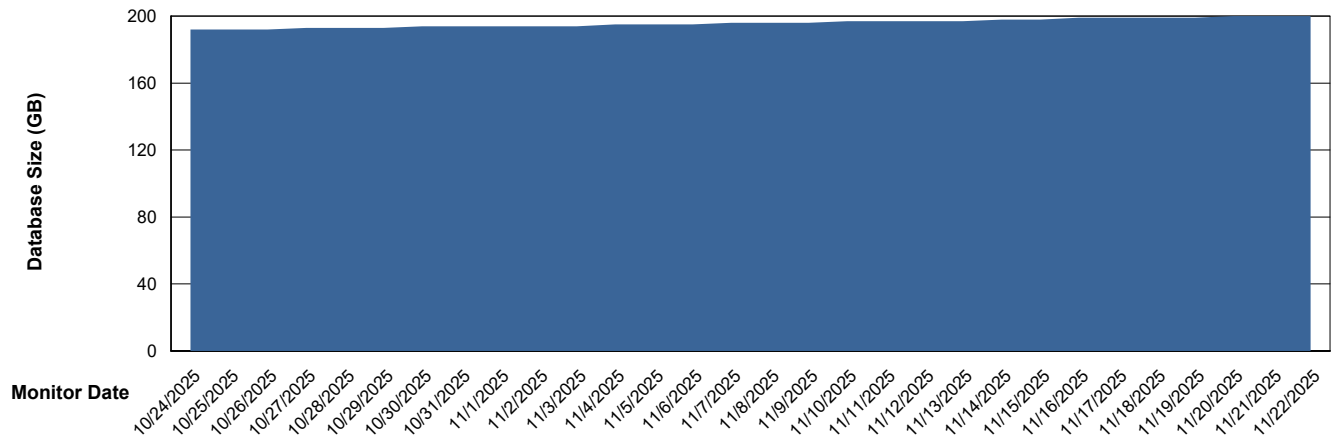

Weekly SLA Customer Report

Customer ELI_Production
Database ID 62

Database Performance ELI_PRD_FRASINTQUADB01_HSBABS1

DB Processes Max 1,000

Weekly SLA Customer Report

Customer ELI_Production
Database ID 62

DATABASE SIZE ELI_PRD_FRASEQXPRDDB04-BI_ABS1

Database growth over last month

DATABASE SIZE ELI_PRD_FRASINTPRDDB01_ABS1

Database growth over last month

Weekly SLA Customer Report

Customer ELI_Production
Database ID 62