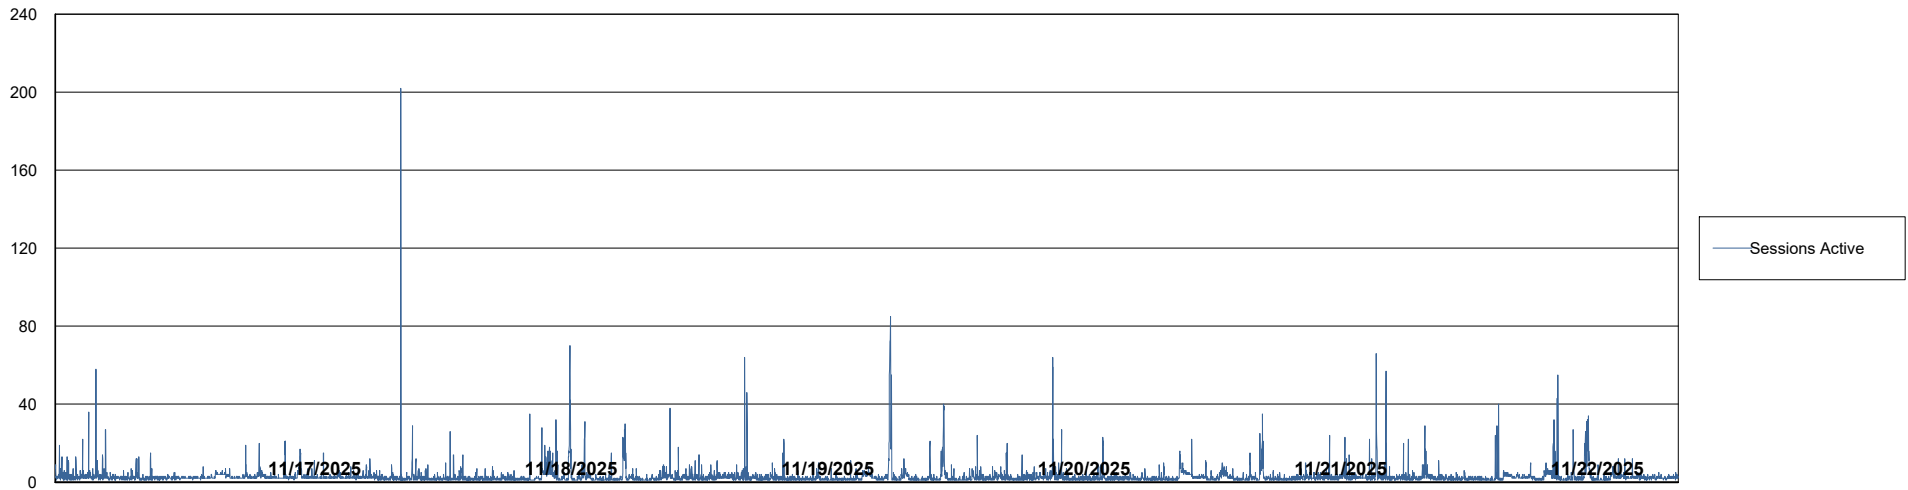

Weekly SLA Customer Report

Customer ELI_Production
Database ID 62

Database Performance ELI_PRD_FRASEQXPRDDB04-BI_ABS1

Weekly SLA Customer Report

Customer ELI_Production
Database ID 62

Database Performance ELI_PRD_FRASINTPRDDB01_ABS1