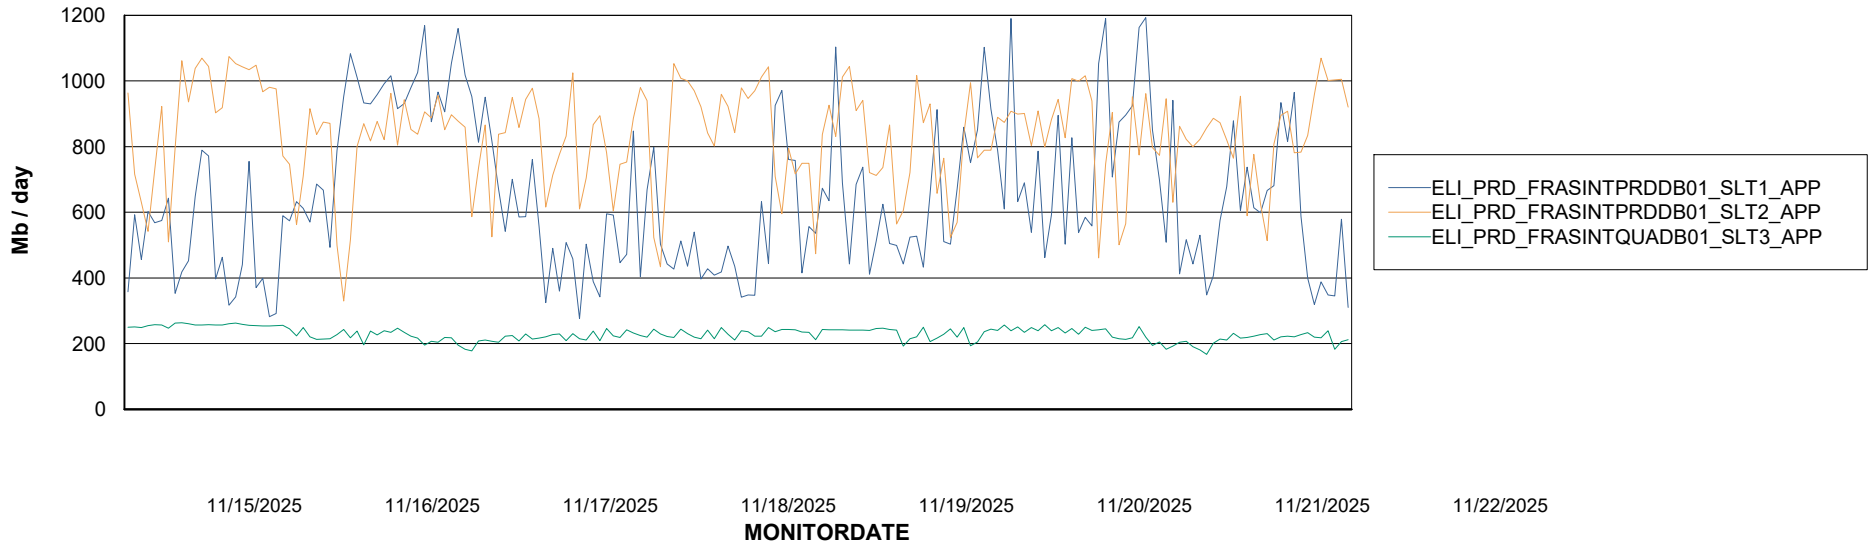

ABSSolute Application Server Services

Avg memory used per ABS Server Service