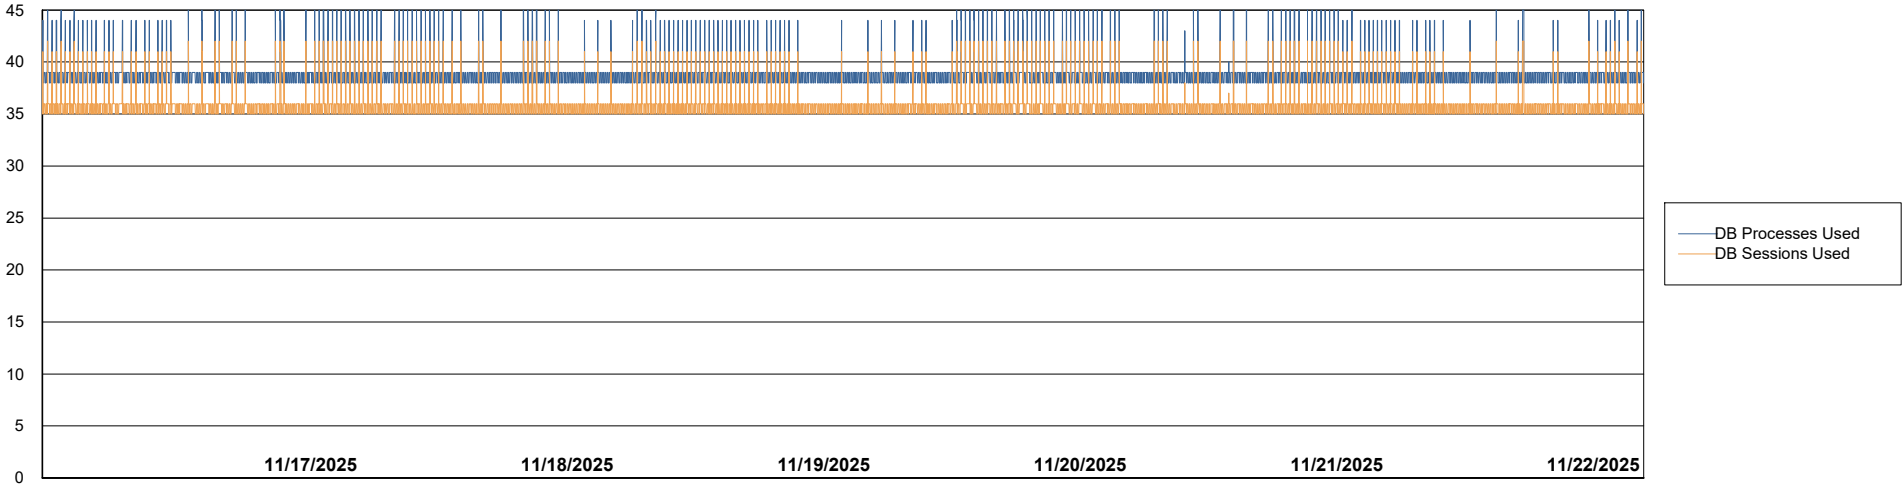

Database Performance ELI_PRD_FRASINTQUADB01_HSBABS1

DB Processes Max 1,000