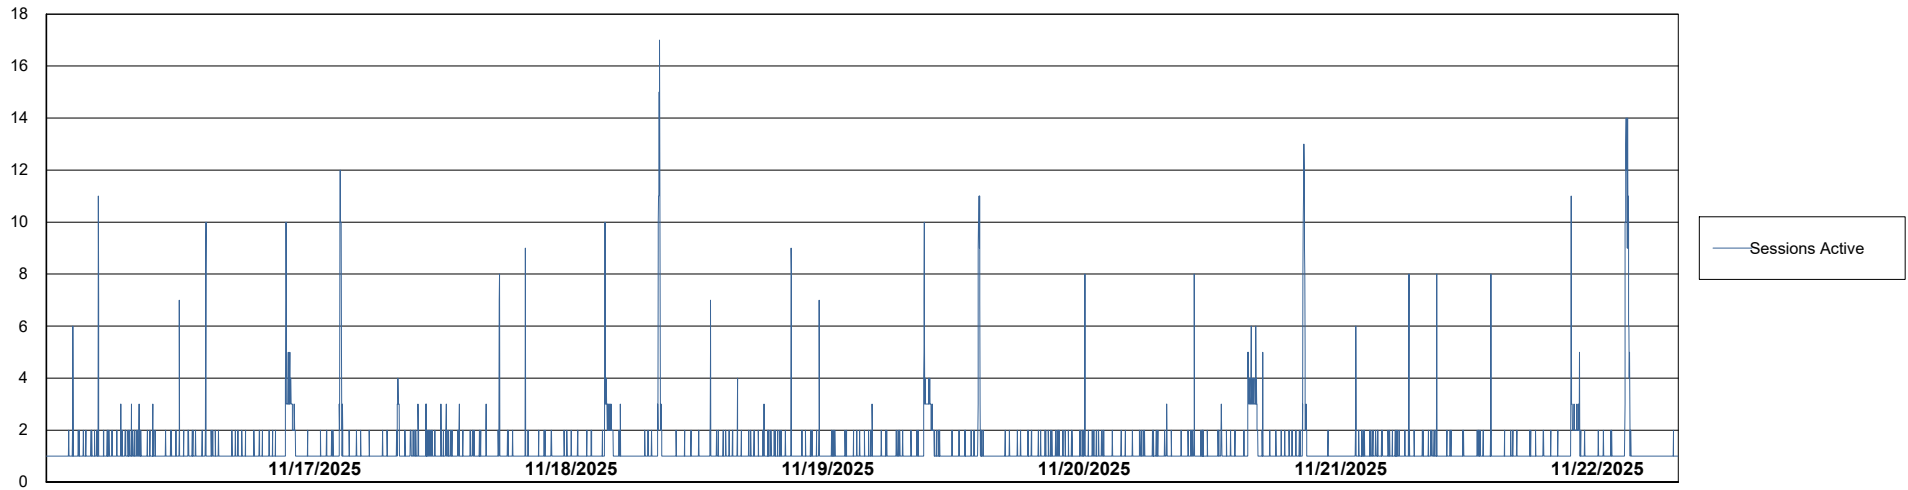

Weekly SLA Customer Report

Customer ECT OCI TOR Production
Database ID 219

Database Performance ECT-BI-TOR_ABS1

Weekly SLA Customer Report

Customer ECT OCI TOR Production
Database ID 219

Database Performance ECT-DBS1-TOR_PROD_ABS1