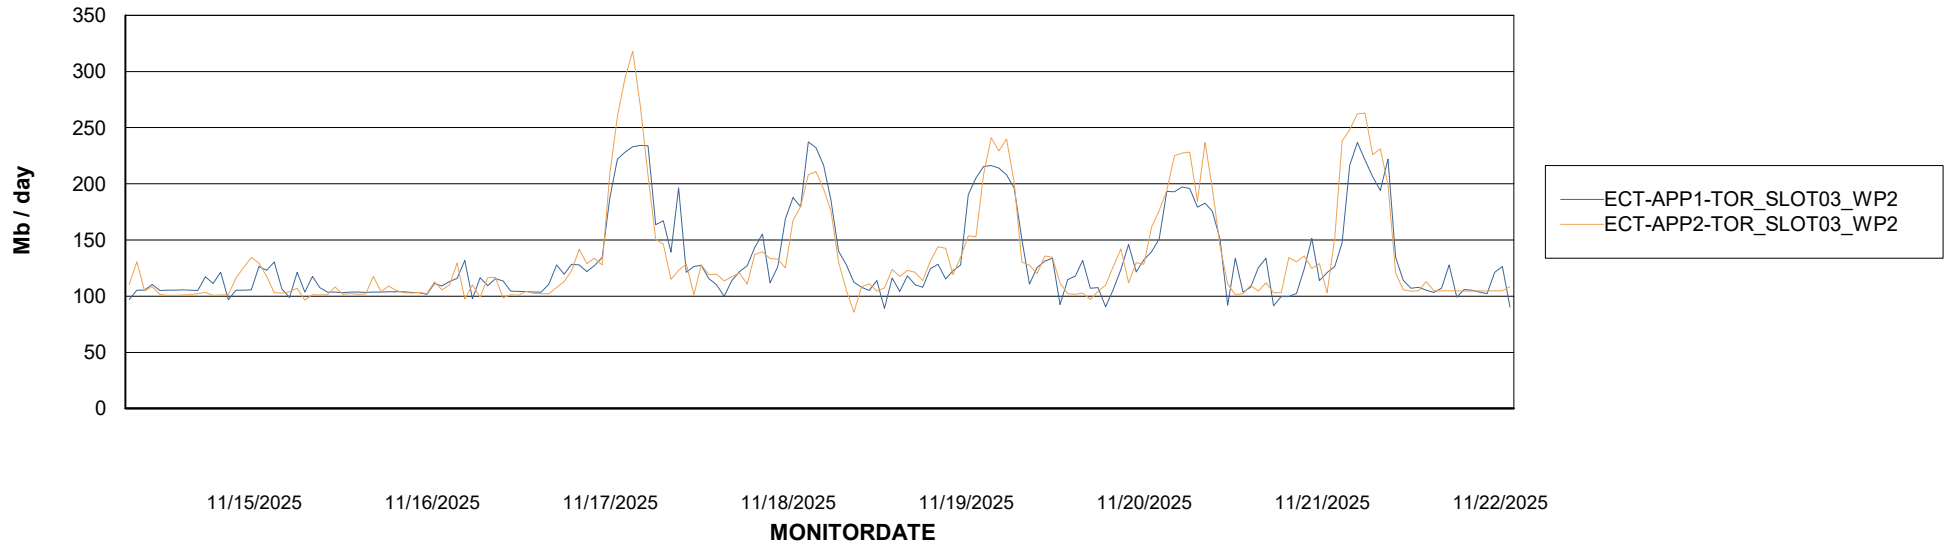

ABSolute Web Component Services

Avg memory used per ABS Web component