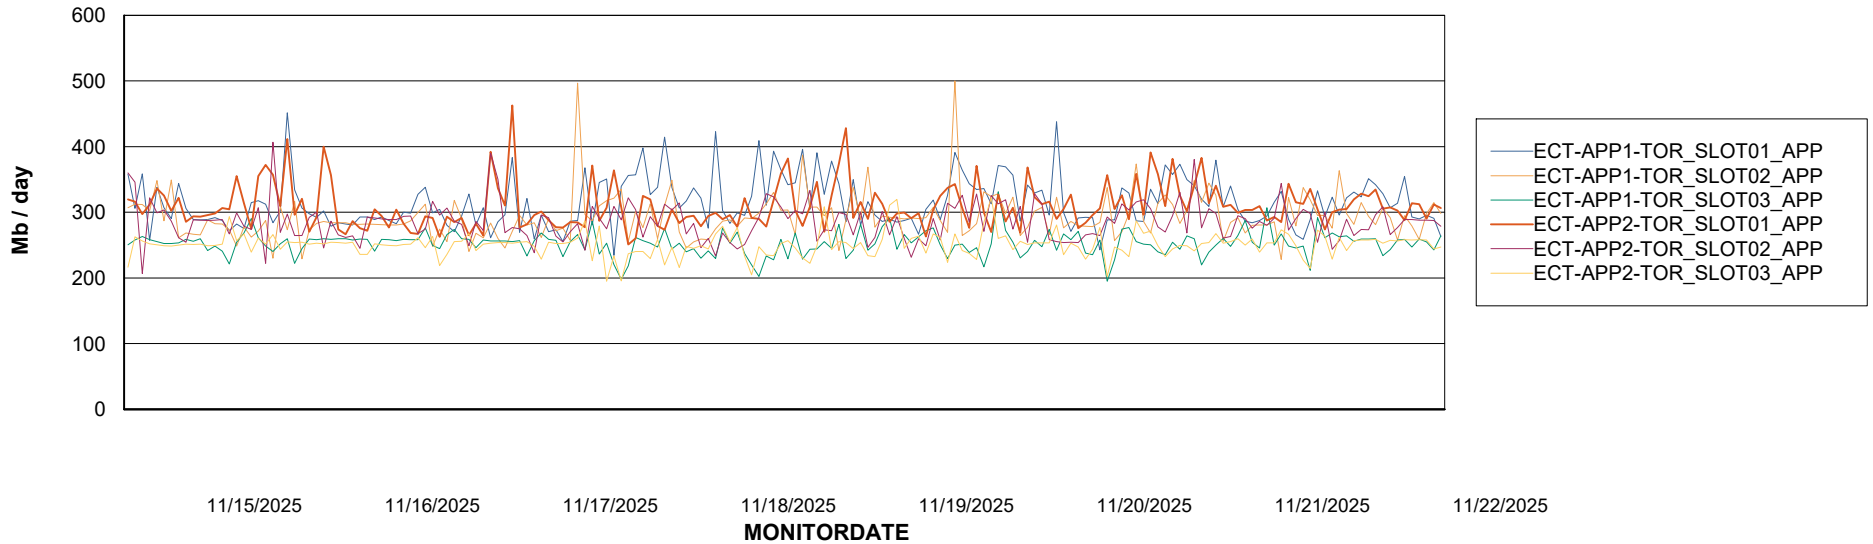

Standby Database Health ECT OCI TOR Production

Recovery lag for last 7 days

Weekly SLA Customer Report

Customer ECT OCI TOR Production
Database ID 219

ABSSolute Application Server Services

Avg memory used per ABS Server Service