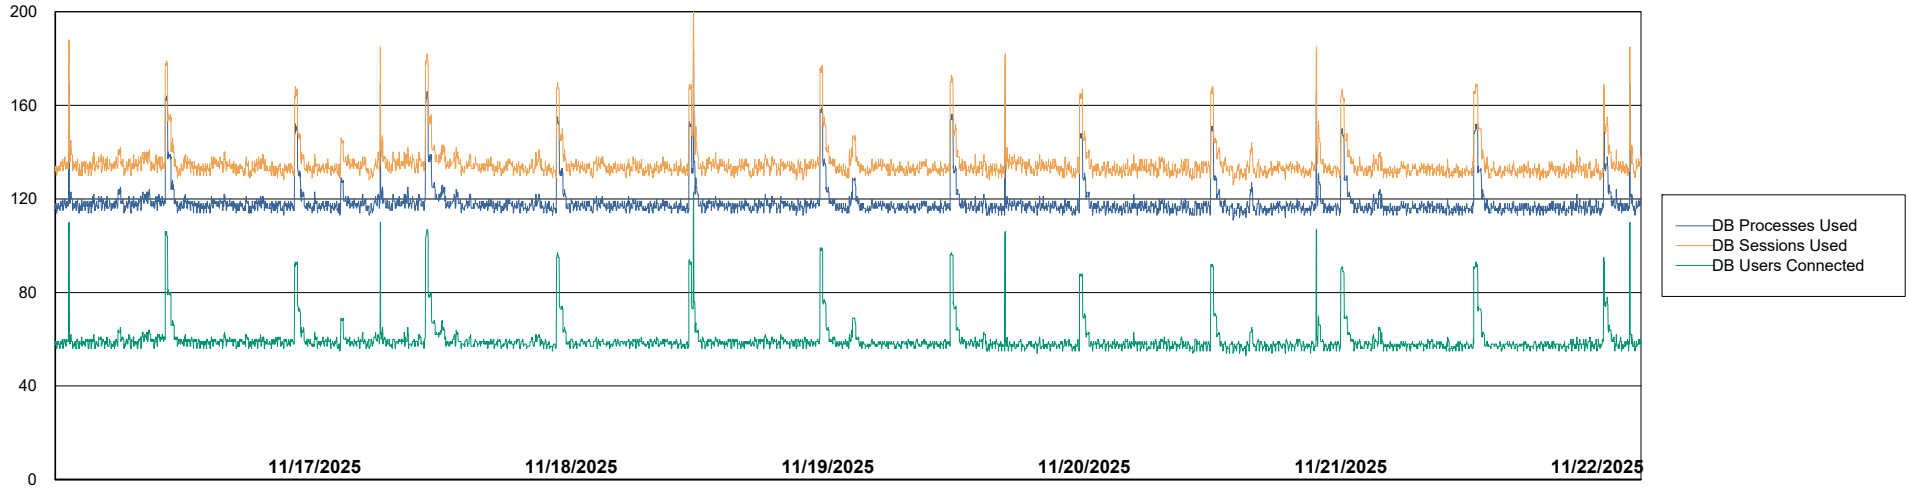

Database Performance ECT-BI-TOR_ABS1