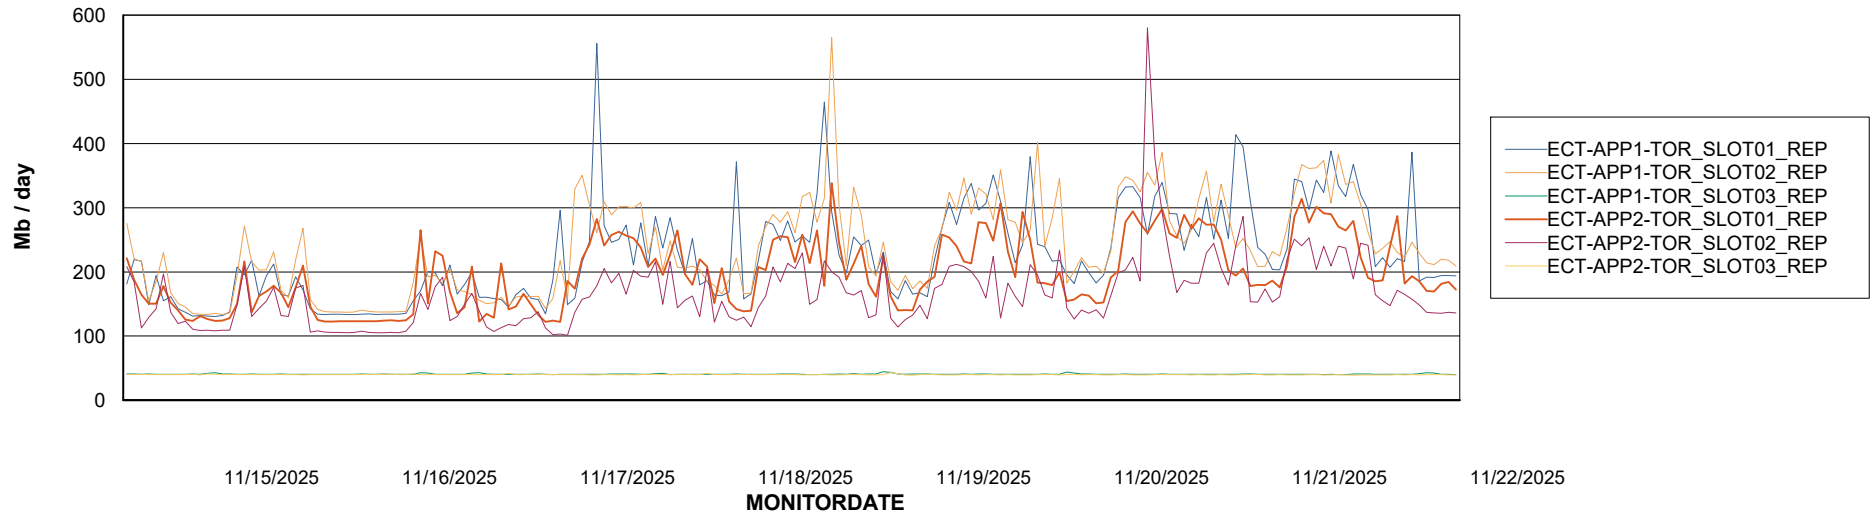

Avg users per day per ABS server

Weekly SLA Customer Report

Customer ECT OCI TOR Production
Database ID 219

ABSSolute Application ReportServer Services

Avg memory used per ReportServer Service

Weekly SLA Customer Report