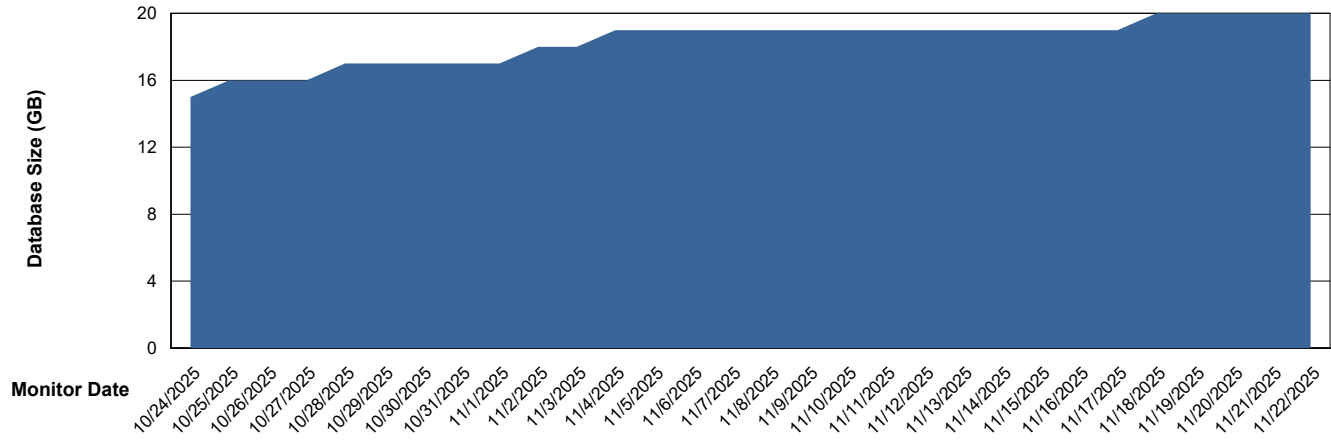

DATABASE SIZE ECT-BI-TOR_ABS1

Database growth over last month