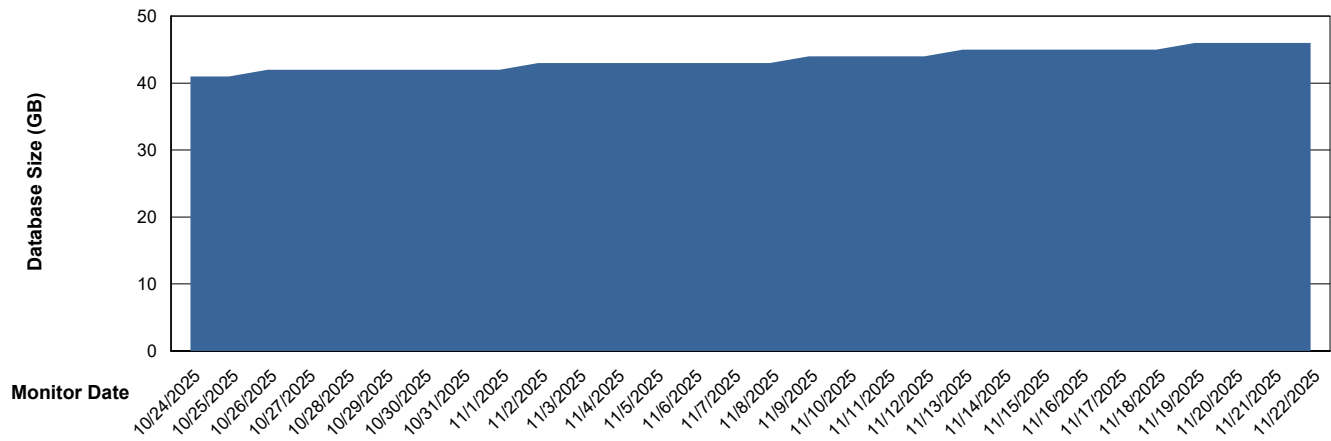

Customer ECT OCI TOR Production
Database ID 219

DATABASE SIZE ECT-BI-TOR_ABS1

Database growth over last month

DATABASE SIZE ECT-DBS1-TOR_PROD_ABS1

Database growth over last month

Weekly SLA Customer Report