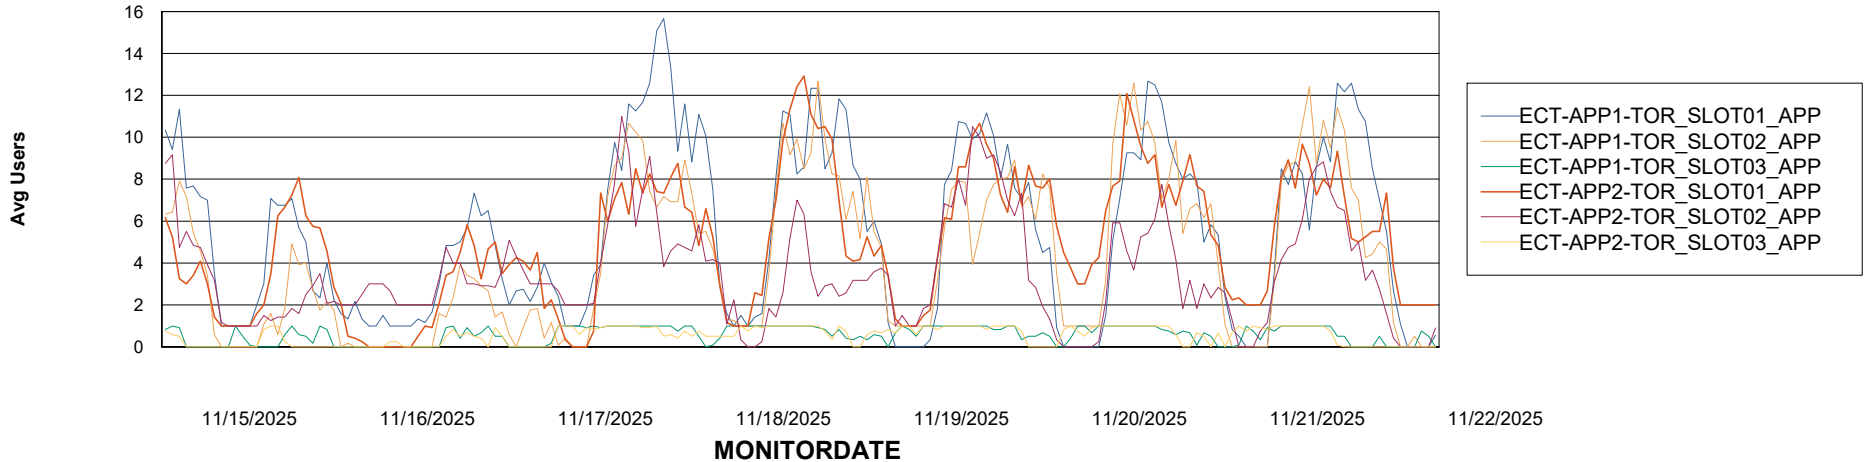

Avg users per day per ABS server