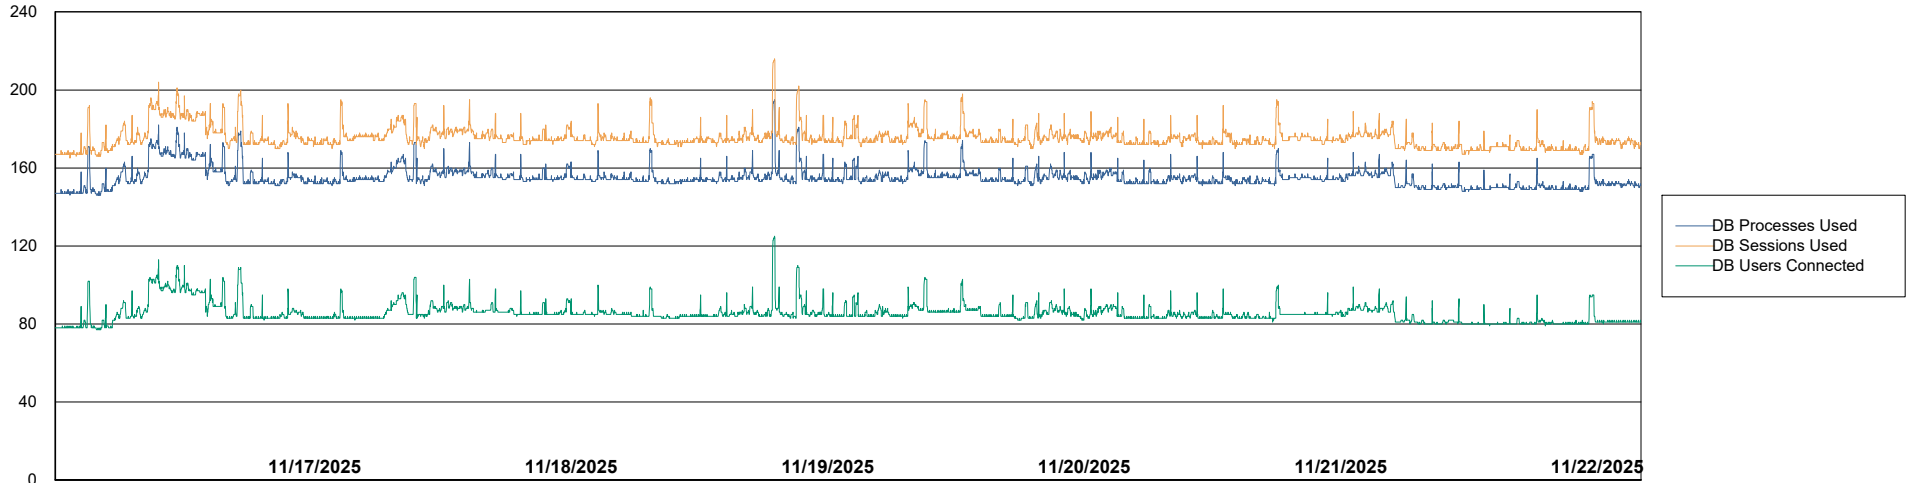

Weekly SLA Customer Report

Customer ECT OCI TOR Production
Database ID 219

Database Performance ECT-BI-TOR_ABS1

Weekly SLA Customer Report

Customer ECT OCI TOR Production
Database ID 219

Database Performance ECT-DBS1-TOR_PROD_ABS1