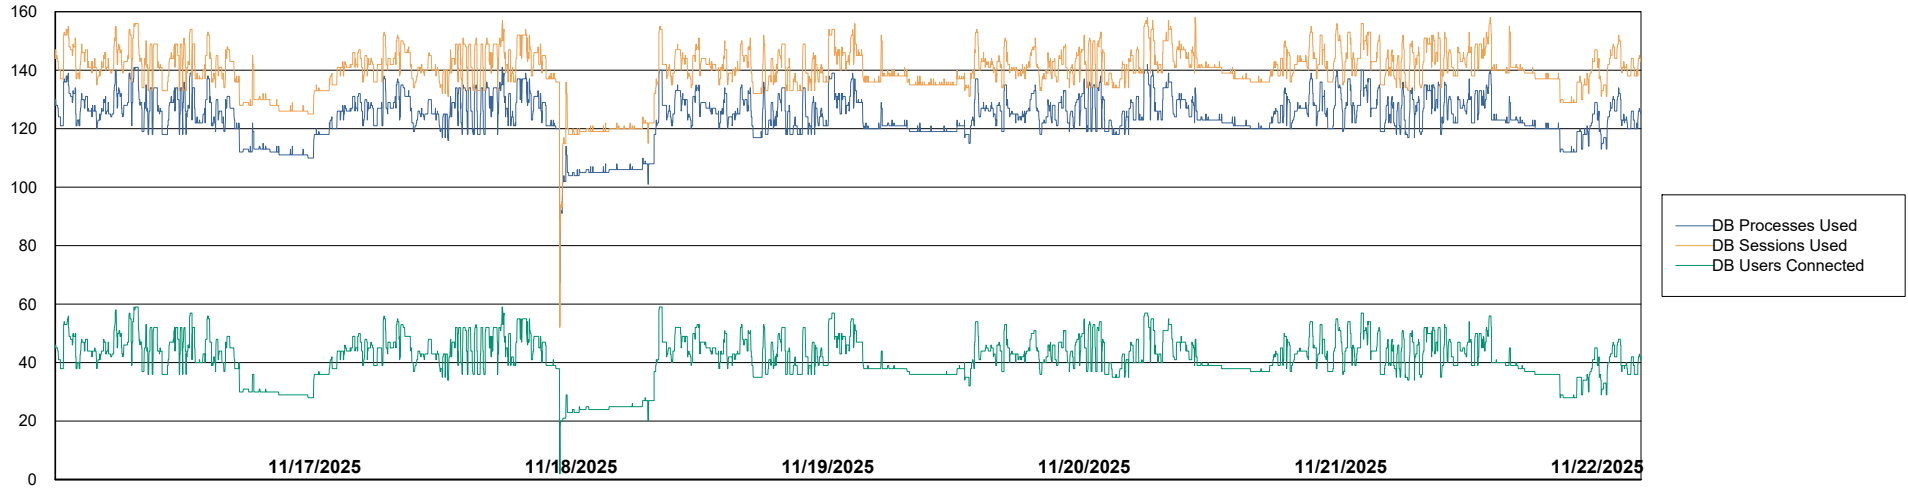

Weekly SLA Customer Report

Customer ECL_Production
Database ID 156

Database Performance ECL_PRD_ECLABS_ABS1

Weekly SLA Customer Report

Customer ECL_Production
Database ID 156

Database Performance ECL_PRD_ECL-ABS-BI_ABS1