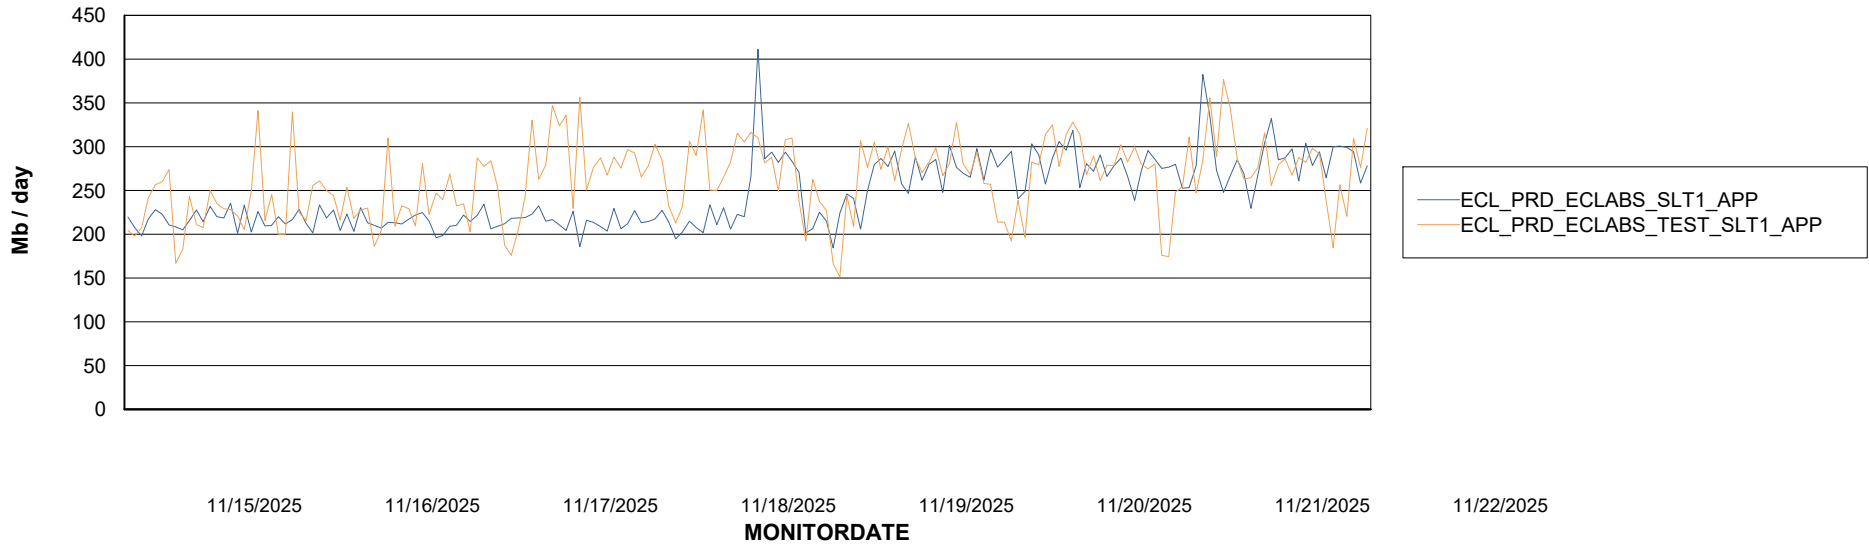

ABSSolute Application Server Services

Avg memory used per ABS Server Service