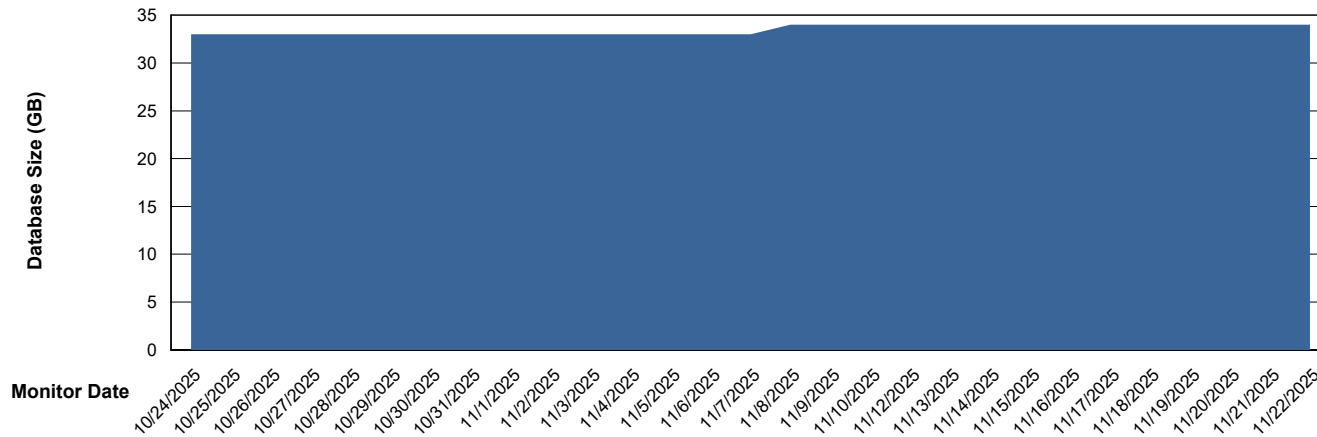

Weekly SLA Customer Report

Customer ECL_Production
Database ID 156

Database Performance ECL_PRD_ECLABS-TEST_HSBABS1

DB Processes Max 1,000

Weekly SLA Customer Report

Customer ECL_Production
Database ID 156

DATABASE SIZE ECL_PRD_ECLABS_ABS1

Database growth over last month

DATABASE SIZE ECL_PRD_ECL-ABS-BI_ABS1

Database growth over last month

Weekly SLA Customer Report

Customer ECL_Production
Database ID 156

Database Tablespace ECL_PRD_ECLABS_ABS1