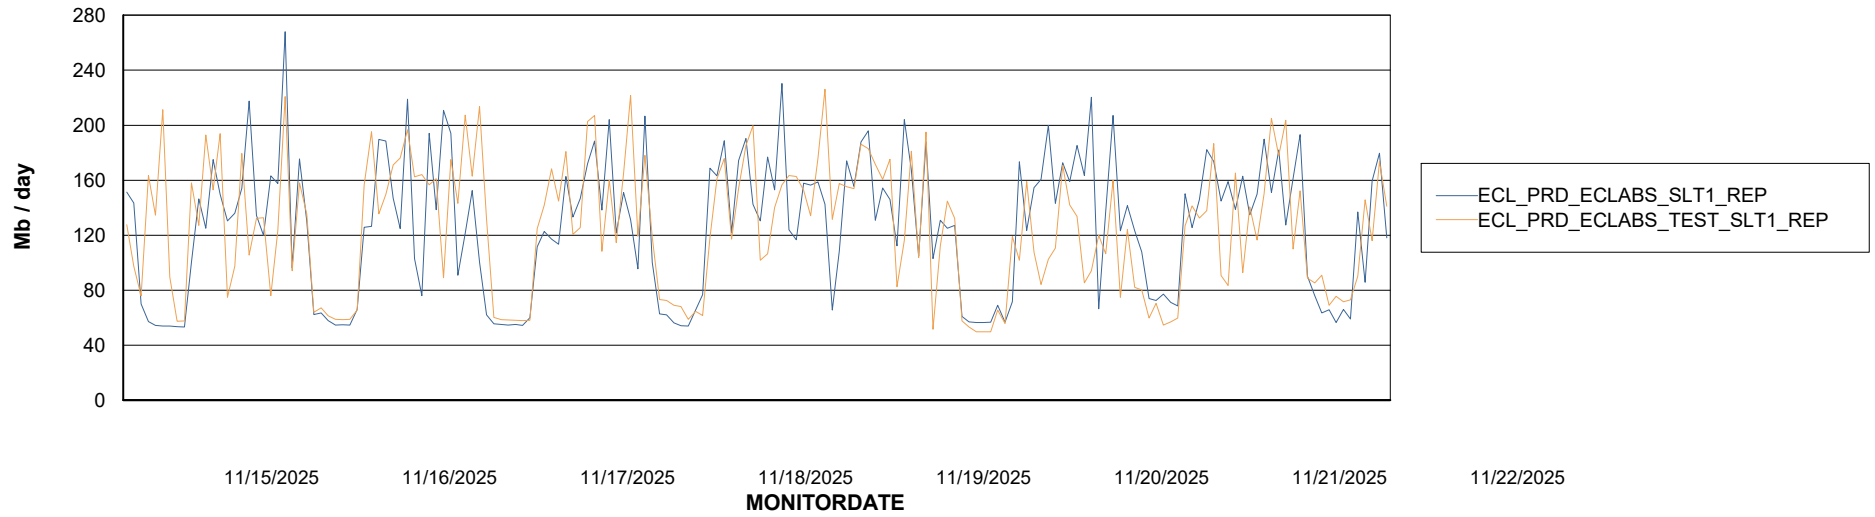

Avg memory used per ABS Server Service

Avg users per day per ABS server

Weekly SLA Customer Report

Customer ECL_Production
Database ID 156

ABSSolute Application ReportServer Services

Avg memory used per ReportServer Service