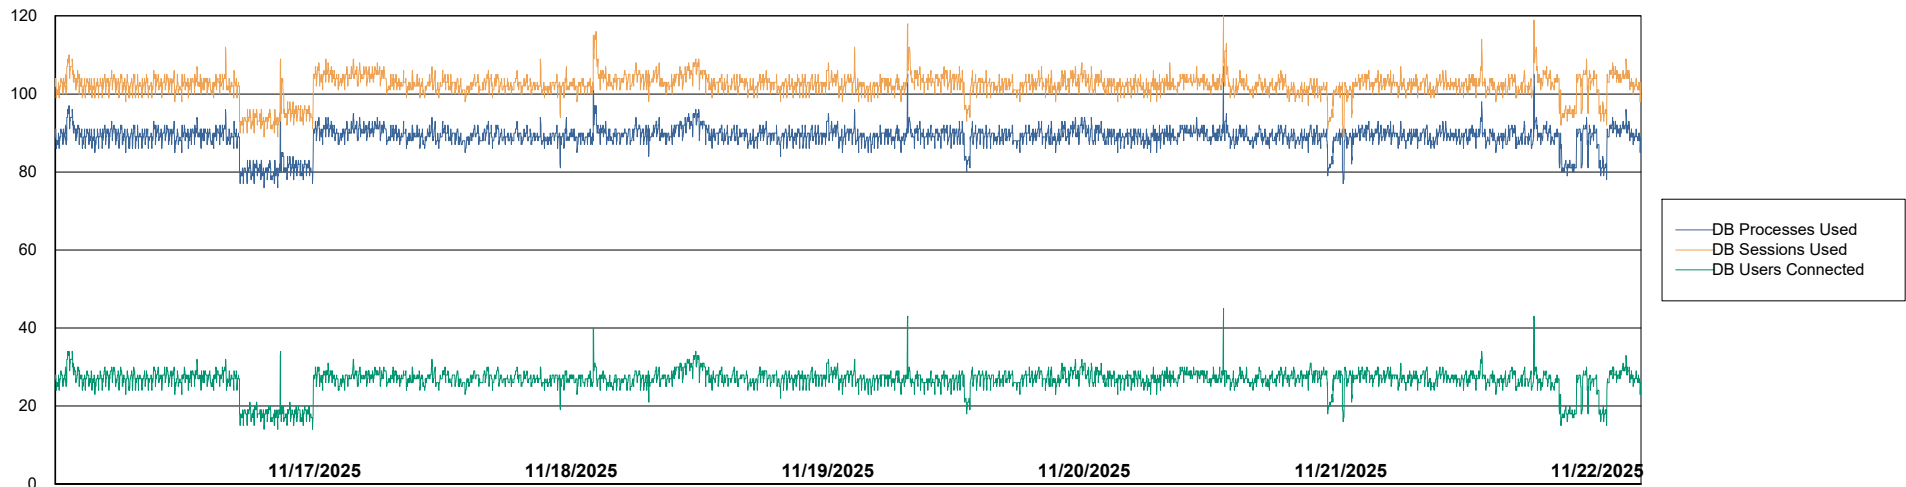

Weekly SLA Customer Report

Customer ECL_Production
Database ID 156

Database Performance ECL_PRD_ECLABS_ABS1

Weekly SLA Customer Report

Customer ECL_Production
Database ID 156

Database Performance ECL_PRD_ECL-ABS-BI_ABS1