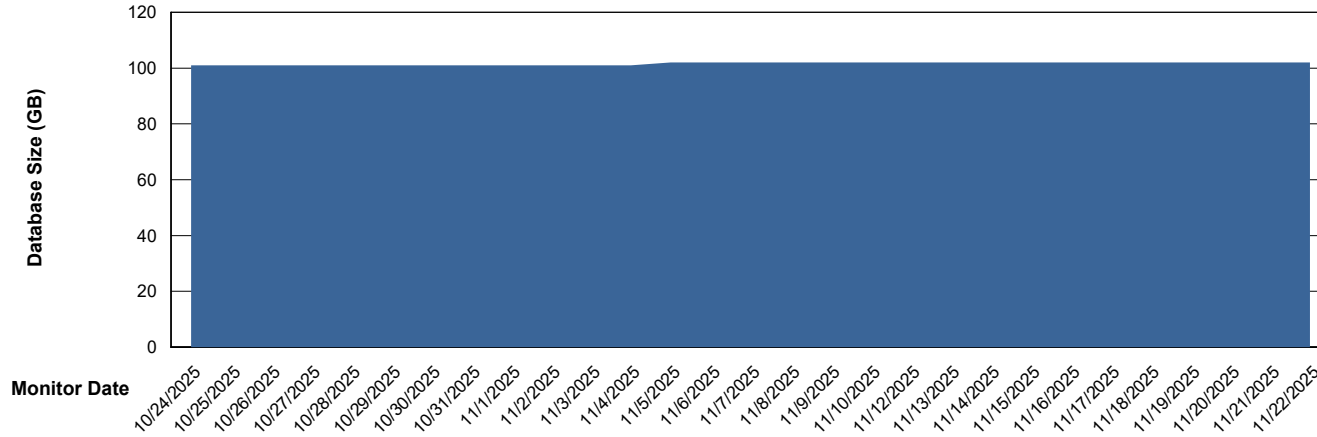

Weekly SLA Customer Report

Customer ECL_Production
Database ID 156

Database Performance ECL_PRD_ECLABS-TEST_HSBABS1

DB Processes Max 1,000

Weekly SLA Customer Report

Customer ECL_Production
Database ID 156

DATABASE SIZE ECL_PRD_ECLABS_ABS1

Database growth over last month

DATABASE SIZE ECL_PRD_ECL-ABS-BI_ABS1

Database growth over last month

Weekly SLA Customer Report

Customer ECL_Production
Database ID 156

Database Tablespace ECL_PRD_ECLABS_ABS1