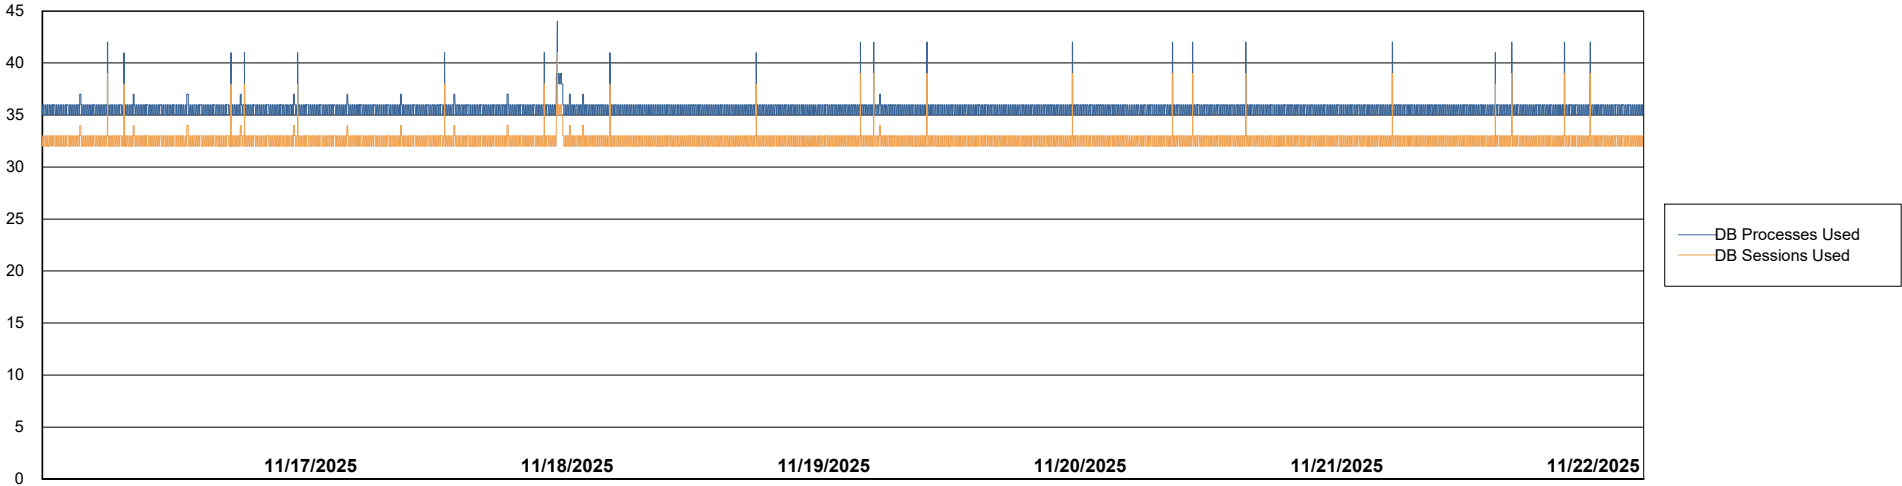

Database Performance ECL_PRD_ECLABS-TEST_HSBABS1

DB Processes Max 1,000