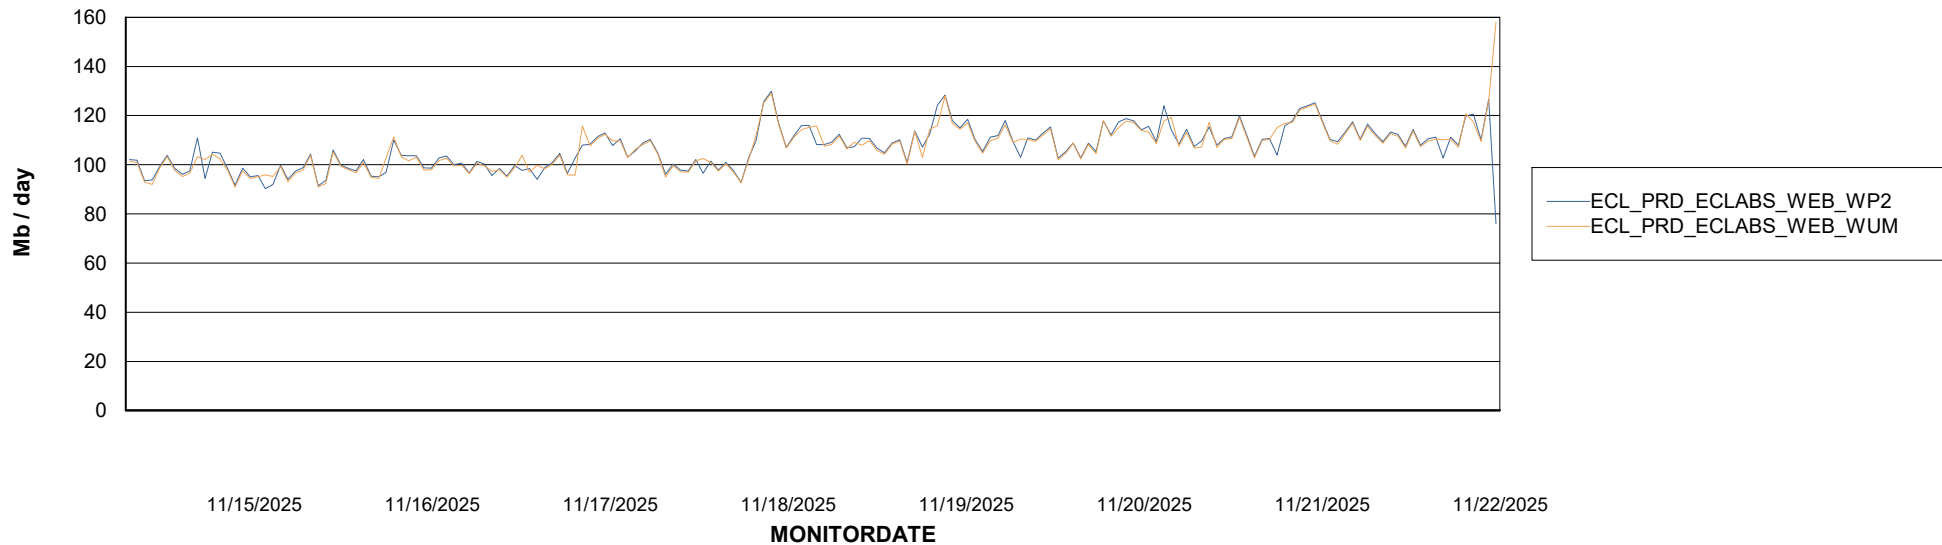

ABSSolute Web Component Services

Avg memory used per ABS Web component