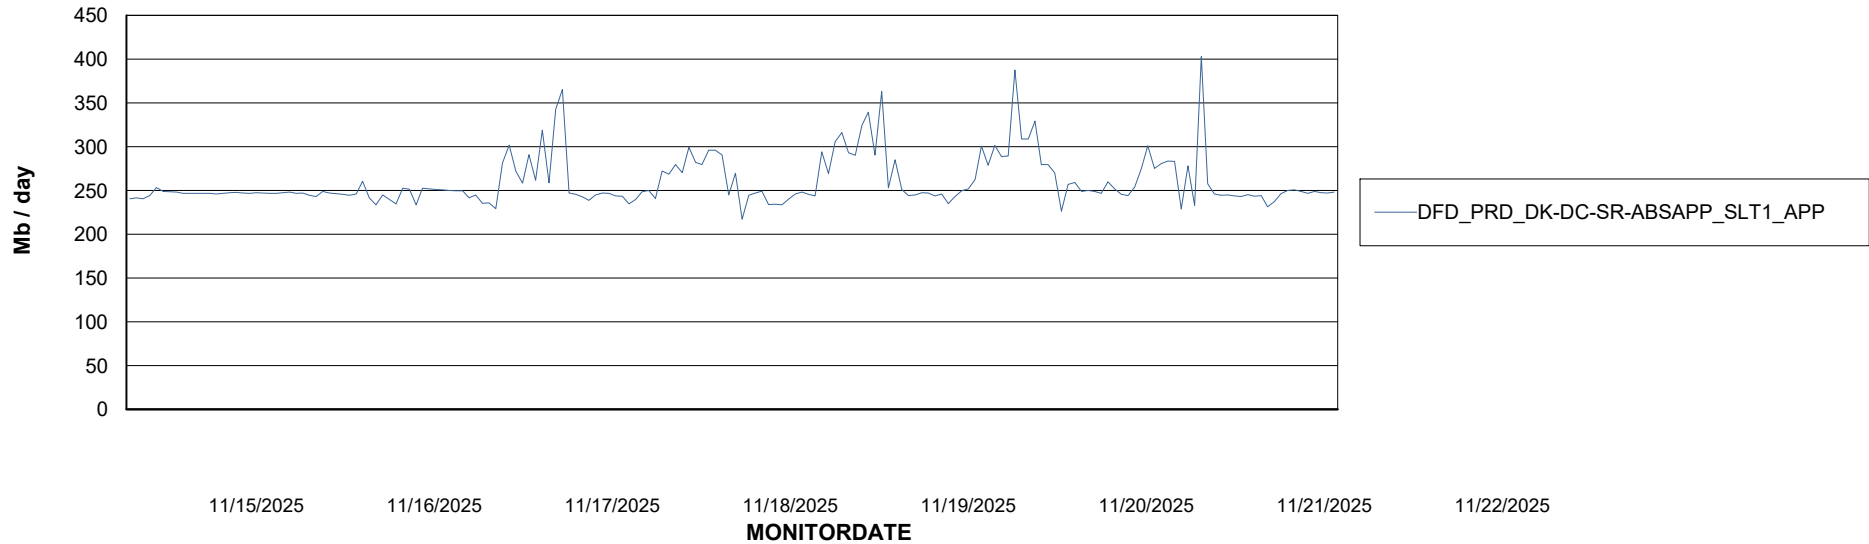

ABSSolute Application Server Services

Avg memory used per ABS Server Service