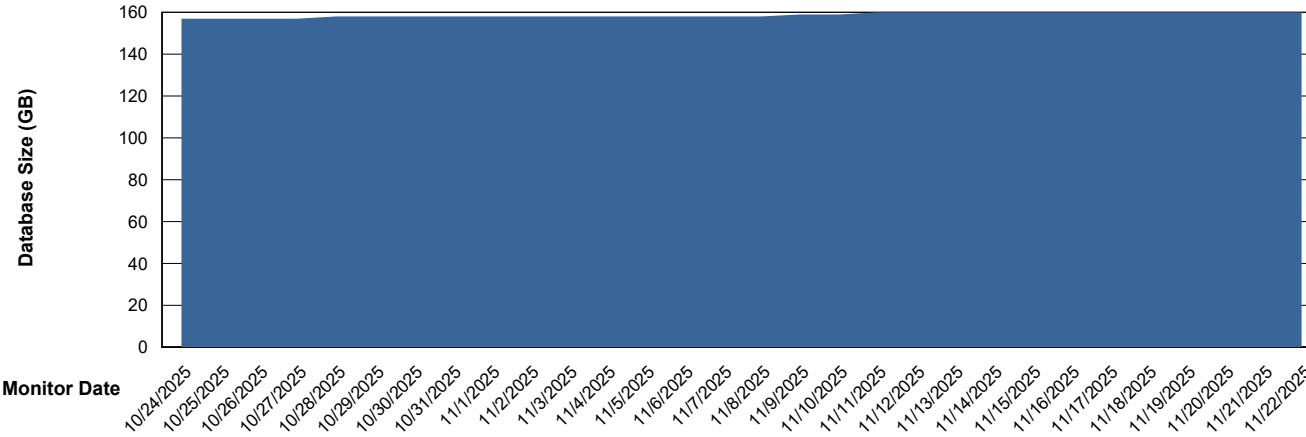

Database growth over last month

Database Tablespace DFD_PRD_DK-DC-SR-ABSDB_ABS1

Date	Tablespace Name	Filesize (Gb)	Usedsize (Gb)	Percentage free
11/22/2025	ABSDATA	101	46	54
	INDX	136	103	24
11/21/2025	ABSDATA	101	46	54
	INDX	136	103	24
11/20/2025	ABSDATA	101	46	54
	INDX	136	103	24
11/19/2025	ABSDATA	101	46	54
	INDX	136	103	24
11/18/2025	ABSDATA	101	46	54
	INDX	136	103	24
11/17/2025	ABSDATA	101	46	54
	INDX	136	103	24
11/16/2025	ABSDATA	101	46	54
	INDX	136	103	24