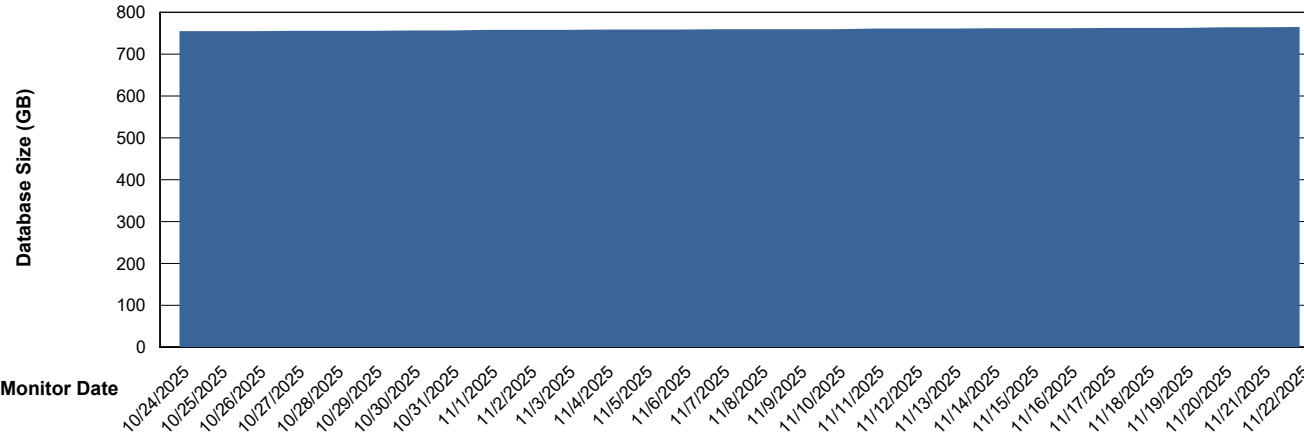

DB Processes Max 1,000

Weekly SLA Customer Report

Customer CUS_Production (24/7)
 Database ID 131

DATABASE SIZE CUS_PRD_ABSDB1_ABS1

Database growth over last month

Database Tablespace CUS_PRD_ABSDB1_ABS1

Date	Tablespace Name	Filesize (Gb)	Usedsize (Gb)	Percentage free
11/22/2025	ABSDATA	330	276	16
	INDX	566	472	17
11/21/2025	ABSDATA	330	276	16
	INDX	566	472	17
11/20/2025	ABSDATA	330	276	16
	INDX	566	472	17
11/19/2025	ABSDATA	330	276	16
	INDX	566	471	17
11/18/2025	ABSDATA	330	276	16
	INDX	566	471	17
11/17/2025	ABSDATA	330	276	16
	INDX	566	471	17
11/16/2025	ABSDATA	330	276	16
	INDX	566	471	17

Weekly SLA Customer Report

Customer CUS_Production (24/7)
Database ID 131

Standby Database Health CUS_Production (24/7)

Recovery lag for last 7 days

Weekly SLA Customer Report

Customer CUS_Production (24/7)
Database ID 131