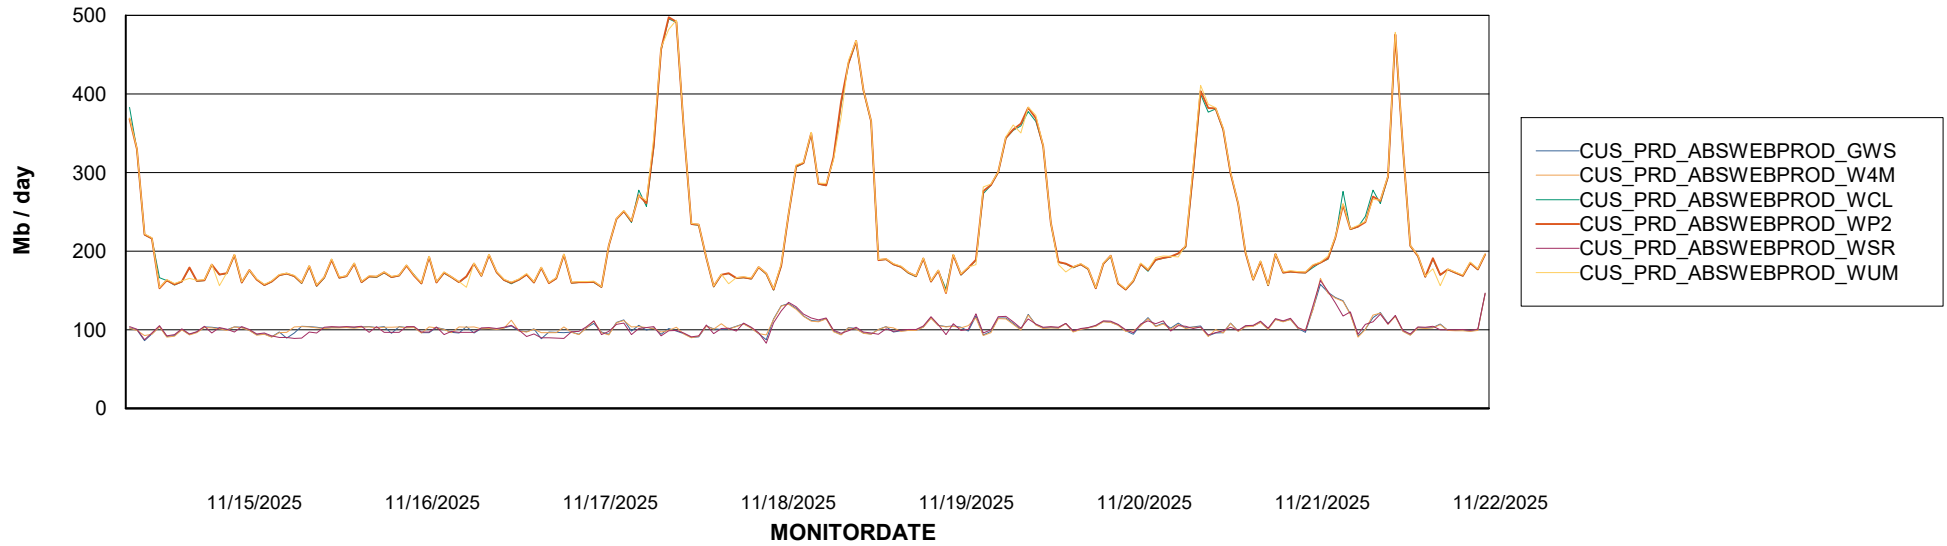

Avg memory used per ReportServer Service

Weekly SLA Customer Report

Customer CUS_Production (24/7)
Database ID 131

ABSSolute Web Component Services

Avg memory used per ABS Web component

Weekly SLA Customer Report