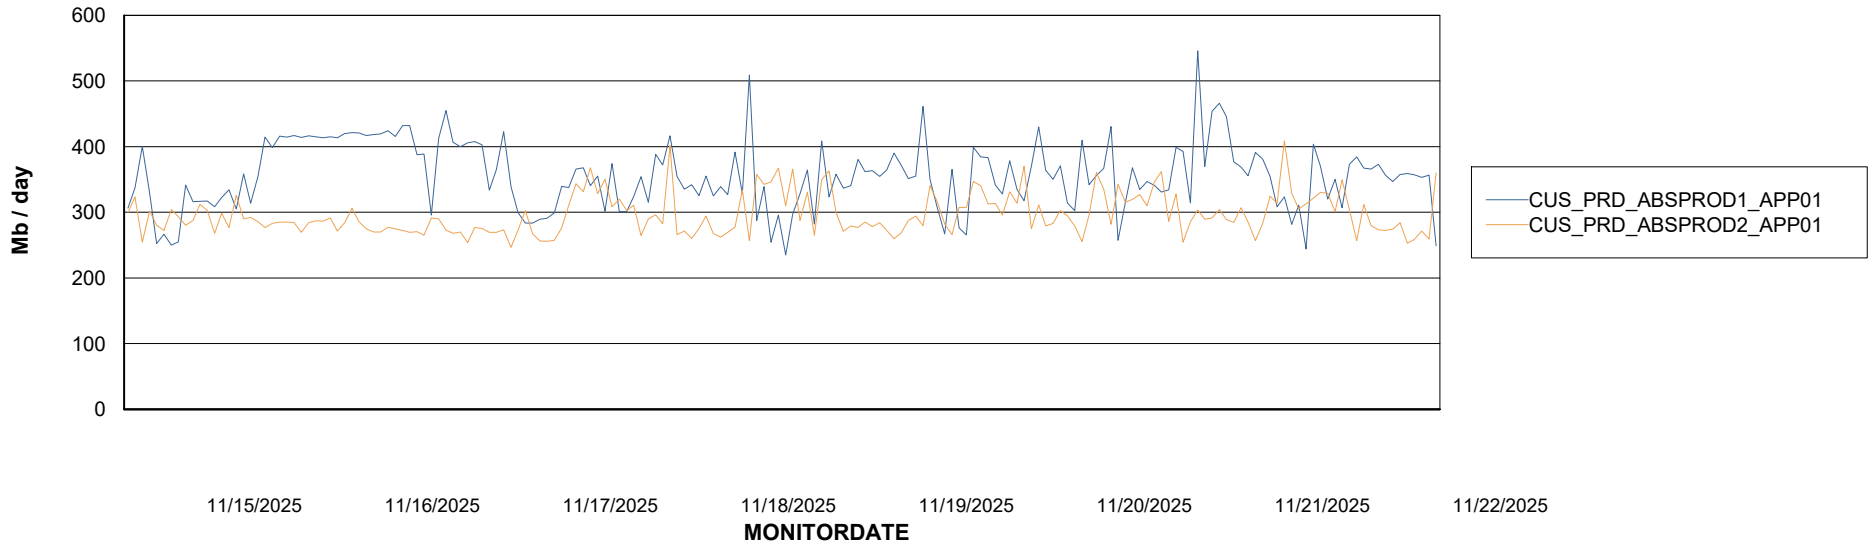

ABSSolute Application Server Services

Avg memory used per ABS Server Service