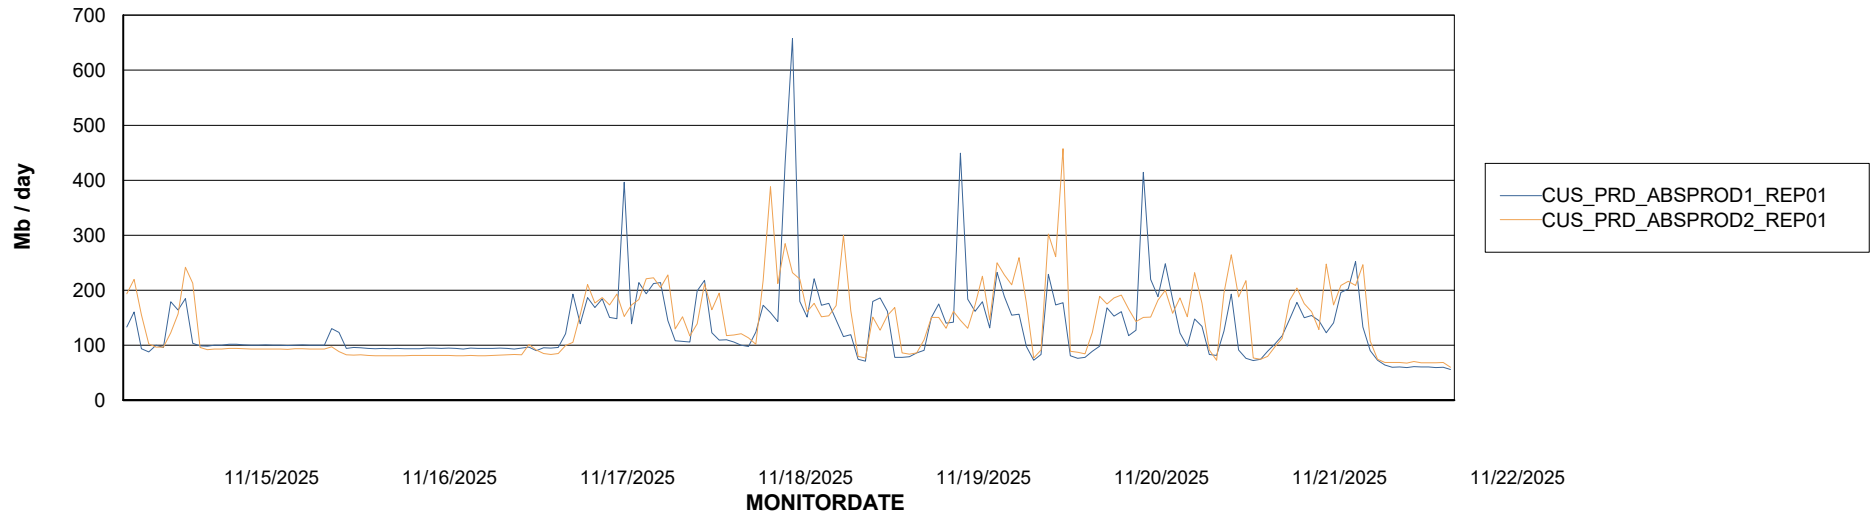

ABSSolute Application ReportServer Services

Avg memory used per ReportServer Service