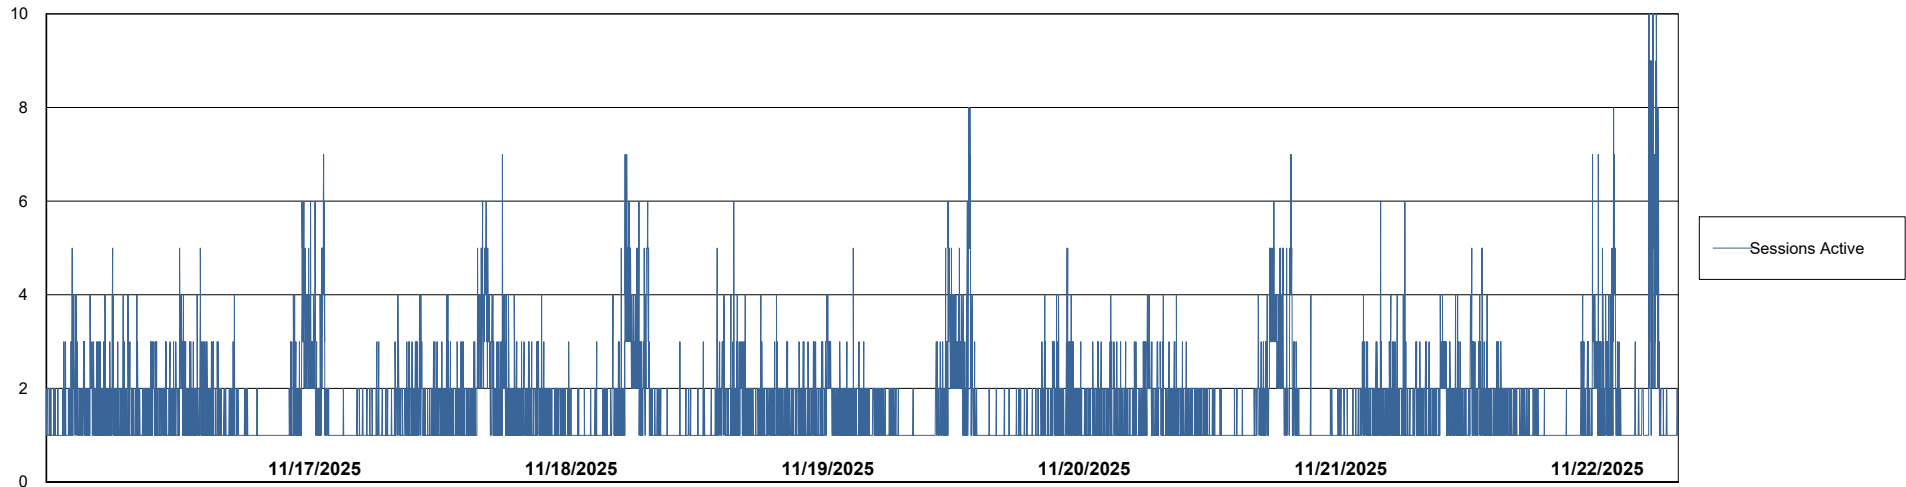

Database Performance CUS_PRD_ABSDB1_ABS1