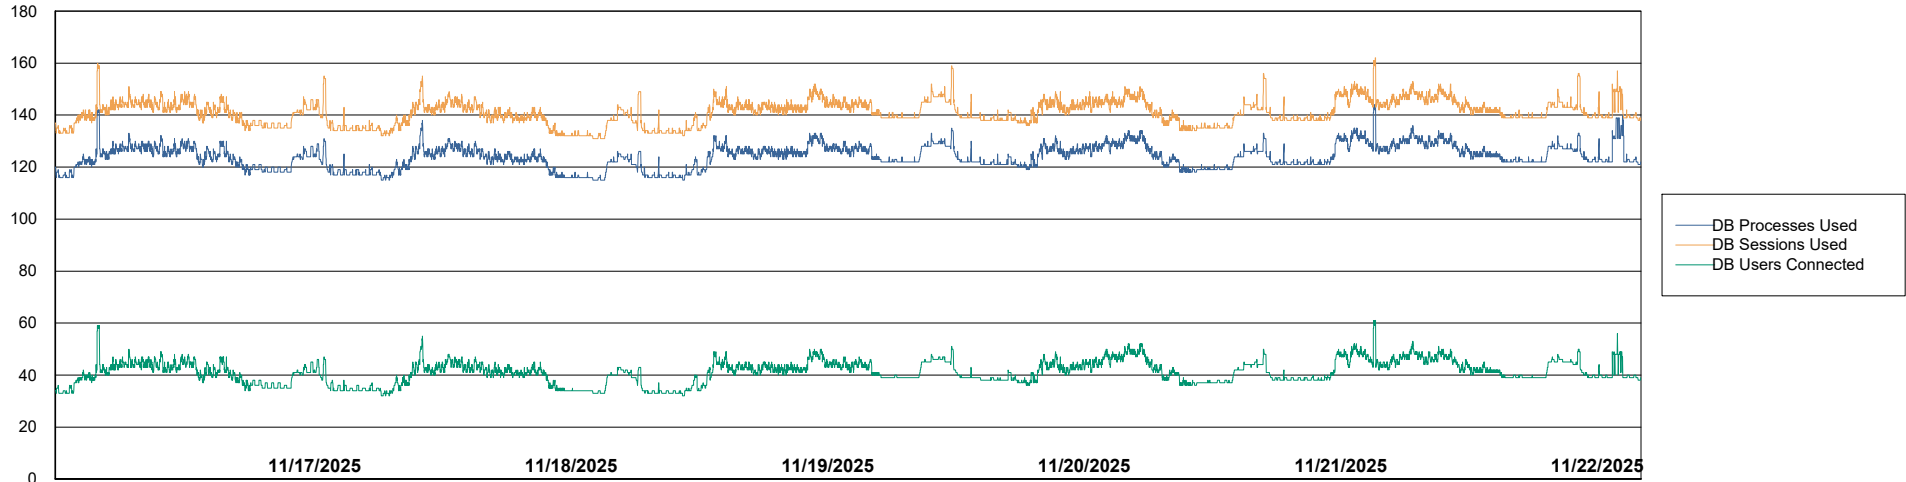

Database Performance CUS_PRD_ABSDB1_ABS1