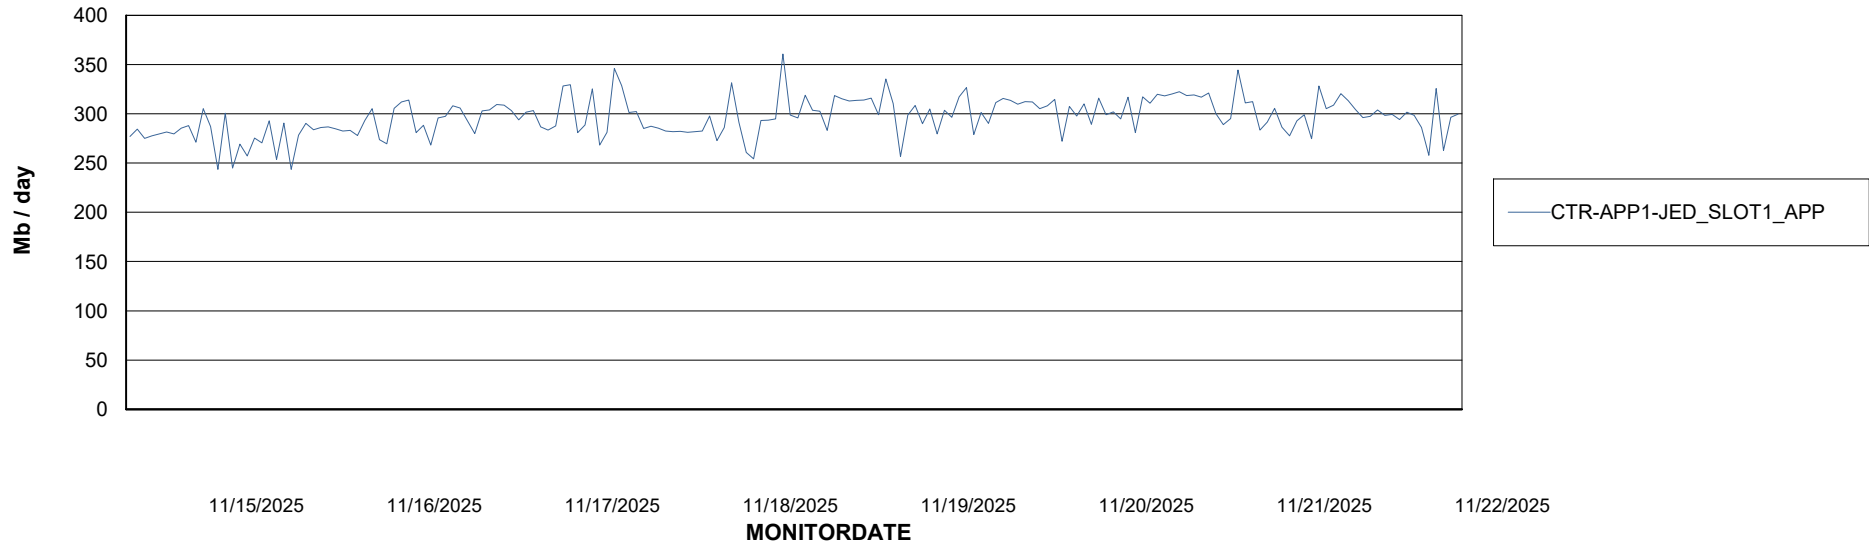

Standby Database Health CTR OCI JED Production

Recovery lag for last 7 days

Weekly SLA Customer Report

Customer CTR OCI JED Production
Database ID 207

ABSSolute Application Server Services

Avg memory used per ABS Server Service