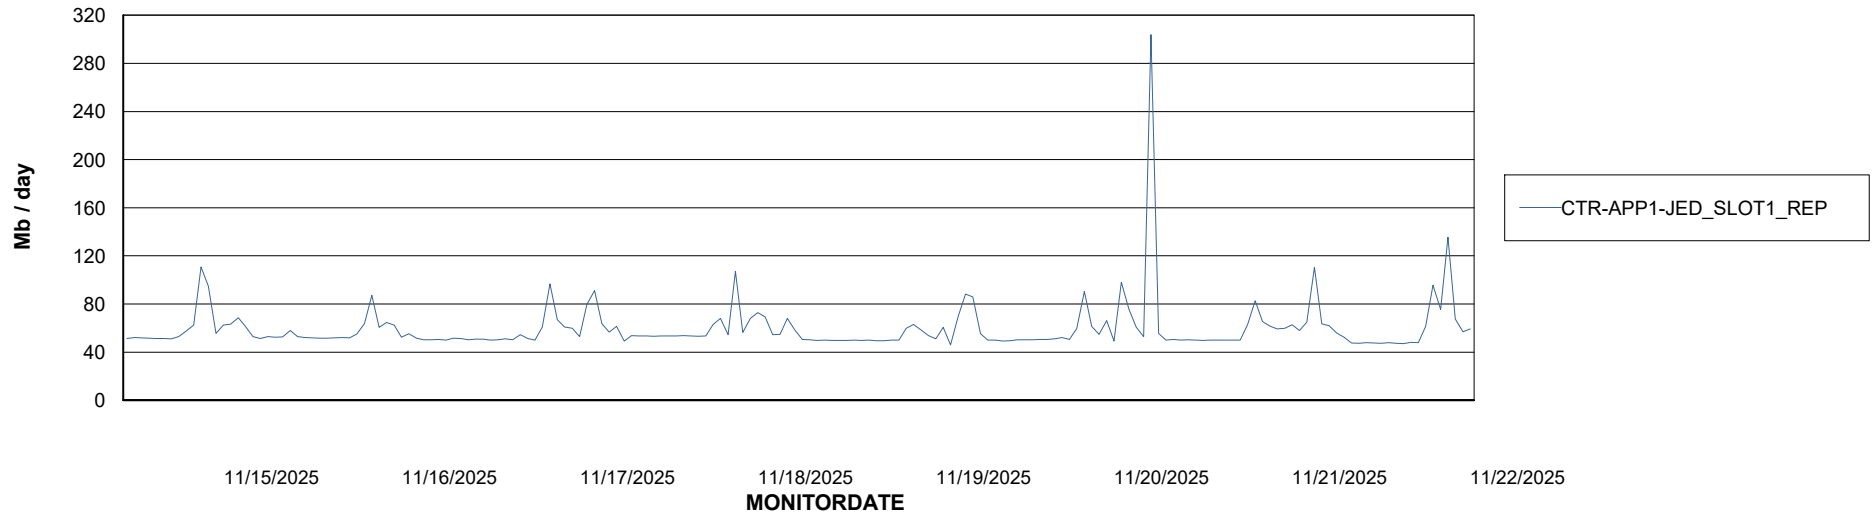

Avg users per day per ABS server

Weekly SLA Customer Report

Customer CTR OCI JED Production
Database ID 207

ABSSolute Application ReportServer Services

Avg memory used per ReportServer Service

Weekly SLA Customer Report