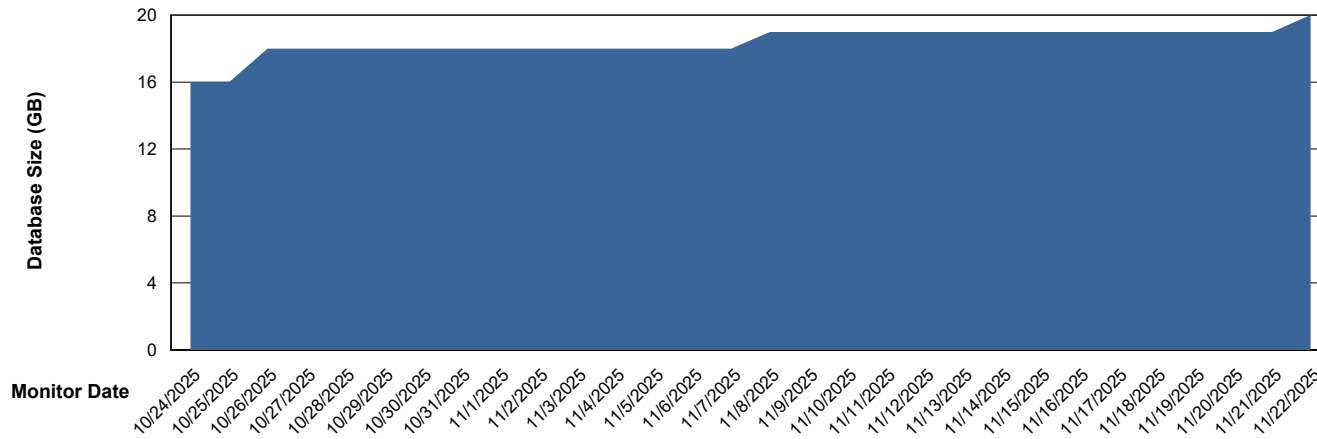

Customer CTR OCI JED Production
Database ID 207

DATABASE SIZE CTR-BI-JED_ABS1

Database growth over last month

DATABASE SIZE CTR-DBS1-JED_PROD_ABS1

Database growth over last month

Weekly SLA Customer Report