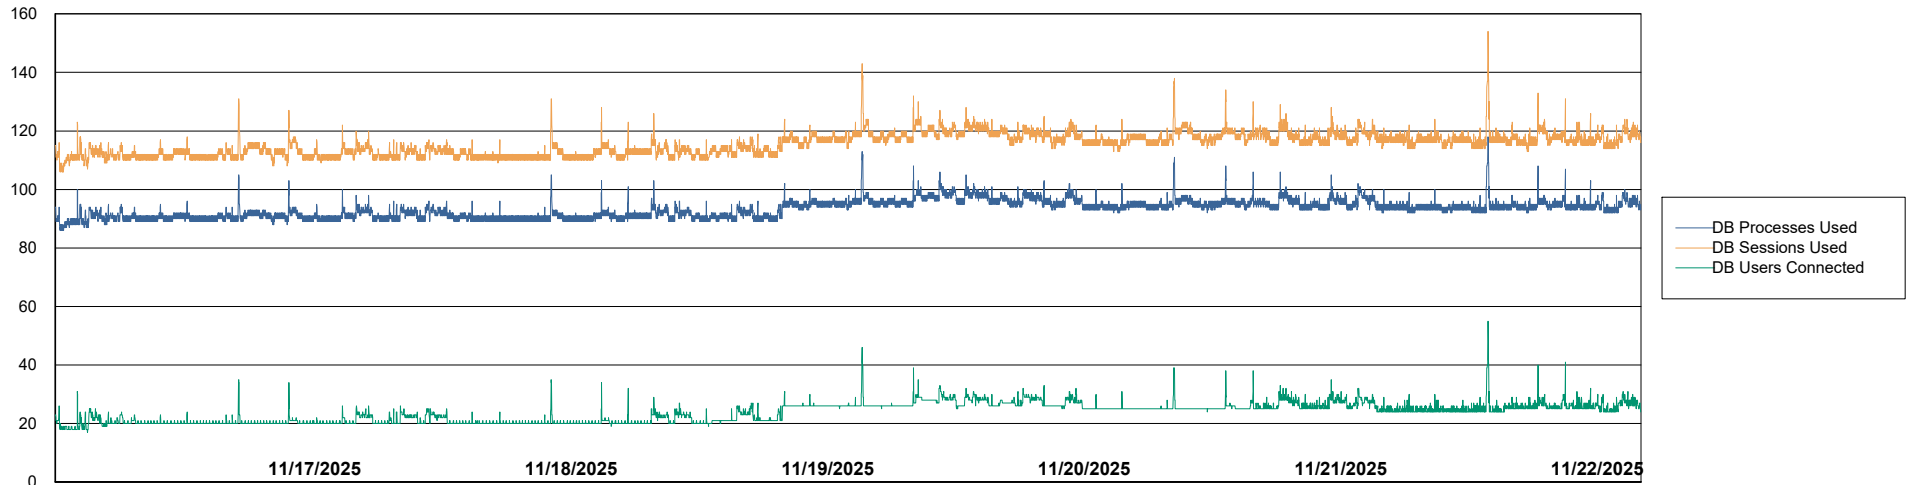

Weekly SLA Customer Report

Customer CTR OCI JED Production
Database ID 207

Database Performance CTR-BI-JED_ABS1

Weekly SLA Customer Report

Customer CTR OCI JED Production
Database ID 207

Database Performance CTR-DBS1-JED_PROD_ABS1