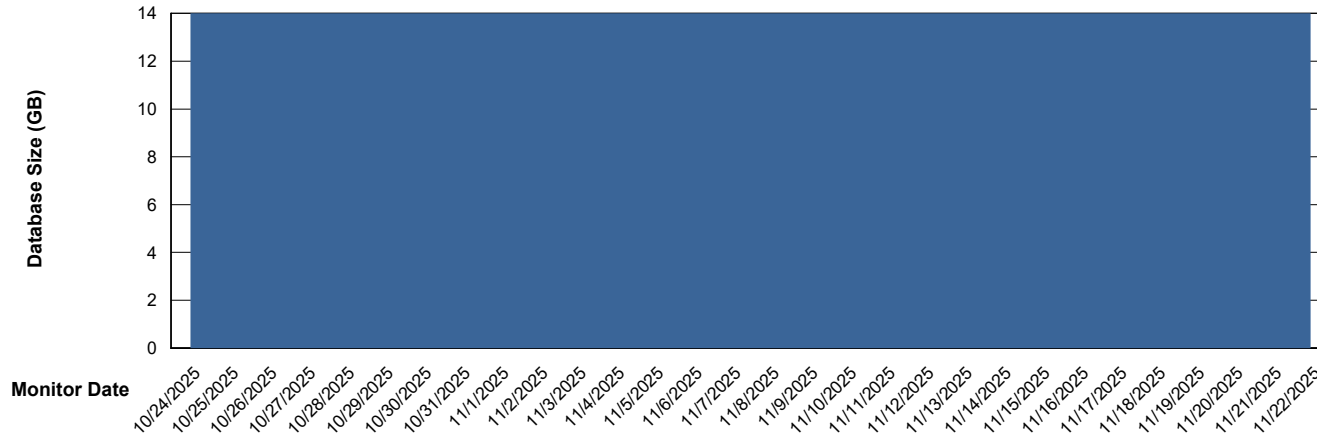

DATABASE SIZE CTR-BI-JED_ABS1

Database growth over last month