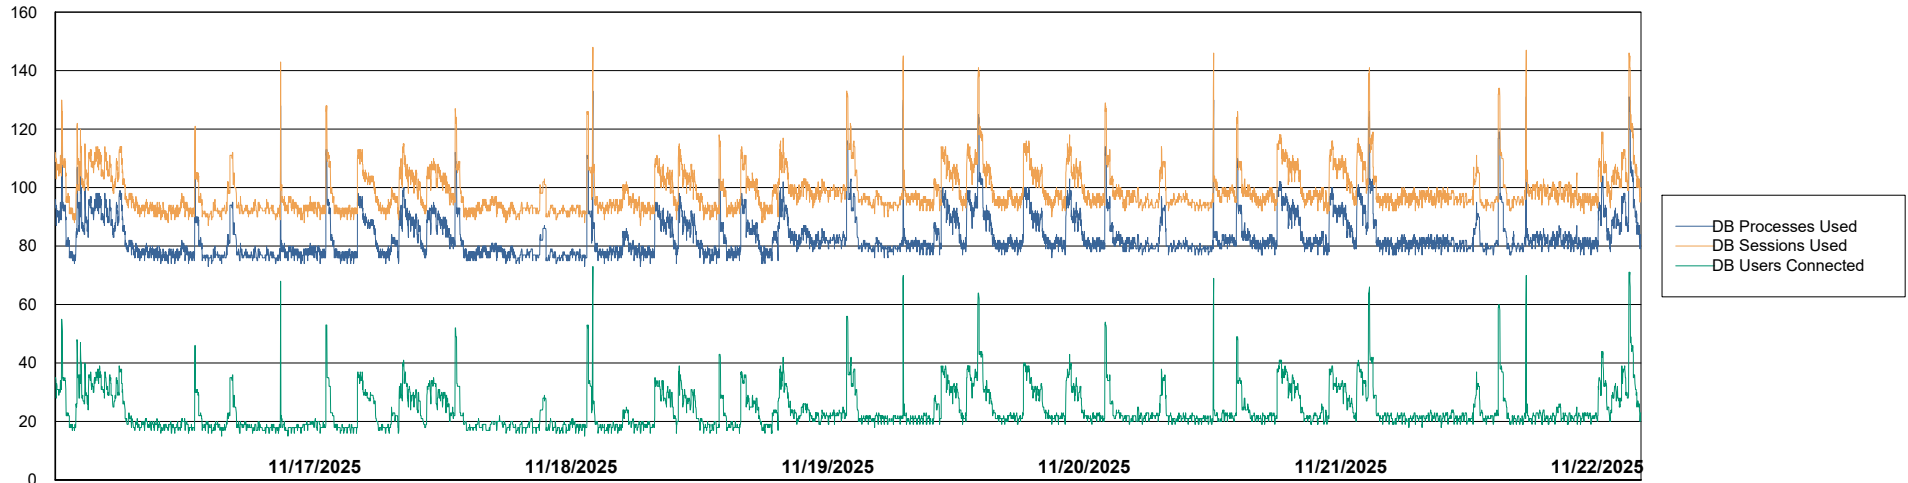

Database Performance CTR-BI-JED_ABS1