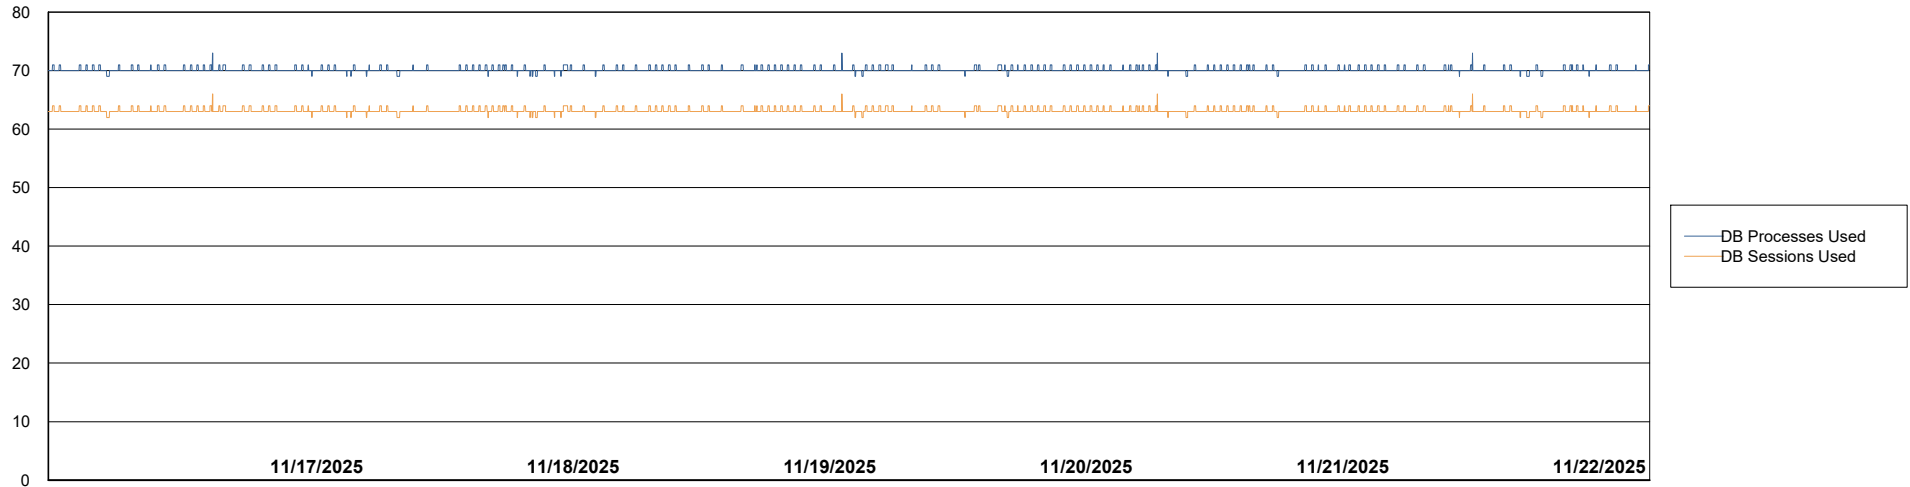

Database Performance CTR-DBS2-JED_PROD_HSBABS1

DB Processes Max 1,000
DB Processes Max 0
DB Processes Max 4