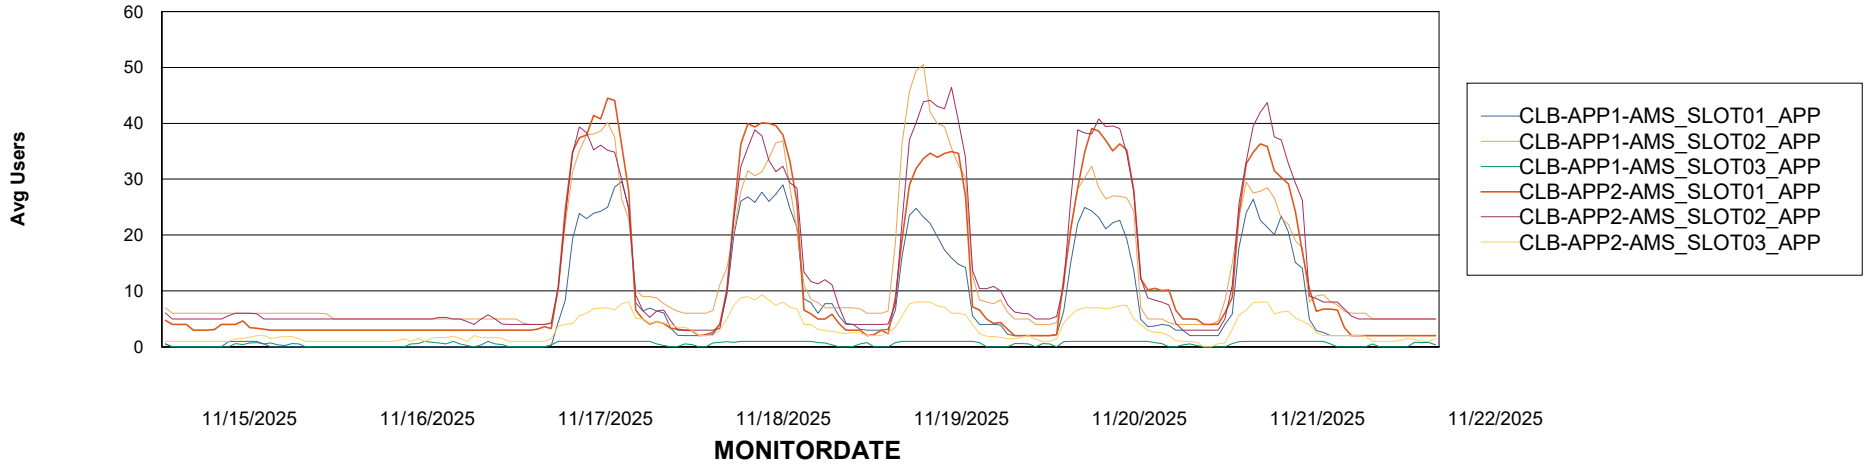

Avg users per day per ABS server