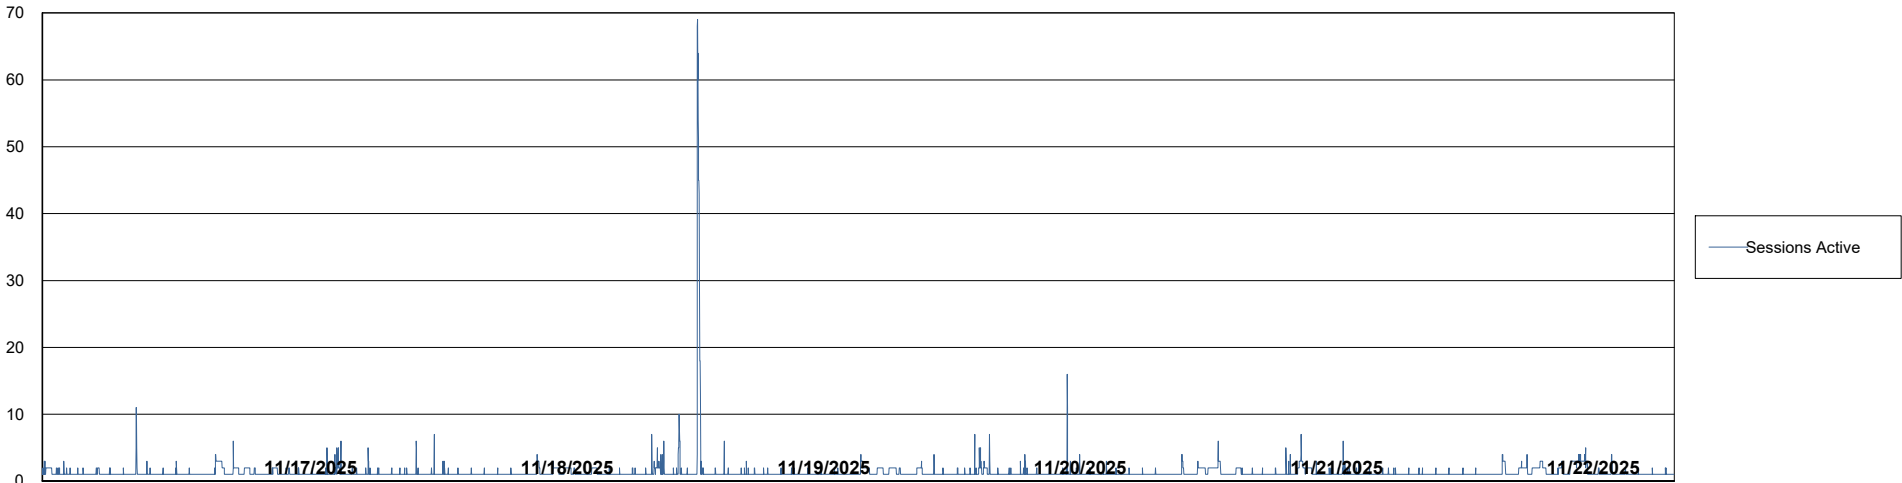

Database Performance: CLB-BI2-AMS_ABS1_DB