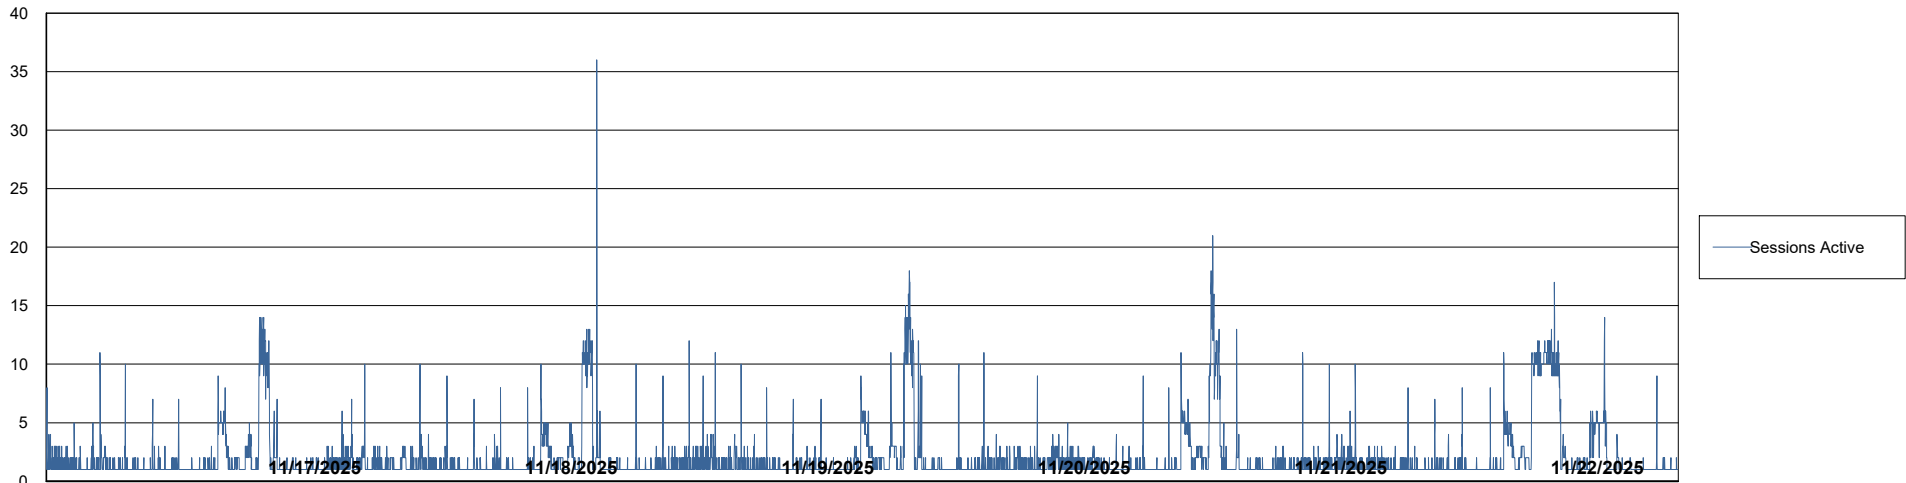

Database Performance CLB-DBS1-AMS_PROD_ABS1