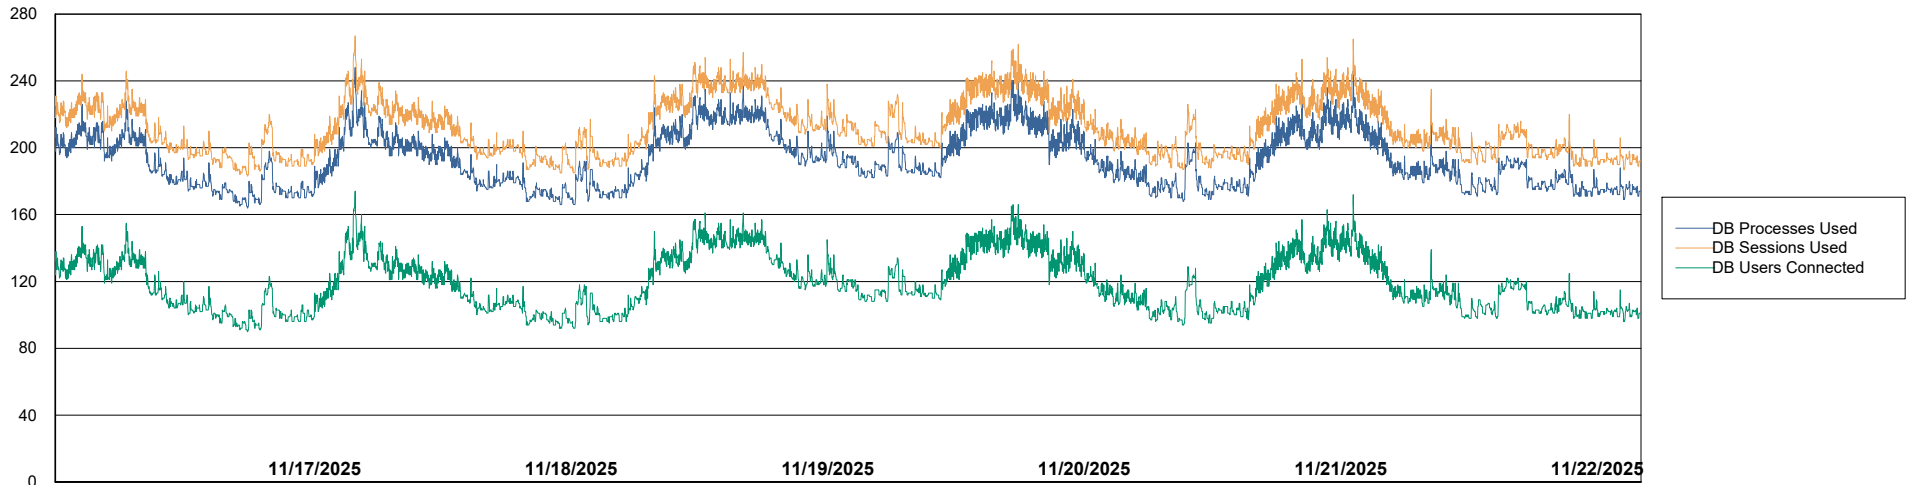

Database Performance CLB-DBS1-AMS_PROD_ABS1