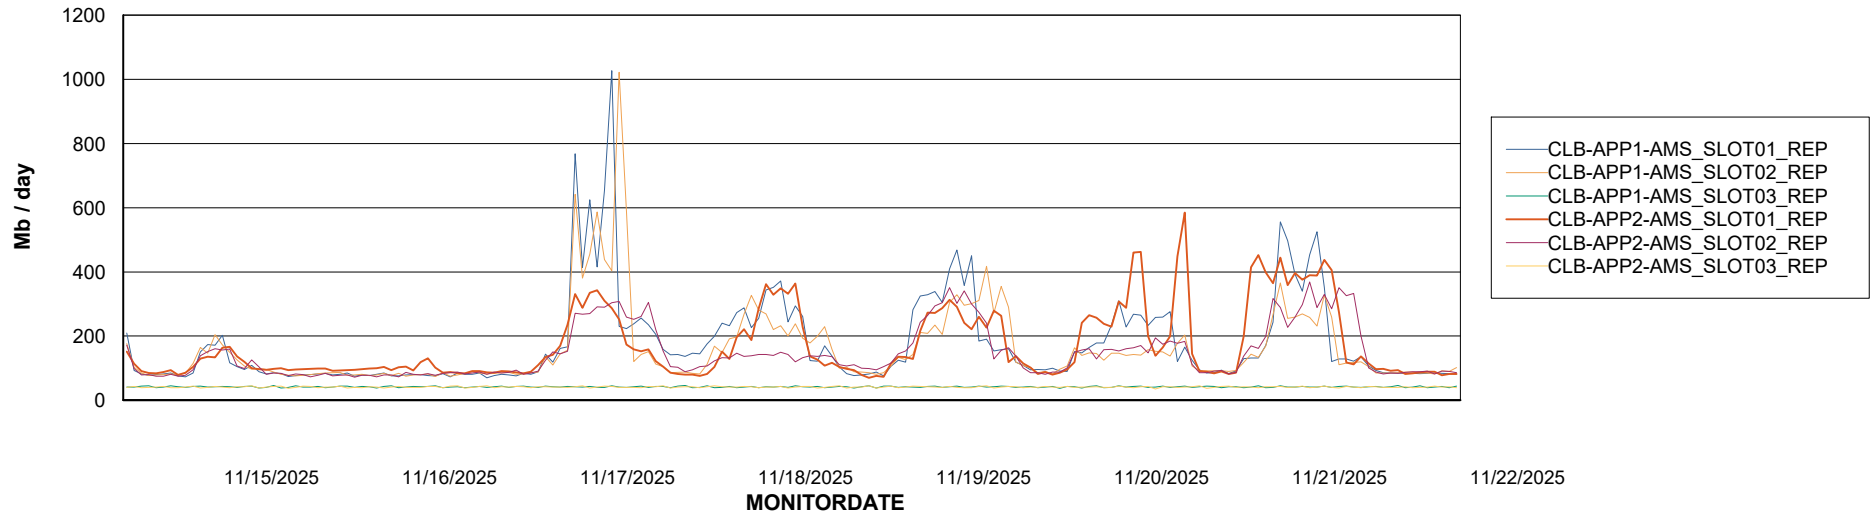

ABSSolute Application ReportServer Services

Avg memory used per ReportServer Service