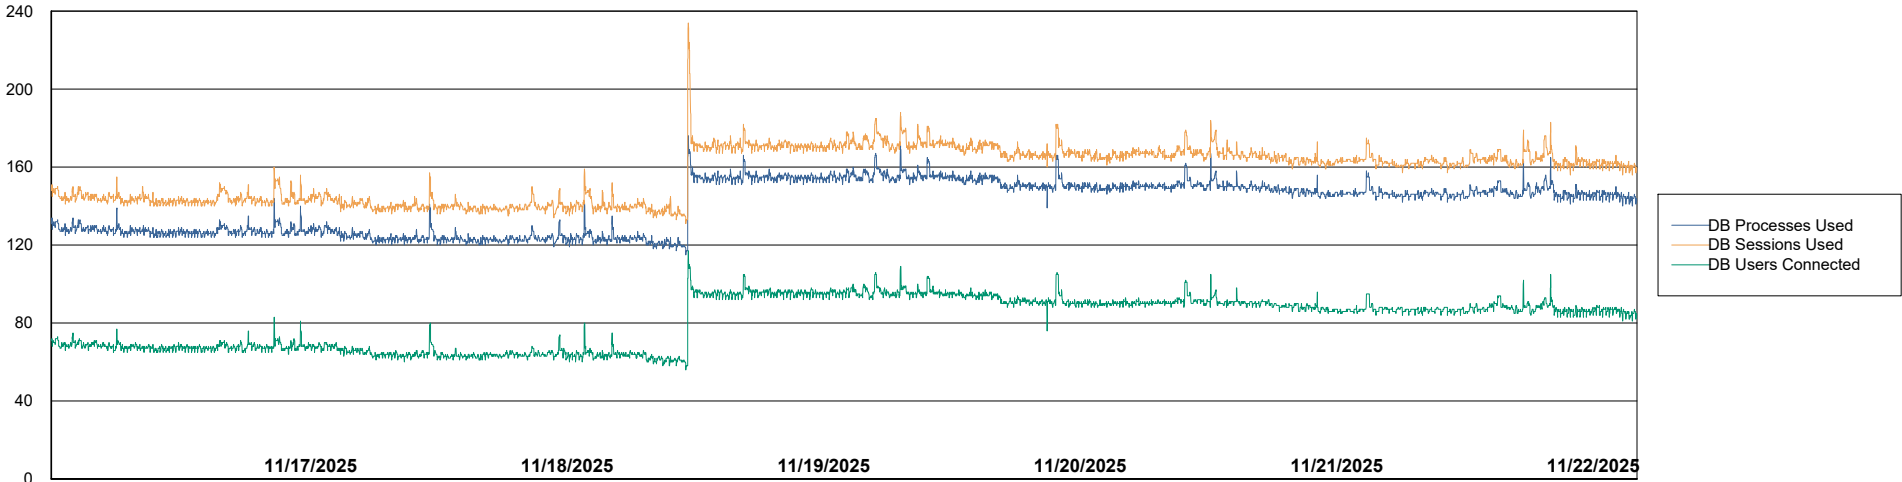

Database Performance: CLB-BI2-AMS_ABS1_DB