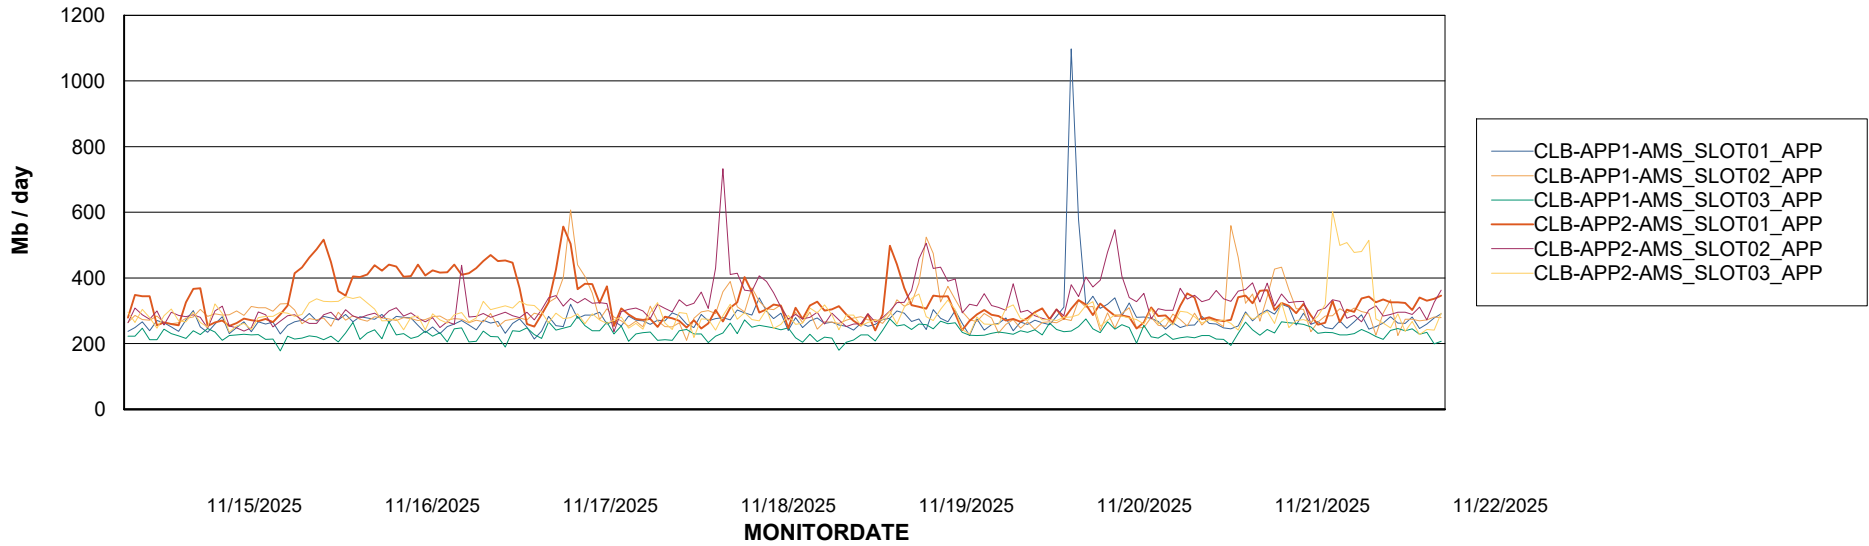

ABSSolute Application Server Services

Avg memory used per ABS Server Service