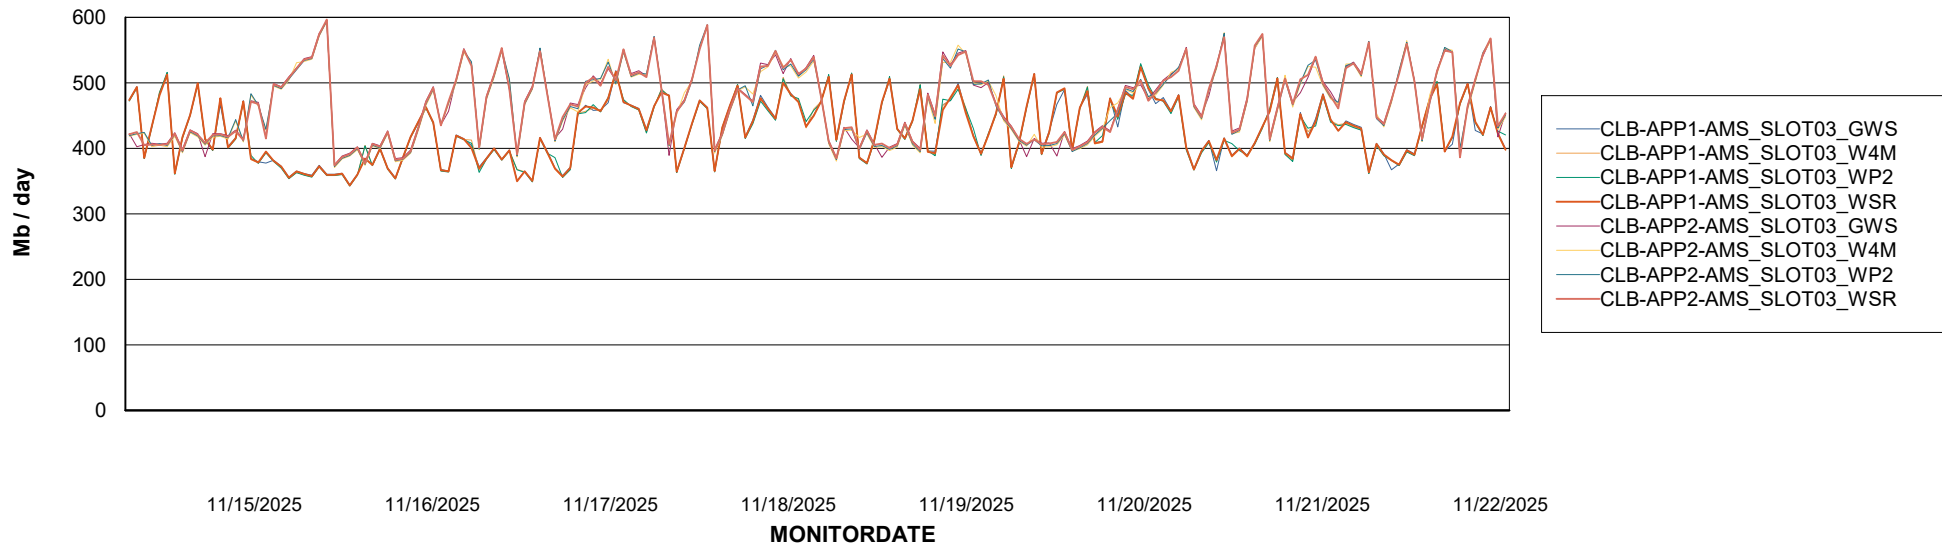

ABSSolute Web Component Services

Avg memory used per ABS Web component