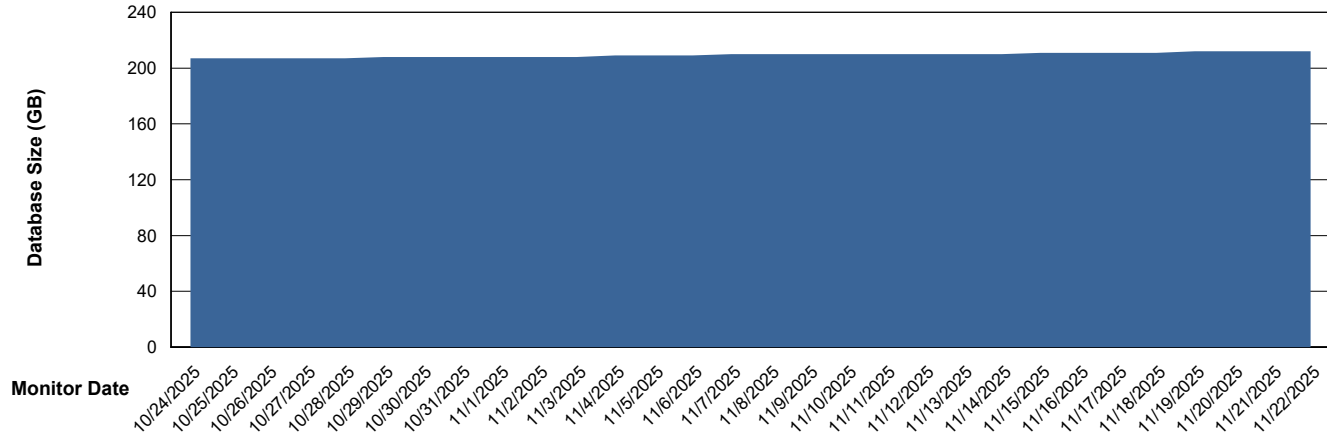

DATABASE SIZE   CLB-BI2-AMS_ABS1_DB

Database growth over last month