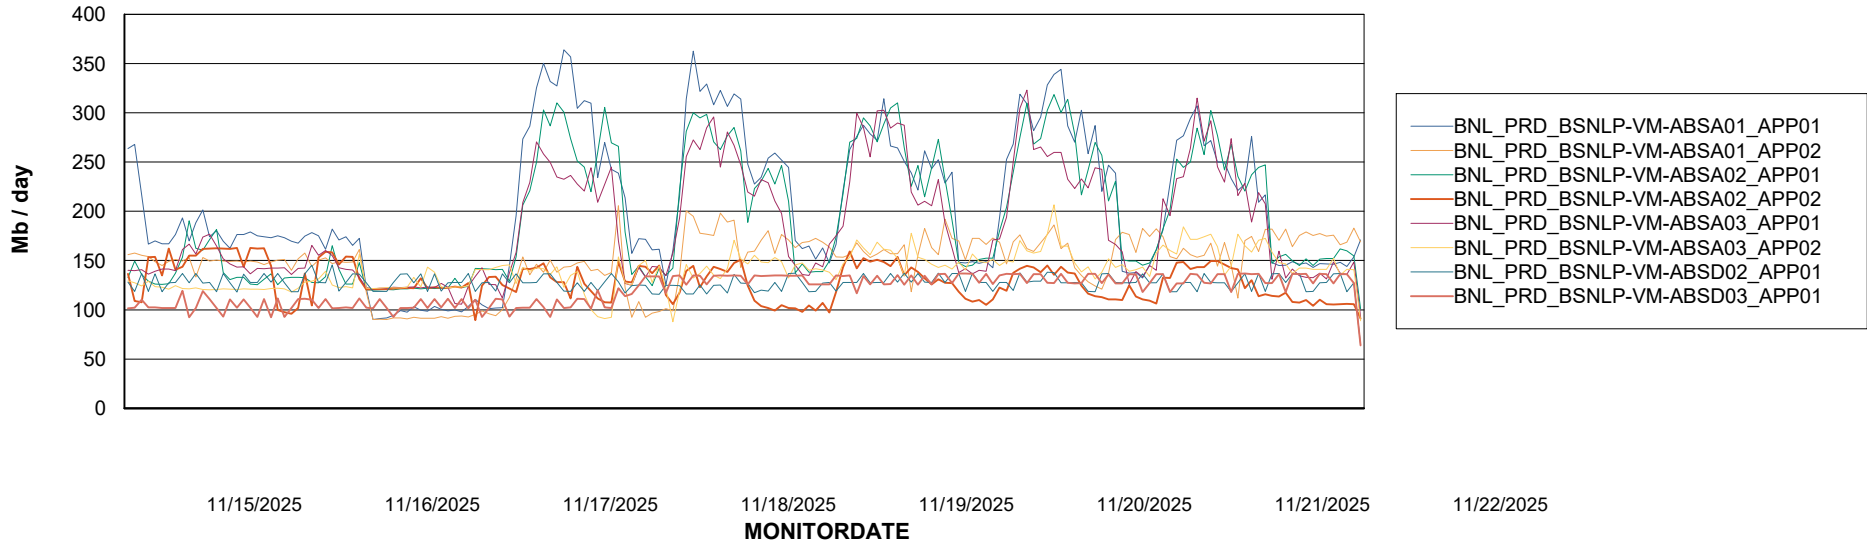

ABSSolute Application Server Services

Avg memory used per ABS Server Service