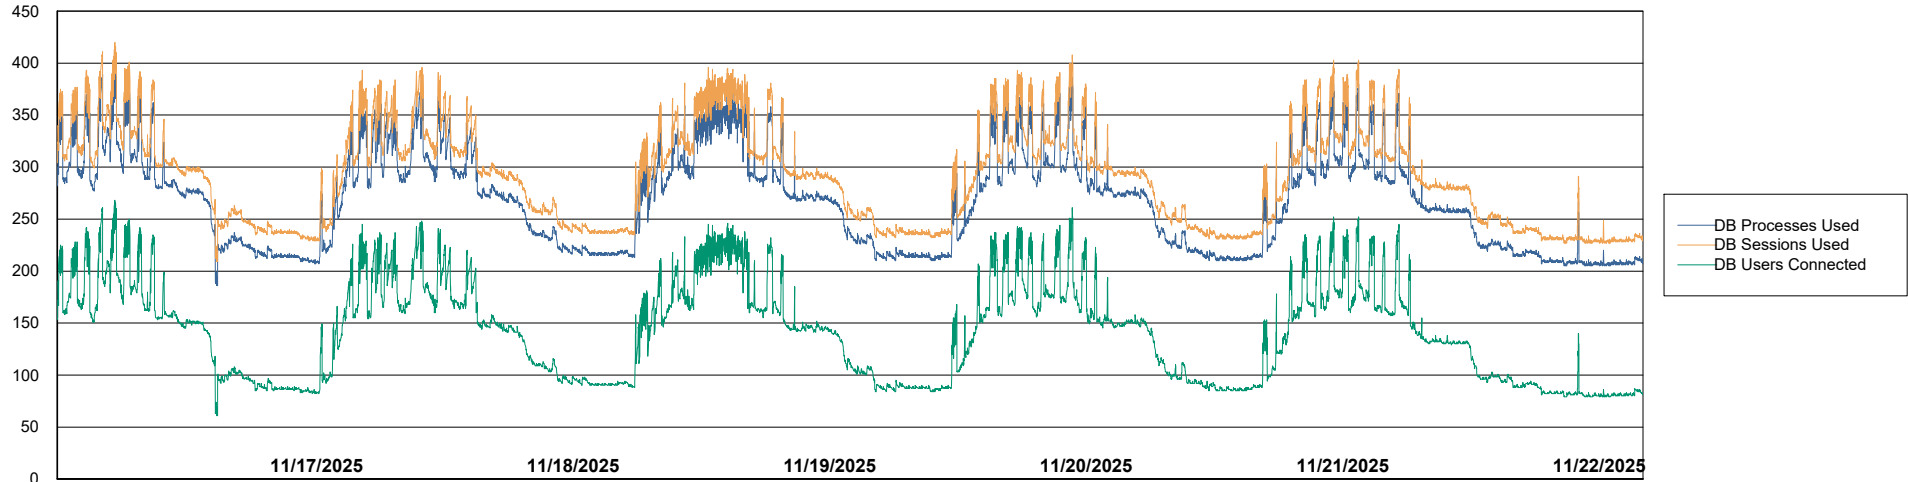

Weekly SLA Customer Report

Customer BNL_Production
 Database ID 83

Harddisk Usage BNL_PRD_vm-absa03

	Free disk space on C: (%)	Total disk space on C: (Gb)	Used disk space on C: (Gb)	Free disk space on D: (%)	Total disk space on D: (Gb)	Used disk space on D: (Gb)	Free disk space on E: (%)	Total disk space on E: (Gb)	Used disk space on E: (Gb)
11/22/2025	59	127	52	61	127	50	92	64	5
11/21/2025	59	127	53	61	127	50	92	64	5
11/20/2025	57	127	54	61	127	50	92	64	5
11/19/2025	57	127	54	55	127	57	92	64	5
11/18/2025	57	127	54	54	127	59	92	64	5
11/17/2025	57	127	54	54	127	59	92	64	5
11/16/2025	57	127	54	54	127	59	92	64	5

Weekly SLA Customer Report

Customer BNL_Production
Database ID 83

Database Performance BNLDB_Production

Weekly SLA Customer Report

Customer BNL_Production
Database ID 83

Database Performance BNLDB_Standby

DB Processes Max 4
DB Processes Max 1,000
DB Processes Max 0