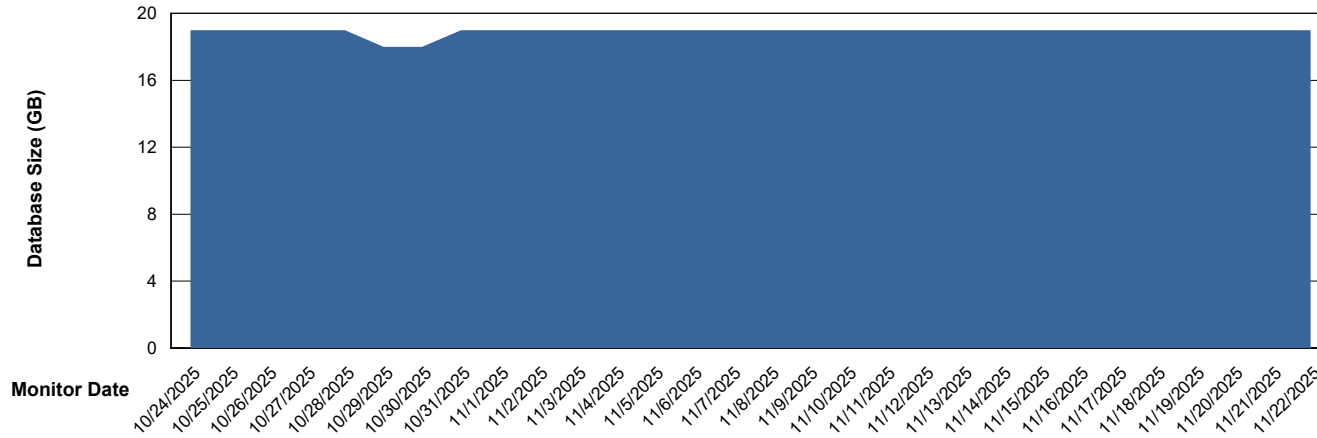

Customer AUJ_Production
Database ID 41

Database Performance AUJ_DB3_Primary

Weekly SLA Customer Report

Customer AUJ_Production
Database ID 41

DATABASE SIZE AUJ_ABSEM3_DB

Database growth over last month

DATABASE SIZE AUJ_BI3_DB

Database growth over last month

Weekly SLA Customer Report

Customer AUJ_Production
Database ID 41

DATABASE SIZE AUJ_DB3_Primary

Database growth over last month

Weekly SLA Customer Report

Customer AUJ_Production
 Database ID 41