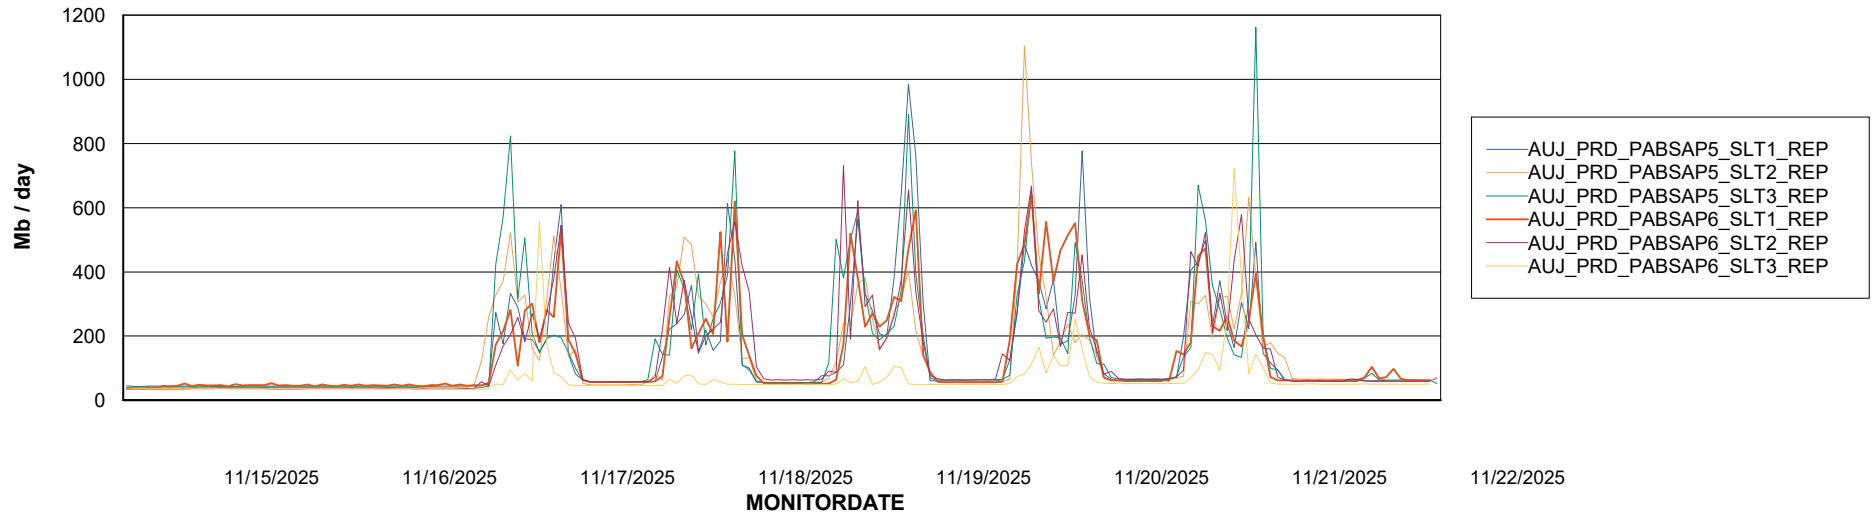

ABSSolute Application ReportServer Services

Avg memory used per ReportServer Service