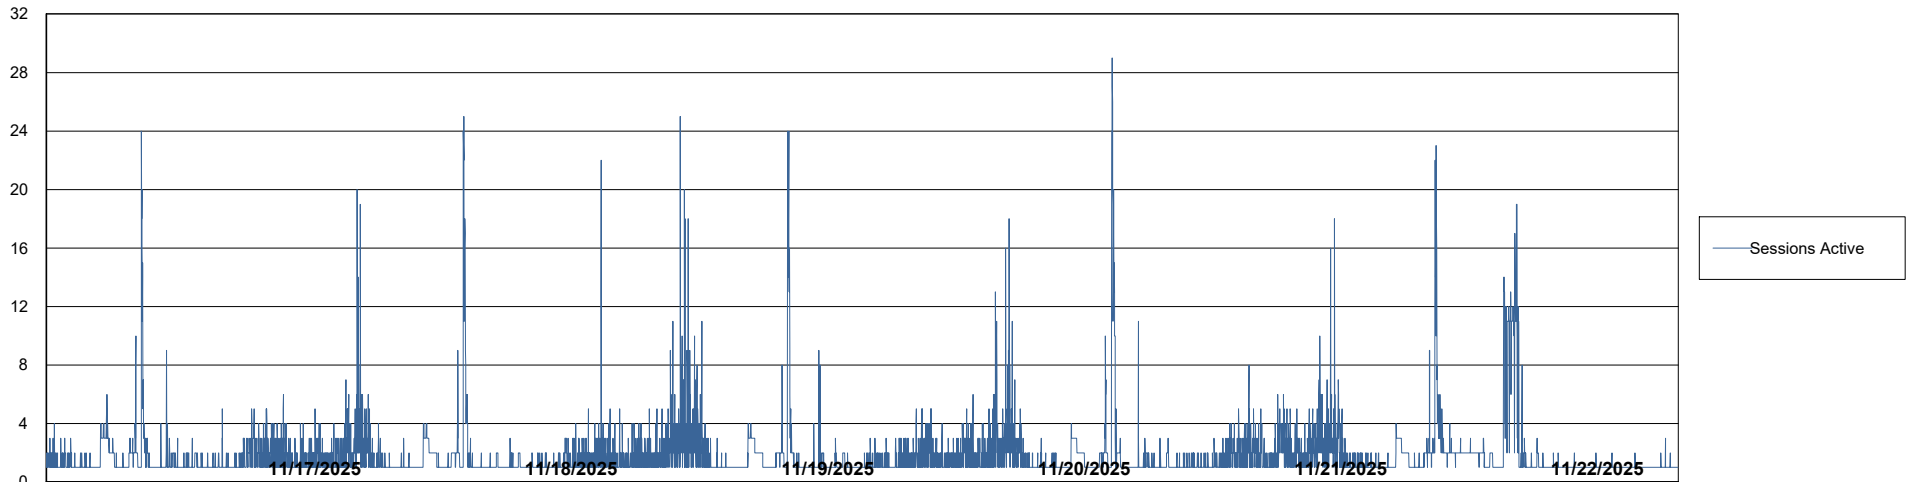

Database Performance AUJ_DB3_Primary