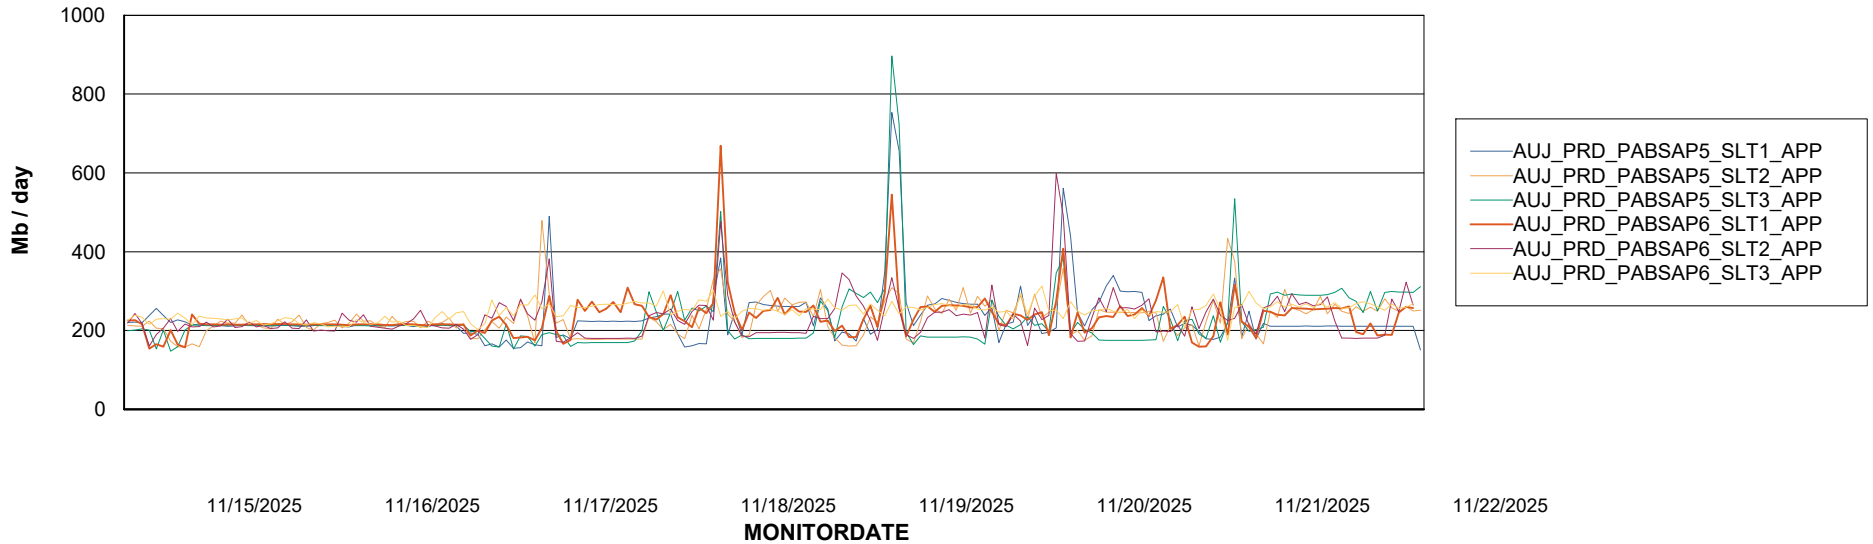

ABSSolute Application Server Services

Avg memory used per ABS Server Service