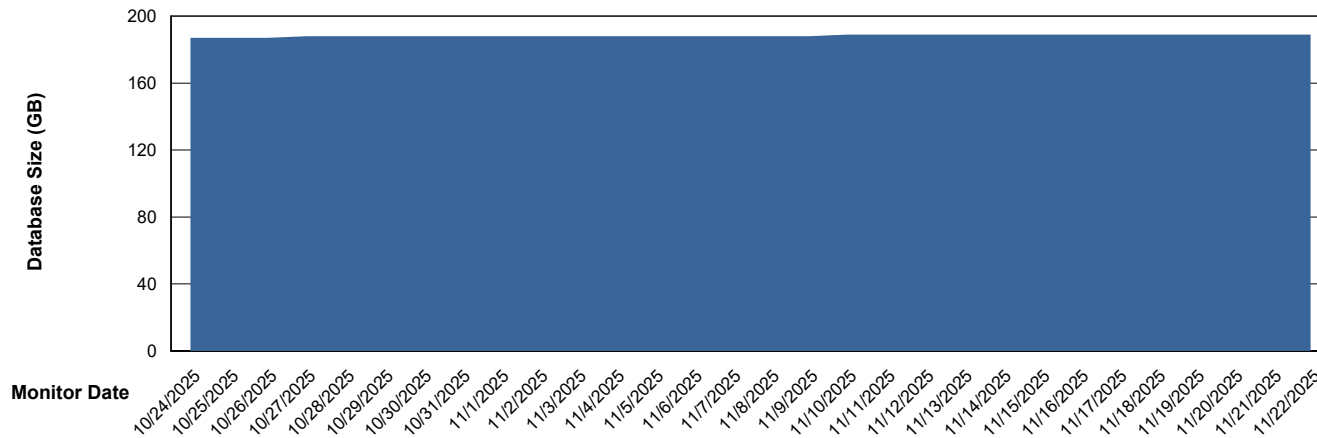

Customer AUJ_Production
Database ID 41

Database Performance AUJ_DB3_Primary

Weekly SLA Customer Report

Customer AUJ_Production
Database ID 41

DATABASE SIZE AUJ_ABSEM3_DB

Database growth over last month

DATABASE SIZE AUJ_BI3_DB

Database growth over last month

Weekly SLA Customer Report

Customer AUJ_Production
Database ID 41

DATABASE SIZE AUJ_DB3_Primary

Database growth over last month

Weekly SLA Customer Report

Customer AUJ_Production
 Database ID 41