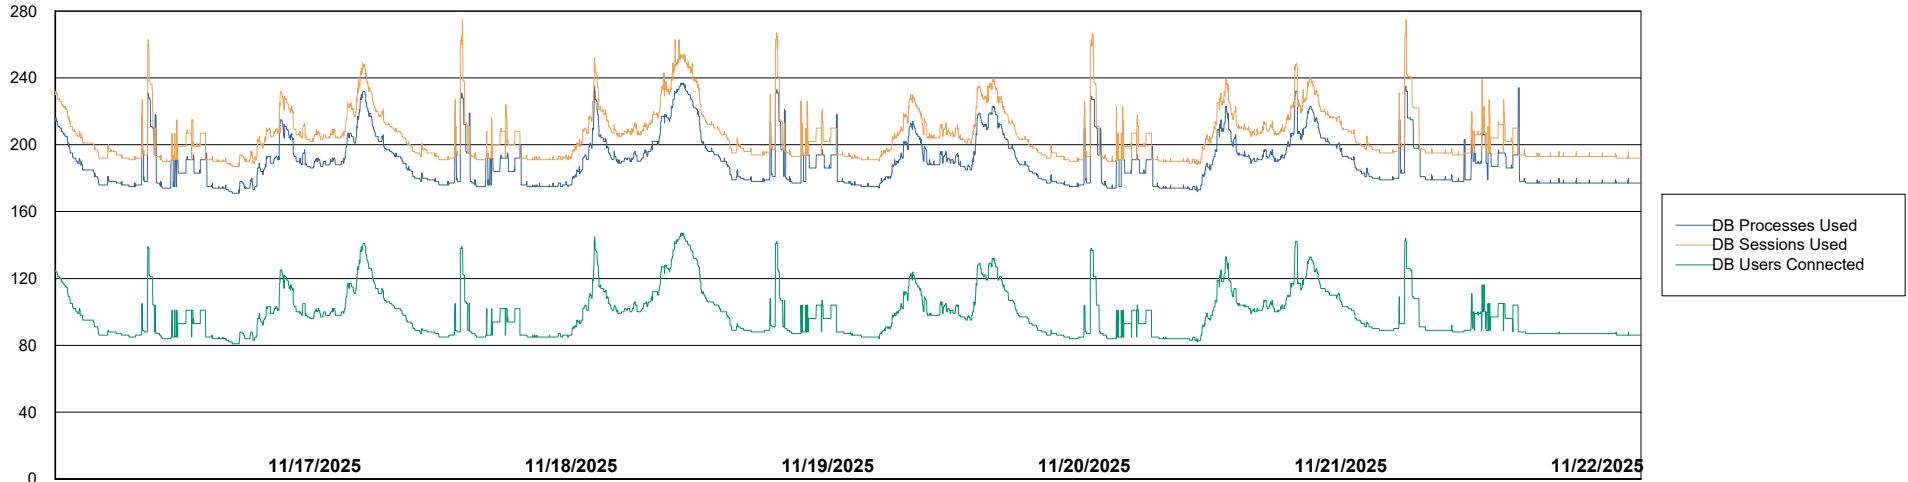

Database Performance AUJ_DB3_Primary