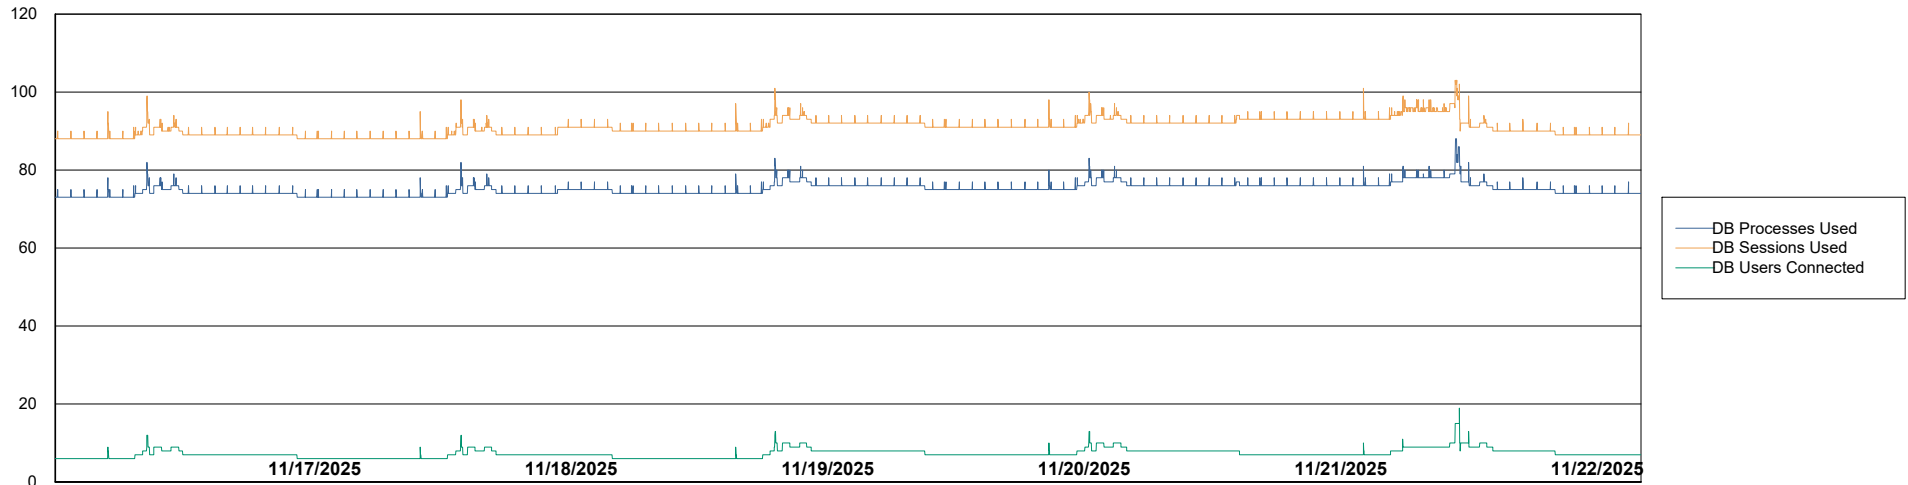

Weekly SLA Customer Report

Customer AUJ_Production
Database ID 41

Database Performance AUJ_ABSEM3_DB

Weekly SLA Customer Report

Customer AUJ_Production
Database ID 41

Database Performance AUJ_BI3_DB

Weekly SLA Customer Report