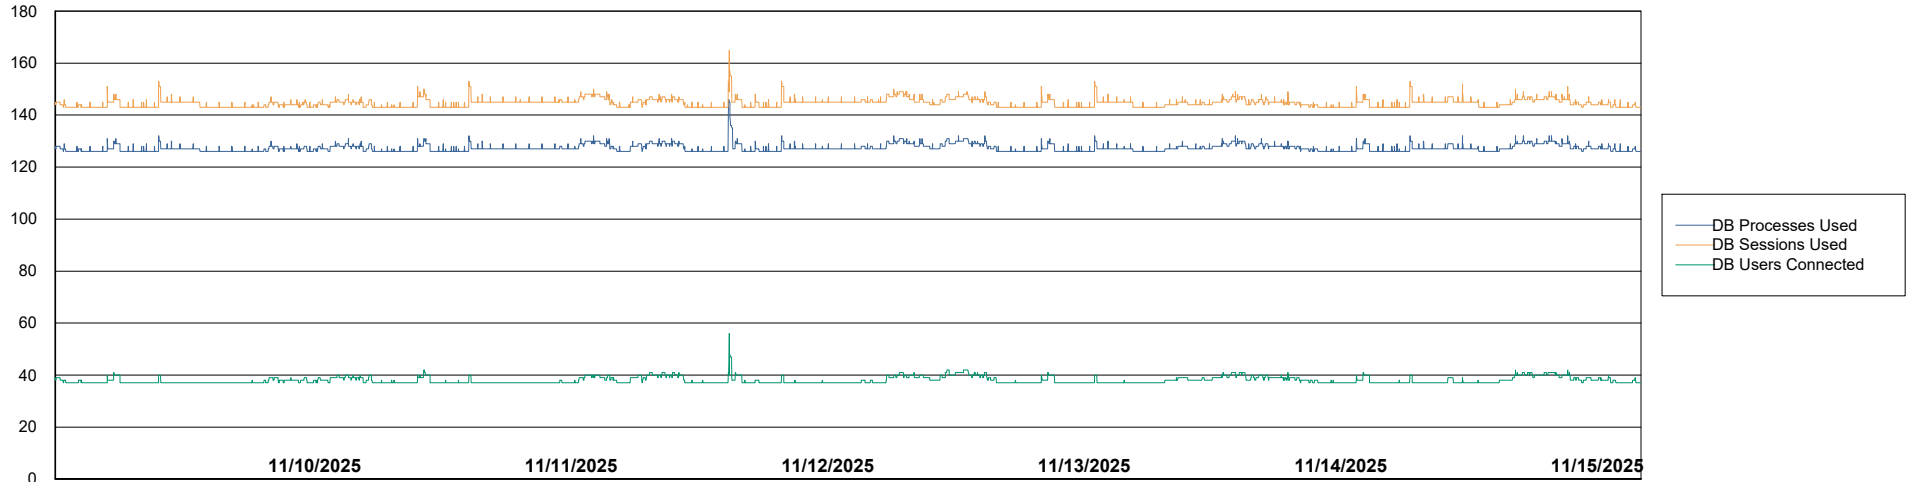

Database Performance XMX_PROD_ABSDB01_PRDB_ABS1