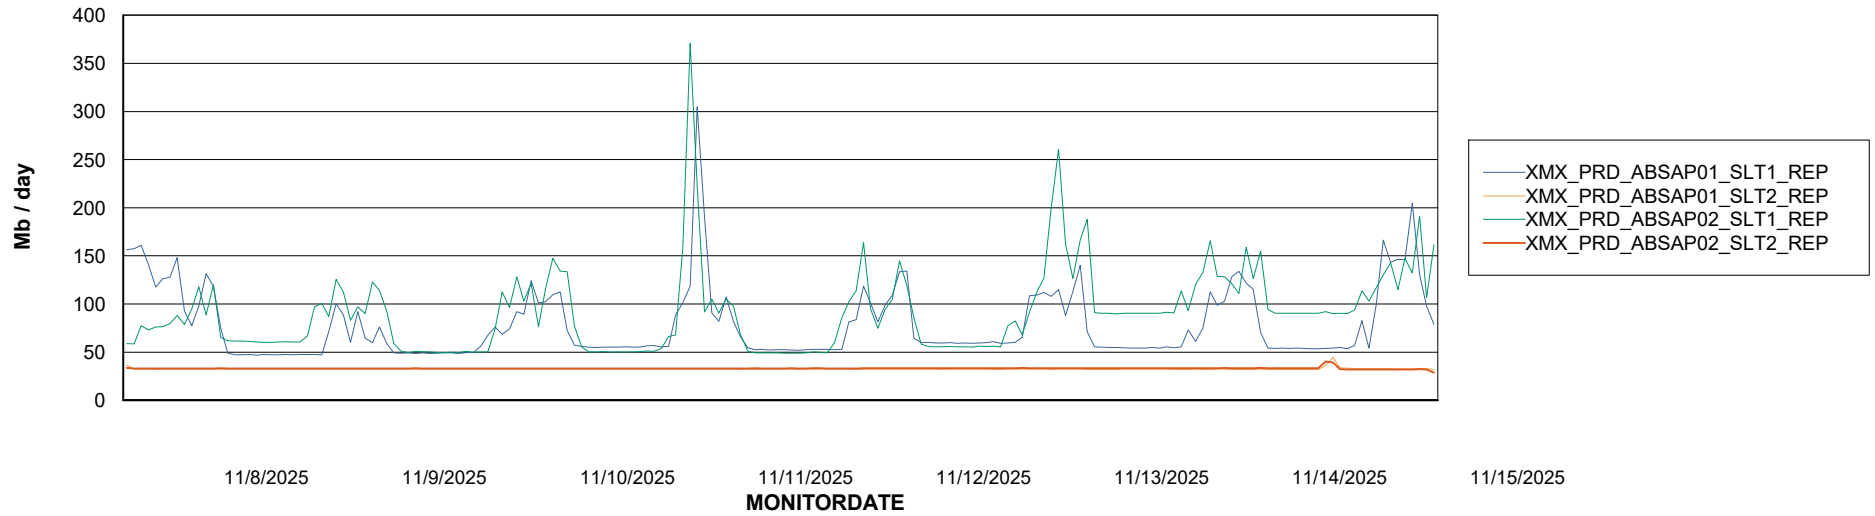

ABSSolute Application ReportServer Services

Avg memory used per ReportServer Service