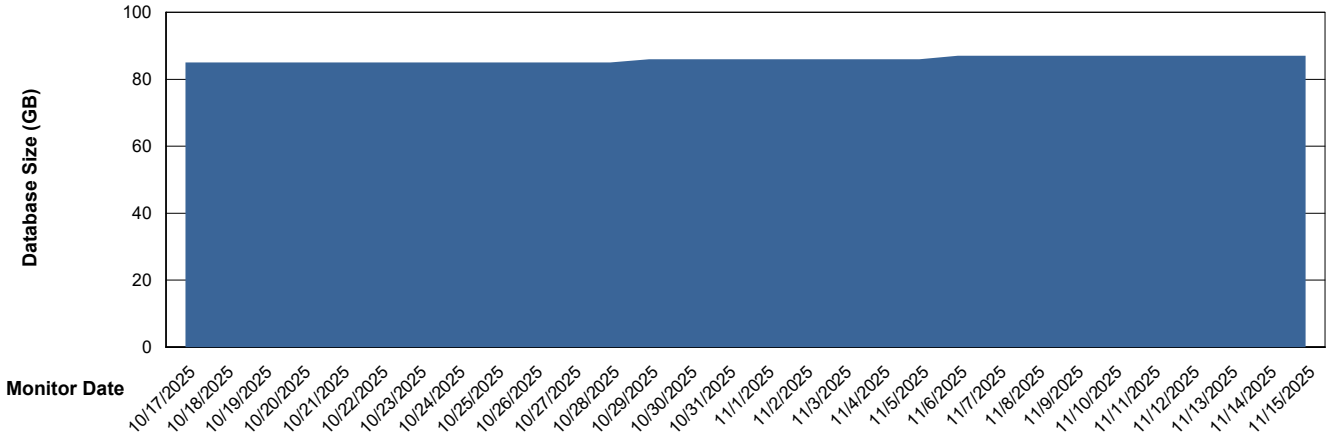

Weekly SLA Customer Report

Customer XMX Production (24/7)
Database ID 146

Database Performance XMX_PROD_ABSDB01_PRDB_ABS1

Weekly SLA Customer Report

Customer XMX Production (24/7)
Database ID 146

Database Performance XMX_PROD_ABSDB02_SBDB_HSBABS1

DB Processes Max 4
DB Processes Max 0
DB Processes Max 1,000

Weekly SLA Customer Report

Customer XMX Production (24/7)
 Database ID 146

DATABASE SIZE XMX_PROD_ABSDB01_PRDB_ABS1

Database growth over last month

Database Tablespace XMX_PROD_ABSDB01_PRDB_ABS1

Date	Tablespace Name	Filesize (Gb)	Usedsize (Gb)	Percentage free
11/15/2025	ABSDATA	79	65	17
	INDX	8	0	97
11/14/2025	ABSDATA	79	65	18
	INDX	8	0	97
11/13/2025	ABSDATA	79	65	18
	INDX	8	0	97
11/12/2025	ABSDATA	79	65	18
	INDX	8	0	97
11/11/2025	ABSDATA	79	65	18
	INDX	8	0	97
11/10/2025	ABSDATA	79	65	18
	INDX	8	0	97
11/9/2025	ABSDATA	79	65	18
	INDX	8	0	97