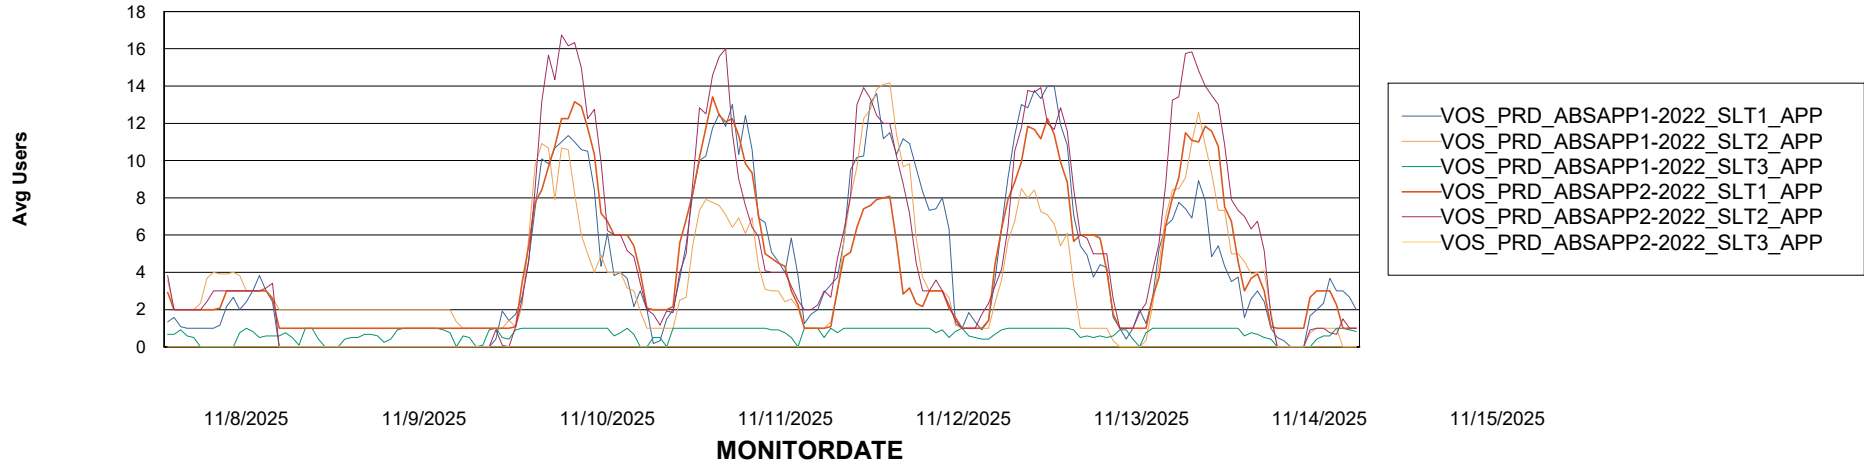

Avg users per day per ABS server