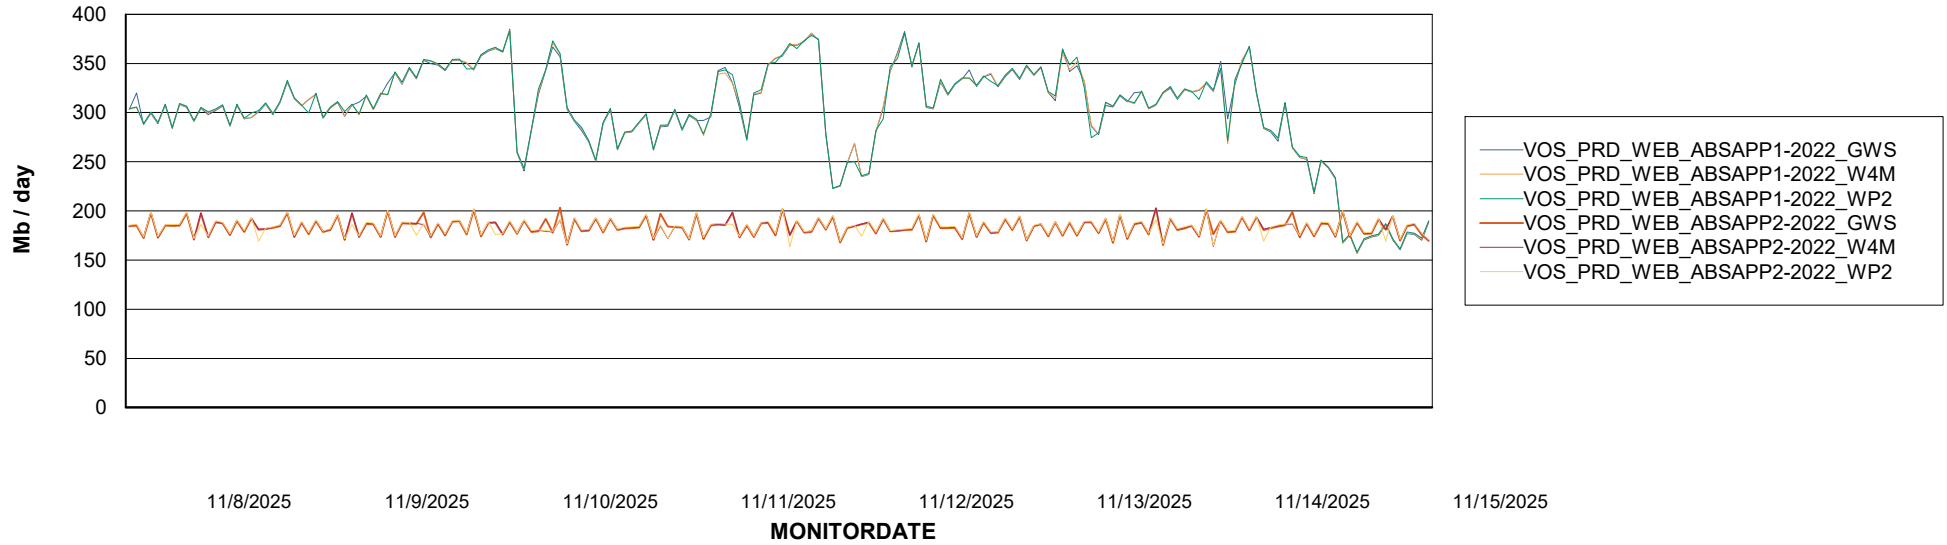

ABSSolute Web Component Services

Avg memory used per ABS Web component