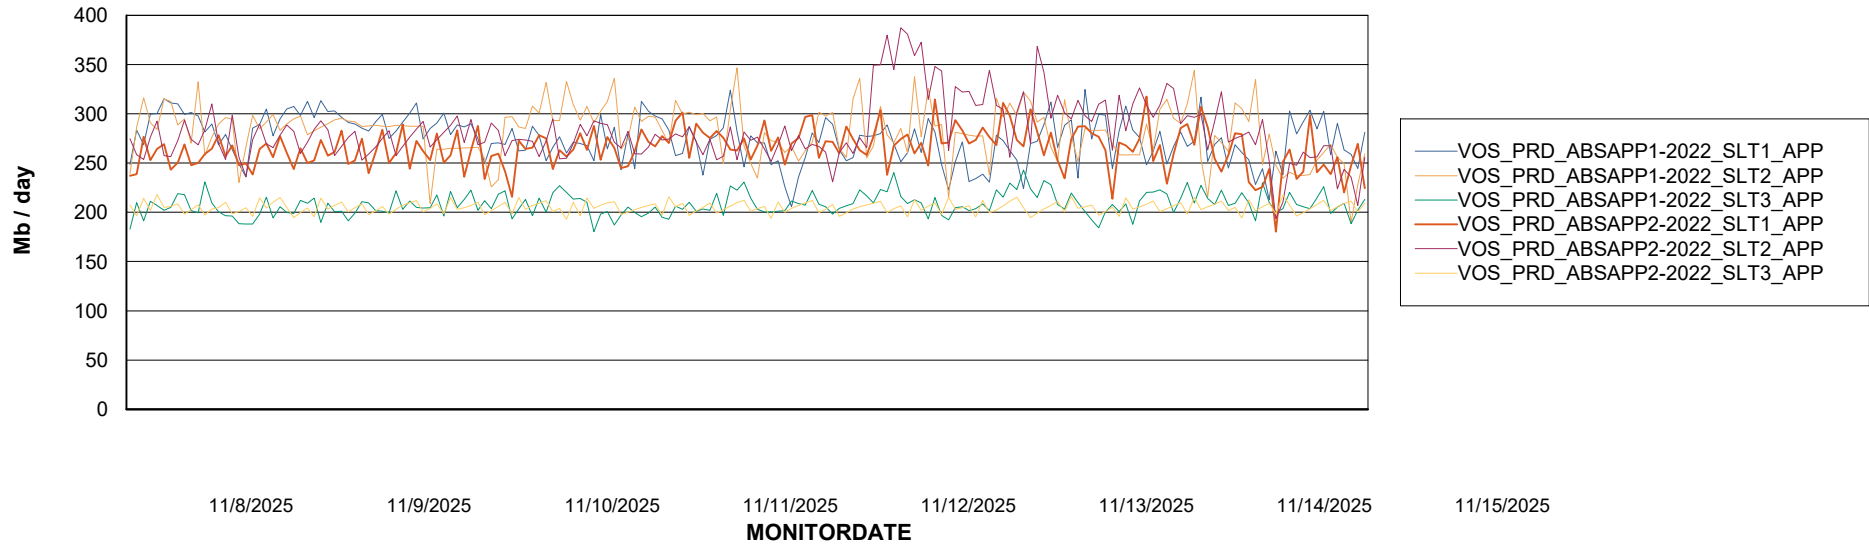

ABSSolute Application Server Services

Avg memory used per ABS Server Service