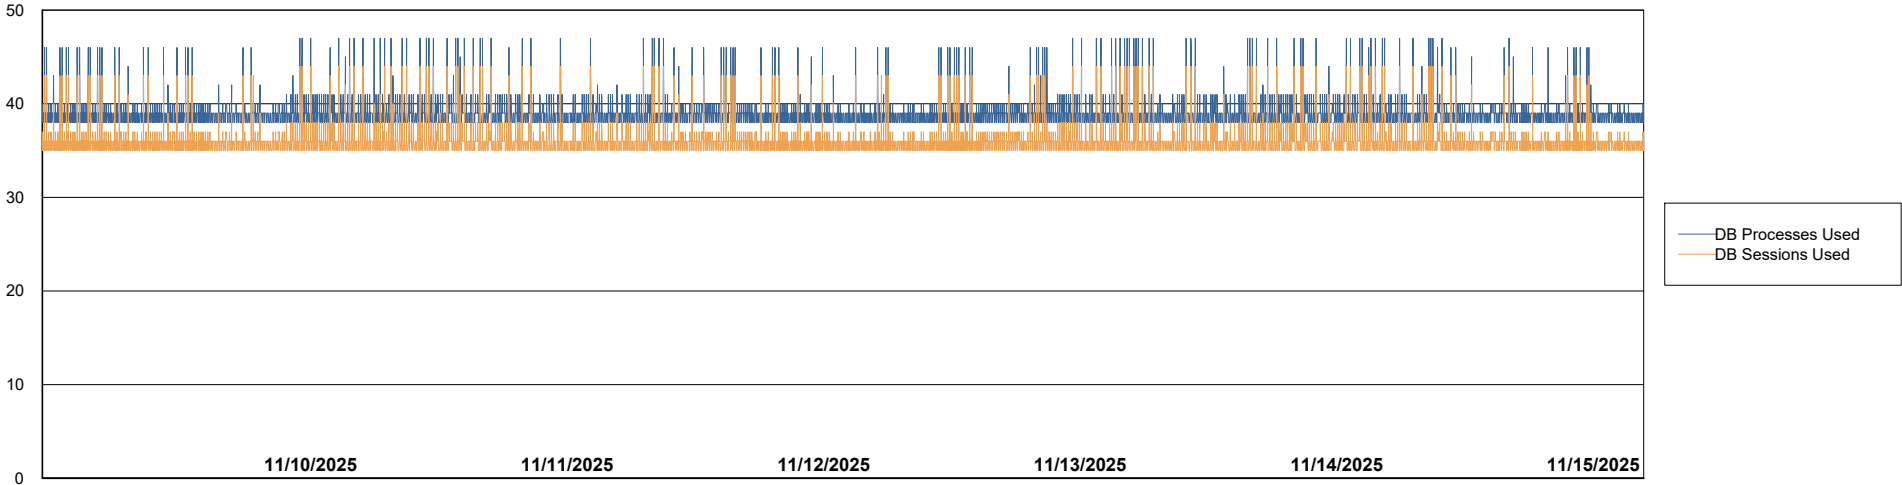

Database Performance VOS_PRD_ABSORA2-2022_HSBABS1

DB Processes Max 1,000