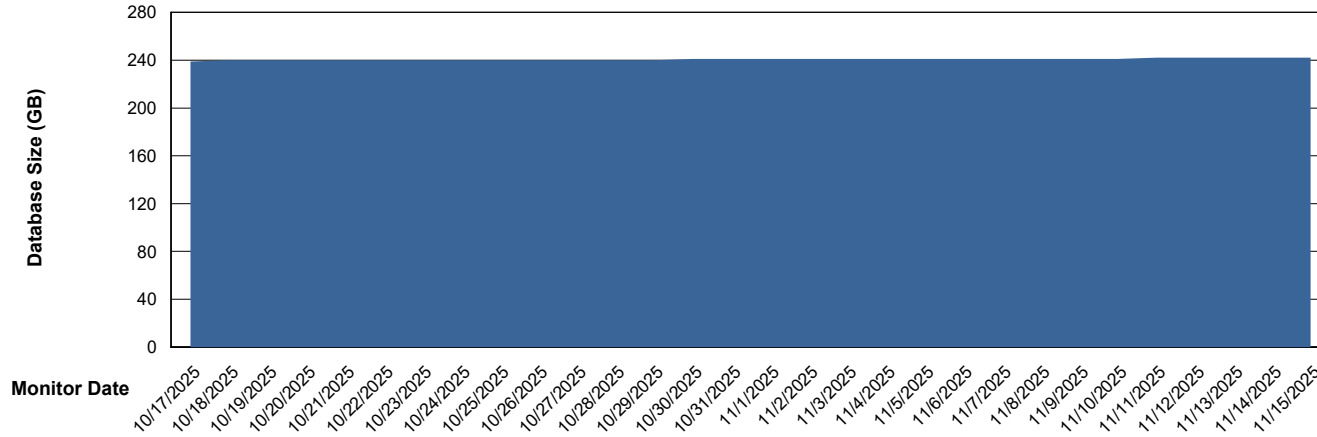

DB Processes Max 1,000

Weekly SLA Customer Report

Customer VOS_Production
Database ID 143

DATABASE SIZE VOS_PRD_ABSBI-2018_ABS1

Database growth over last month

DATABASE SIZE VOS_PRD_ABSBI-2025_ABS1

Database growth over last month