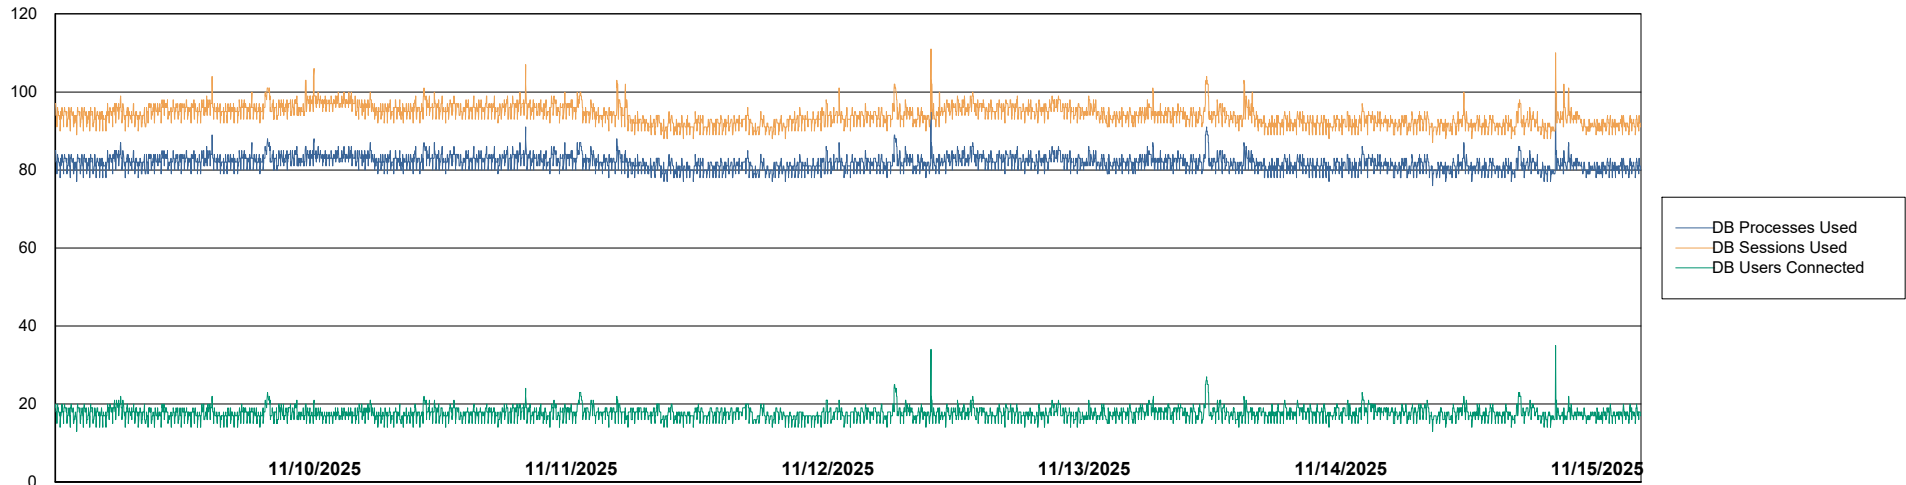

Weekly SLA Customer Report

Customer VOS_Production
Database ID 143

Database Performance VOS_PRD_ABSBI-2018_ABS1

Weekly SLA Customer Report

Customer VOS_Production
Database ID 143

Database Performance VOS_PRD_ABSBI-2025_ABS1