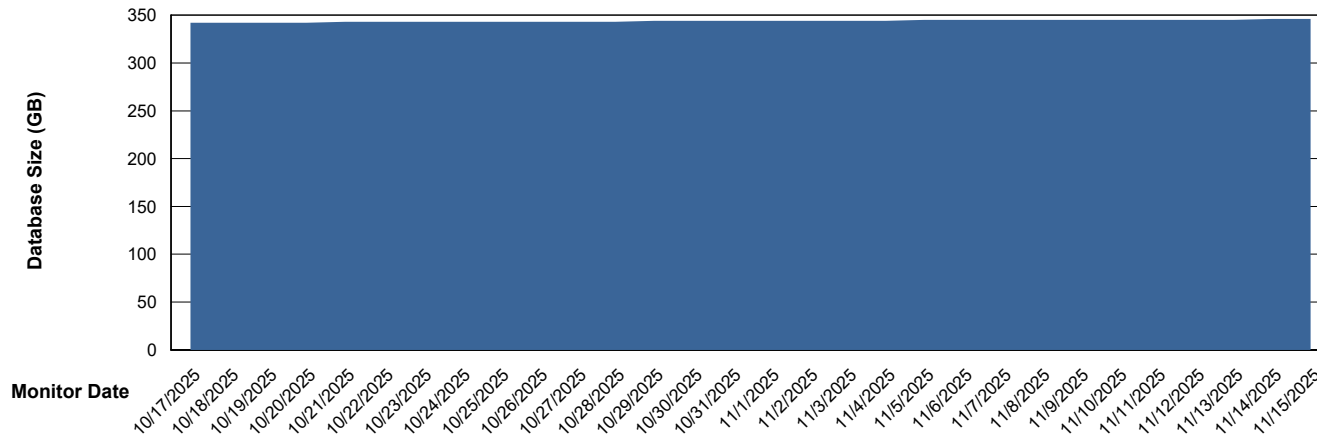

DB Processes Max 1,000

Weekly SLA Customer Report

Customer VOS_Production
Database ID 143

DATABASE SIZE VOS_PRD_ABSBI-2018_ABS1

Database growth over last month

DATABASE SIZE VOS_PRD_ABSBI-2025_ABS1

Database growth over last month