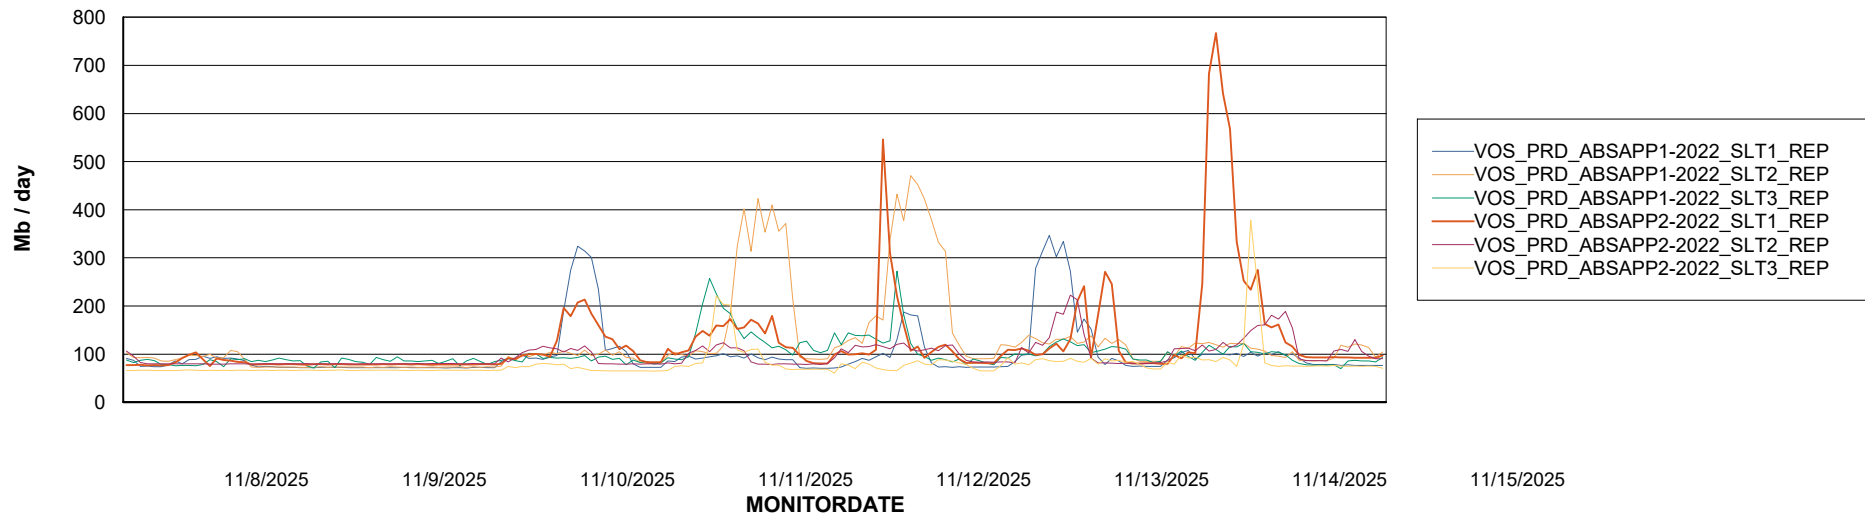

Avg memory used per ABS Server Service

Avg users per day per ABS server

Weekly SLA Customer Report

Customer VOS_Production
Database ID 143

ABSSolute Application ReportServer Services

Avg memory used per ReportServer Service