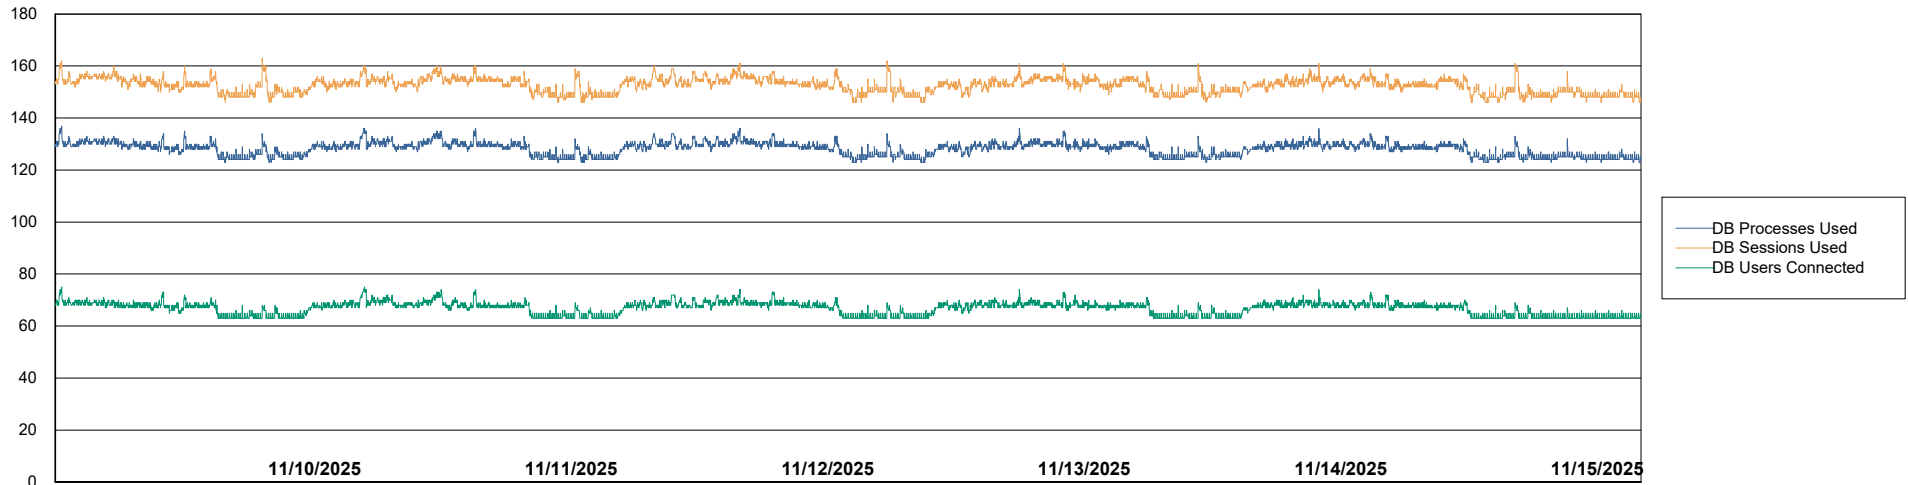

Database Performance VOS_PRD_ABSORA1-2022_ABS1