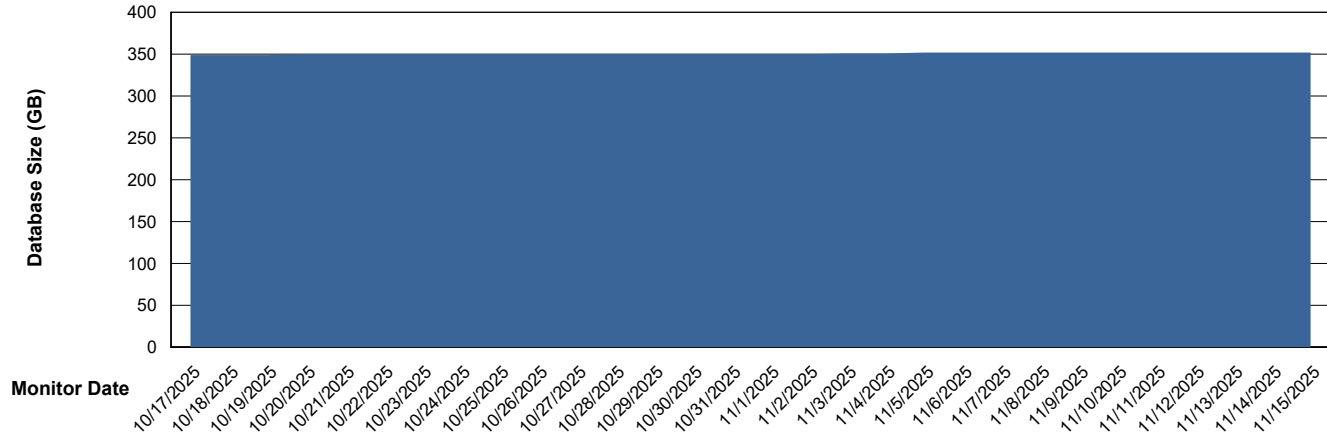

Database growth over last month