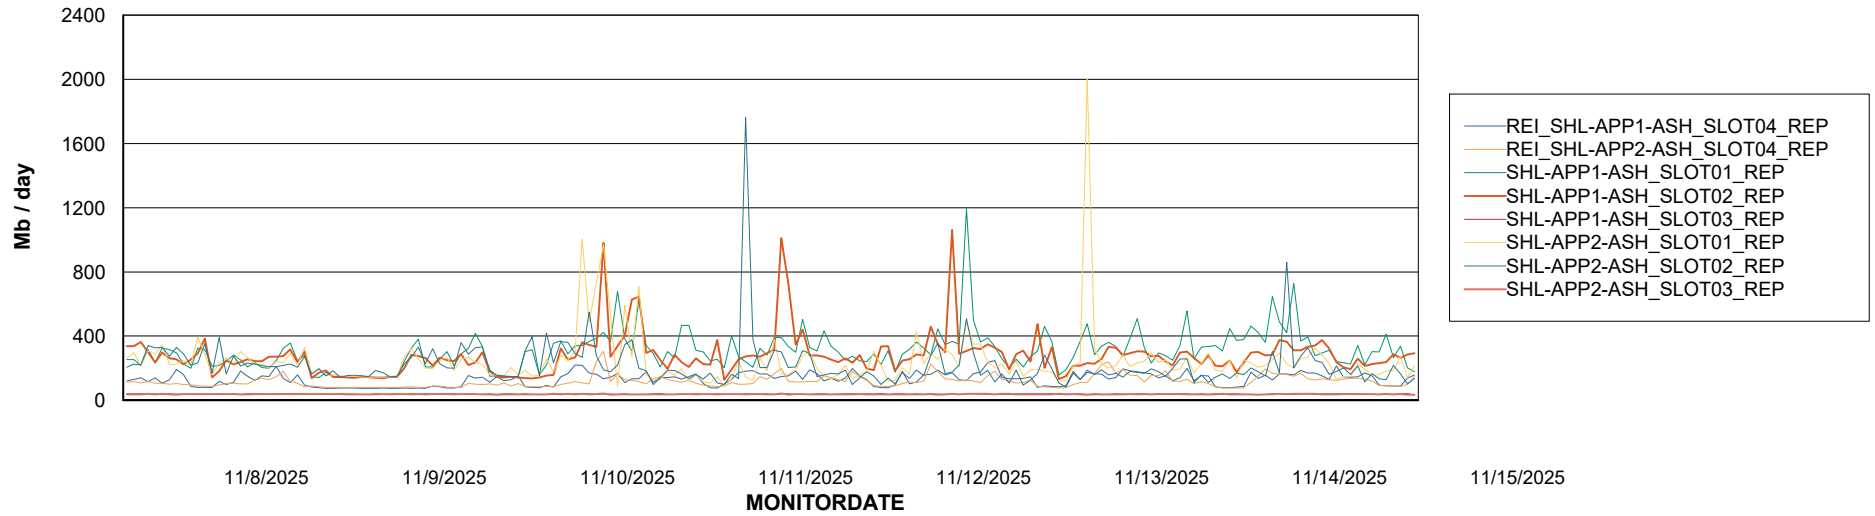

Avg memory used per ABS Server Service

Avg users per day per ABS server

Weekly SLA Customer Report

Customer SHL OCI ASH Production
Database ID 182

ABSSolute Application ReportServer Services

Avg memory used per ReportServer Service