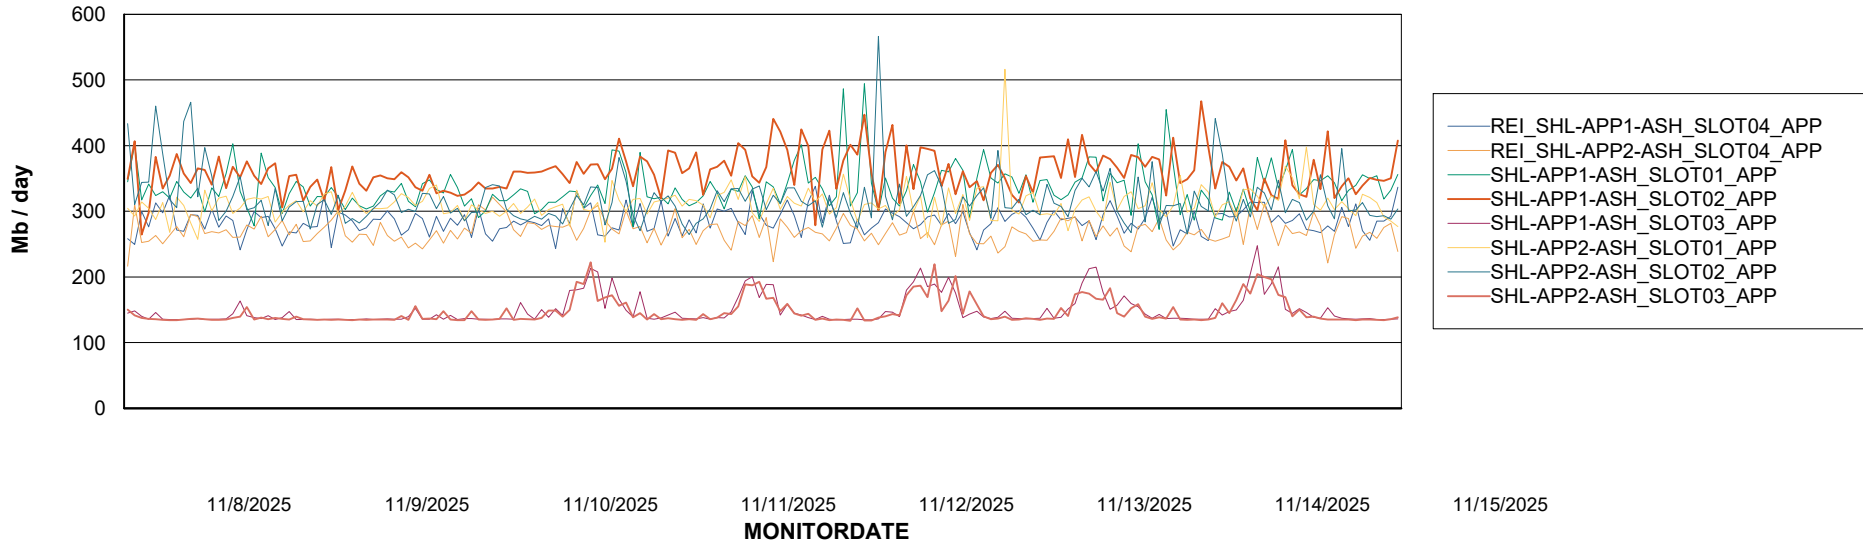

ABSSolute Application Server Services

Avg memory used per ABS Server Service