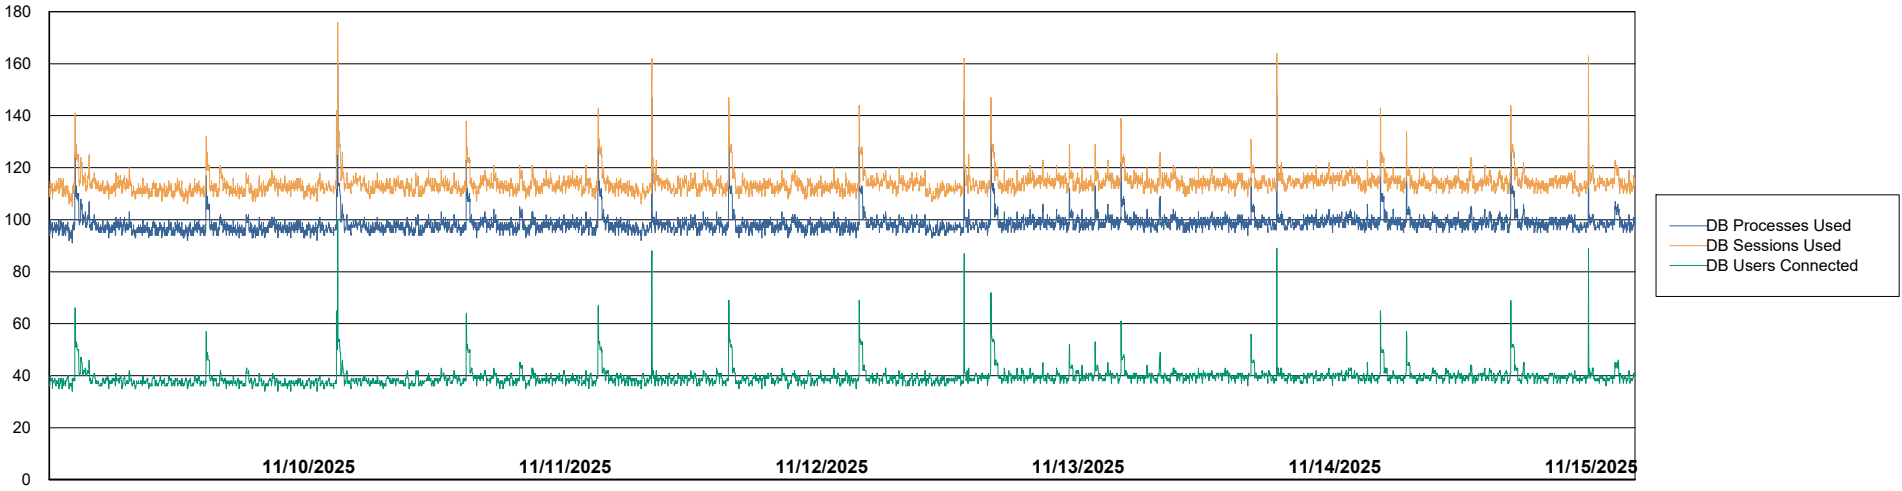

Database Performance SHL-BI-ASH_PROD_ABS1