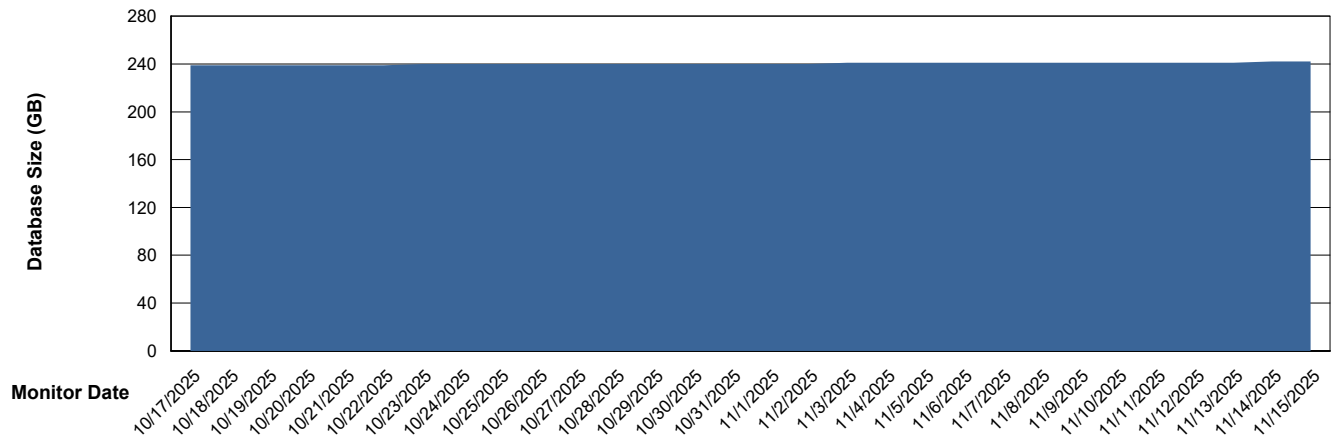

Customer SHL OCI ASH Production
Database ID 182

DATABASE SIZE SHL-BI-ASH_PROD_ABS1

Database growth over last month

DATABASE SIZE SHL-DBS1-ASH_PROD_ABS1

Database growth over last month

Weekly SLA Customer Report

Customer SHL OCI ASH Production
Database ID 182

Database Tablespace SHL-BI-ASH_PROD_ABS1

Date	Tablespace Name	Filesize (Gb)	Usedsize (Gb)	Percentage free
11/15/2025	ABSDATA	30	19	38
	INDX	35	19	46
11/14/2025	ABSDATA	30	19	38
	INDX	35	19	46
11/13/2025	ABSDATA	30	19	38
	INDX	35	19	46
11/12/2025	ABSDATA	30	19	38
	INDX	35	19	46
11/11/2025	ABSDATA	30	19	38
	INDX	35	19	46
11/10/2025	ABSDATA	30	18	38
	INDX	35	19	47
11/9/2025	ABSDATA	30	18	38
	INDX	35	19	47