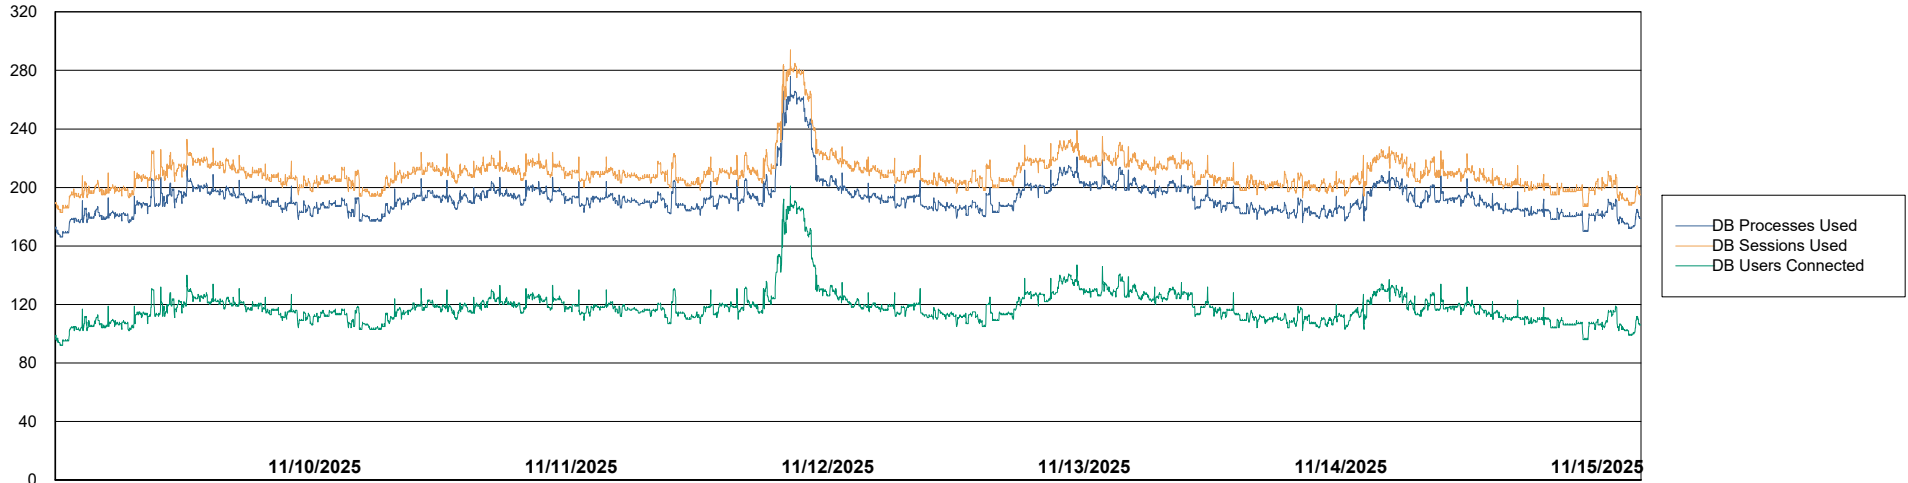

Weekly SLA Customer Report

Customer SHL OCI ASH Production
Database ID 182

Database Performance SHL-BI-ASH_PROD_ABS1

Weekly SLA Customer Report

Customer SHL OCI ASH Production
Database ID 182

Database Performance SHL-DBS1-ASH_PROD_ABS1