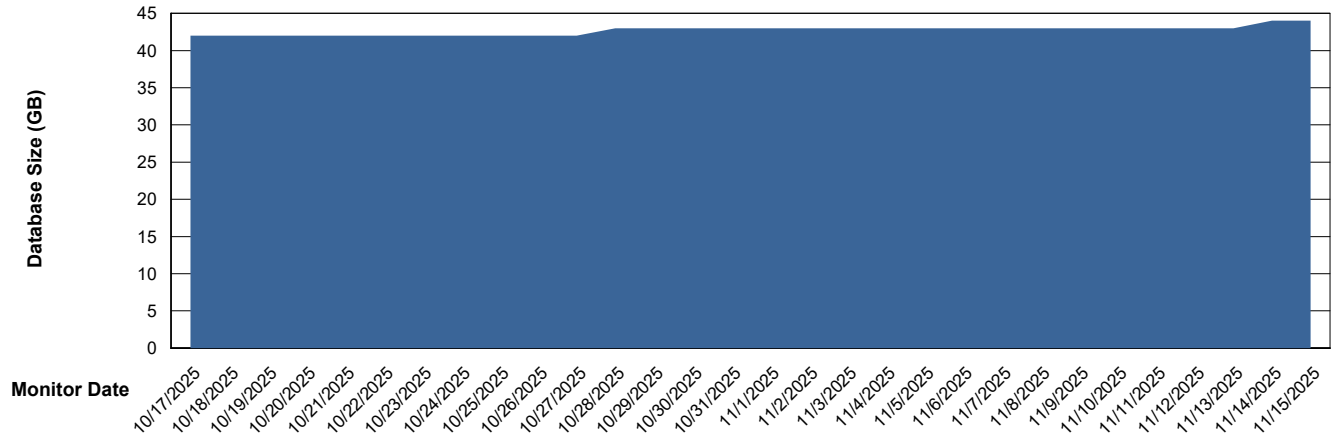

Weekly SLA Customer Report

Customer SHL OCI ASH Production
Database ID 182

Database Performance SHL-BI-ASH_PROD_ABS1

Weekly SLA Customer Report

Customer SHL OCI ASH Production
Database ID 182

Database Performance SHL-DBS1-ASH_PROD_ABS1

Weekly SLA Customer Report

Customer SHL OCI ASH Production
Database ID 182

Database Performance SHL-DBS2-ASH_PROD_HSBABS1

DB Processes Max 0
DB Processes Max 4
DB Processes Max 1,000

Weekly SLA Customer Report

Customer SHL OCI ASH Production
Database ID 182

DATABASE SIZE SHL-BI-ASH_PROD_ABS1

Database growth over last month

DATABASE SIZE SHL-DBS1-ASH_PROD_ABS1

Database growth over last month

Weekly SLA Customer Report