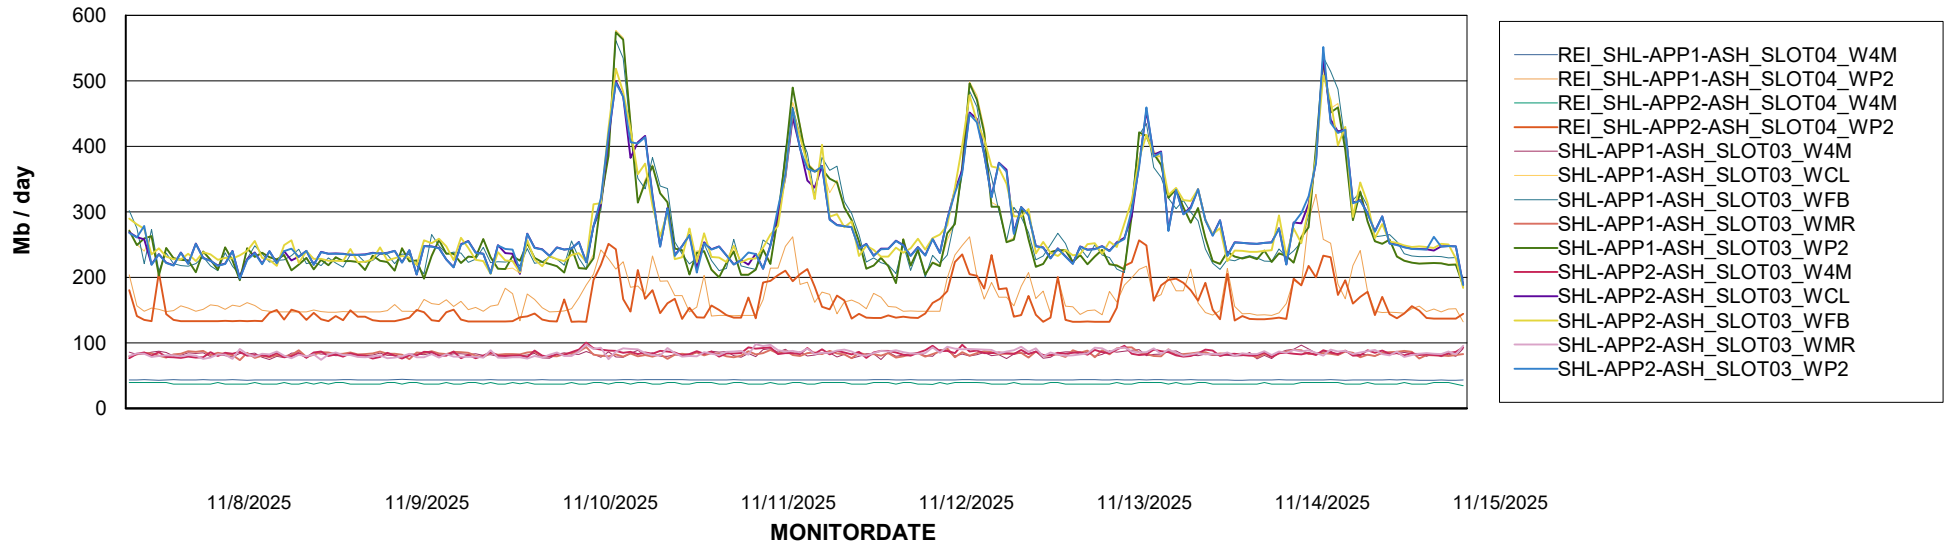

ABSSolute Web Component Services

Avg memory used per ABS Web component