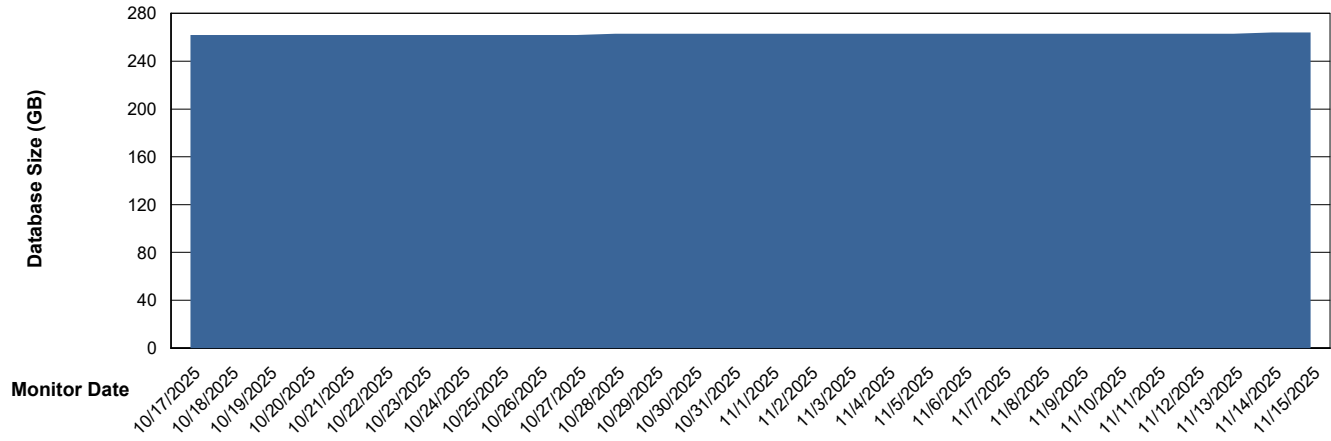

Weekly SLA Customer Report

Customer SGS_Production
Database ID 224

Database Performance SGS_PRD_ABS-DB17_HSBABS1

DB Processes Max 1,000

Weekly SLA Customer Report

Customer SGS_Production
Database ID 224

DATABASE SIZE SGS_PRD_ABS-BI02_ABS1

Database growth over last month

DATABASE SIZE SGS_PRD_ABS-DB16_ABS1

Database growth over last month

Weekly SLA Customer Report

Customer SGS_Production
Database ID 224

Database Tablespace SGS_PRD_ABS-BI02_ABS1