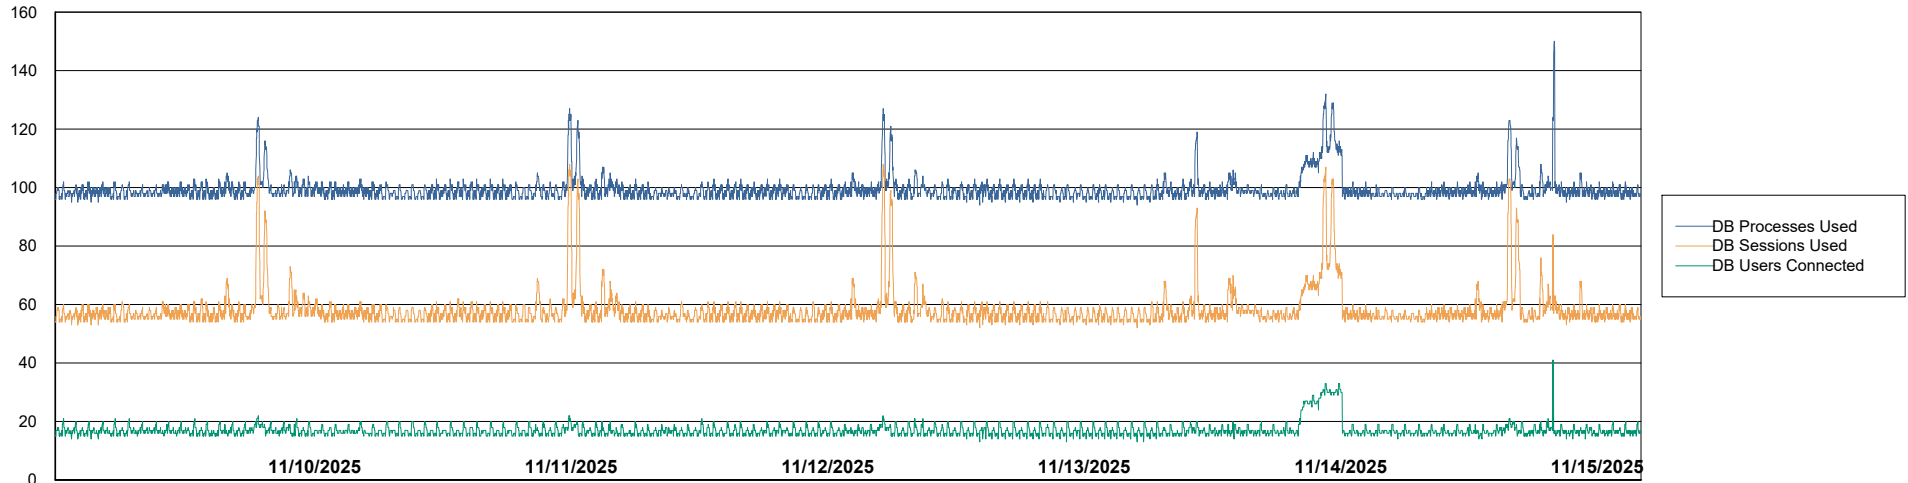

Database Performance SGS_PRD_ABS-BI02_ABS1