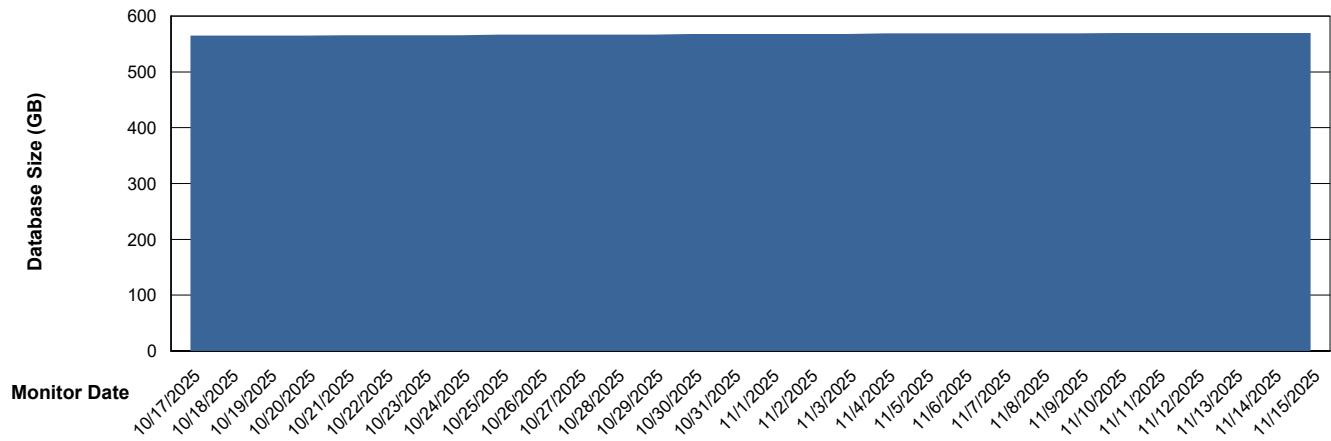

DATABASE SIZE SGS_PRD_ABS-DB16_ABS1

Database growth over last month