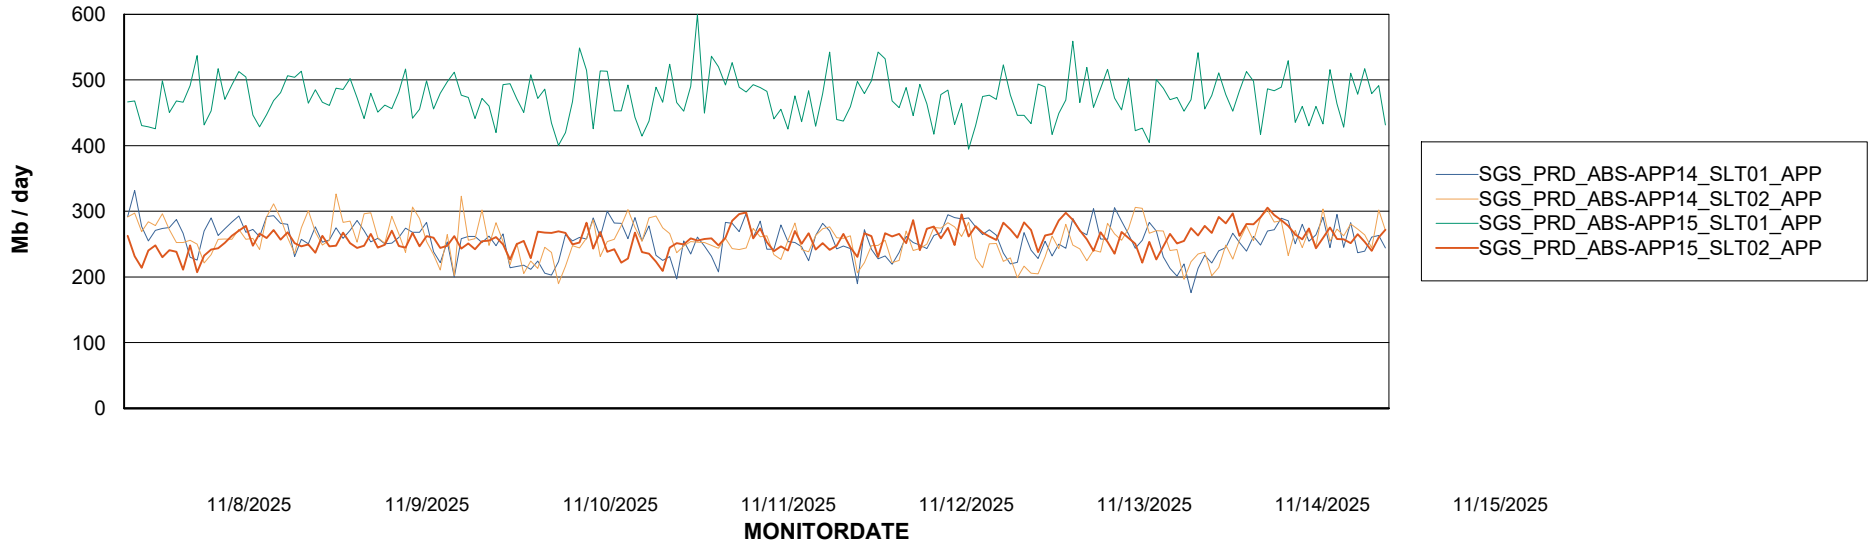

ABSSolute Application Server Services

Avg memory used per ABS Server Service