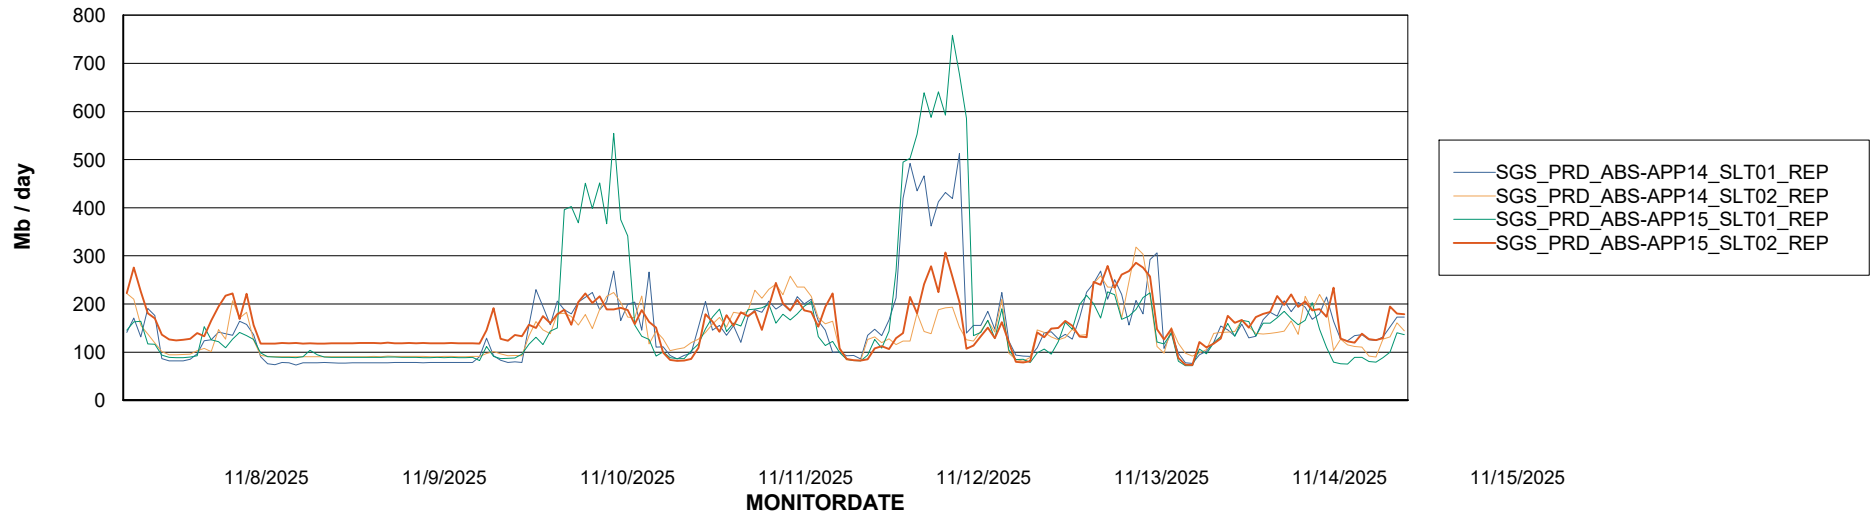

Avg memory used per ABS Server Service

Avg users per day per ABS server

Weekly SLA Customer Report

Customer SGS_Production
Database ID 224

ABSSolute Application ReportServer Services

Avg memory used per ReportServer Service