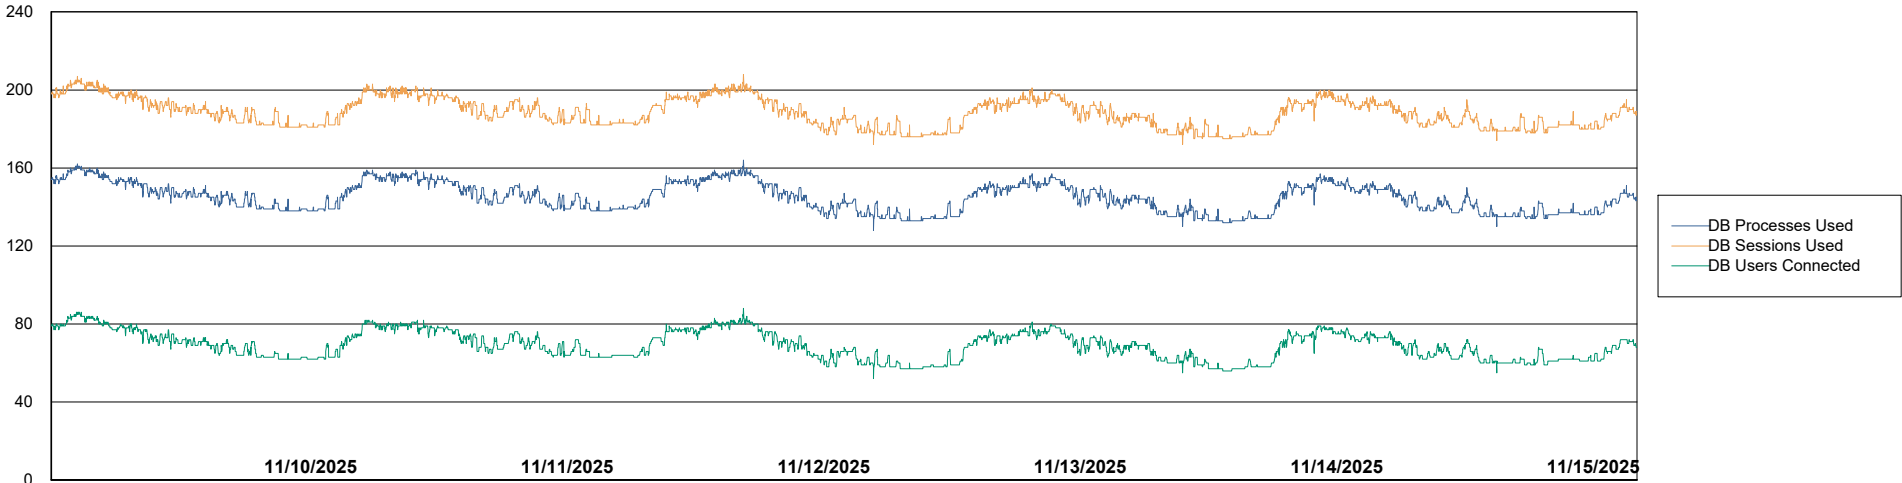

Weekly SLA Customer Report

Customer SGS_Production
Database ID 224

Database Performance SGS_PRD_ABS-BI02_ABS1

Weekly SLA Customer Report

Customer SGS_Production
Database ID 224

Database Performance SGS_PRD_ABS-DB16_ABS1