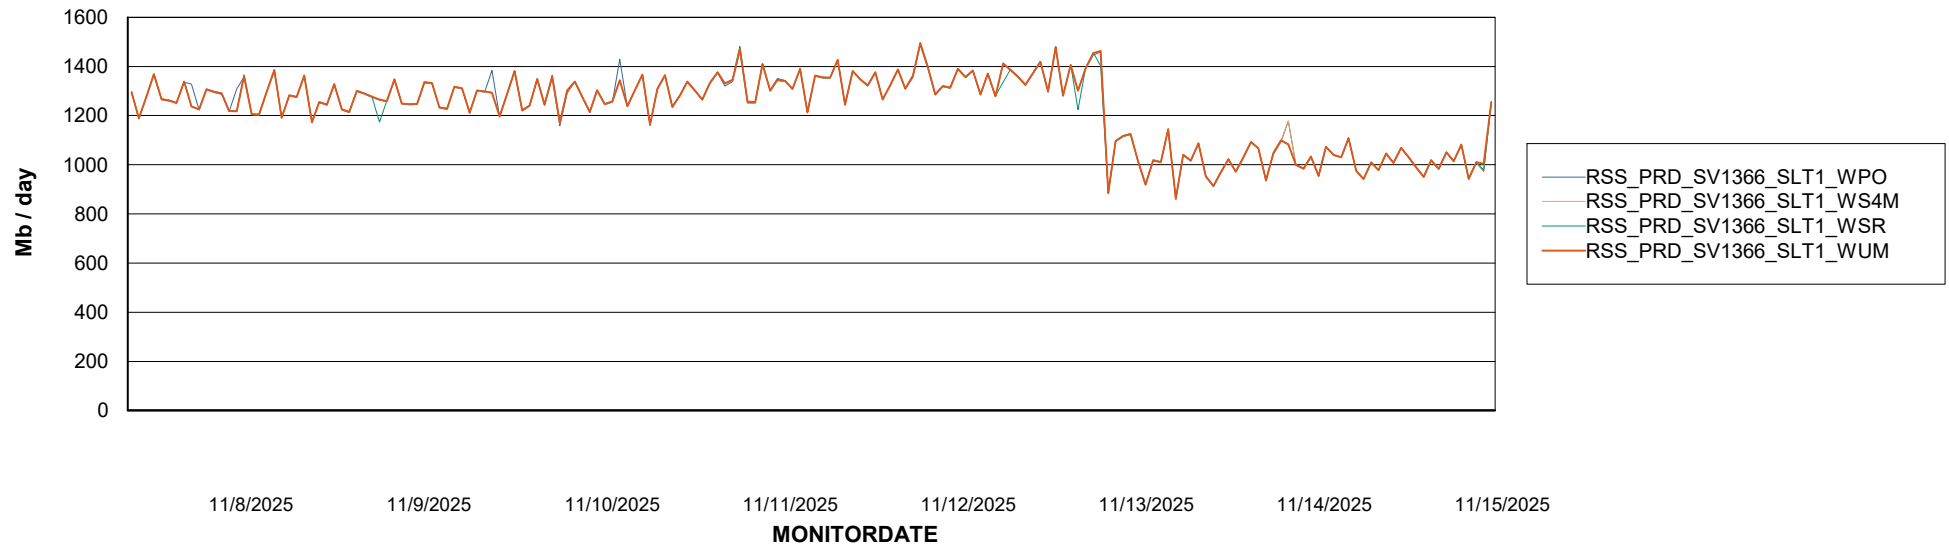

ABSSolute Web Component Services

Avg memory used per ABS Web component