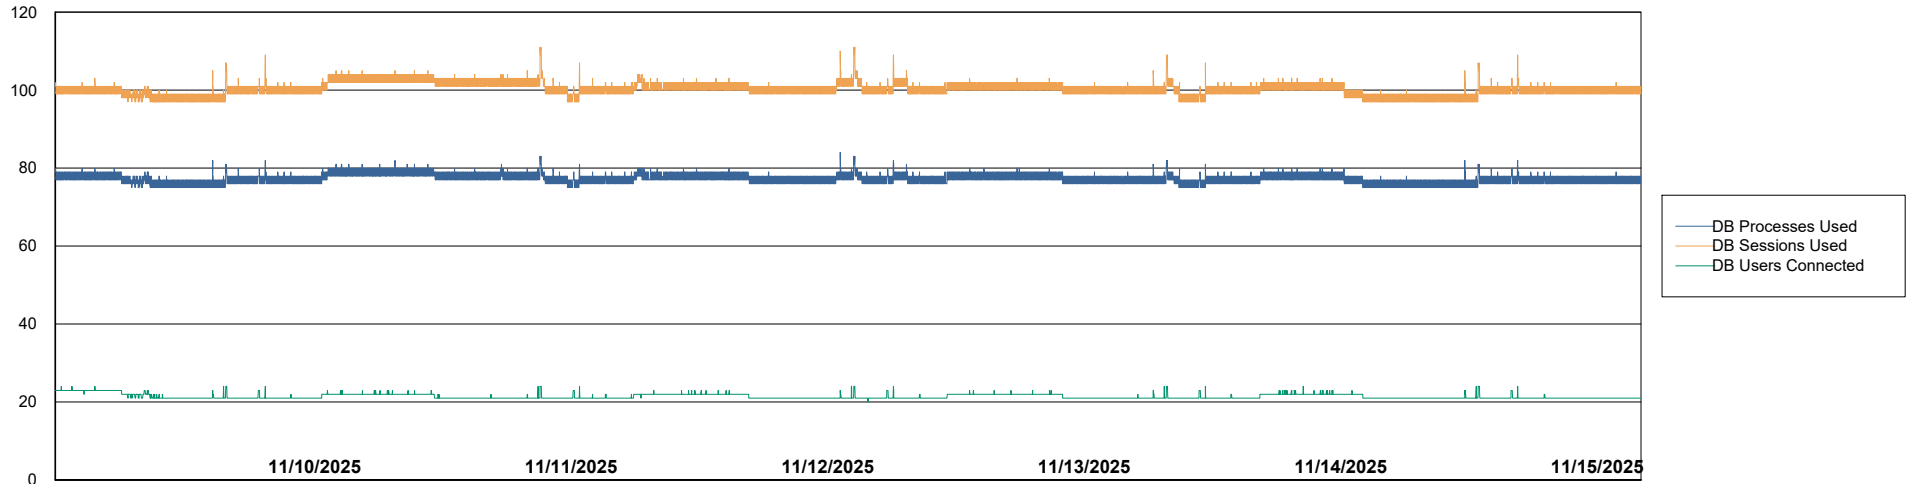

Database Performance RSS_PRD_SV1364_PRD_ABS1