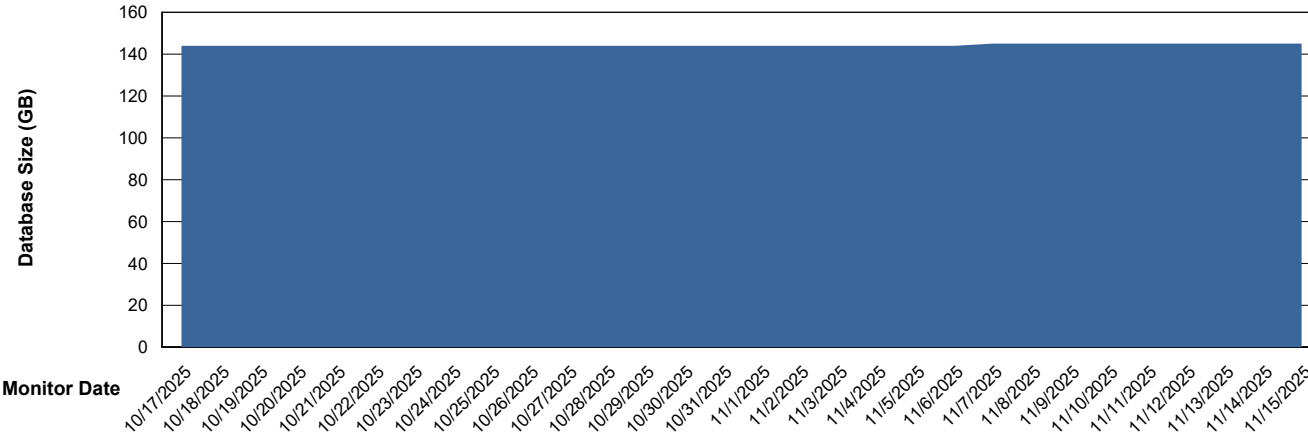

Database growth over last month

Database Tablespace RSS_PRD_SV1364_PRD_ABS1

Date	Tablespace Name	Filesize (Gb)	Usedsize (Gb)	Percentage free
11/15/2025	ABSDATA	71	60	16
	INDX	96	80	17
11/14/2025	ABSDATA	71	60	16
	INDX	96	80	17
11/13/2025	ABSDATA	71	59	16
	INDX	96	80	17
11/12/2025	ABSDATA	71	59	16
	INDX	96	80	17
11/11/2025	ABSDATA	71	59	16
	INDX	96	80	17
11/10/2025	ABSDATA	71	59	16
	INDX	96	80	17
11/9/2025	ABSDATA	71	59	16
	INDX	96	80	17