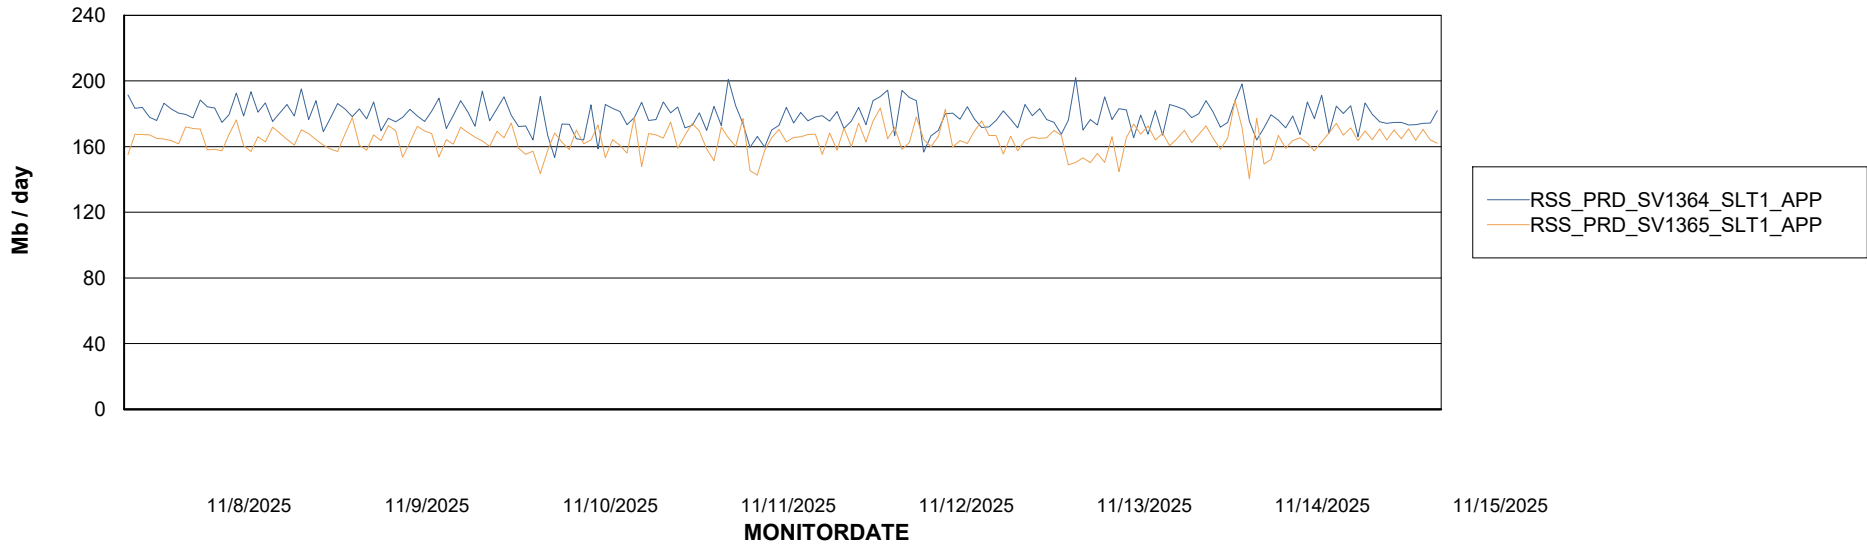

ABSSolute Application Server Services

Avg memory used per ABS Server Service