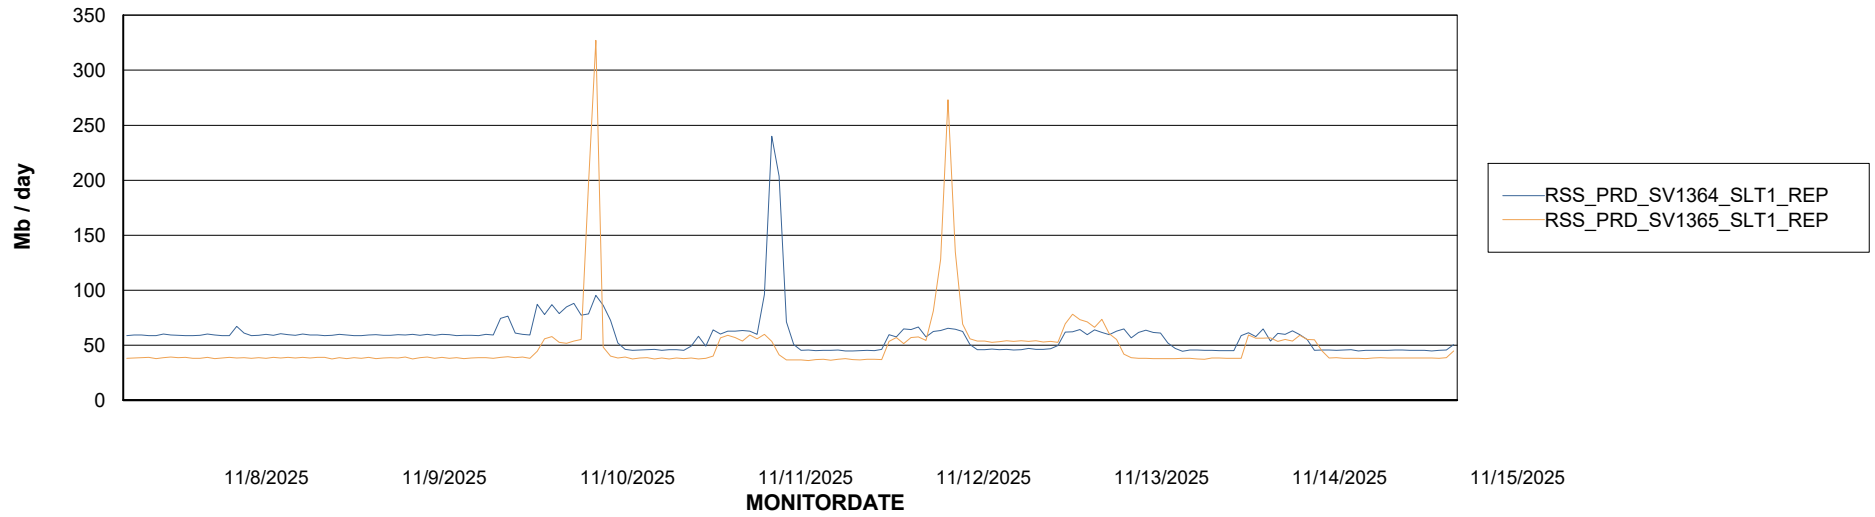

ABSSolute Application ReportServer Services

Avg memory used per ReportServer Service