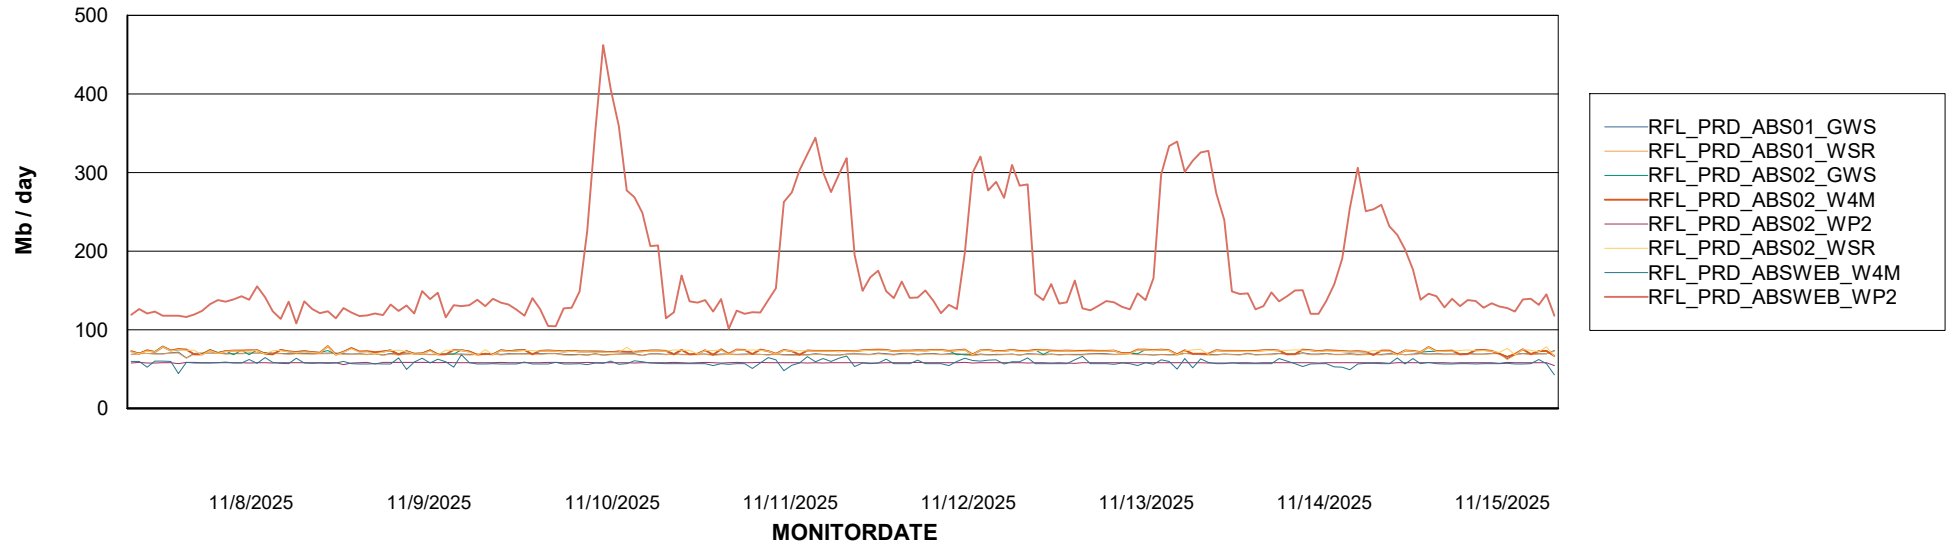

ABSolute Web Component Services

Avg memory used per ABS Web component