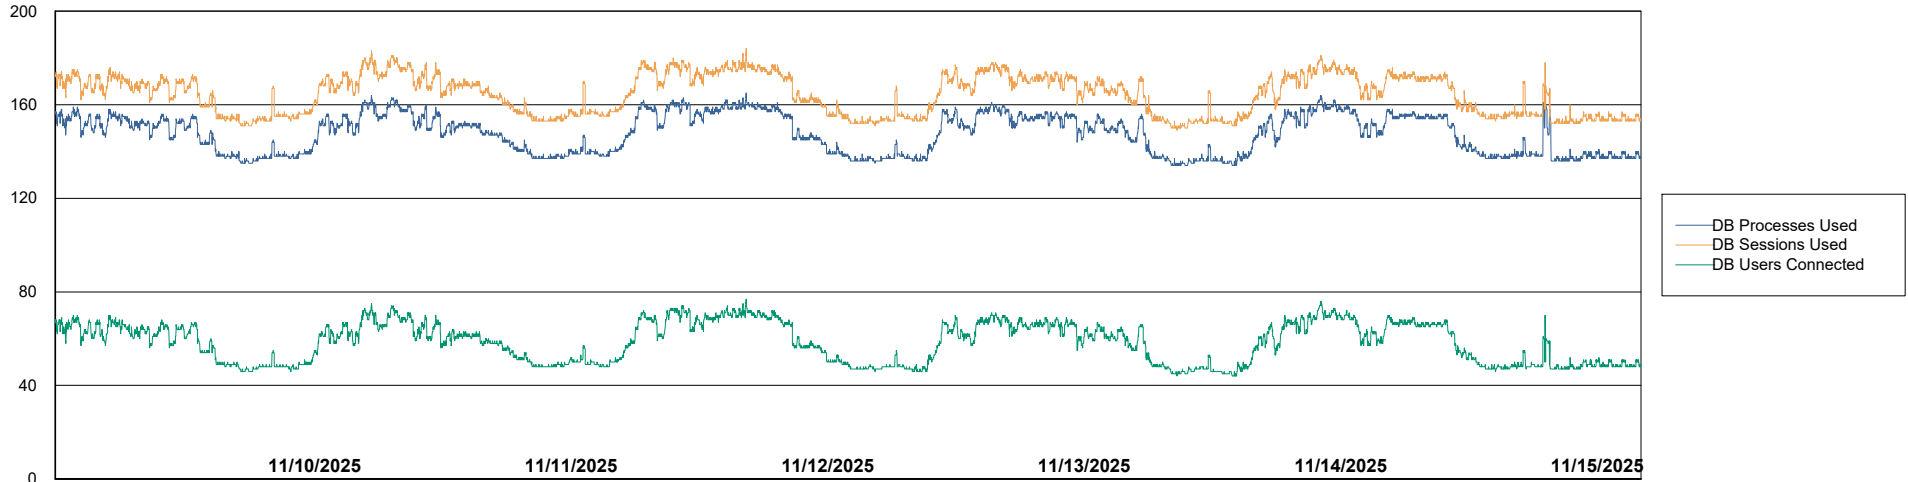

Database Performance RFL_PRD_ABS01_DB