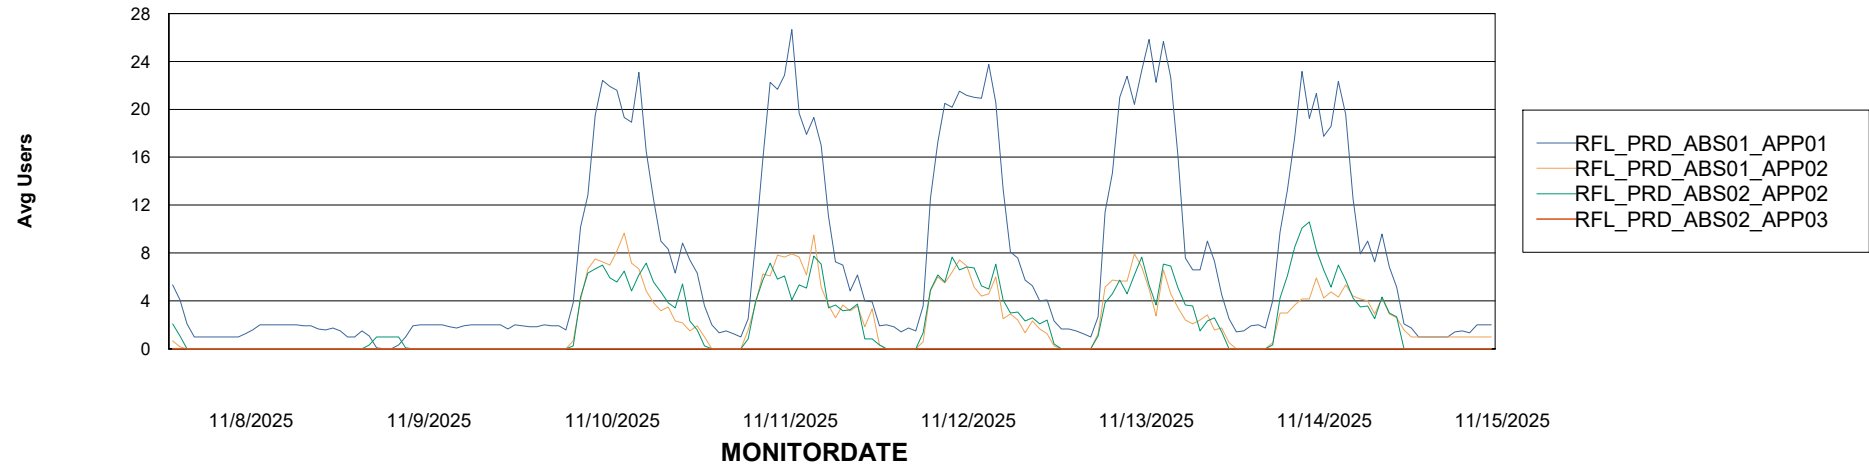

Avg users per day per ABS server