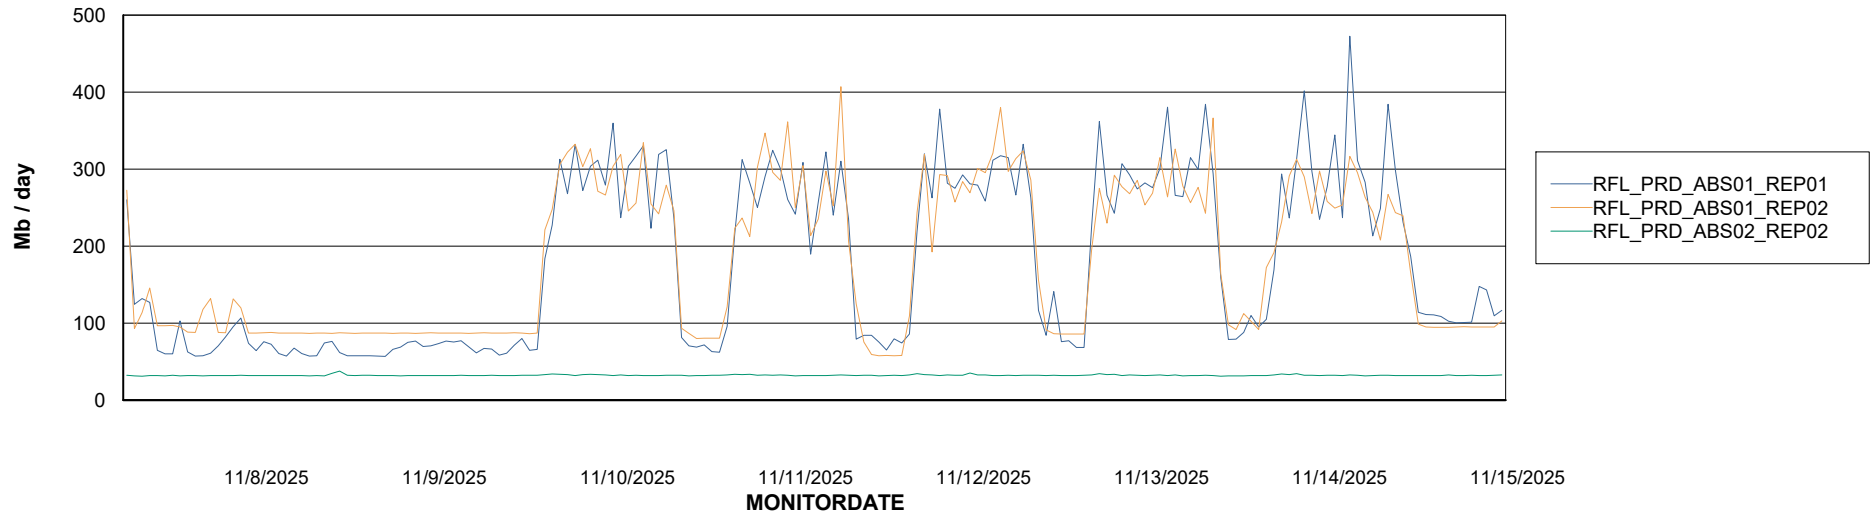

Avg memory used per ABS Server Service

Avg users per day per ABS server

Weekly SLA Customer Report

Customer RFL_Production
Database ID 36

ABSSolute Application ReportServer Services

Avg memory used per ReportServer Service