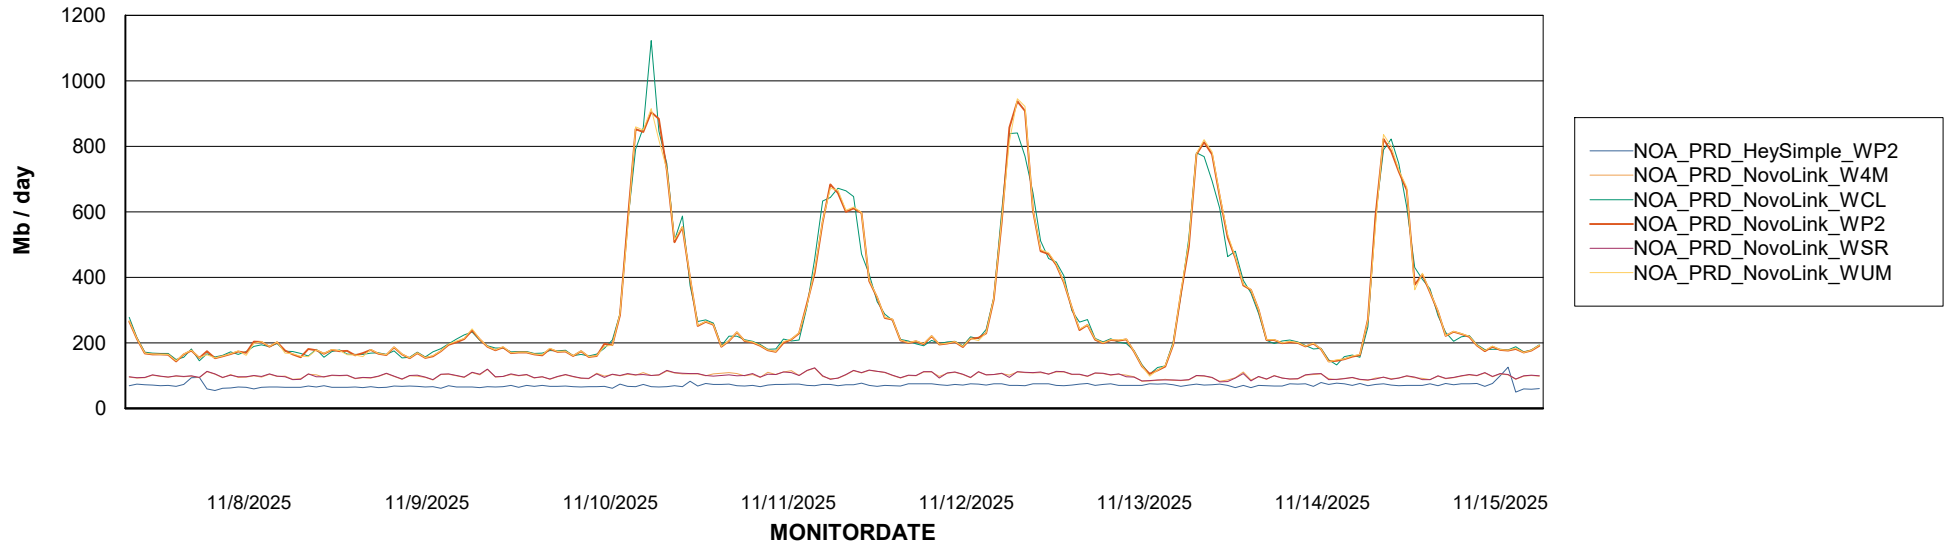

ABSSolute Web Component Services

Avg memory used per ABS Web component