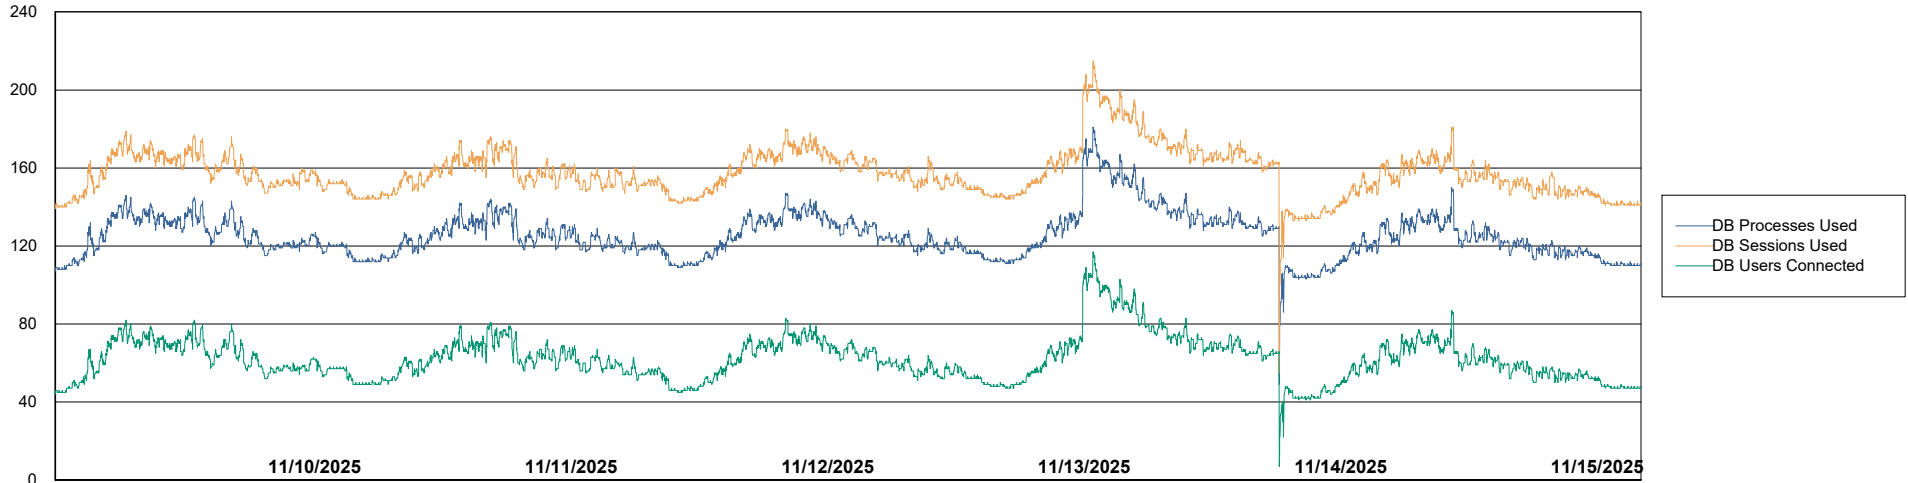

Database Performance NOA_PRD_NovoABS01_ABS1