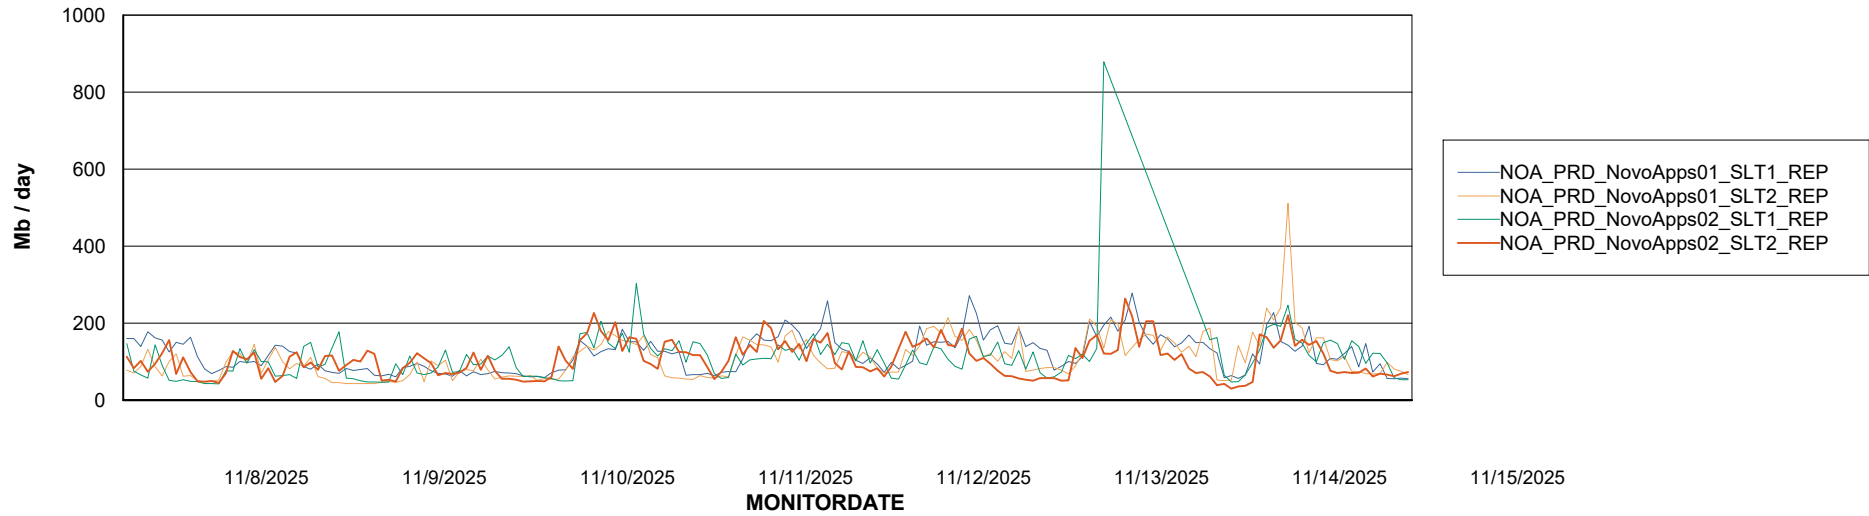

ABSSolute Application ReportServer Services

Avg memory used per ReportServer Service