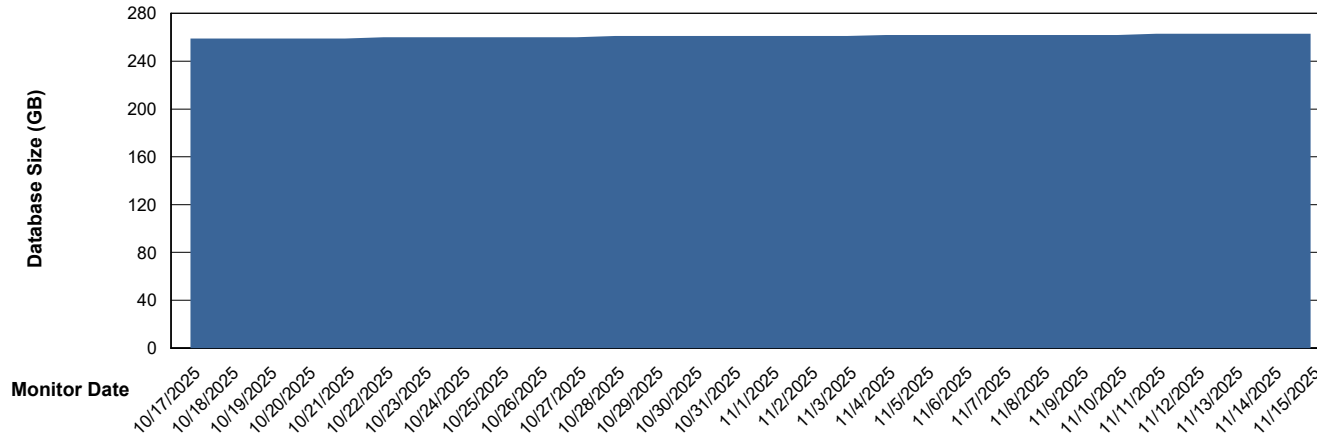

DATABASE SIZE NOA_PRD_NHSBI_ABS1

Database growth over last month