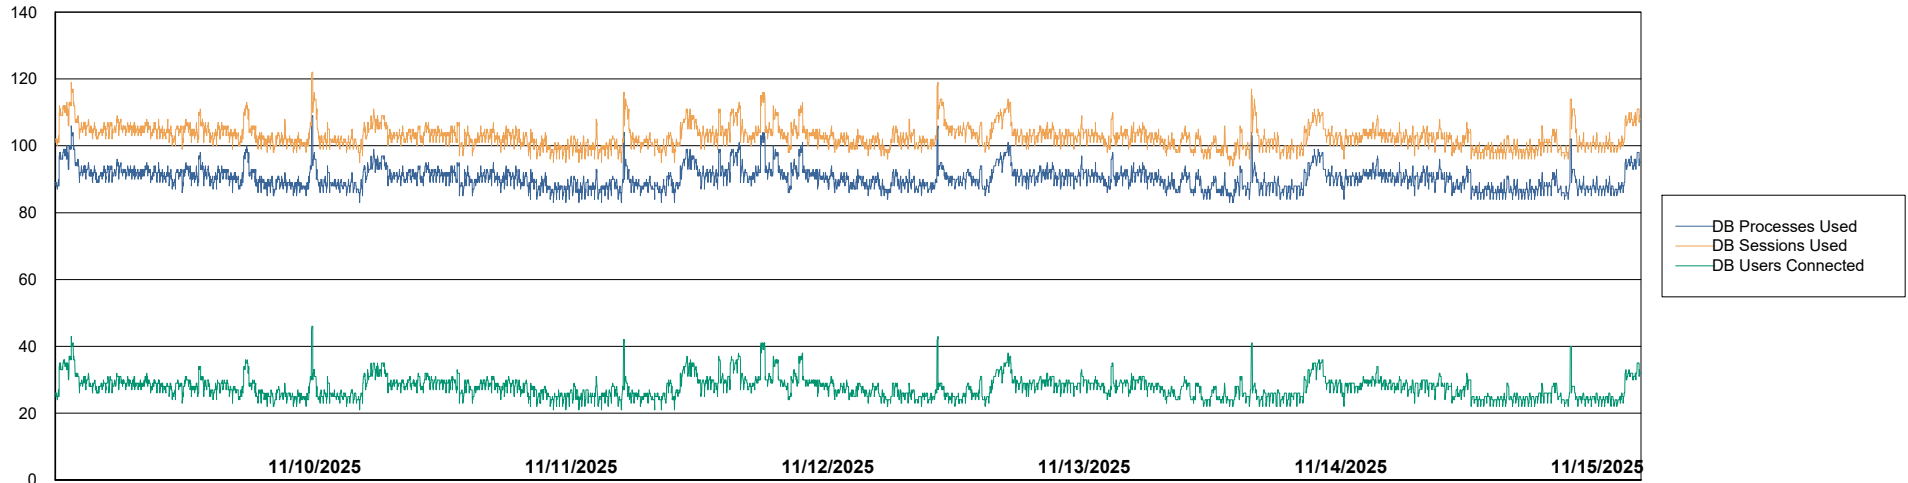

Database Performance NOA_PRD_NHSBI_ABS1