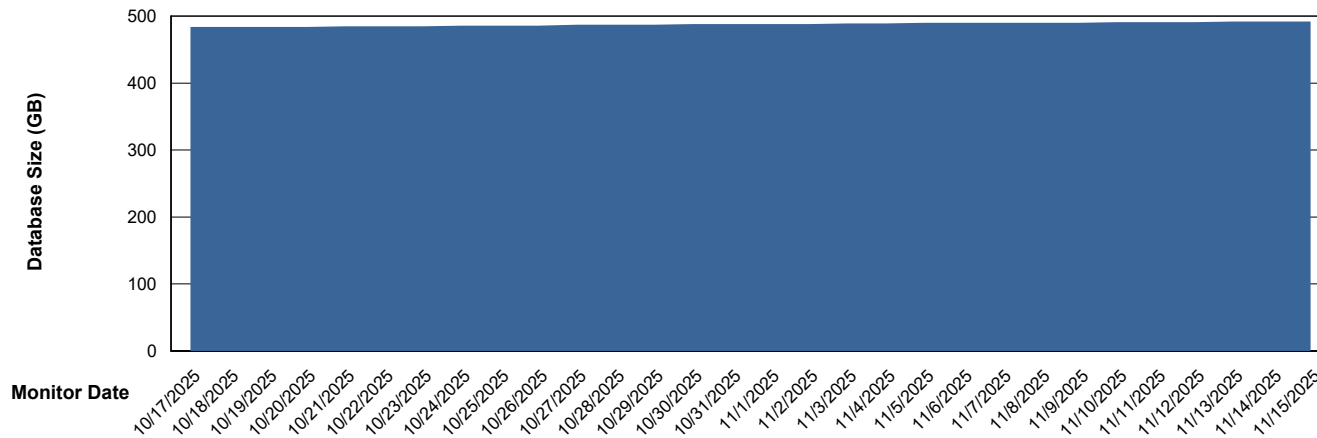

# Weekly SLA Customer Report

Customer NOA\_Production (24/7)  
Database ID 116

DATABASE SIZE NOA\_PRD\_NHSBI\_ABS1

### Database growth over last month

DATABASE SIZE NOA\_PRD\_NovoABS01\_ABS1

### Database growth over last month