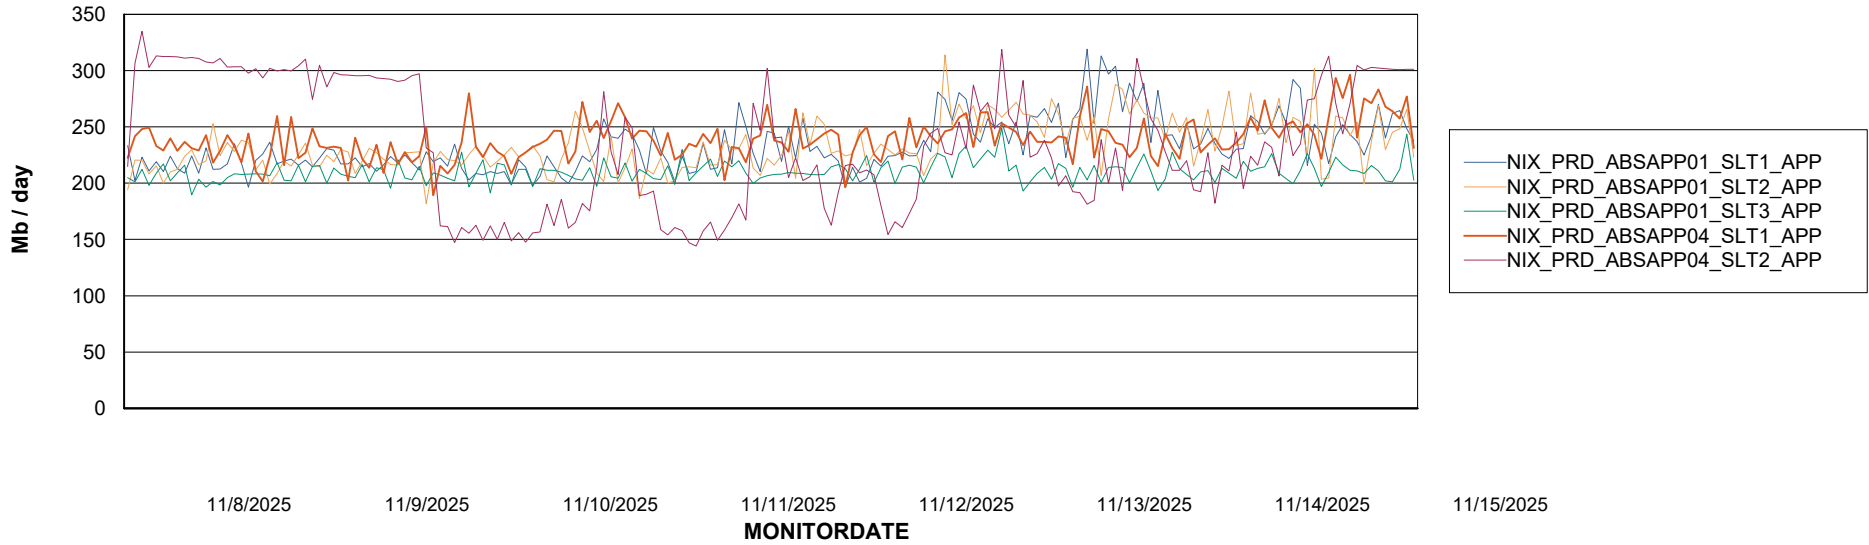

ABSSolute Application Server Services

Avg memory used per ABS Server Service