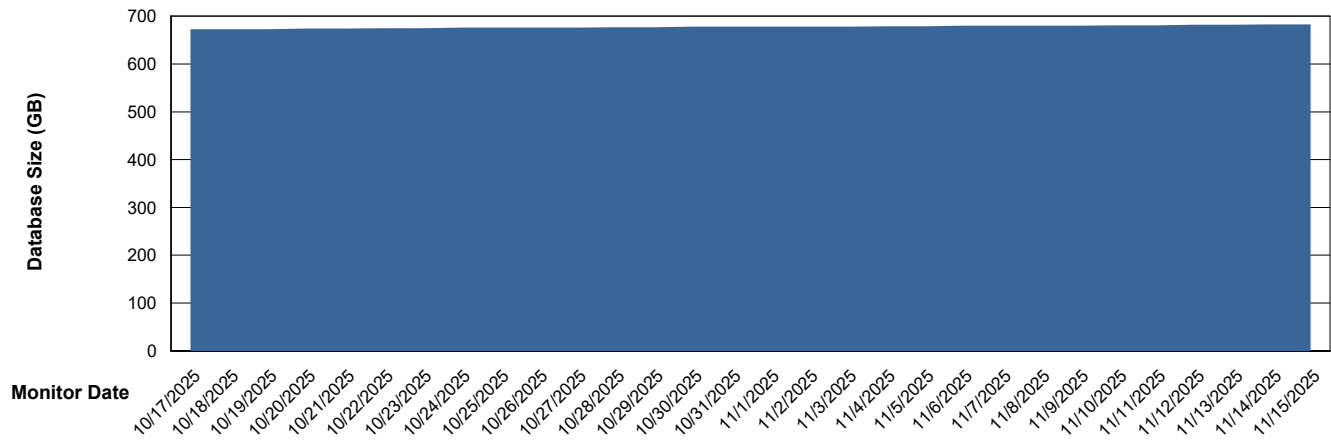

DATABASE SIZE NIX_PRD_ABSDB01_ABS1

Database growth over last month