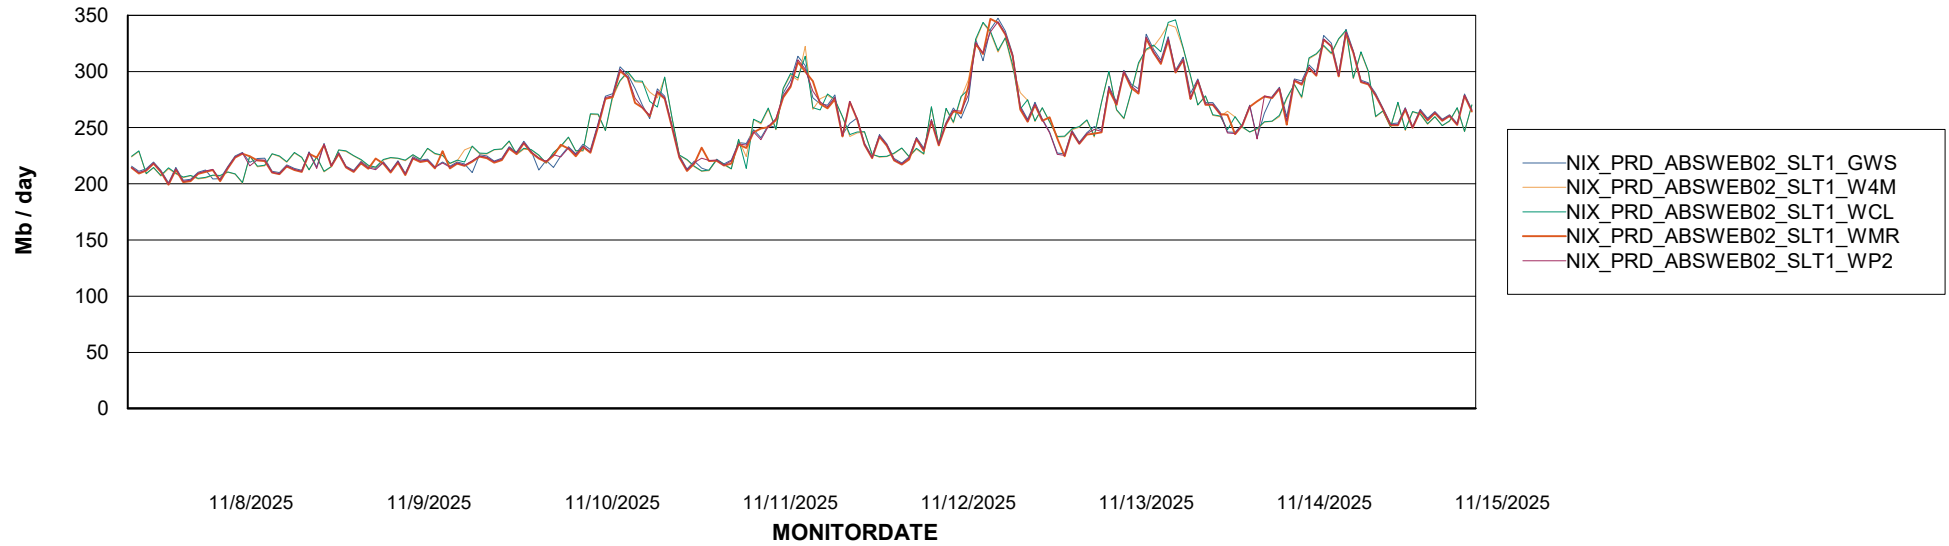

ABSolute Web Component Services

Avg memory used per ABS Web component