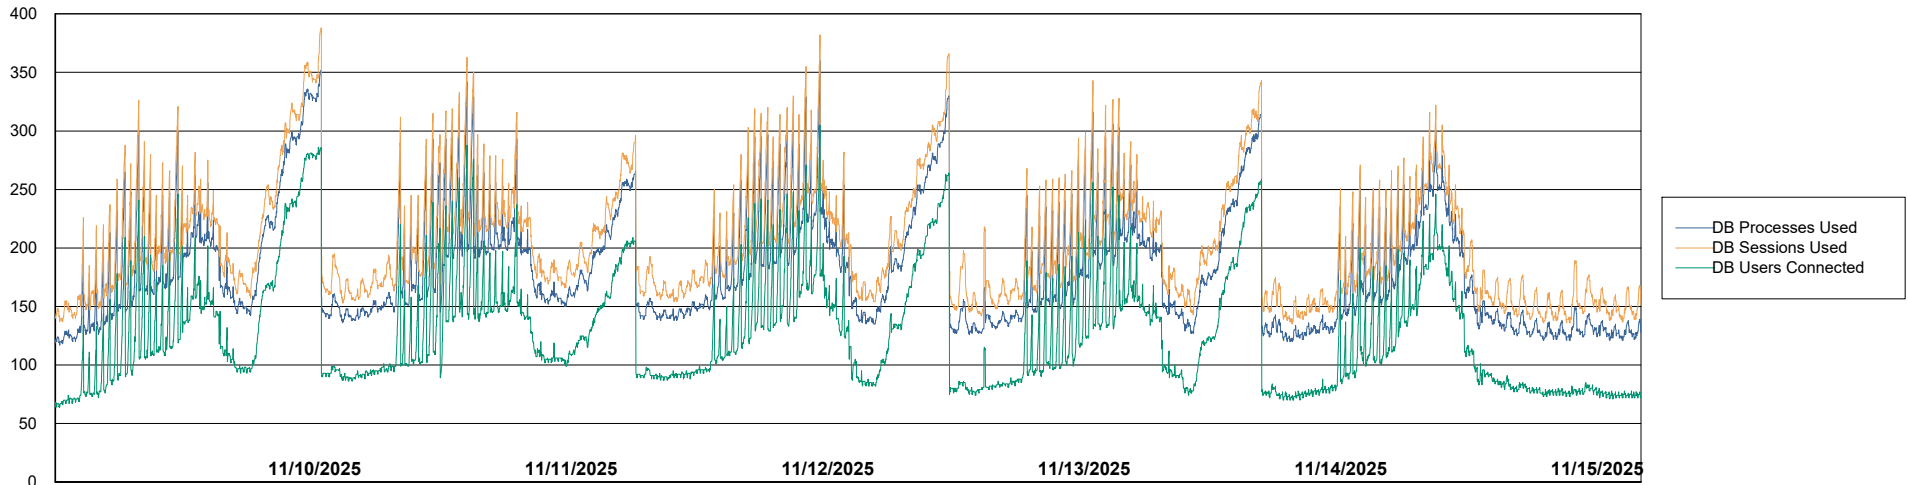

Weekly SLA Customer Report

Customer NIX_Production
Database ID 51

Database Performance NIX_PRD_ABSBI_ABS1

Weekly SLA Customer Report

Customer NIX_Production
Database ID 51

Database Performance NIX_PRD_ABSDB01_ABS1