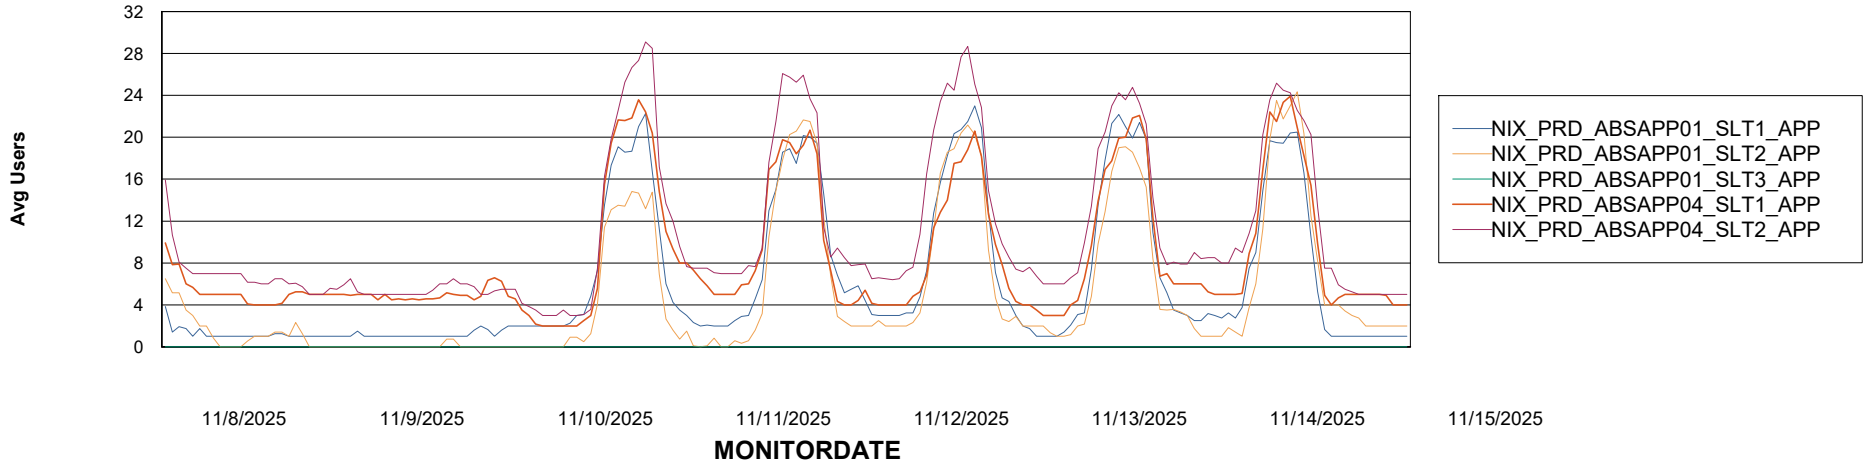

Avg users per day per ABS server