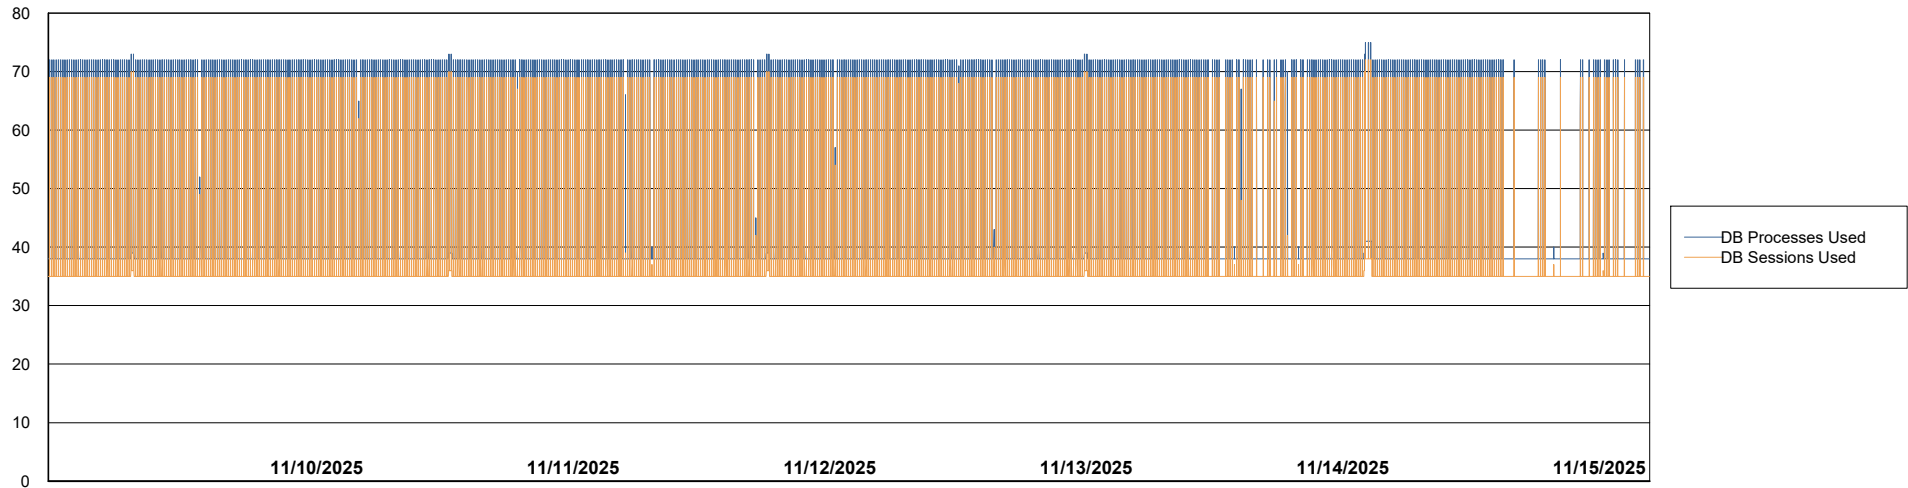

Database Performance NIX_PRD_ABSDB02_HSBABS1

DB Processes Max 300