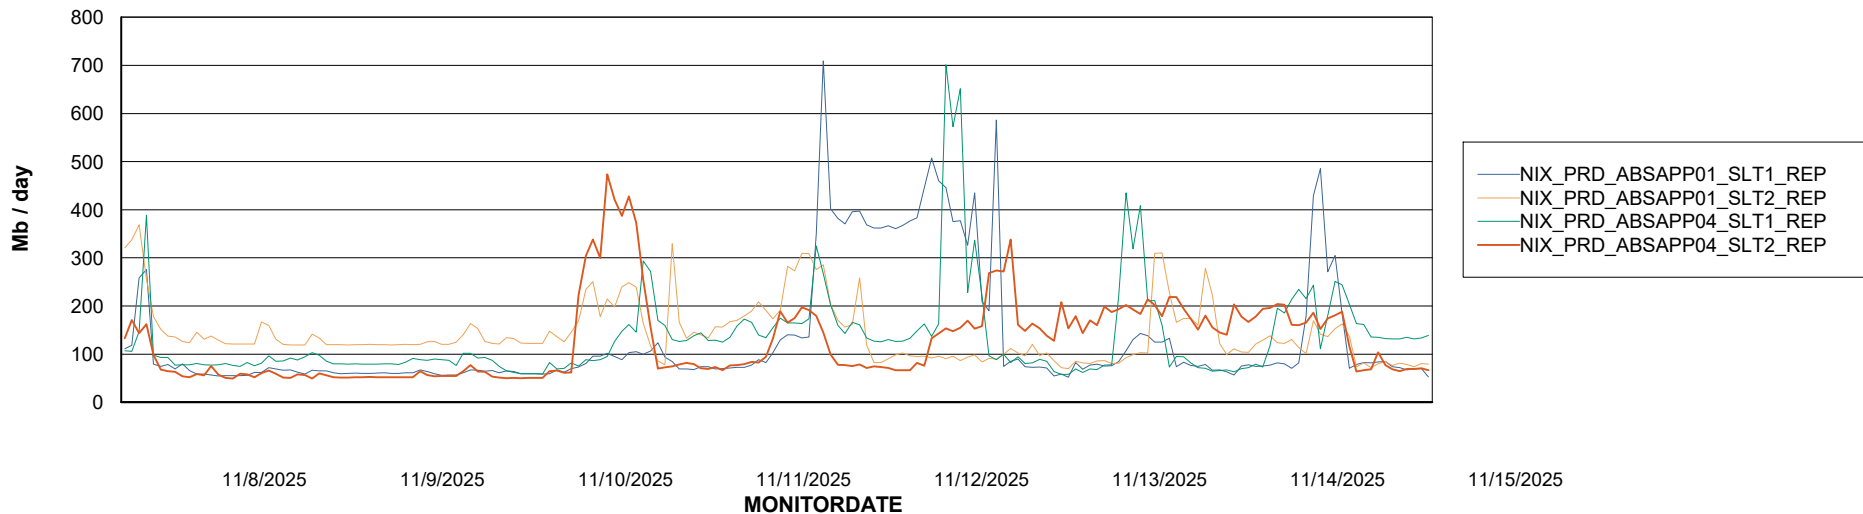

Avg memory used per ABS Server Service

Avg users per day per ABS server

Weekly SLA Customer Report

Customer NIX_Production
Database ID 51

ABSSolute Application ReportServer Services

Avg memory used per ReportServer Service