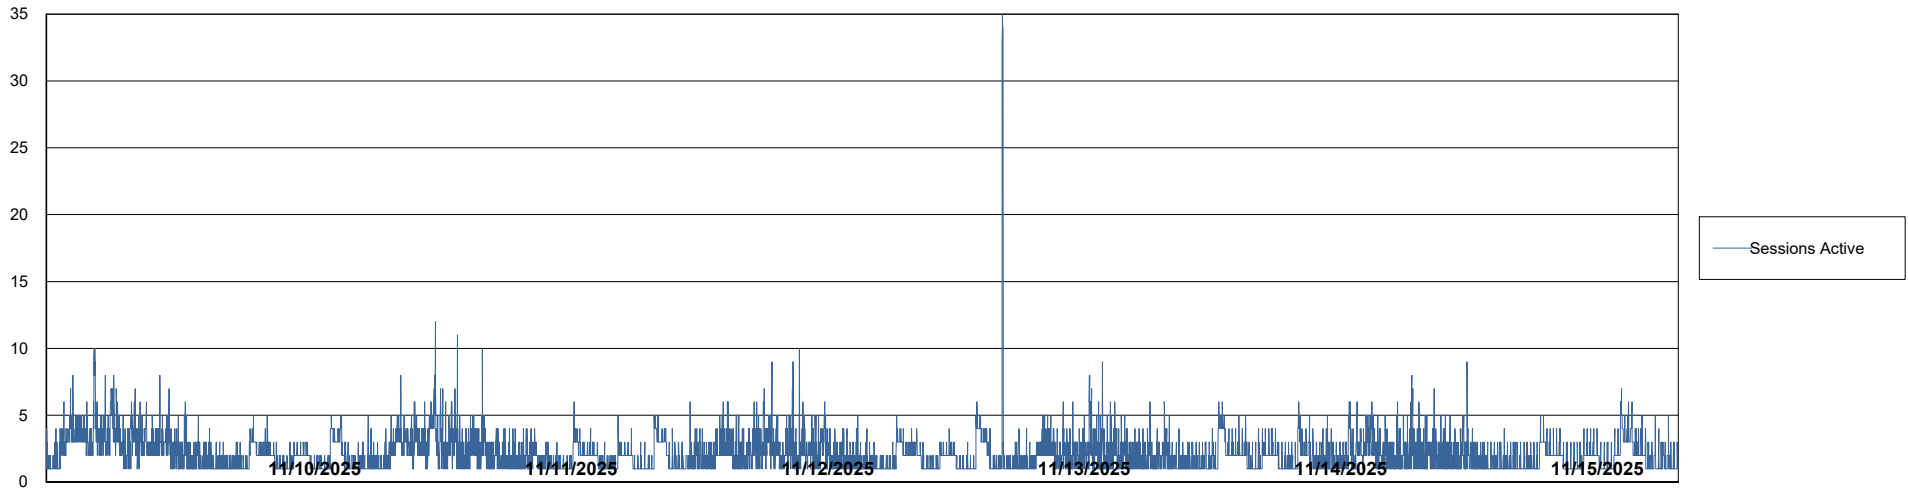

Weekly SLA Customer Report

Customer NIX_Production
Database ID 51

Database Performance NIX_PRD_ABSBI_ABS1

Weekly SLA Customer Report

Customer NIX_Production
Database ID 51

Database Performance NIX_PRD_ABSDB01_ABS1