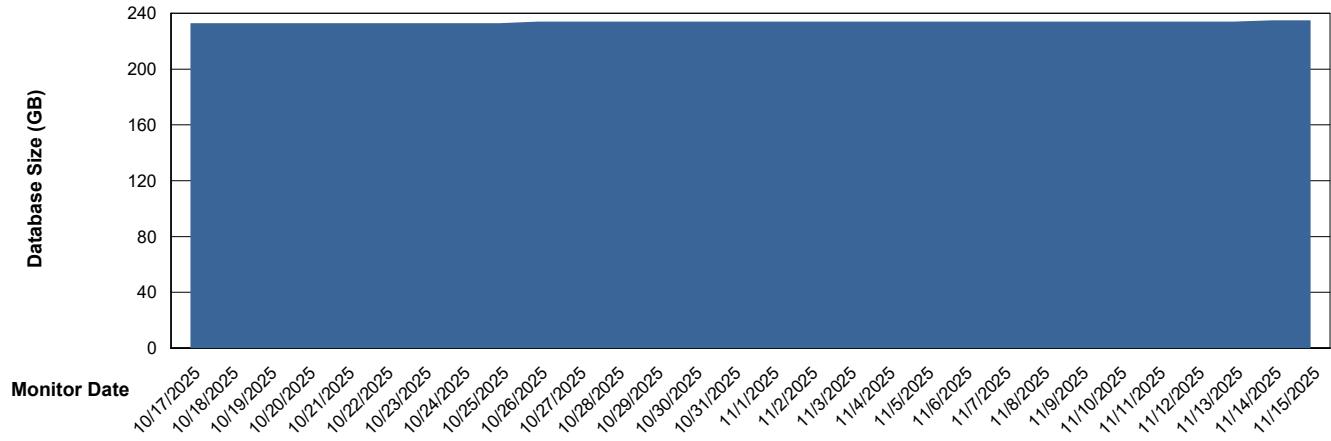

DATABASE SIZE NIX_PRD_ABSBI_ABS1

Database growth over last month