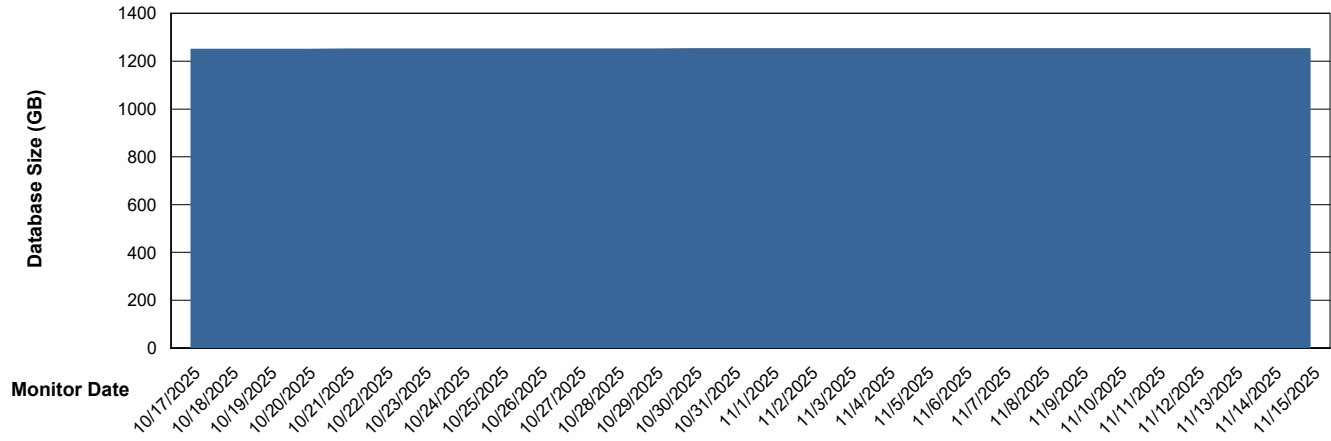

DATABASE SIZE LTS_PRD_CLSABSDB01_ABS1

Database growth over last month