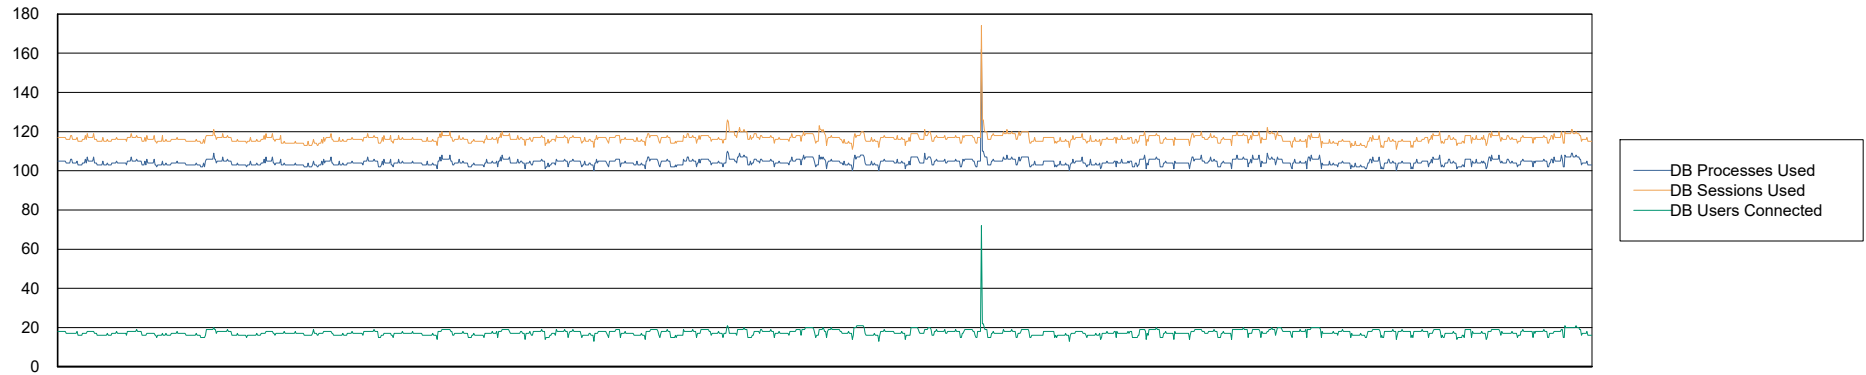

Weekly SLA Customer Report

Customer LTS(CleanLease)_Production
Database ID 126

Database Performance LTS_PRD_CLSABSBI01_ABS1

Weekly SLA Customer Report

Customer LTS(CleanLease)_Production
Database ID 126

Database Performance LTS_PRD_CLSABSBI01NEW_ABS1