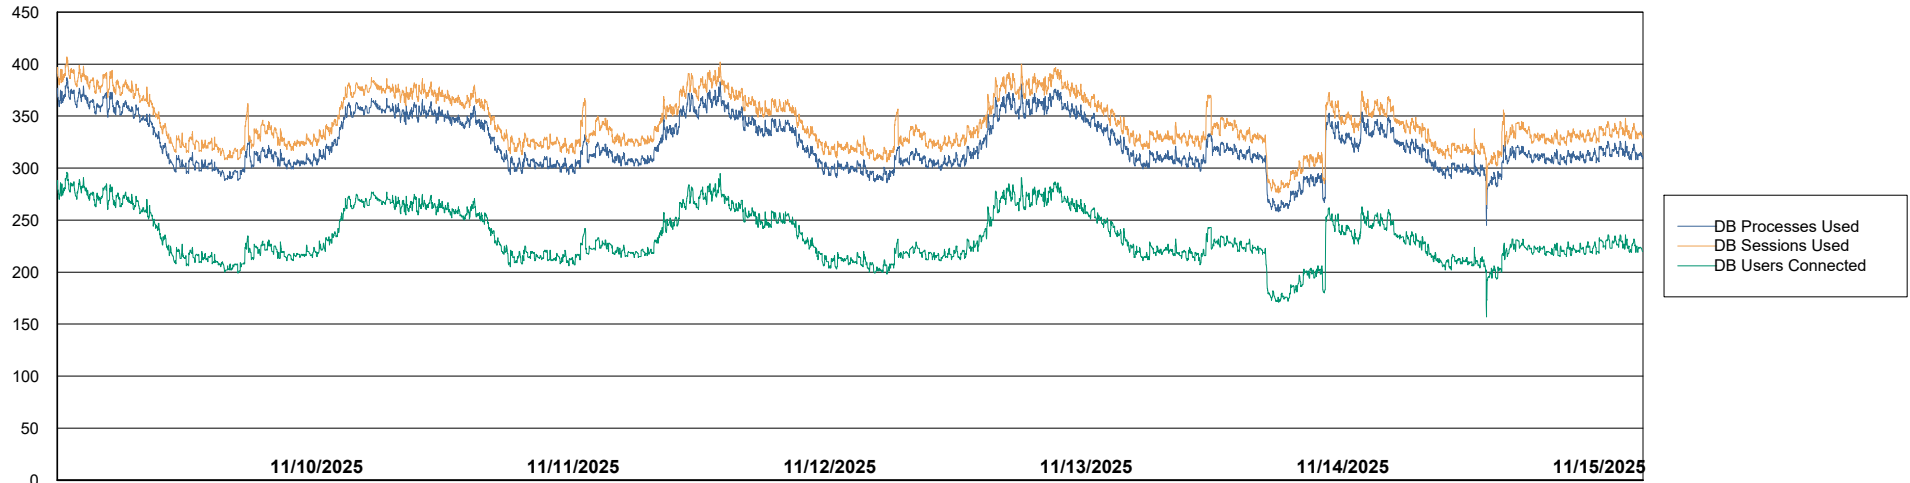

11/14/2025

11/15/2025

Weekly SLA Customer Report

Customer LTS(CleanLease)_Production
Database ID 126

Database Performance LTS_PRD_CLSABSD01_ABS1

Weekly SLA Customer Report

Customer LTS(CleanLease)_Production
Database ID 126