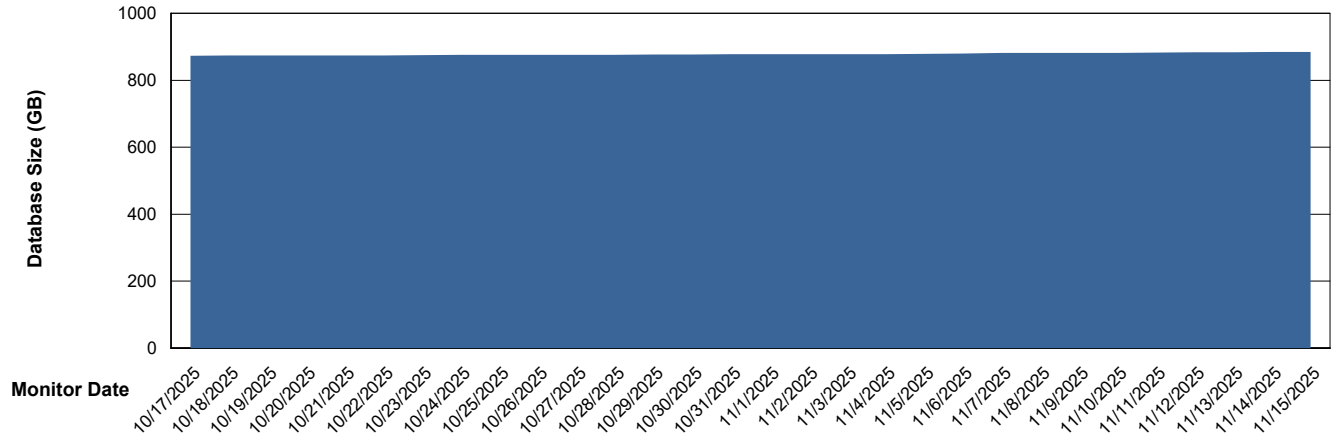

Database growth over last month

DATABASE SIZE LTS_PRD_CLSABSBI01NEW_ABS1

Database growth over last month

Weekly SLA Customer Report

Customer LTS(CleanLease)_Production
Database ID 126

DATABASE SIZE LTS_PRD_CLSABSDB01_ABS1