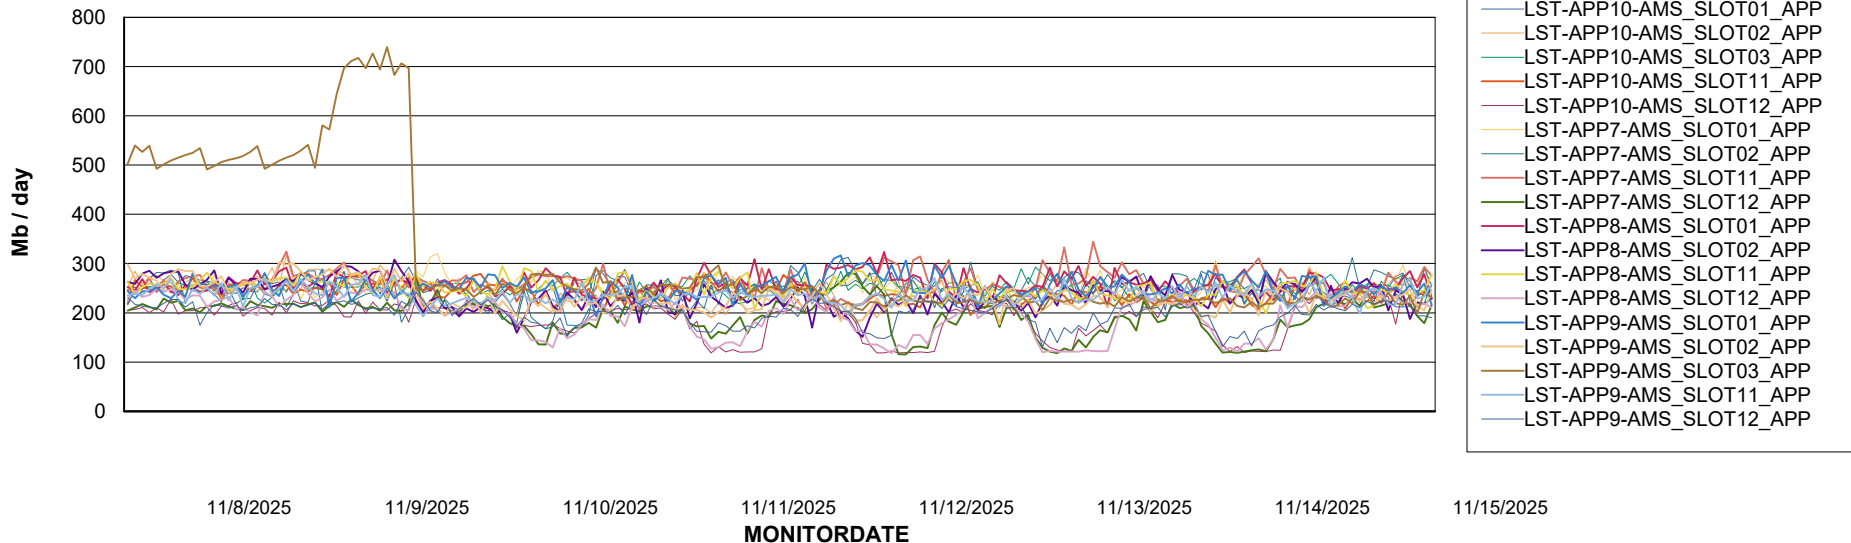

ABSSolute Application Server Services

Avg memory used per ABS Server Service