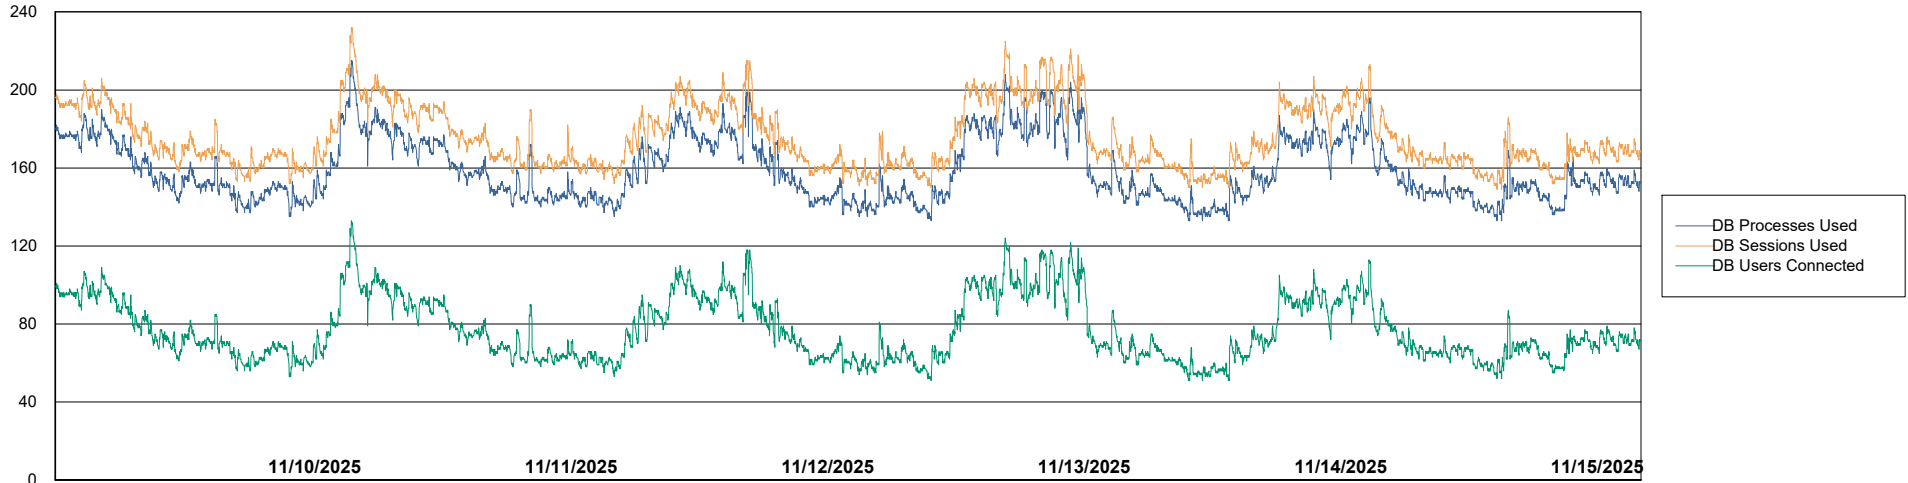

Database Performance LST-DBS6-AMS_DB_ABSEE2