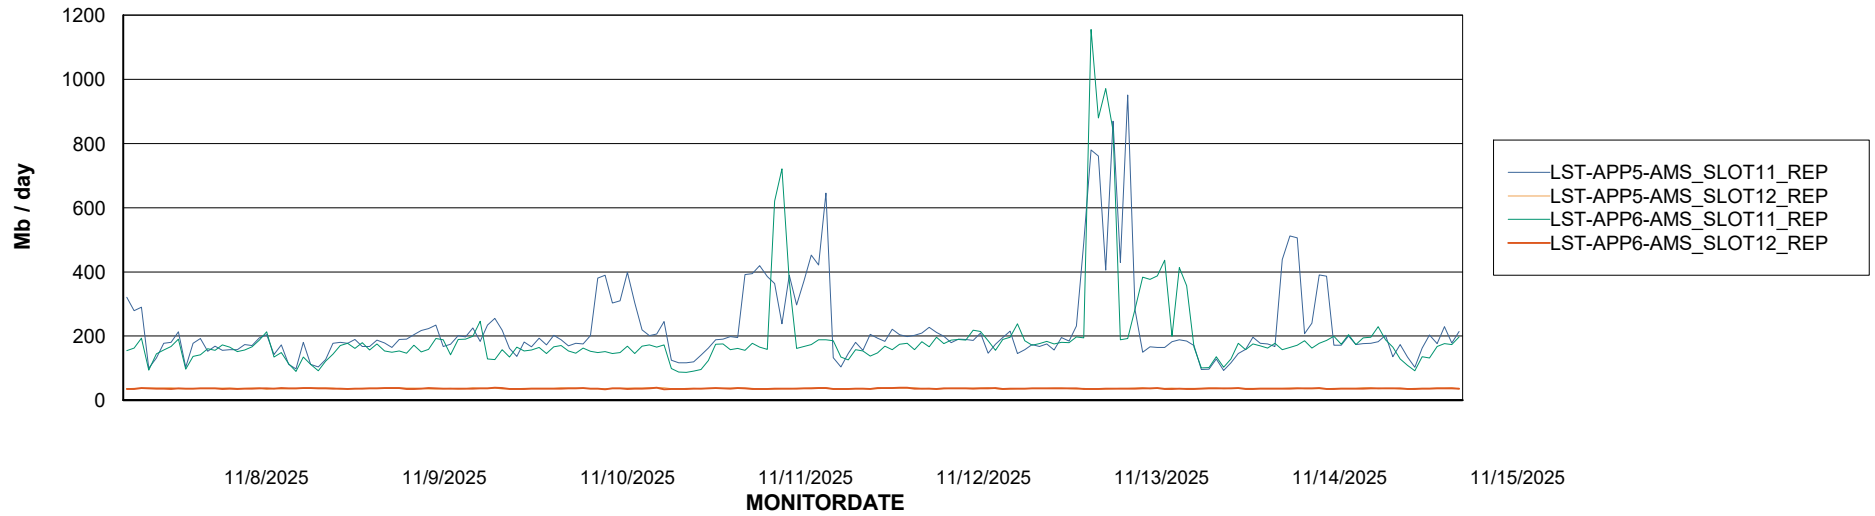

ABSSolute Application ReportServer Services

Avg memory used per ReportServer Service