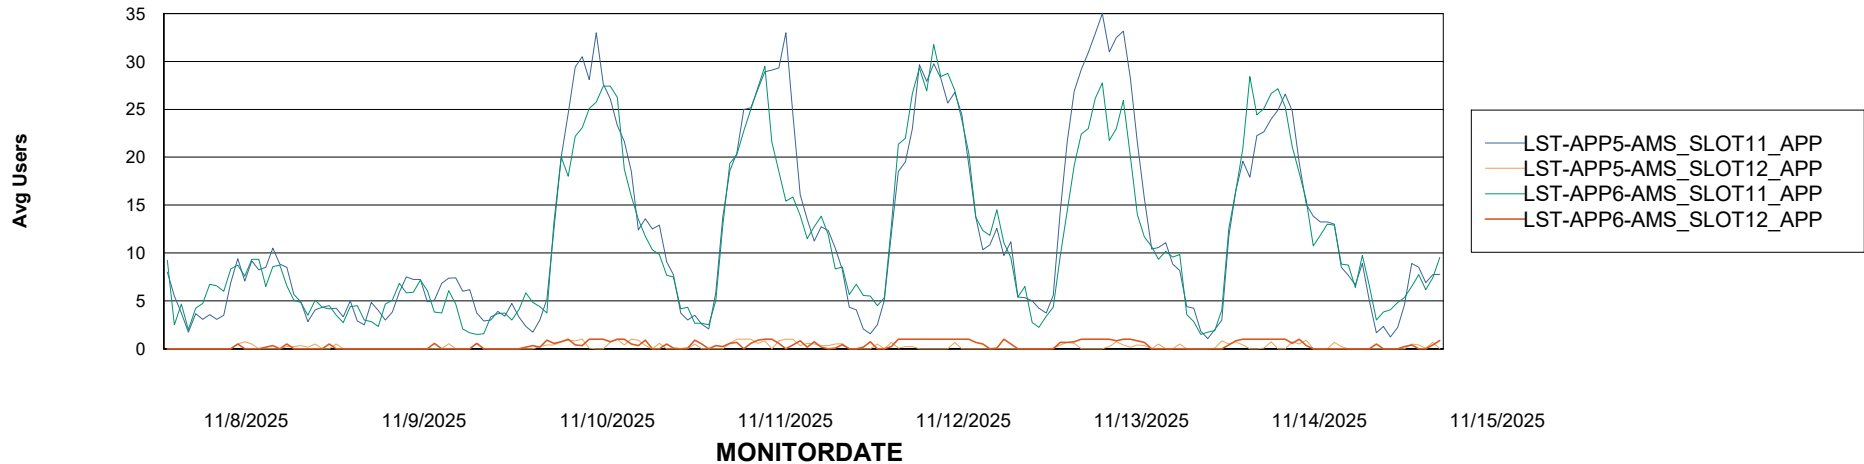

Avg users per day per ABS server