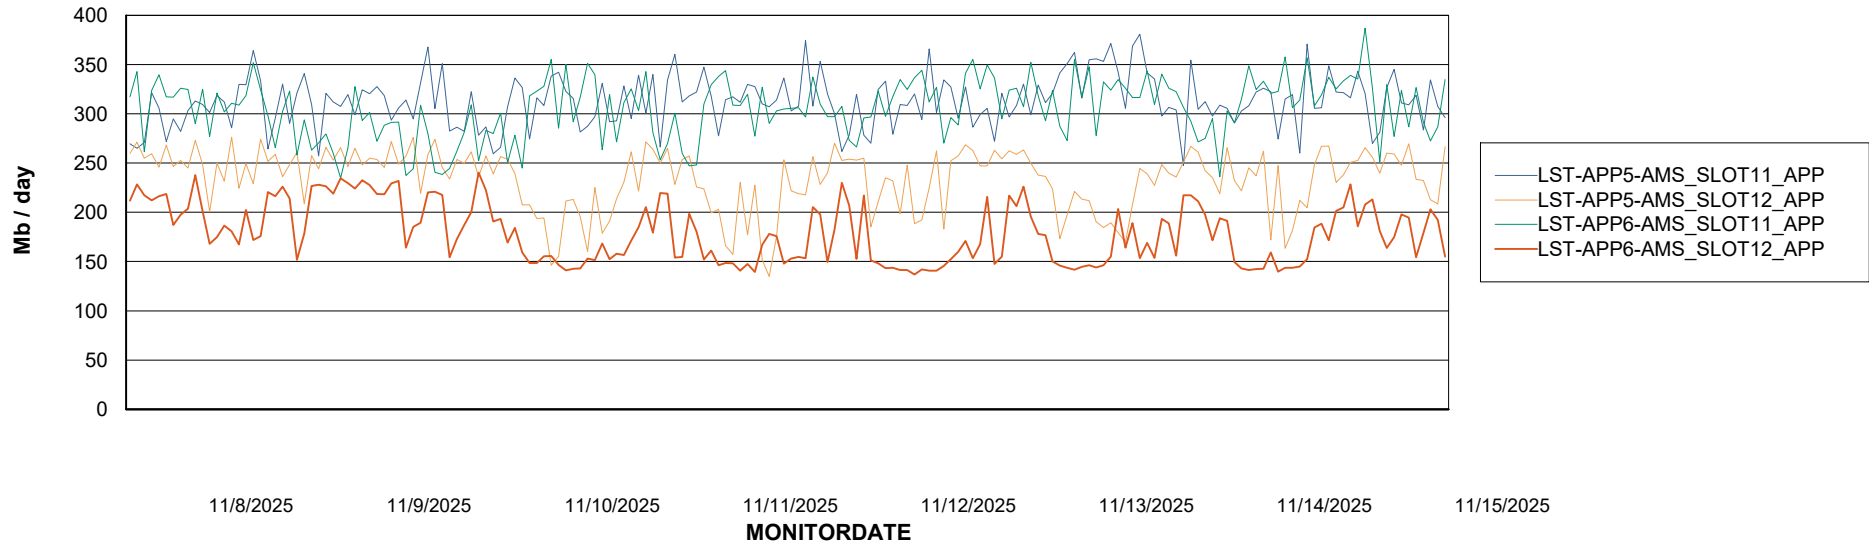

ABSSolute Application Server Services

Avg memory used per ABS Server Service