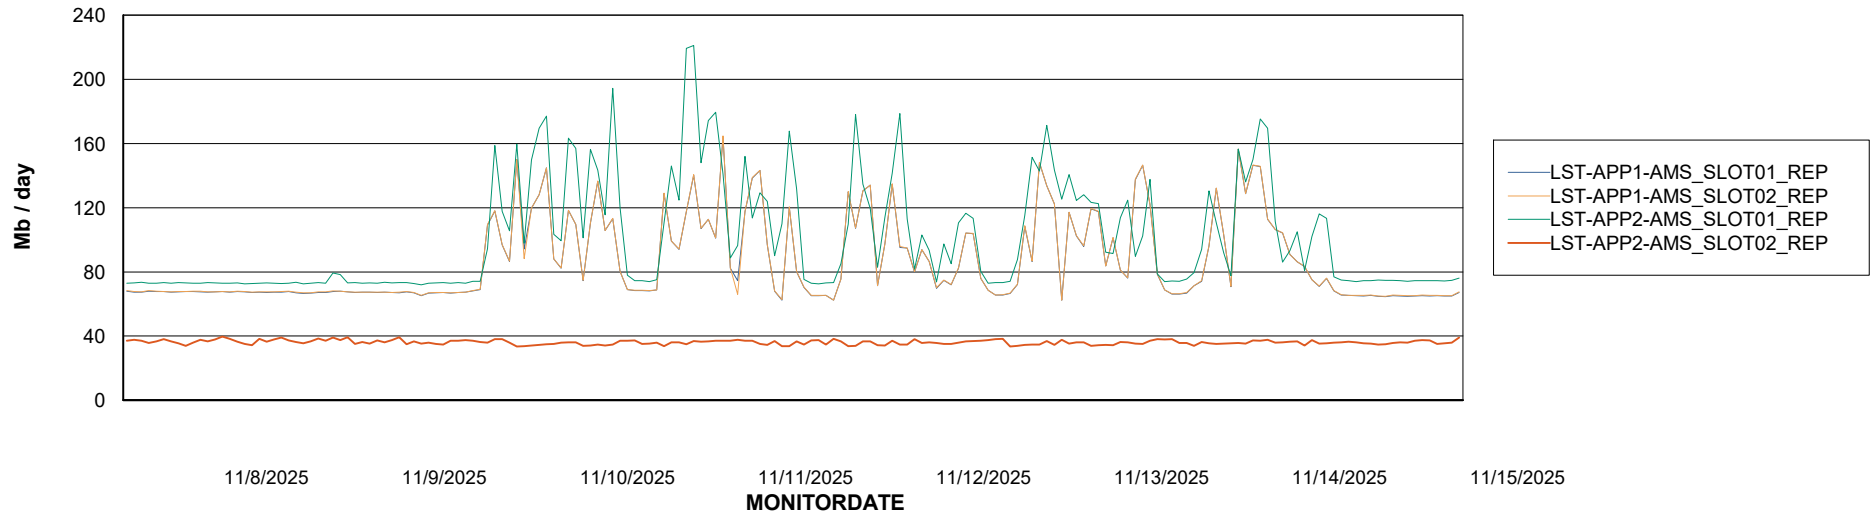

ABSSolute Application ReportServer Services

Avg memory used per ReportServer Service