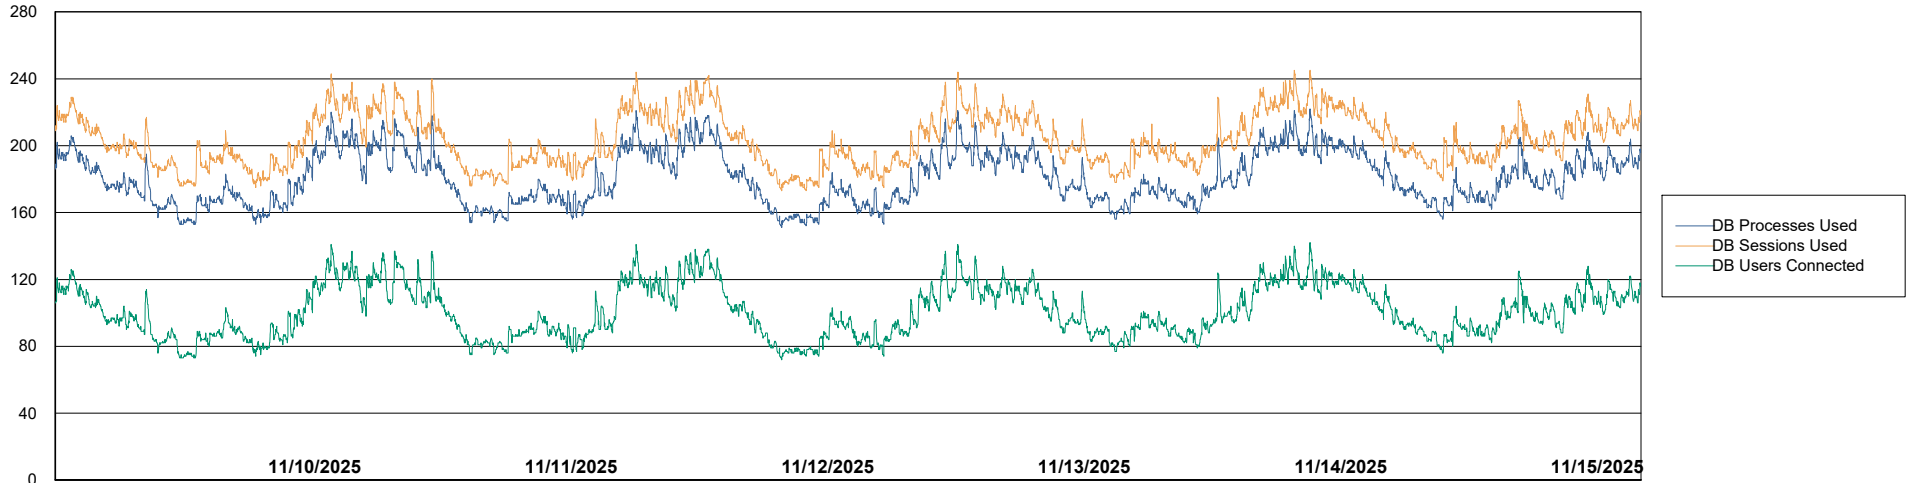

Database Performance LST-DBS2-AMS_DB_ABSCH2