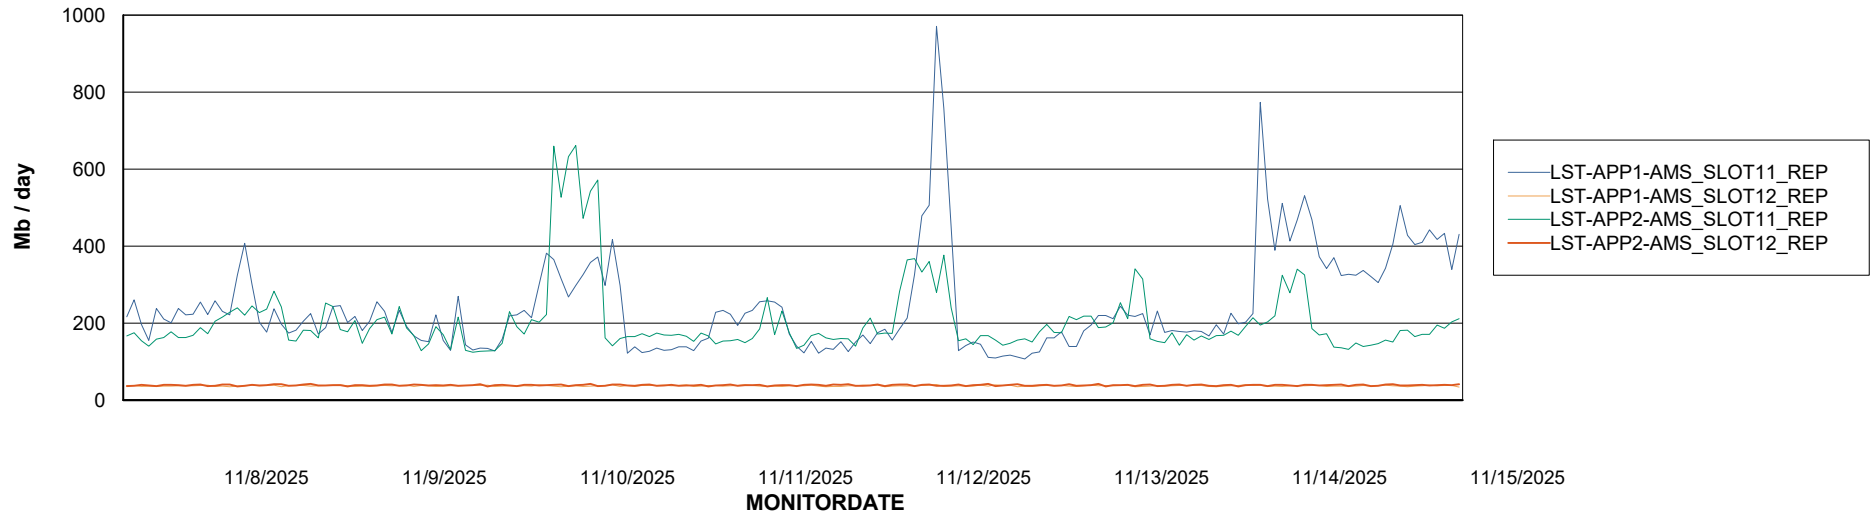

ABSSolute Application ReportServer Services

Avg memory used per ReportServer Service