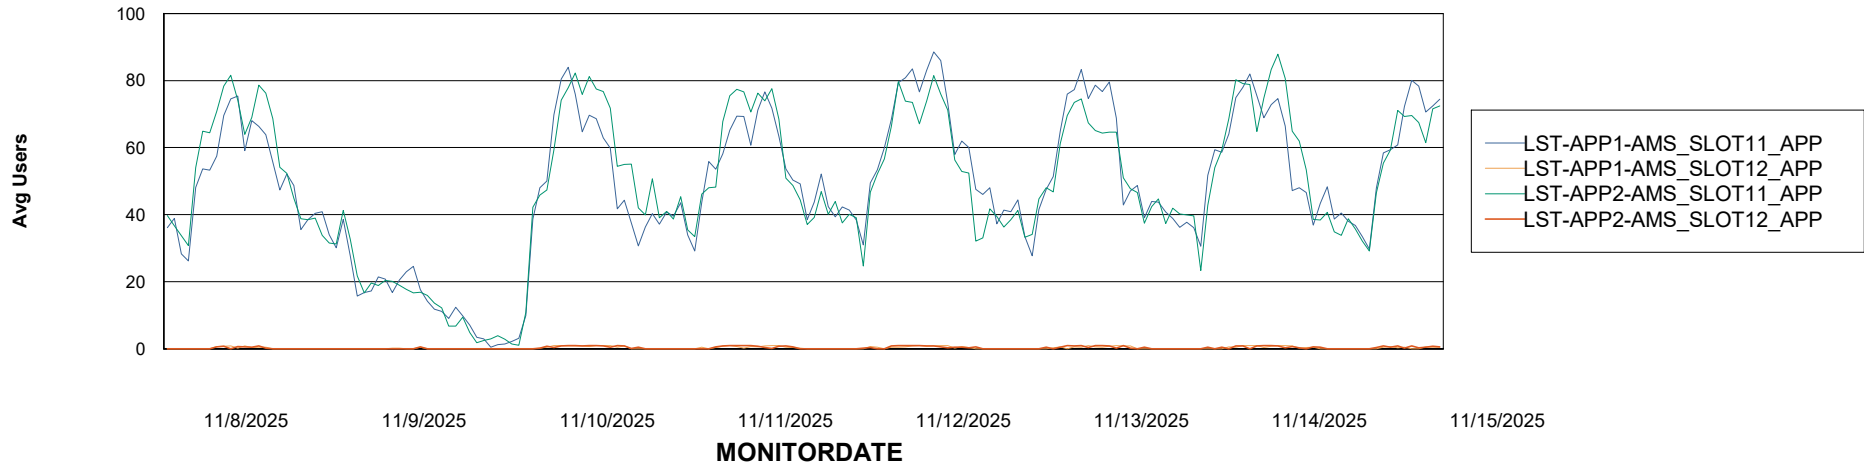

Weekly SLA Customer Report

Customer LST OCI AMS Production ABSCH2
Database ID 216

ABSSolute Application Server Services

Avg memory used per ABS Server Service

Avg users per day per ABS server

Weekly SLA Customer Report