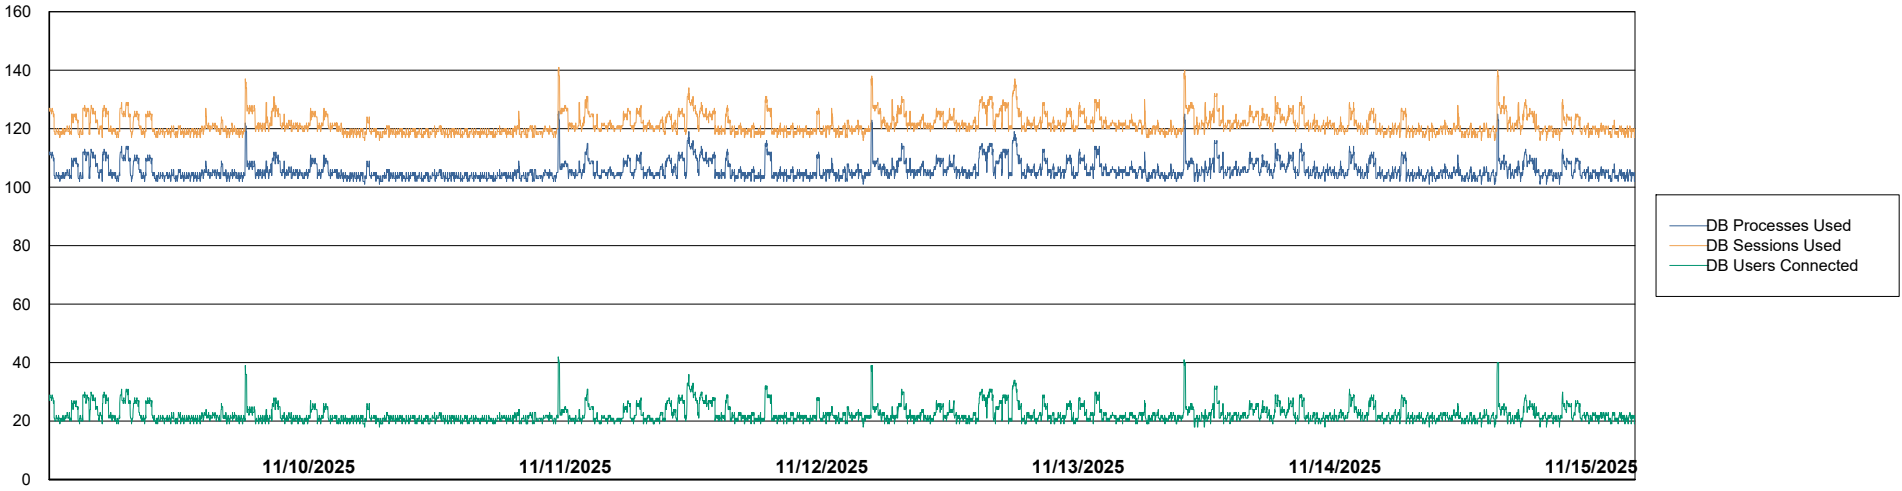

Weekly SLA Customer Report

Customer KLH_Production (24/7)
Database ID 139

Database Performance KLH_PRD_SRSBIDB02_ABS1

Weekly SLA Customer Report

Customer KLH_Production (24/7)
Database ID 139

Database Performance KLH_PRD_SRSD01_ABS1