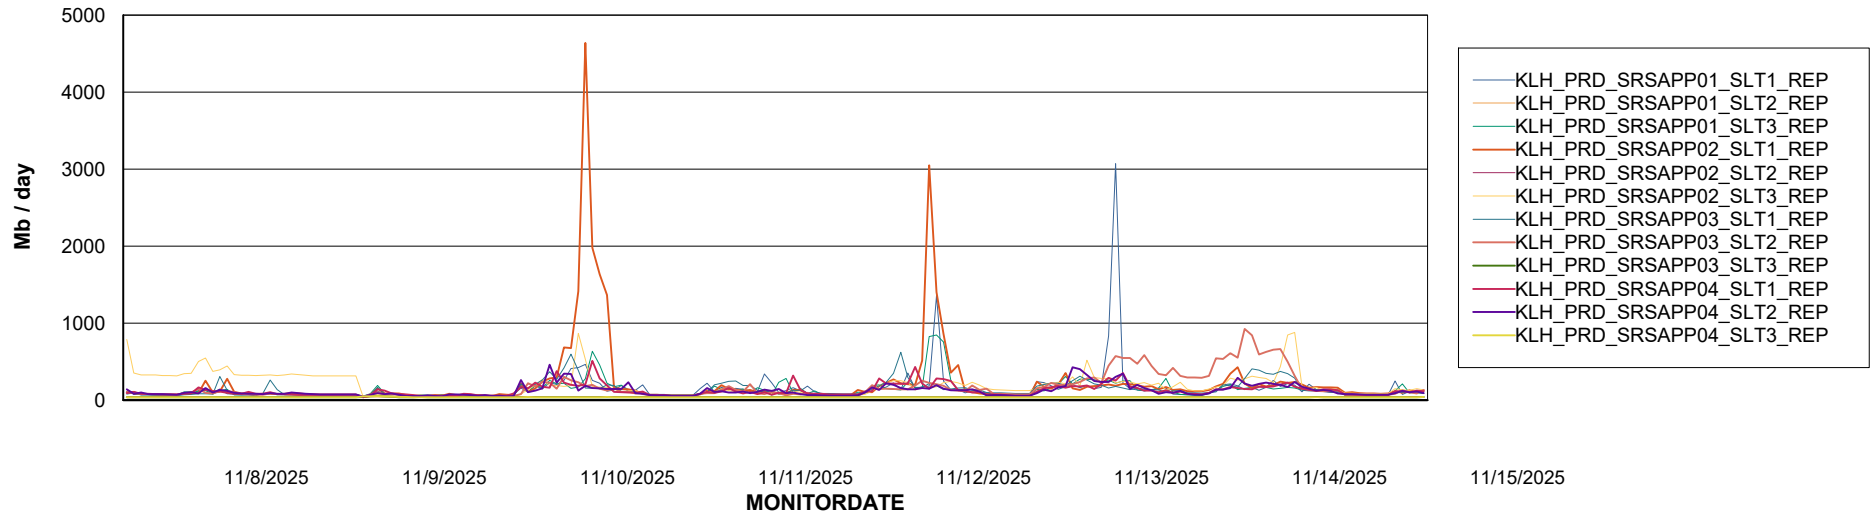

ABSSolute Application ReportServer Services

Avg memory used per ReportServer Service