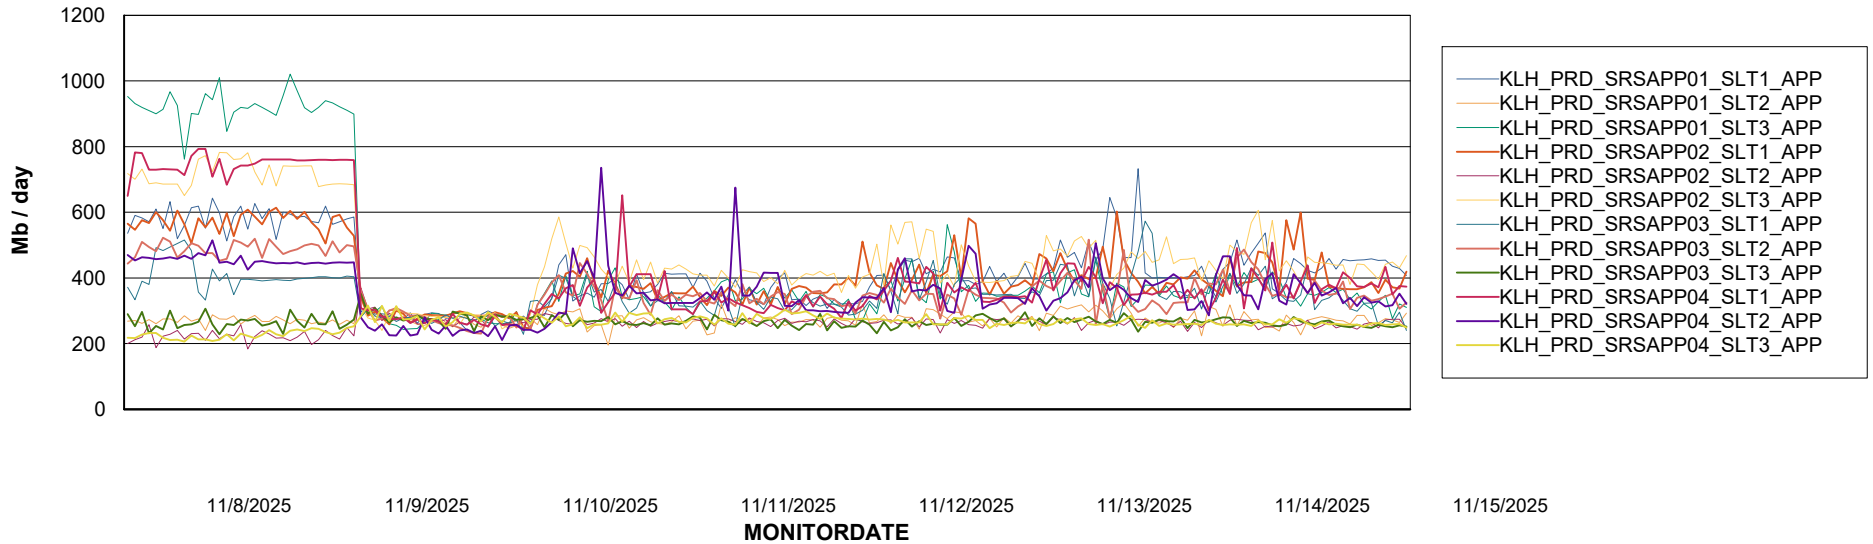

ABSSolute Application Server Services

Avg memory used per ABS Server Service