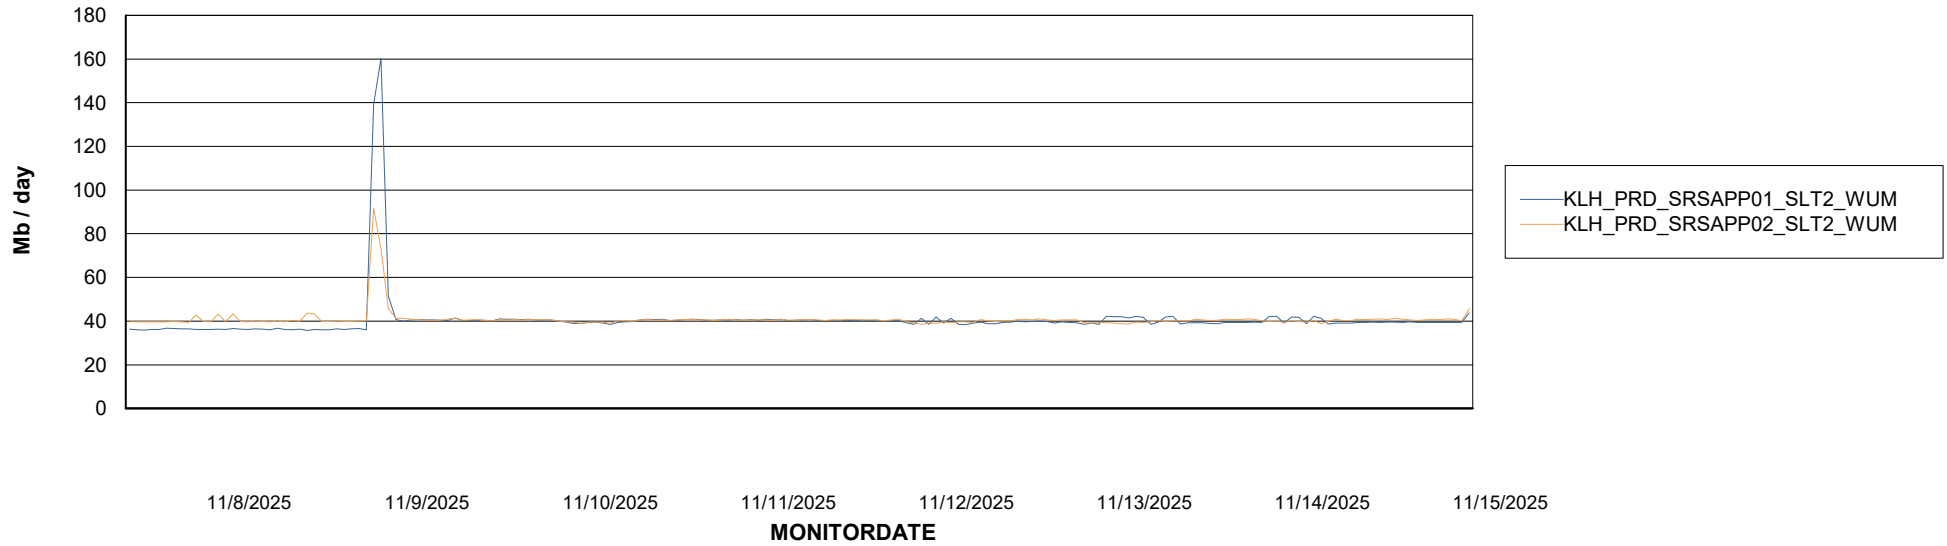

ABSSolute Web Component Services

Avg memory used per ABS Web component