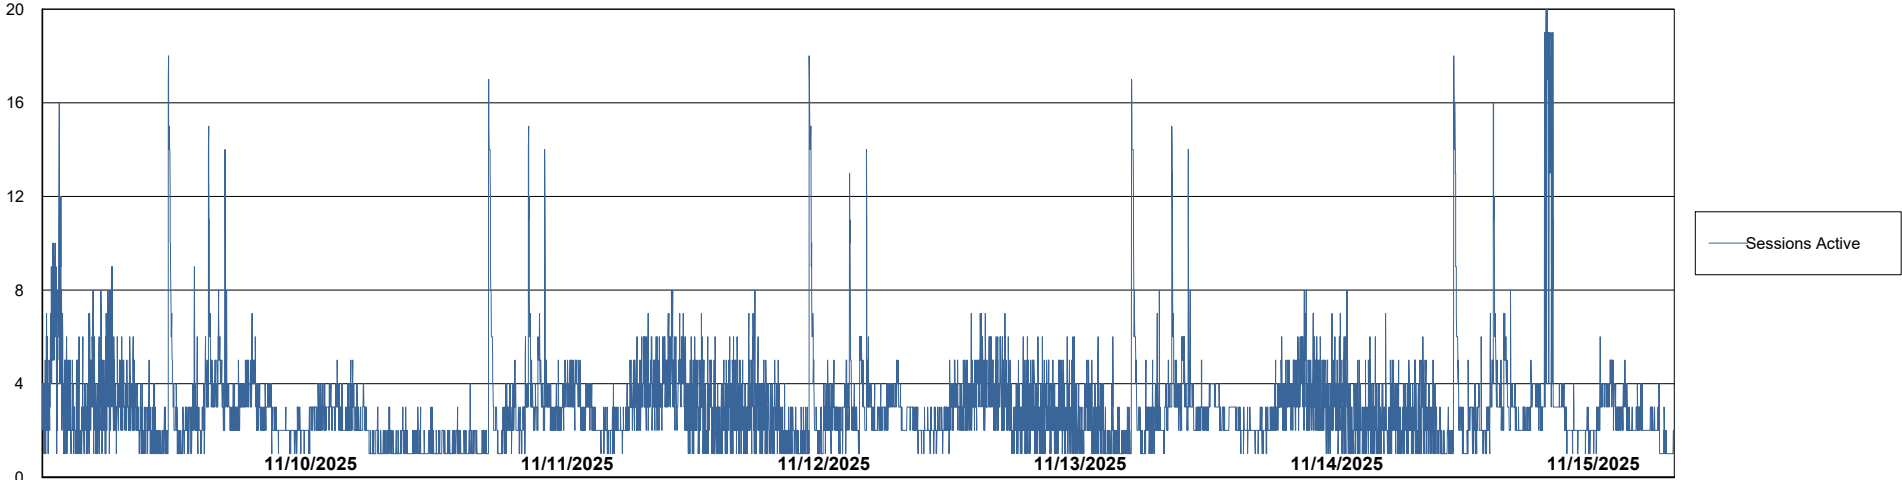

Weekly SLA Customer Report

Customer KLH_Production (24/7)
Database ID 139

Database Performance KLH_PRD_SRSBIDB02_ABS1

Weekly SLA Customer Report

Customer KLH_Production (24/7)
Database ID 139

Database Performance KLH_PRD_SRSD01_ABS1