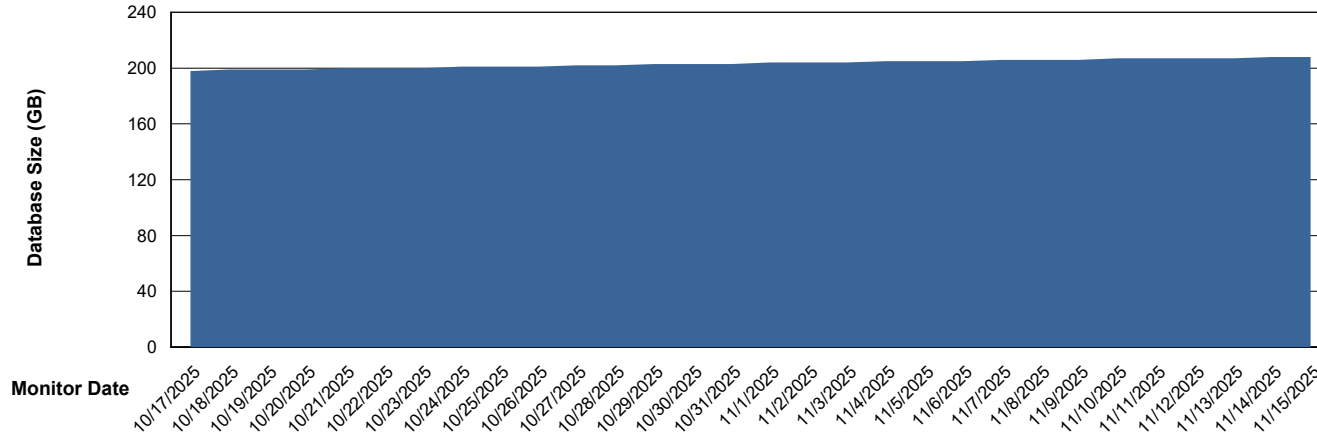

Weekly SLA Customer Report

Customer KLH_Production (24/7)
Database ID 139

Database Performance KLH_PRD_SRSD02_HSBABS1

DB Processes Max 1,000
DB Processes Max 4
DB Processes Max 0

Weekly SLA Customer Report

Customer KLH_Production (24/7)
Database ID 139

DATABASE SIZE KLH_PRD_SRSBIDB02_ABS1

Database growth over last month

DATABASE SIZE KLH_PRD_SRSDB01_ABS1

Database growth over last month

Weekly SLA Customer Report