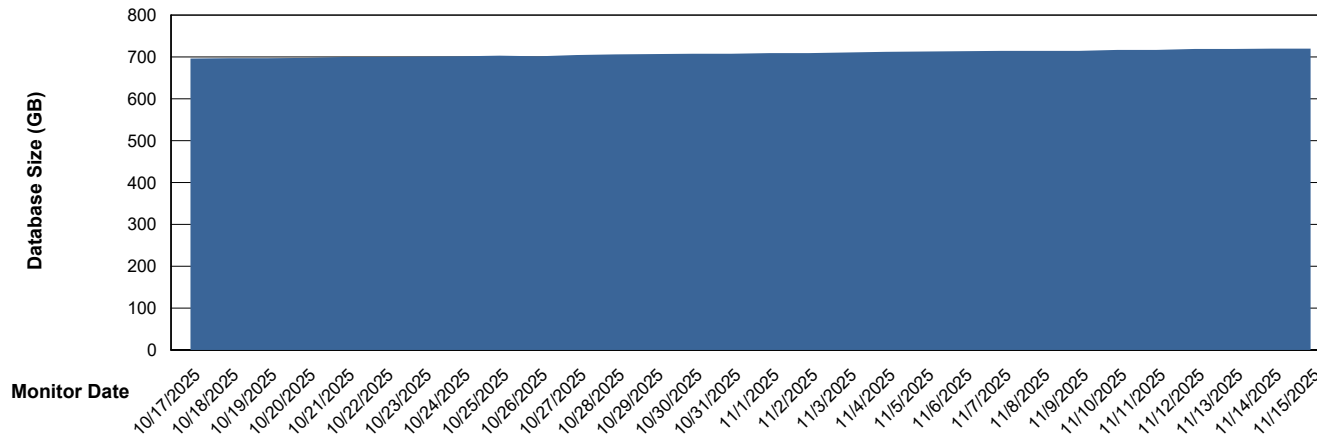

Customer KLH_Production (24/7)
Database ID 139

DATABASE SIZE KLH_PRD_SRSBIDB02_ABS1

Database growth over last month

DATABASE SIZE KLH_PRD_SRSDB01_ABS1

Database growth over last month

Weekly SLA Customer Report