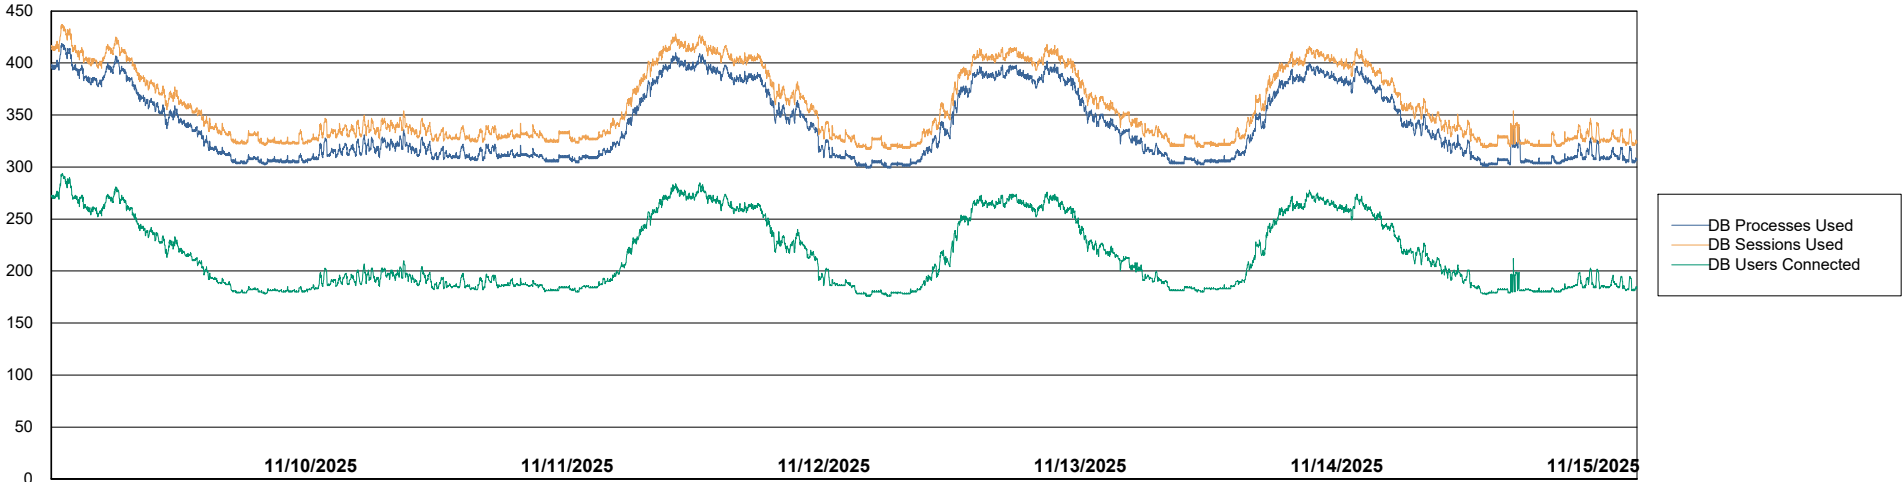

Weekly SLA Customer Report

Customer KLH_Production (24/7)
Database ID 139

Database Performance KLH_PRD_SRSBIDB02_ABS1

Weekly SLA Customer Report

Customer KLH_Production (24/7)
Database ID 139

Database Performance KLH_PRD_SRSD01_ABS1