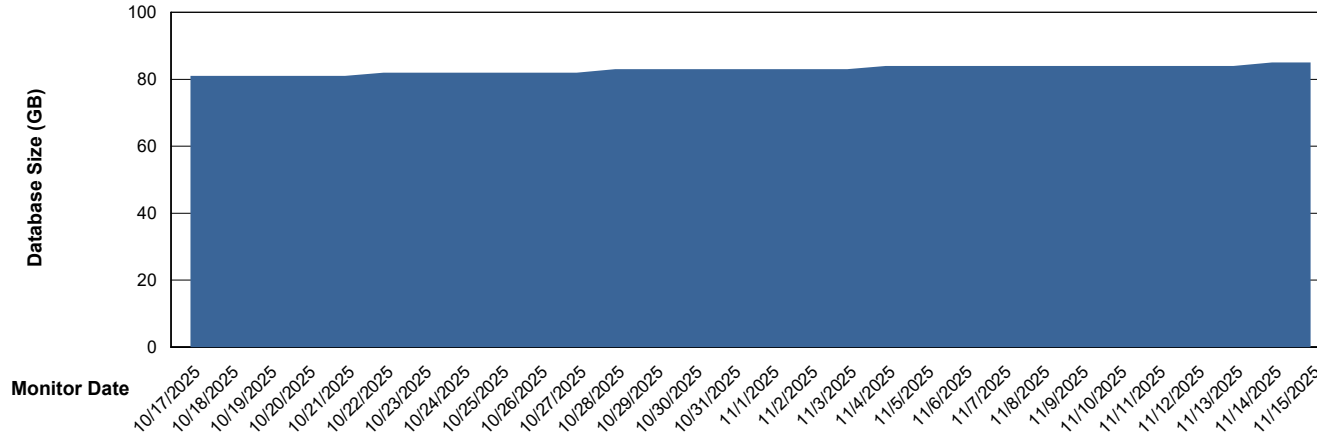

DATABASE SIZE KBR-BI-TOR_PROD_ABS1

Database growth over last month