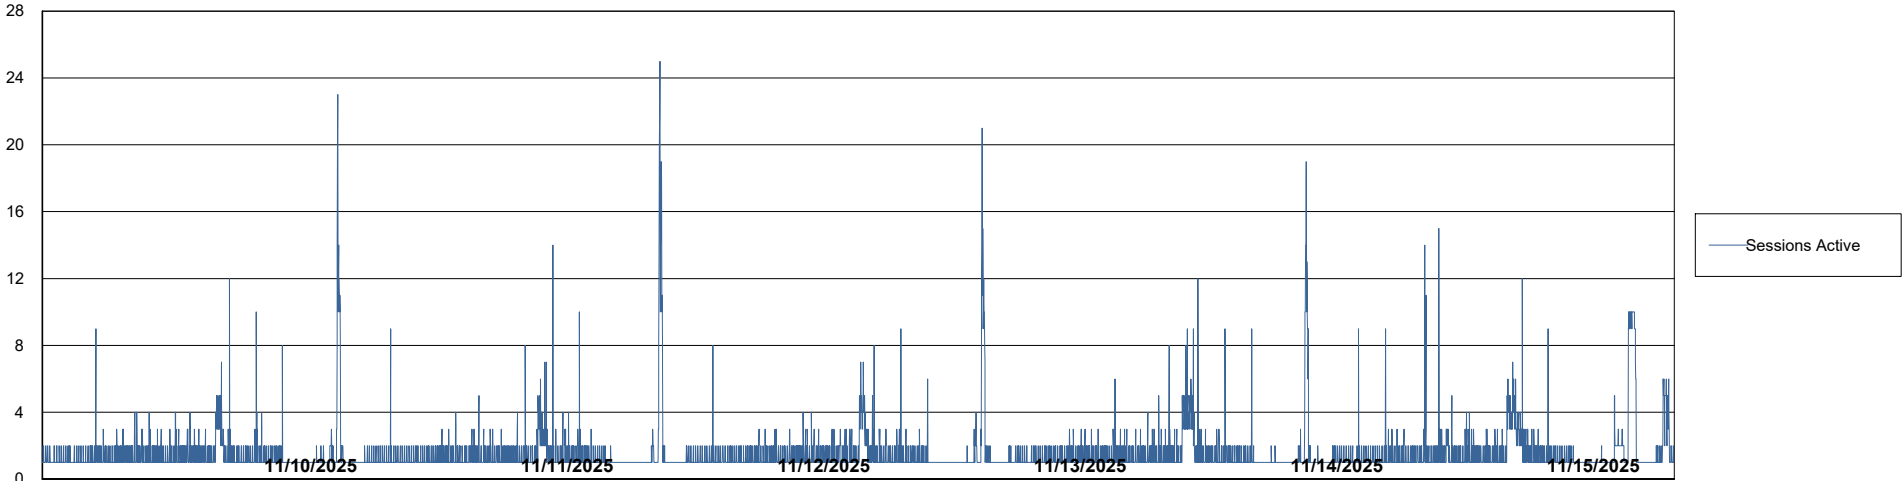

Database Performance KBR-DBS1-TOR_PROD_ABS1