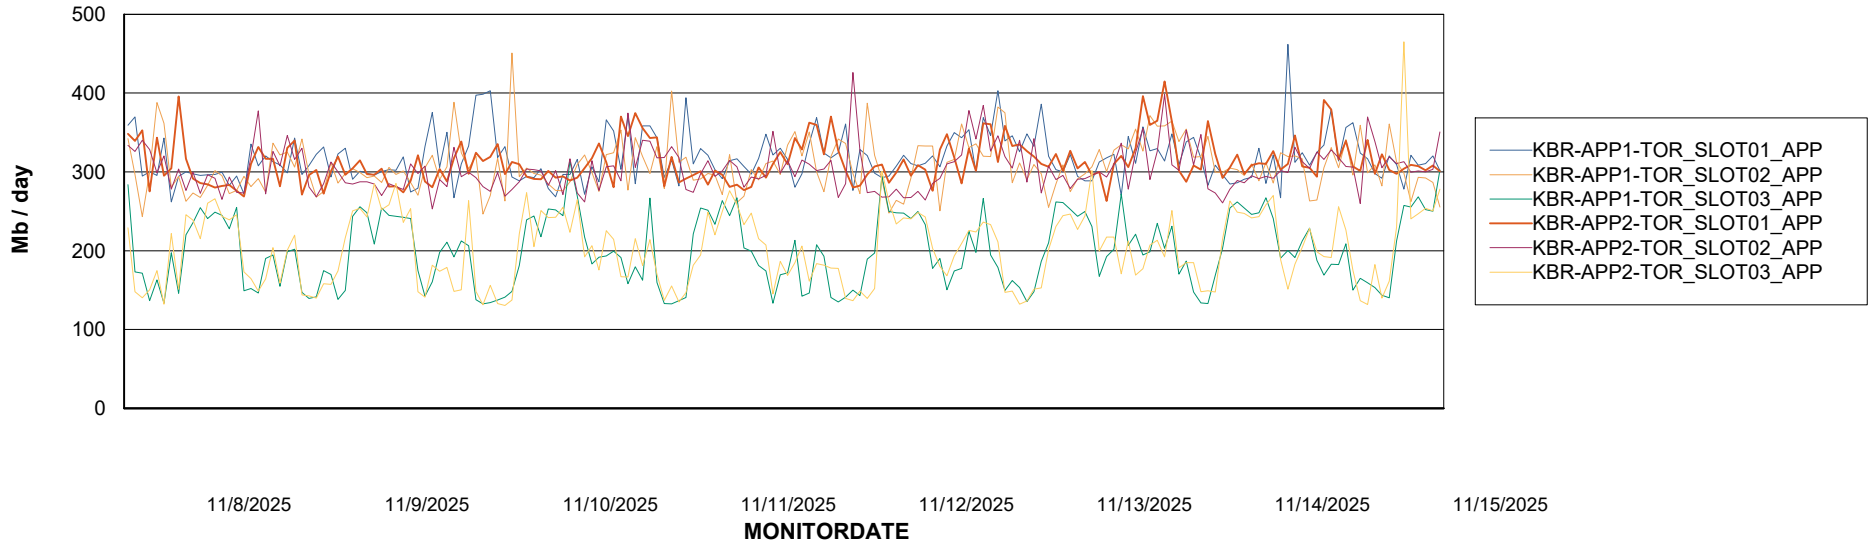

ABSSolute Application Server Services

Avg memory used per ABS Server Service