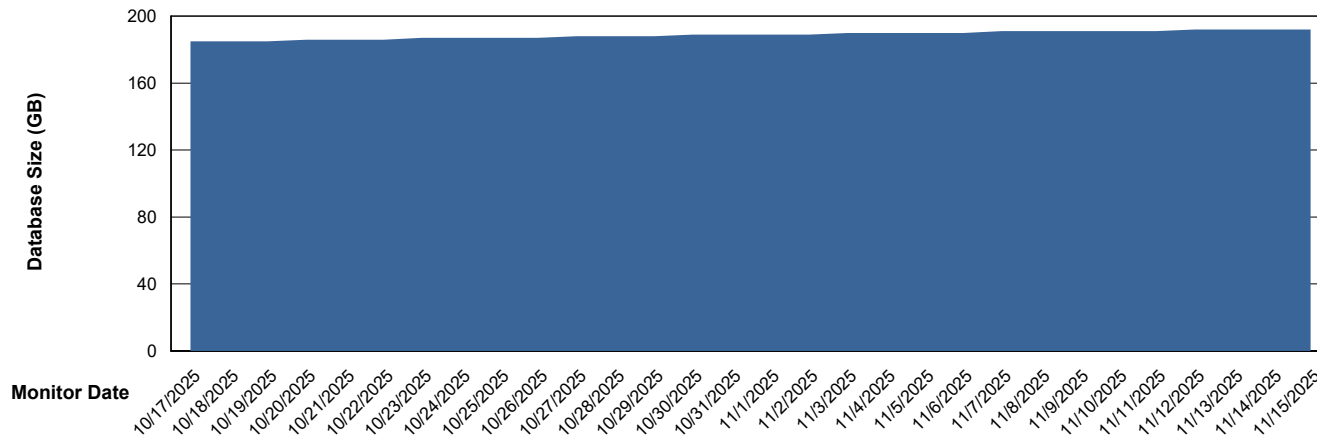

# Weekly SLA Customer Report

Customer KBR OCI TOR Production  
Database ID 200

DATABASE SIZE KBR-BI-TOR\_PROD\_ABS1

### Database growth over last month

DATABASE SIZE KBR-DBS1-TOR\_PROD\_ABS1

### Database growth over last month