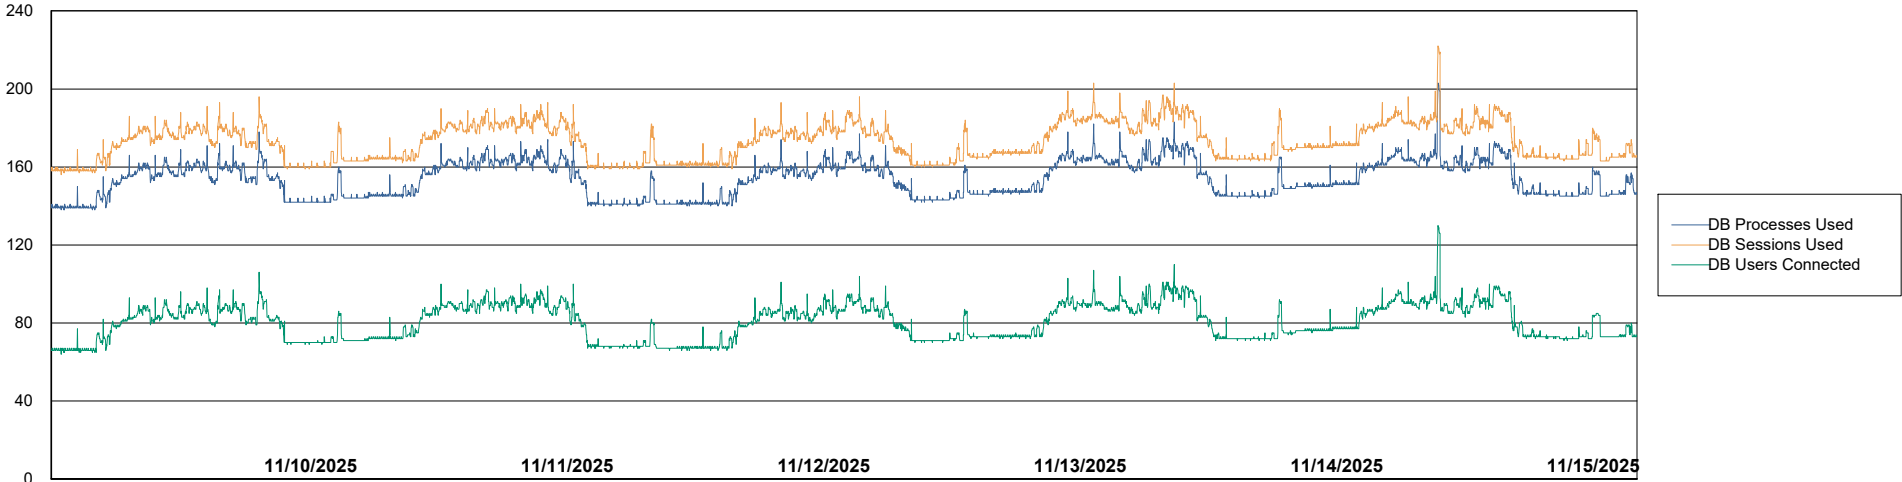

Database Performance KBR-DBS1-TOR_PROD_ABS1