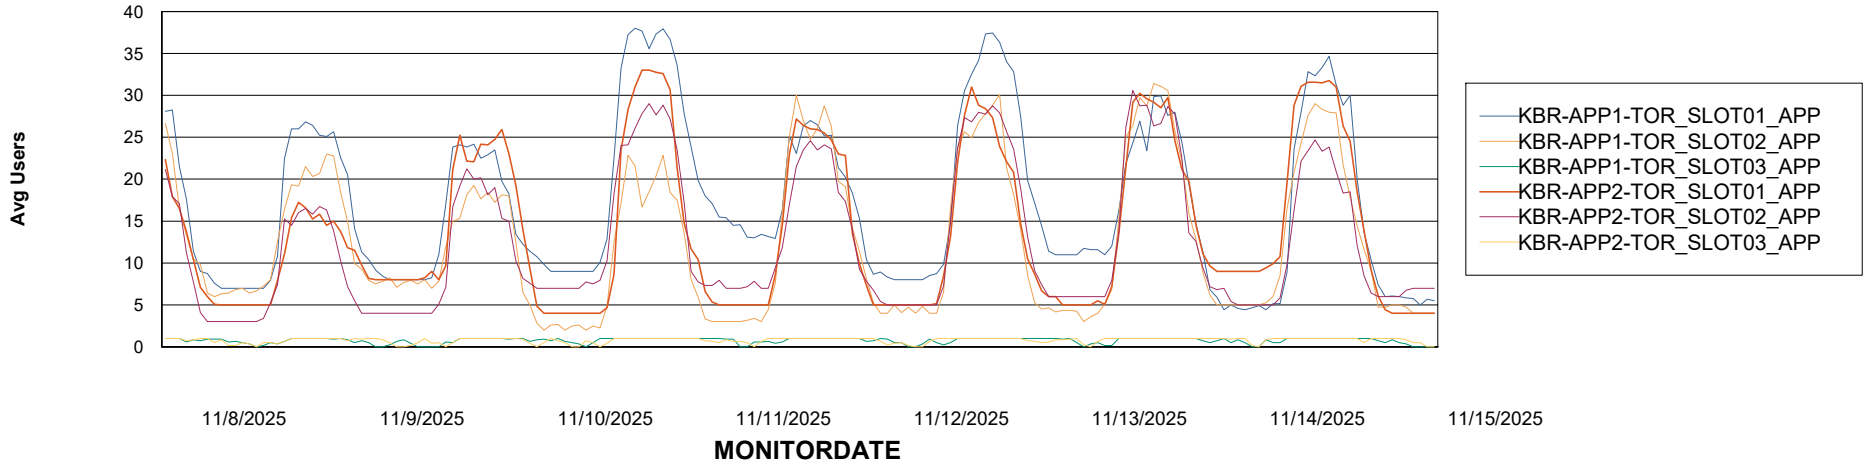

Avg users per day per ABS server