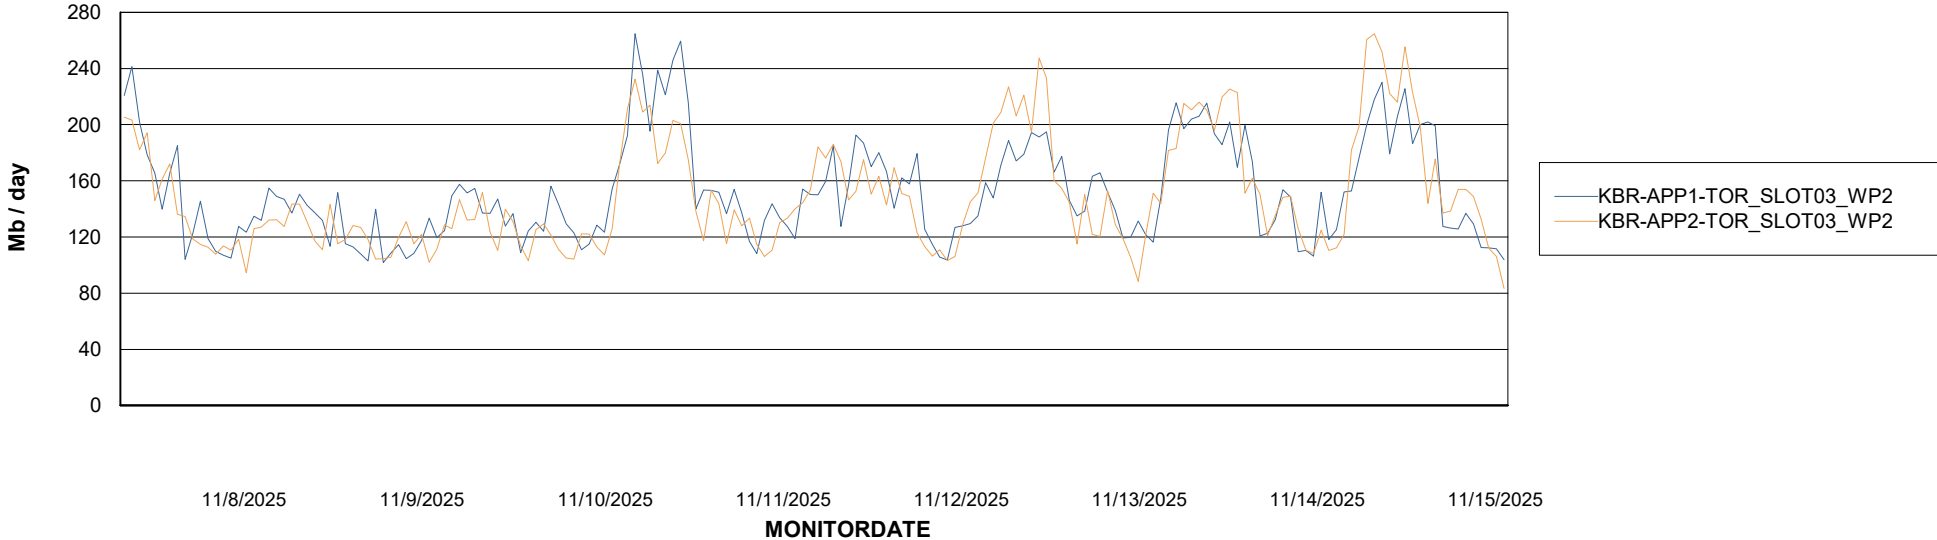

ABSSolute Web Component Services

Avg memory used per ABS Web component