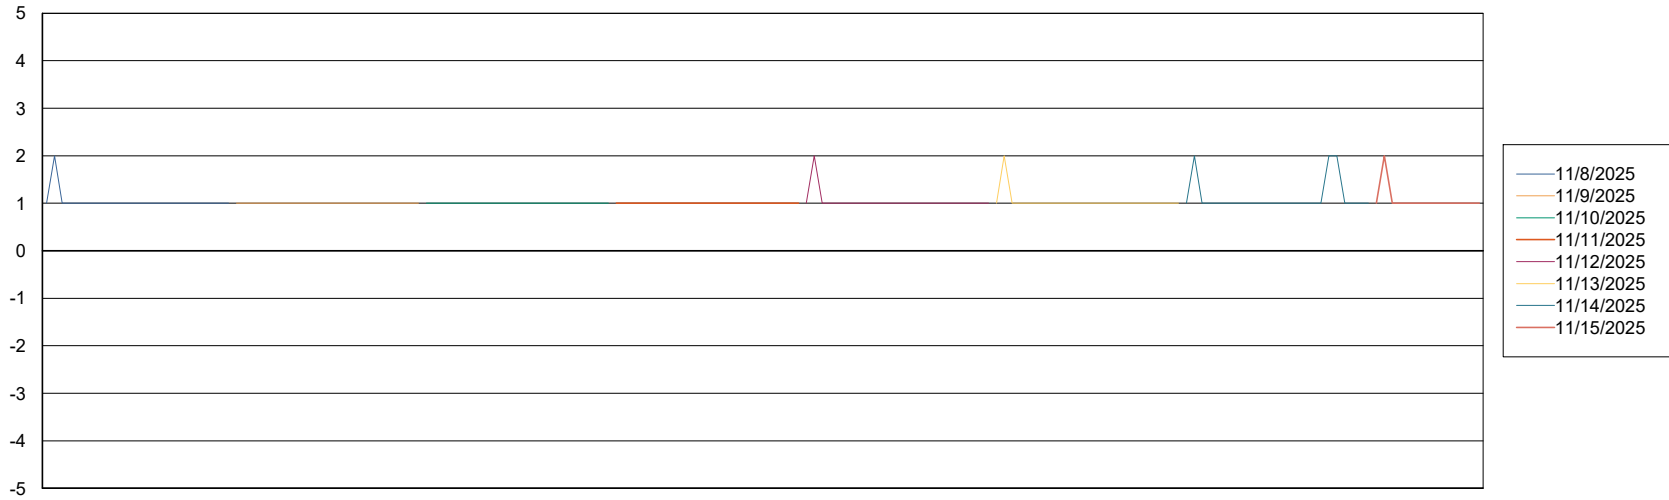

Standby Database Health KBR OCI TOR Production

Recovery lag for last 7 days