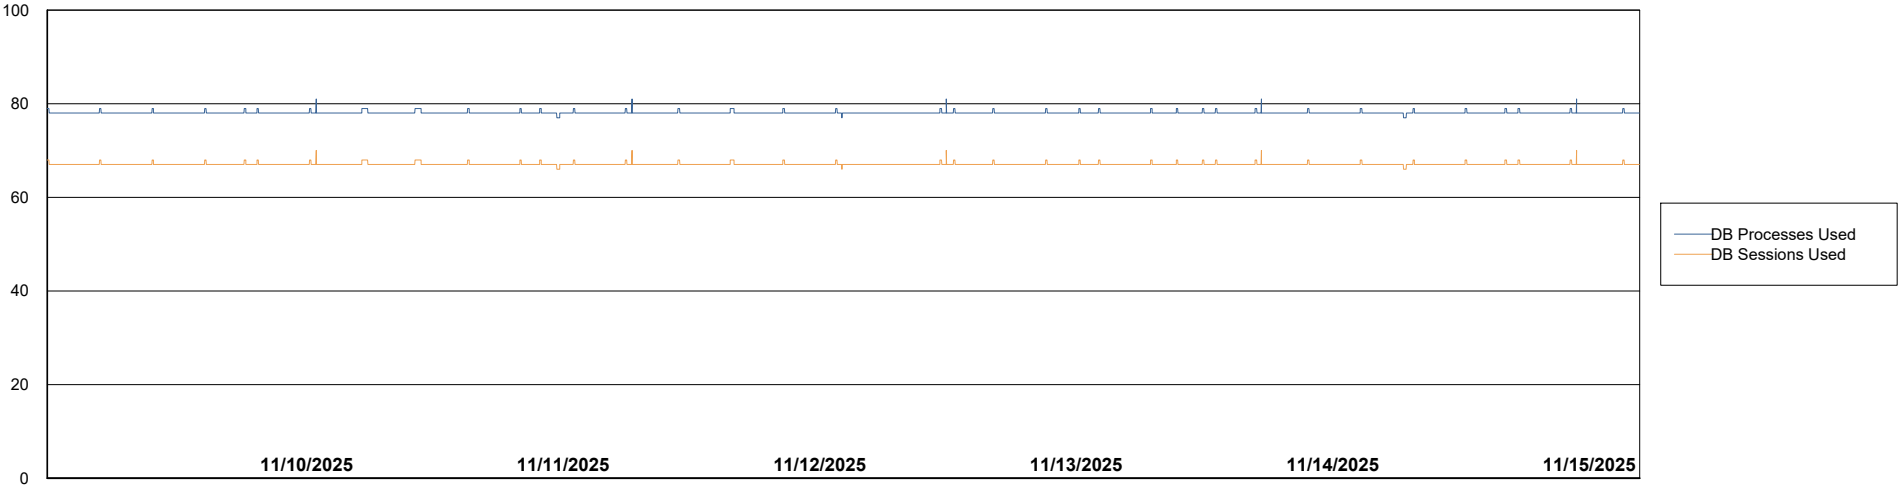

# Weekly SLA Customer Report

Customer KBR OCI TOR Production  
Database ID 200

Database Performance KBR-DBS2-TOR\_PROD\_HSBABS1

DB Processes Max 0  
DB Processes Max 1,000  
DB Processes Max 4