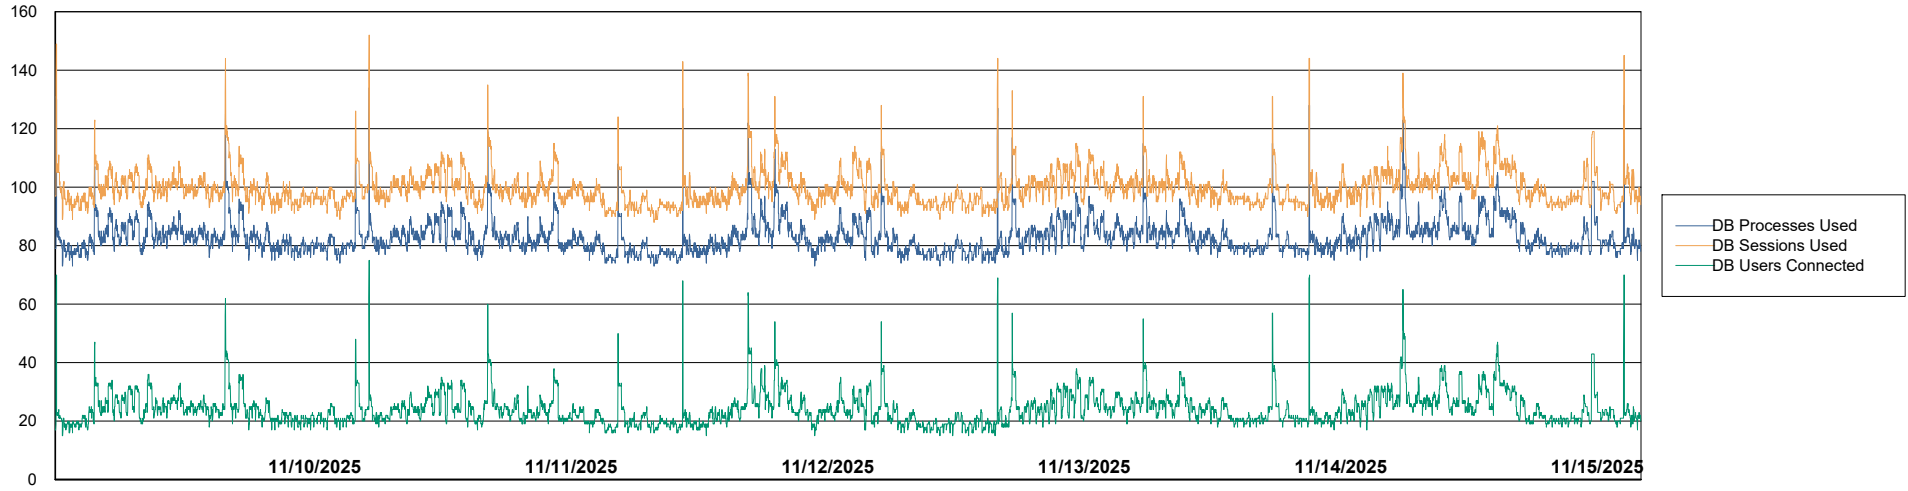

Database Performance KBR-BI-TOR_PROD_ABS1