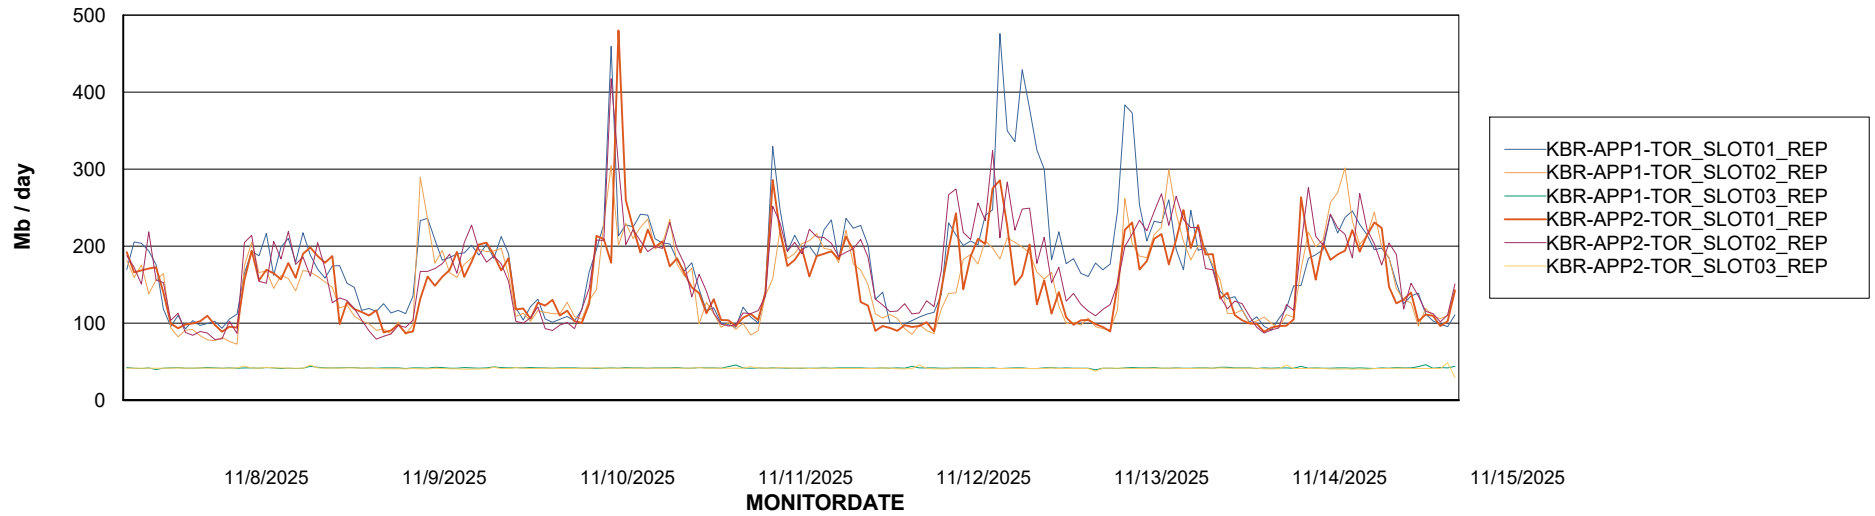

ABSSolute Application ReportServer Services

Avg memory used per ReportServer Service