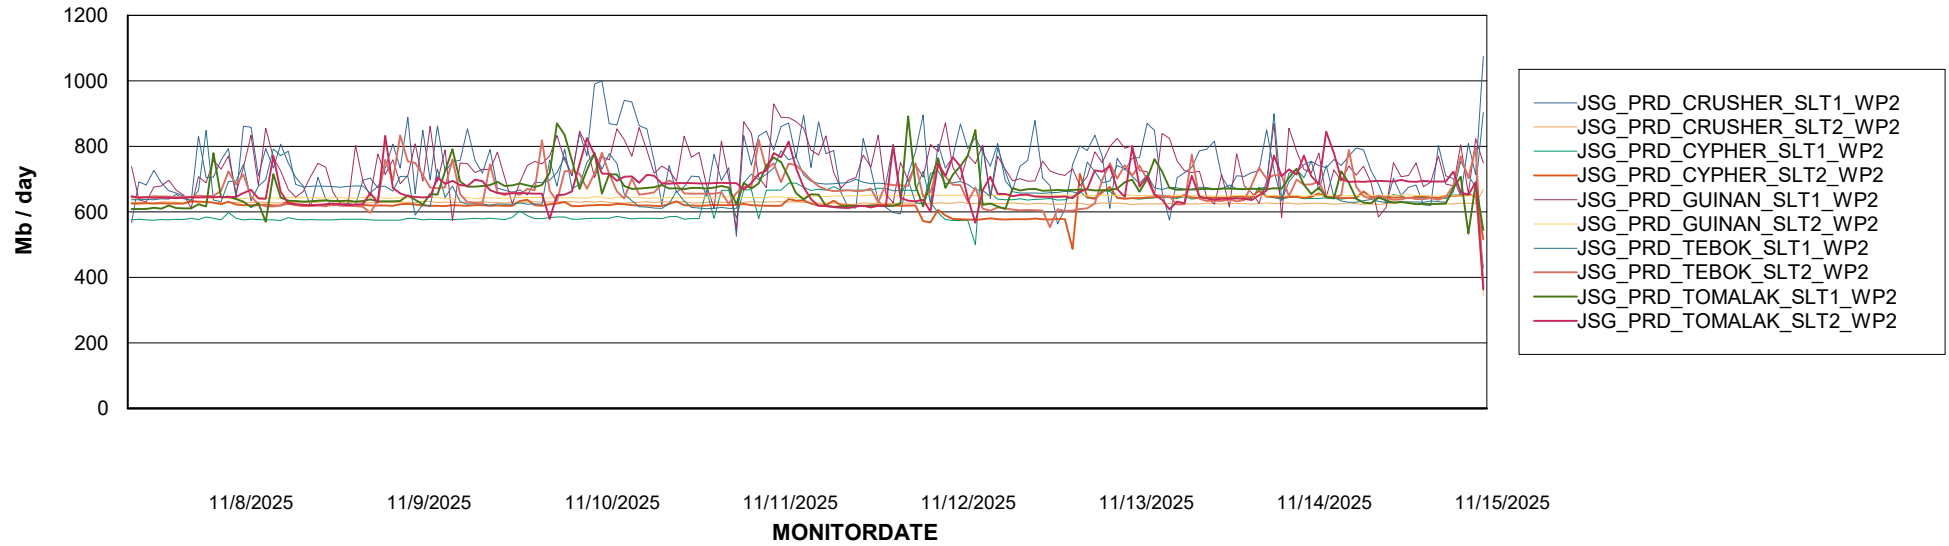

ABSSolute Web Component Services

Avg memory used per ABS Web component