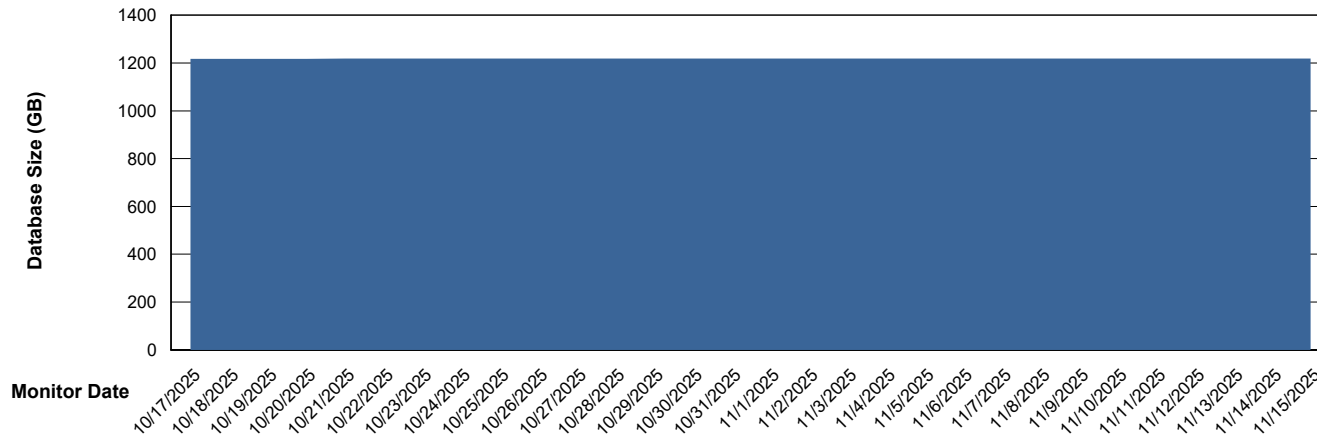

Customer JSG_Production (24/7)
Database ID 102

DATABASE SIZE JSG_PRD_BASHIR_DB_ABS1

Database growth over last month

DATABASE SIZE JSG_PRD_RIKER_DB_HSBABS1

Database growth over last month

Weekly SLA Customer Report