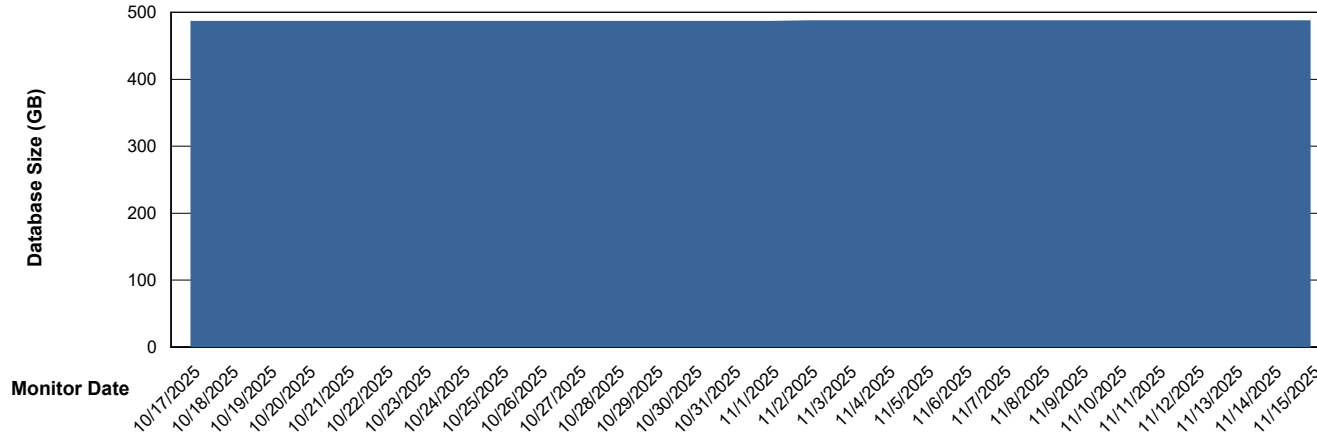

Weekly SLA Customer Report

Customer JSG_Production (24/7)
Database ID 102

Database Performance JSG_PRD_BASHIR_DB_ABS1

Weekly SLA Customer Report

Customer JSG_Production (24/7)
Database ID 102

Database Performance JSG_PRD_PICARD_DB_ABS1

DB Processes Max 1,000
DB Processes Max 4
DB Processes Max 0

Weekly SLA Customer Report

Customer JSG_Production (24/7)
Database ID 102

Database Performance JSG_PRD_RIKER_DB_HSBABS1

Weekly SLA Customer Report

Customer JSG_Production (24/7)
Database ID 102

DATABASE SIZE JSG_PRD_BASHIR_DB_ABS1

Database growth over last month

DATABASE SIZE JSG_PRD_RIKER_DB_HSBABS1

Database growth over last month

Weekly SLA Customer Report