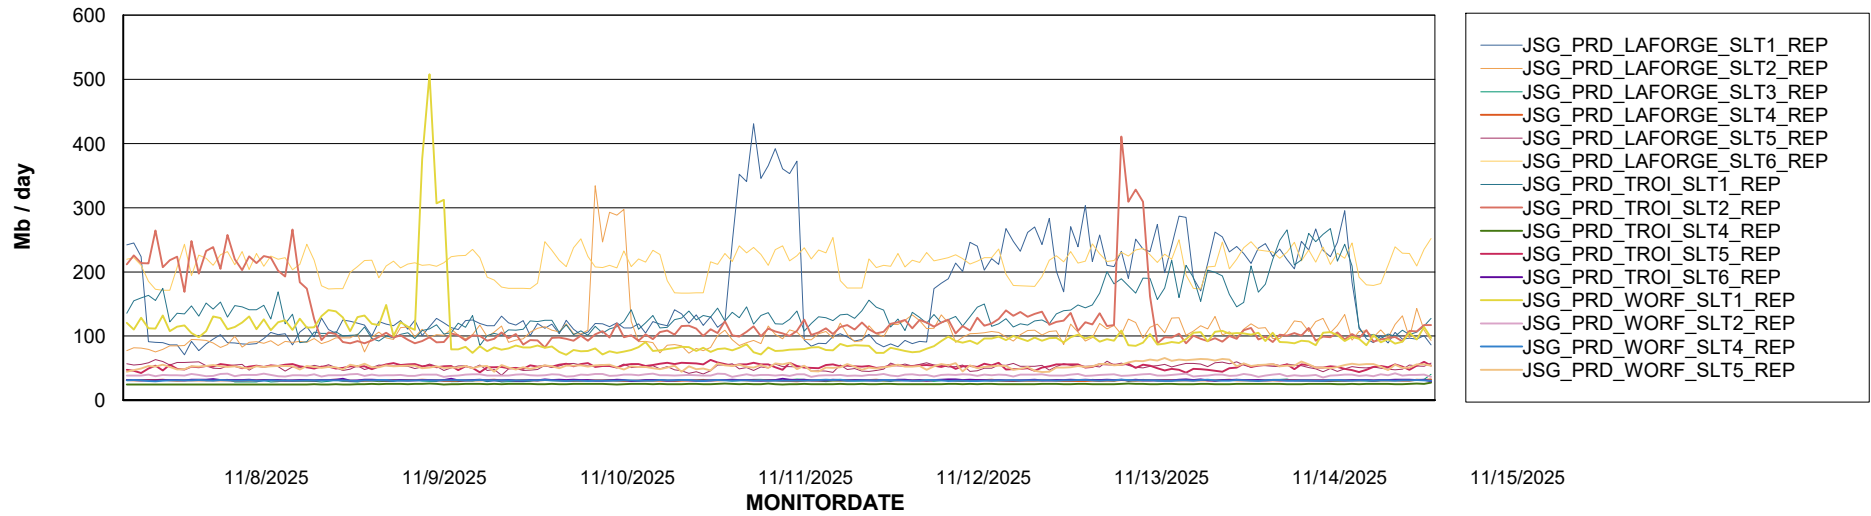

ABSSolute Application ReportServer Services

Avg memory used per ReportServer Service