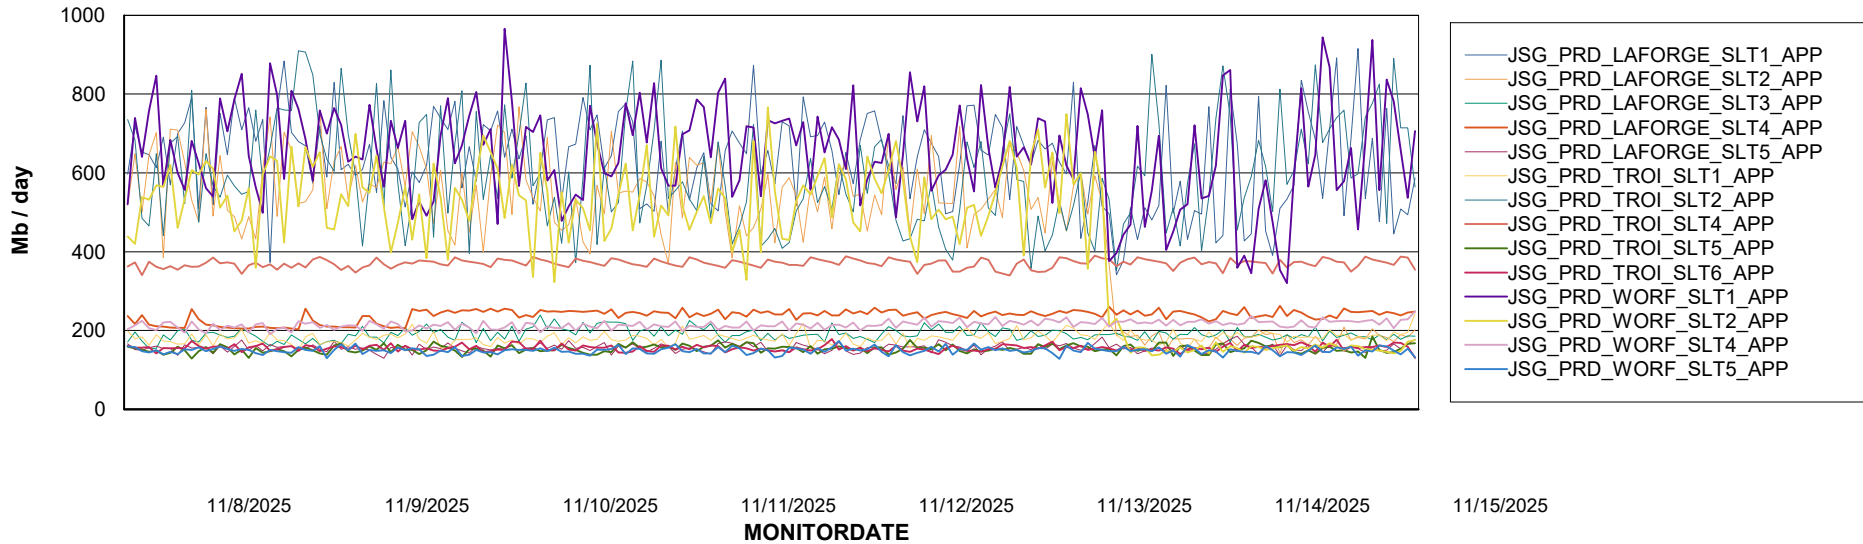

ABSSolute Application Server Services

Avg memory used per ABS Server Service