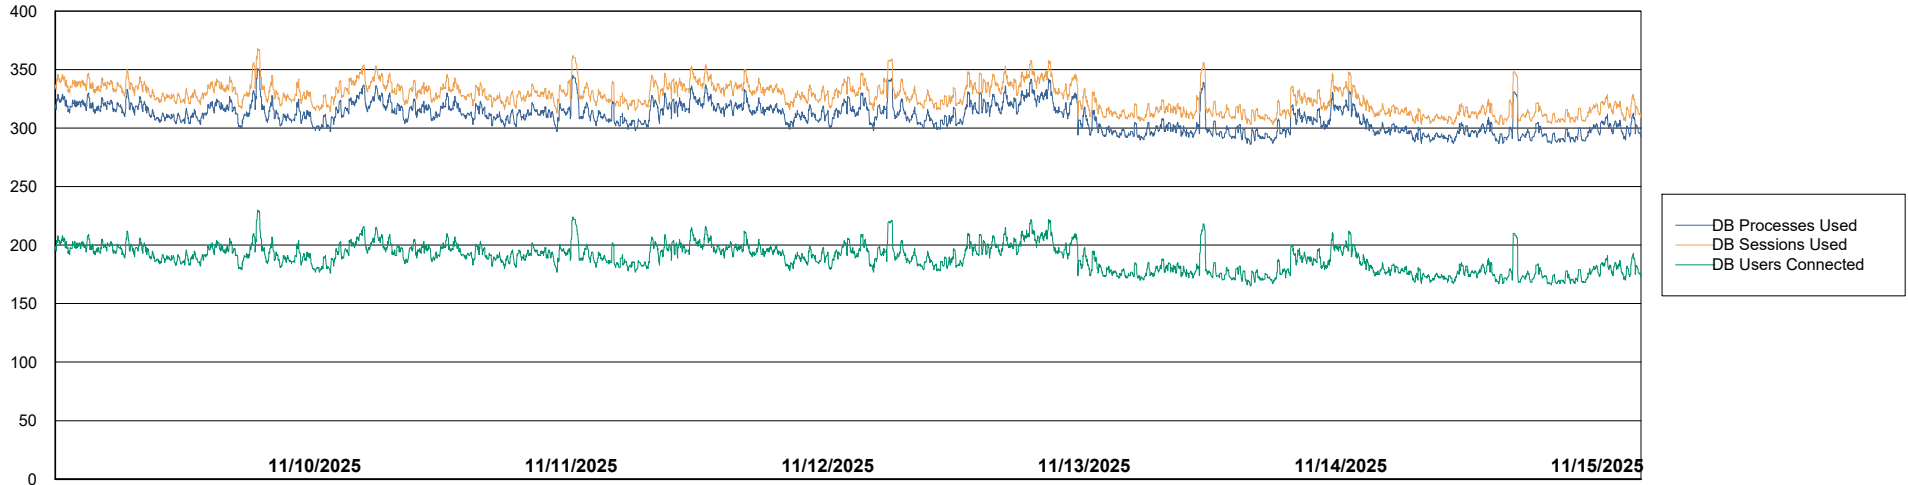

DB Processes Max 1,000
DB Processes Max 4
DB Processes Max 0

Weekly SLA Customer Report

Customer JSG_Production (24/7)
Database ID 102

Database Performance JSG_PRD_RIKER_DB_HSBABS1

Weekly SLA Customer Report