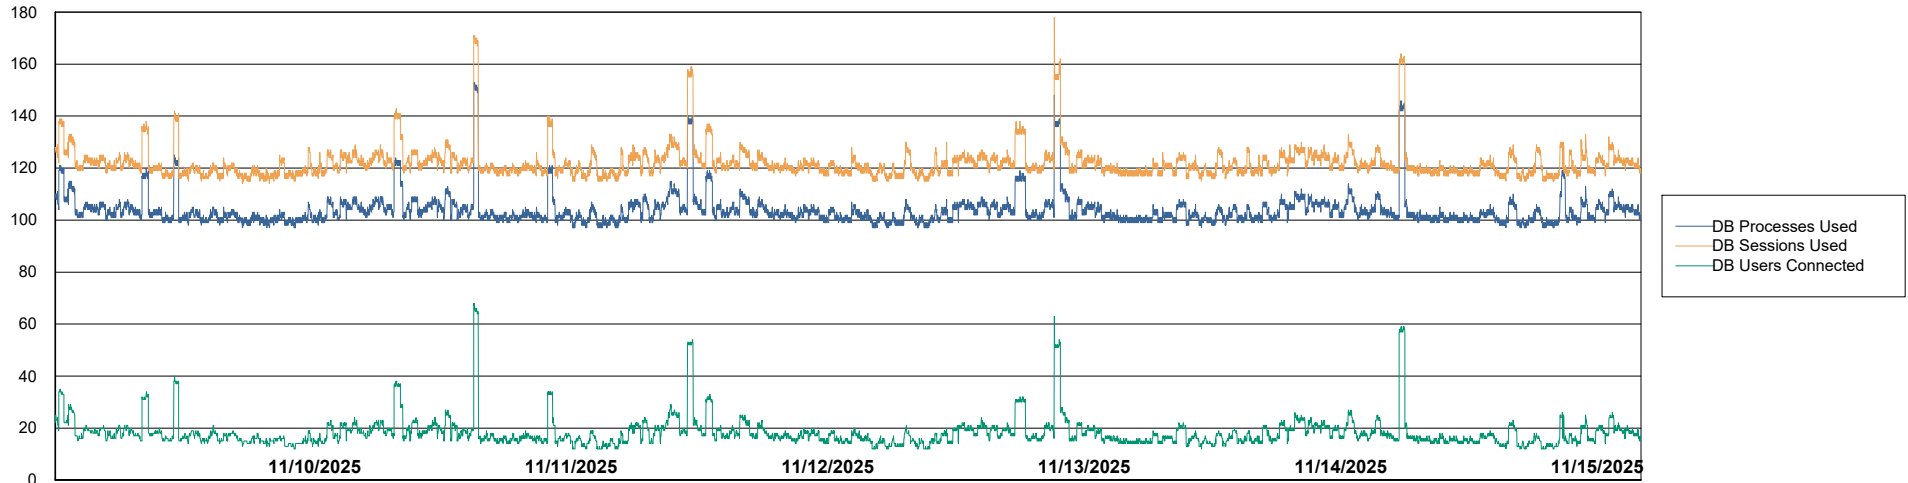

Database Performance JSG_PRD_BASHIR_DB_ABS1