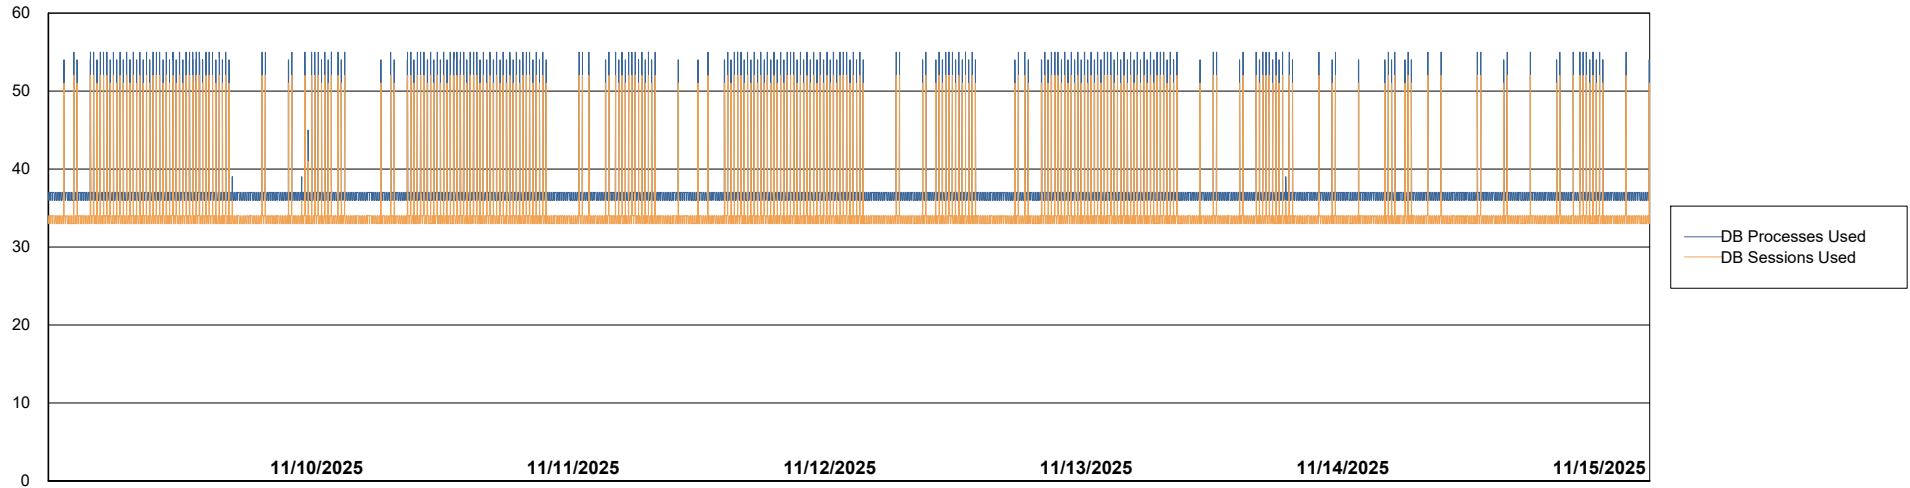

Database Performance HUE_PRD_S-ORATEST2_HSBABS1

DB Processes Max 1,000