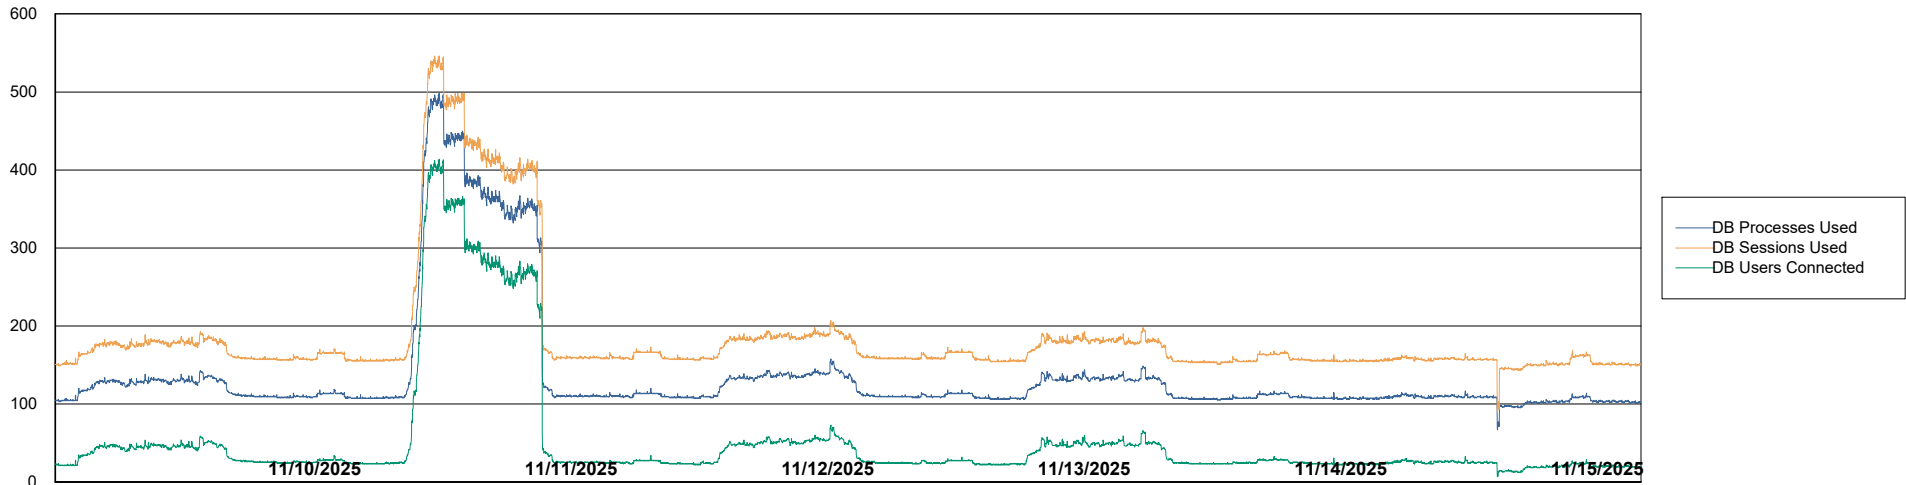

Weekly SLA Customer Report

Customer HUE_Production
Database ID 154

Database Performance HUE_PRD_S-ORABI2024_ABS1

Weekly SLA Customer Report

Customer HUE_Production
Database ID 154

Database Performance HUE_PRD_S-ORAPROD2_ABS1