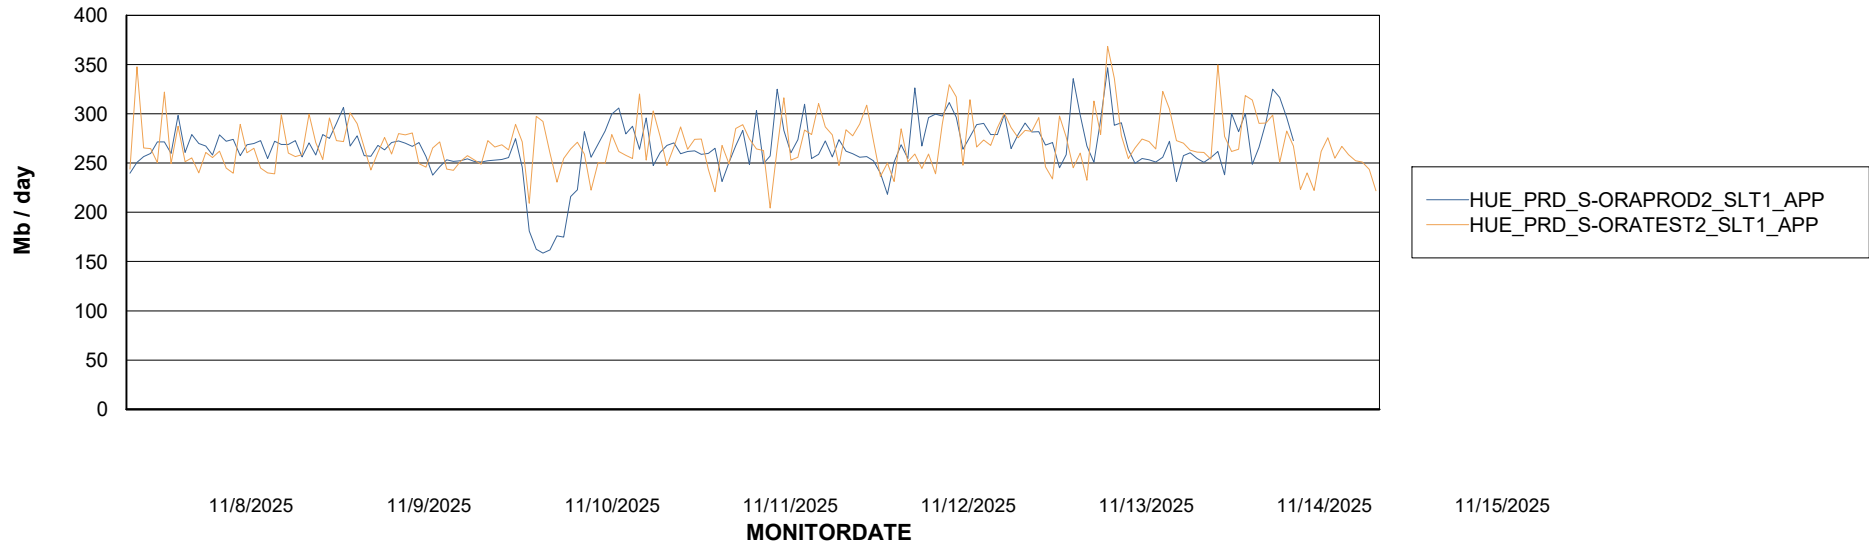

ABSSolute Application Server Services

Avg memory used per ABS Server Service