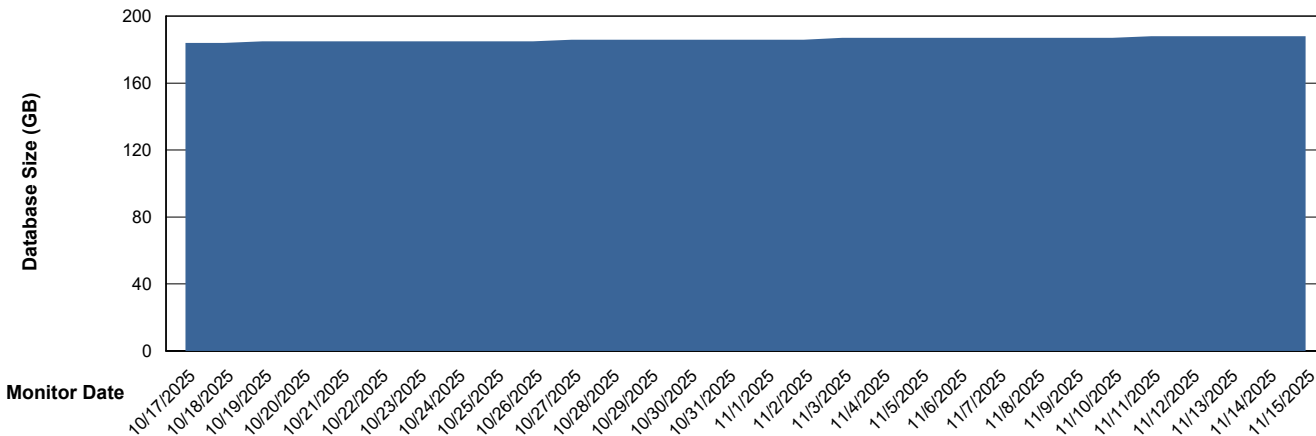

DATABASE SIZE HUE_PRD_S-ORAPROD2_ABS1

Database growth over last month