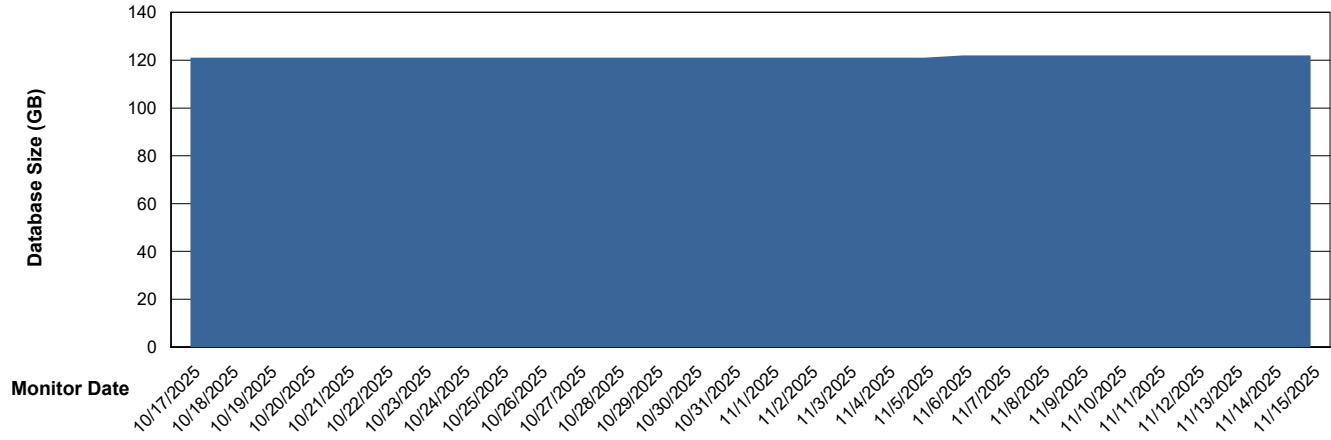

Weekly SLA Customer Report

Customer GLG_Production
Database ID 221

Database Performance GLG_PRD_GLGSSABSAIO01_HSBABS1

DB Processes Max 1,000

Weekly SLA Customer Report

Customer GLG_Production
Database ID 221

DATABASE SIZE GLG_PRD_GLGSPABSAIO01_ABS1

Database growth over last month

DATABASE SIZE GLG_PRD_GLGSPABSBI2_ABS1

Database growth over last month

Weekly SLA Customer Report

Customer GLG_Production
Database ID 221