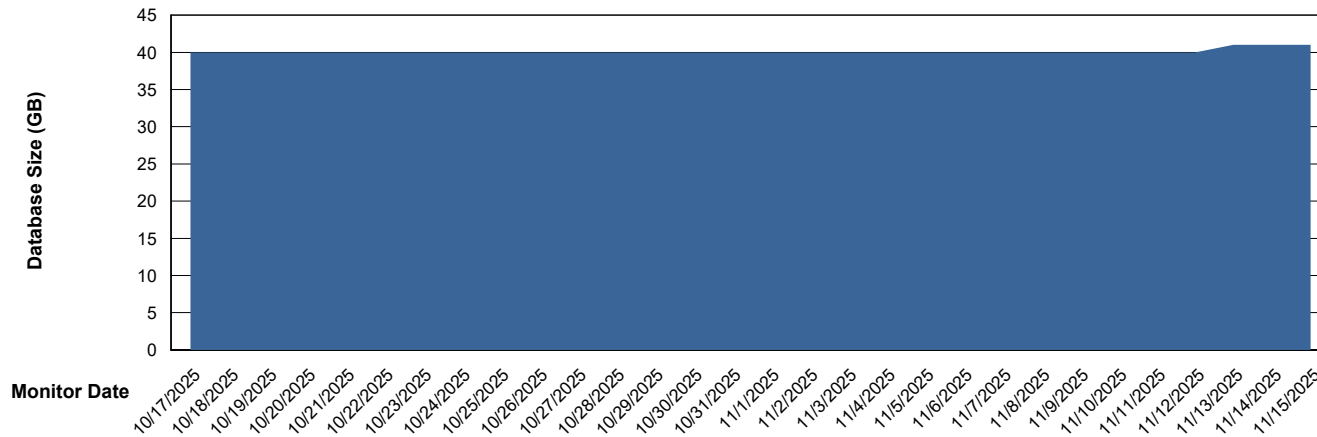

Weekly SLA Customer Report

Customer EUT_Production
Database ID 114

DATABASE SIZE EUT_EUP_PRD_URVINA22T_DB_ABS1

Database growth over last month

DATABASE SIZE EUT_URM_PRD_URVINA26_DB_ABS1

Database growth over last month