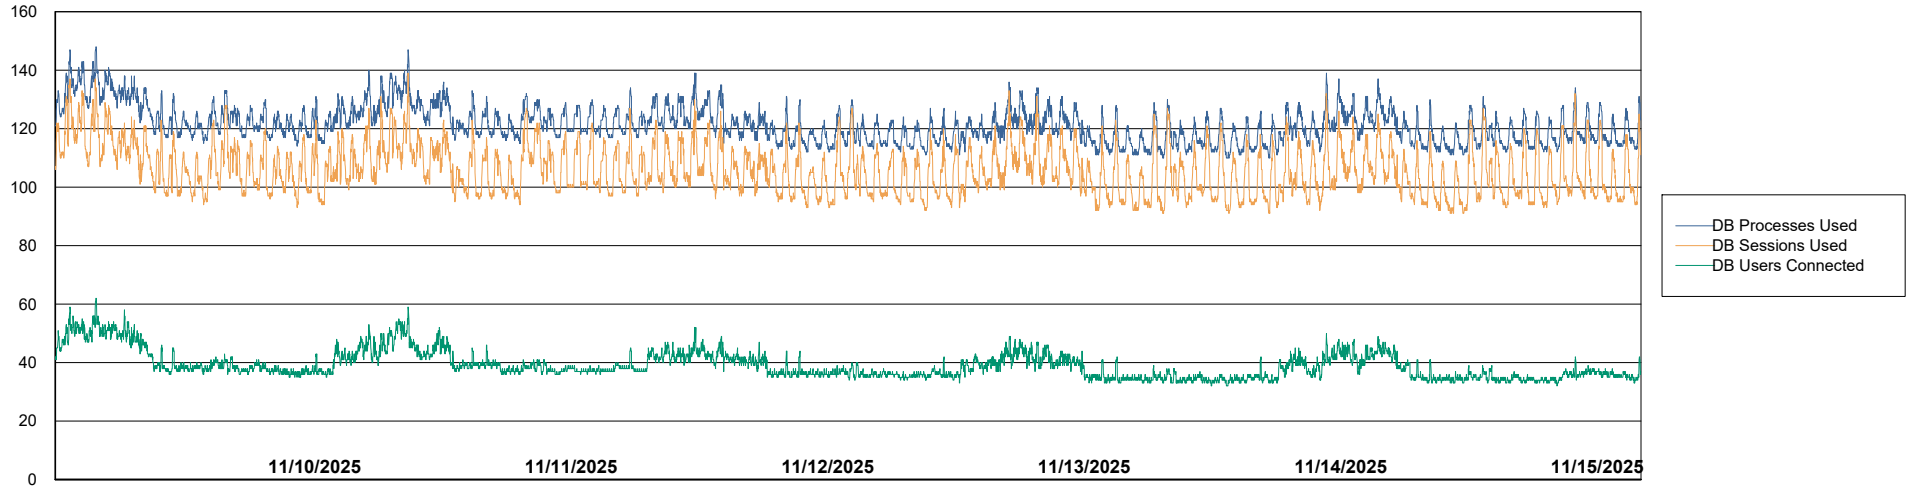

Weekly SLA Customer Report

Customer EUT_Production
Database ID 114

Database Performance EUT_EUP_PRD_URVINA22T_DB_ABS1

Weekly SLA Customer Report

Customer EUT_Production
Database ID 114

Database Performance EUT_URM_PRD_URVINA26_DB_ABS1