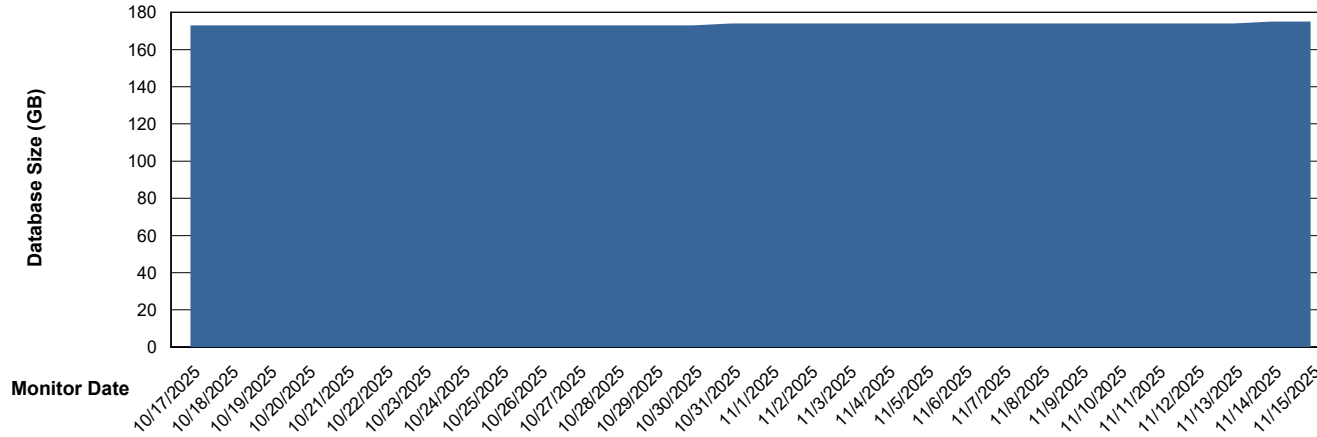

Weekly SLA Customer Report

Customer EUT_Production
Database ID 114

Database Performance EUT_EUP_PRD_URVINA22T_DB_ABS1

Weekly SLA Customer Report

Customer EUT_Production
Database ID 114

Database Performance EUT_URM_PRD_URVINA26_DB_ABS1

Weekly SLA Customer Report

Customer EUT_Production
Database ID 114

DATABASE SIZE EUT_EUP_PRD_URVINA22T_DB_ABS1

Database growth over last month

DATABASE SIZE EUT_URM_PRD_URVINA26_DB_ABS1

Database growth over last month