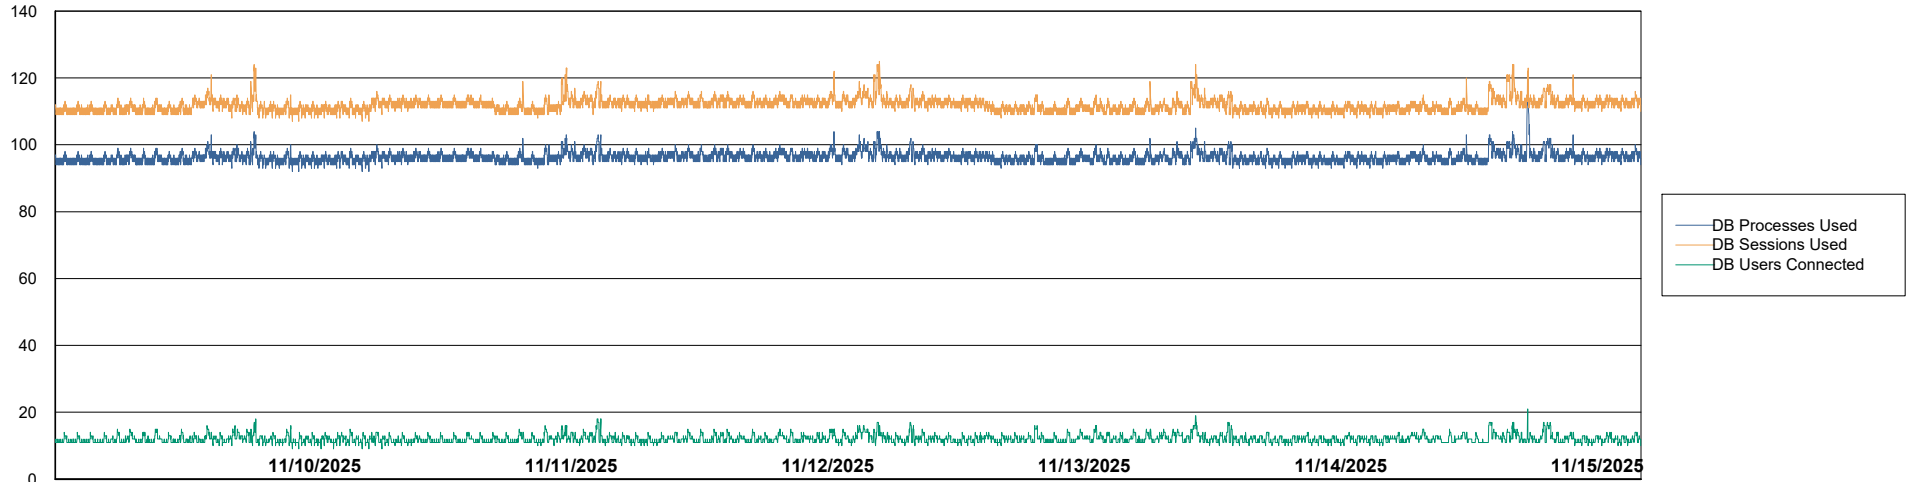

DB Processes Max 0
DB Processes Max 1,000

Weekly SLA Customer Report

Customer ELJ Production
Database ID 72

Database Performance ELJ_PRD_FRASEQXPRDDB03_ABS1

Weekly SLA Customer Report

Customer ELJ Production
Database ID 72