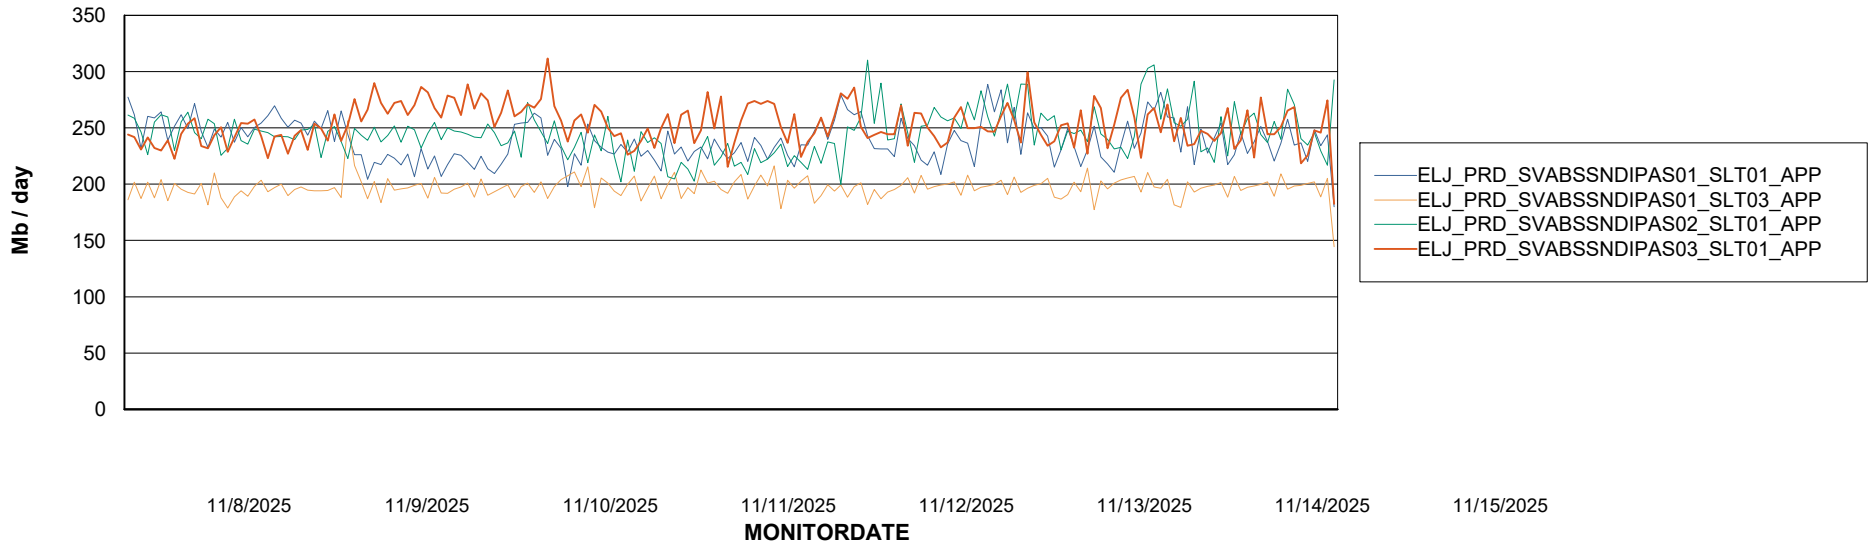

ABSSolute Application Server Services

Avg memory used per ABS Server Service