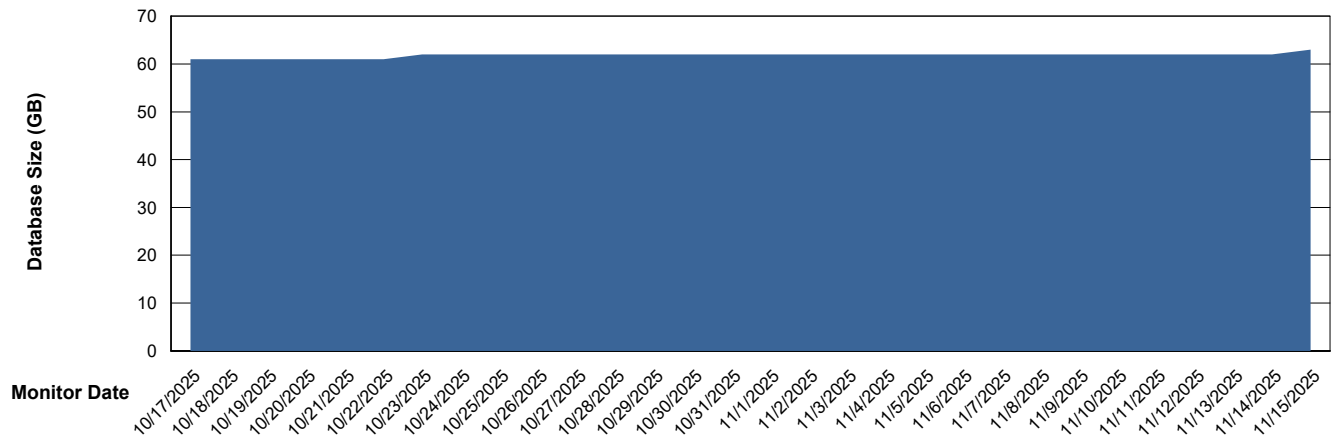

DB Processes Max 0
DB Processes Max 1,000

Weekly SLA Customer Report

Customer ELJ Production
Database ID 72

Database Performance ELJ_PRD_FRASEQXPRDDB03_ABS1

Weekly SLA Customer Report

Customer ELJ Production
Database ID 72

DATABASE SIZE ELJ_PRD_FRASEQXPRDDB01_ABS1

Database growth over last month

DATABASE SIZE ELJ_PRD_FRASEQXPRDDB03_ABS1

Database growth over last month

Weekly SLA Customer Report

Customer ELJ Production
Database ID 72