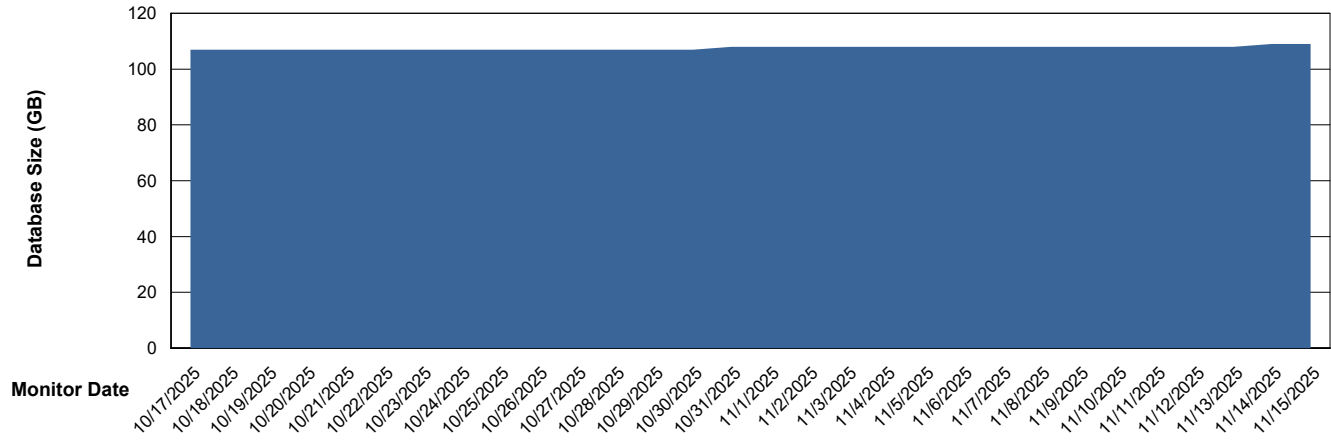

DB Processes Max 0
DB Processes Max 1,000

Weekly SLA Customer Report

Customer ELJ Production
Database ID 72

Database Performance ELJ_PRD_FRASEQXPRDDB03_ABS1

Weekly SLA Customer Report

Customer ELJ Production
Database ID 72

DATABASE SIZE ELJ_PRD_FRASEQXPRDDB01_ABS1

Database growth over last month

DATABASE SIZE ELJ_PRD_FRASEQXPRDDB03_ABS1

Database growth over last month

Weekly SLA Customer Report

Customer ELJ Production
Database ID 72