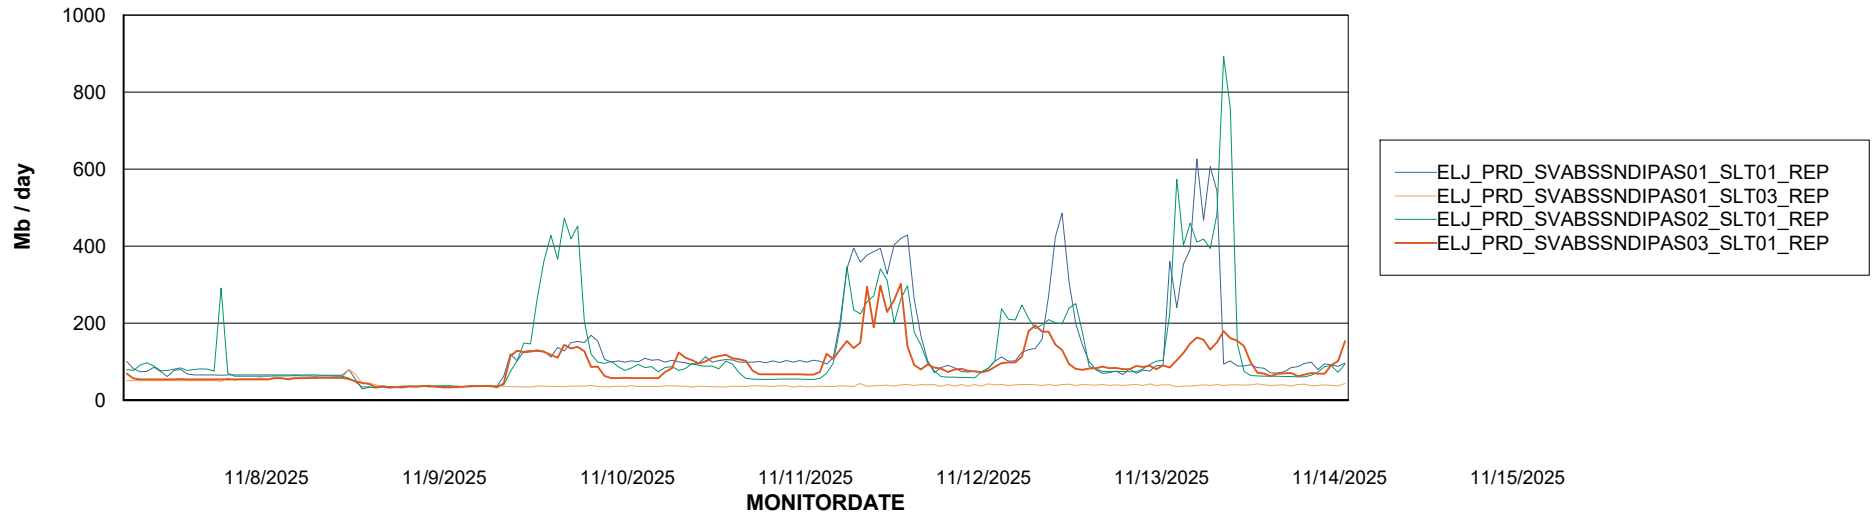

Avg memory used per ABS Server Service

Avg users per day per ABS server

Weekly SLA Customer Report

Customer ELJ Production
Database ID 72

ABSSolute Application ReportServer Services

Avg memory used per ReportServer Service