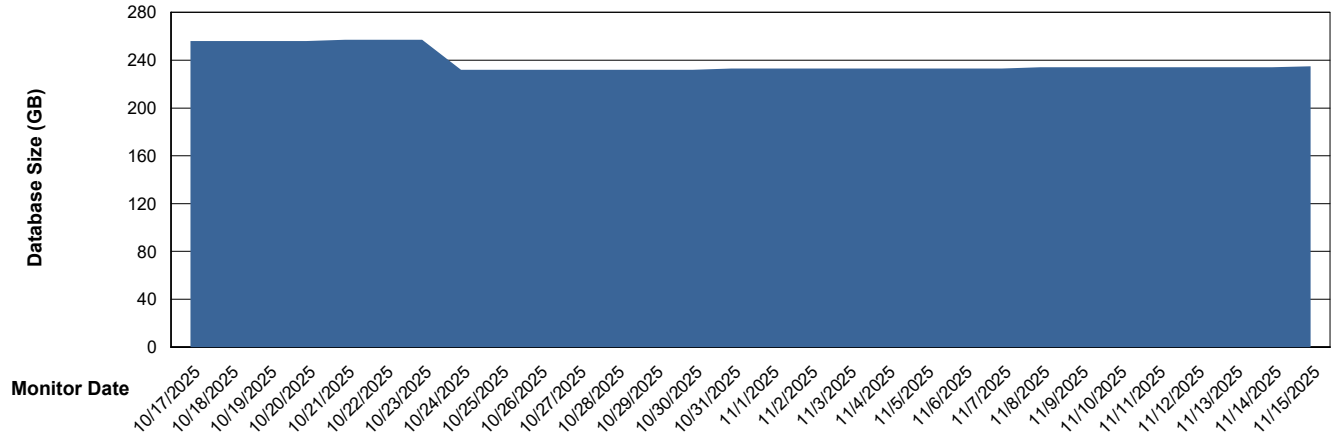

Weekly SLA Customer Report

Customer ELI_Production
Database ID 62

Database Performance ELI_PRD_FRASINTQUADB01_HSBABS1

DB Processes Max 1,000

Weekly SLA Customer Report

Customer ELI_Production
 Database ID 62

DATABASE SIZE ELI_PRD_FRASEQXPRDDB04-BI_ABS1

Database growth over last month

DATABASE SIZE ELI_PRD_FRASINTPRDDB01_ABS1

Database growth over last month

Weekly SLA Customer Report

Customer ELI_Production
 Database ID 62