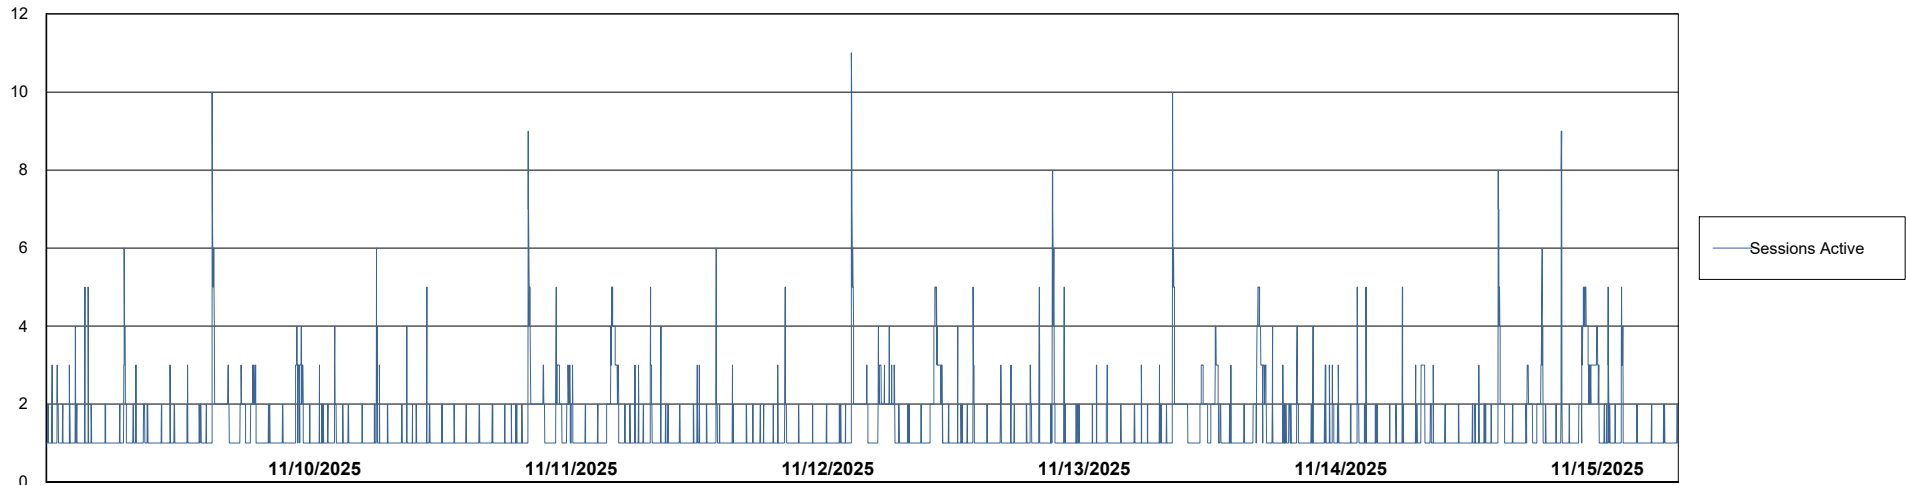

Database Performance ELI_PRD_FRASEQXPRDDB04-BI_ABS1