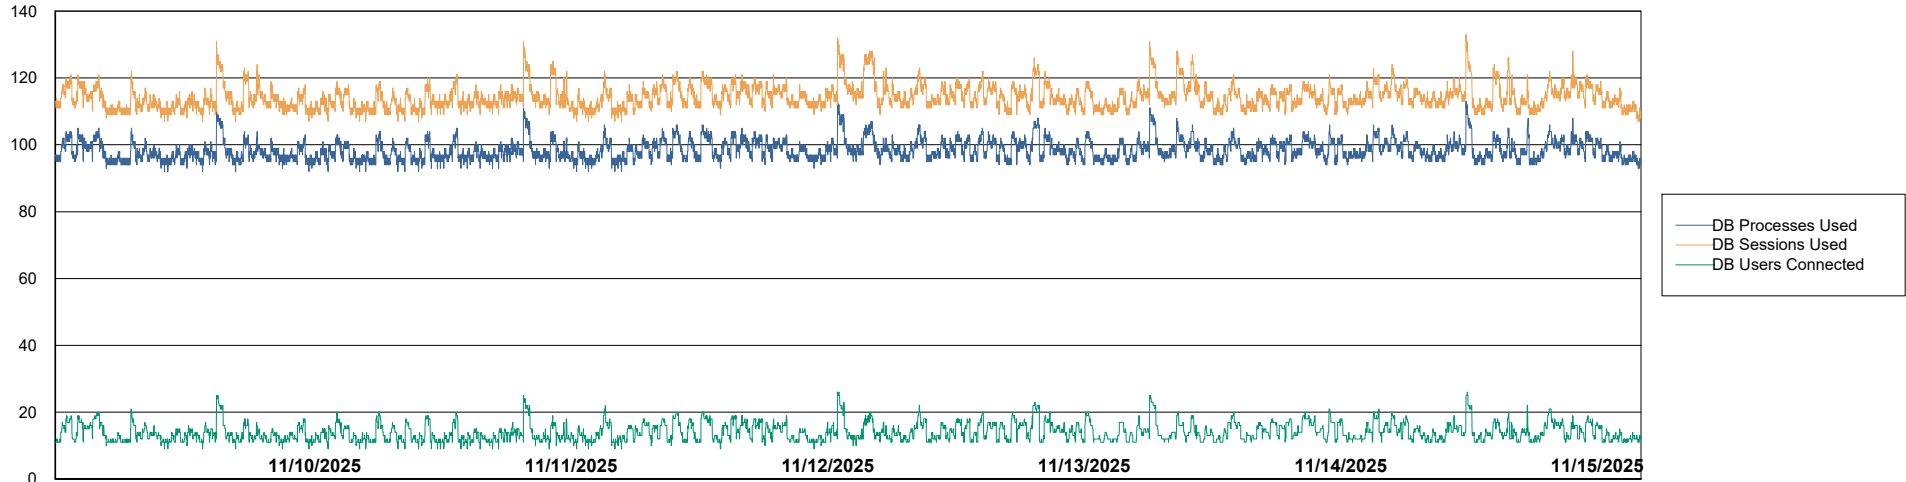

Database Performance ELI_PRD_FRASEQXPRDDB04-BI_ABS1