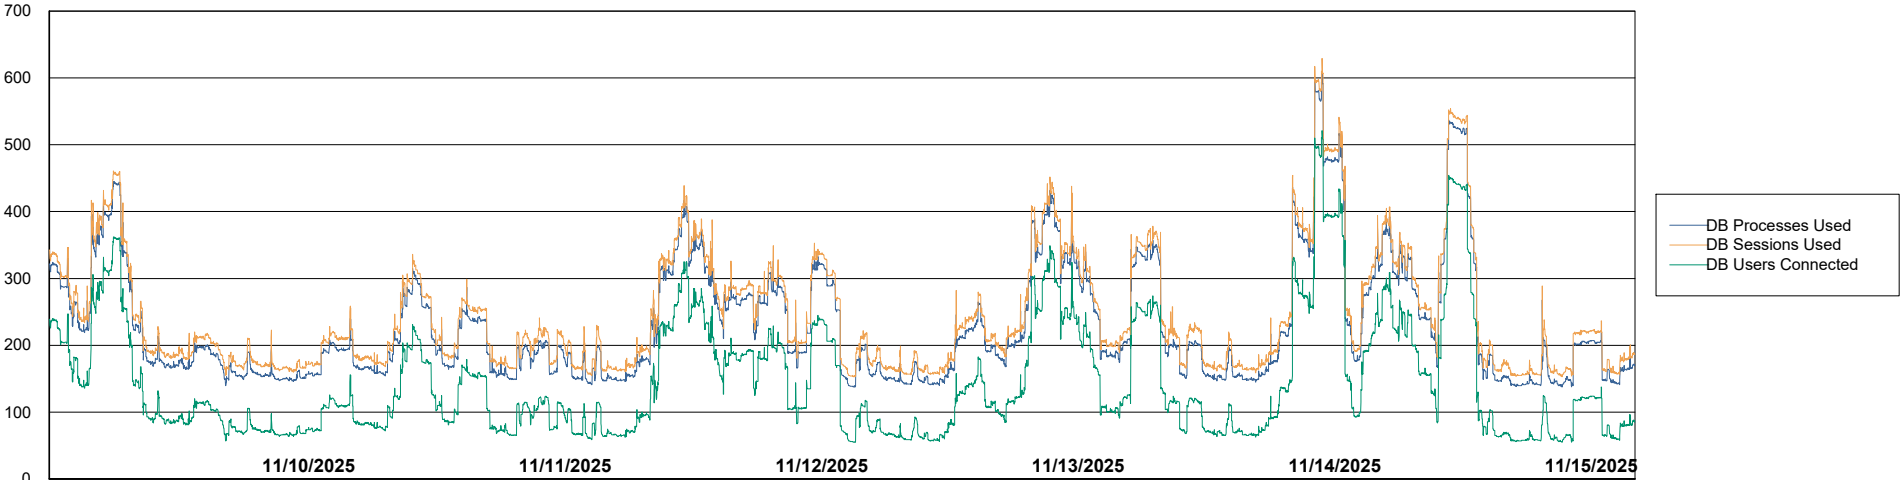

Weekly SLA Customer Report

Customer ELI_Production
Database ID 62

Database Performance ELI_PRD_FRASEQXPRDDB04-BI_ABS1

Weekly SLA Customer Report

Customer ELI_Production
Database ID 62

Database Performance ELI_PRD_FRASINTPRDDB01_ABS1