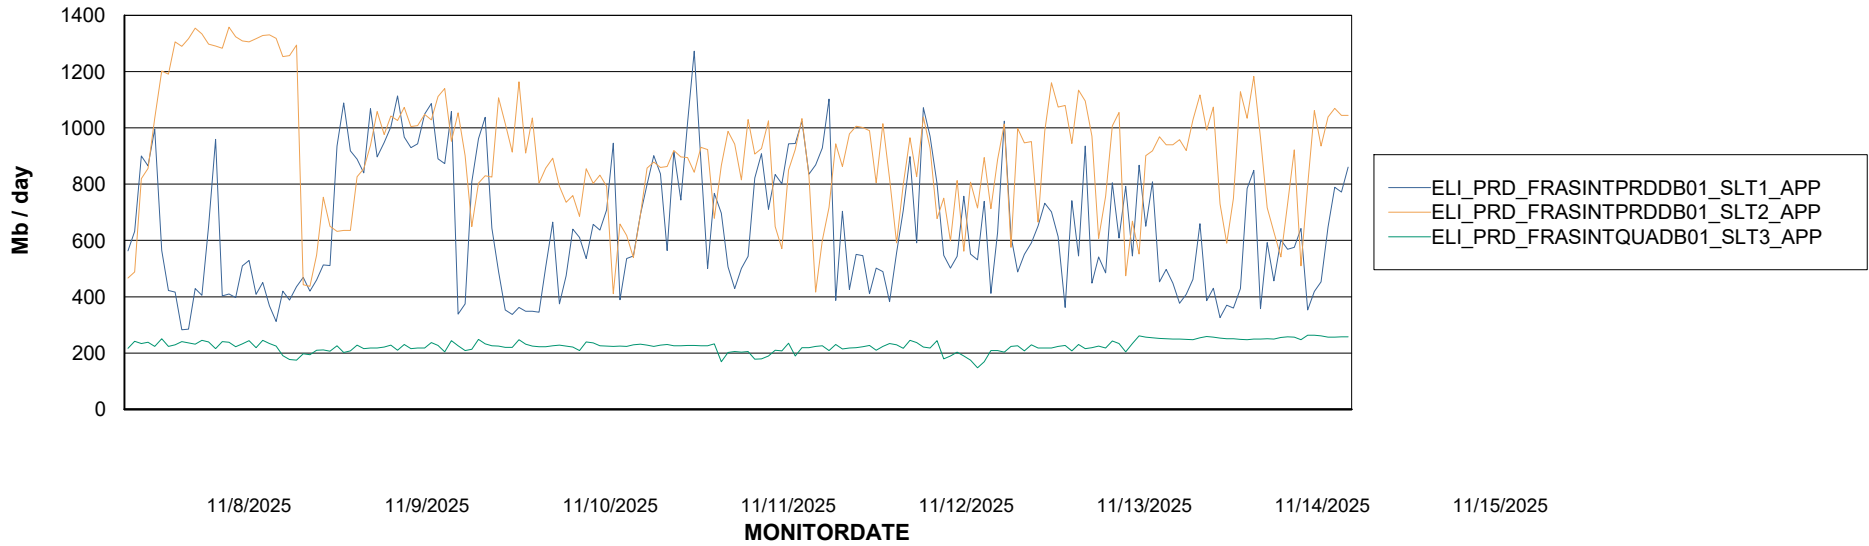

ABSSolute Application Server Services

Avg memory used per ABS Server Service