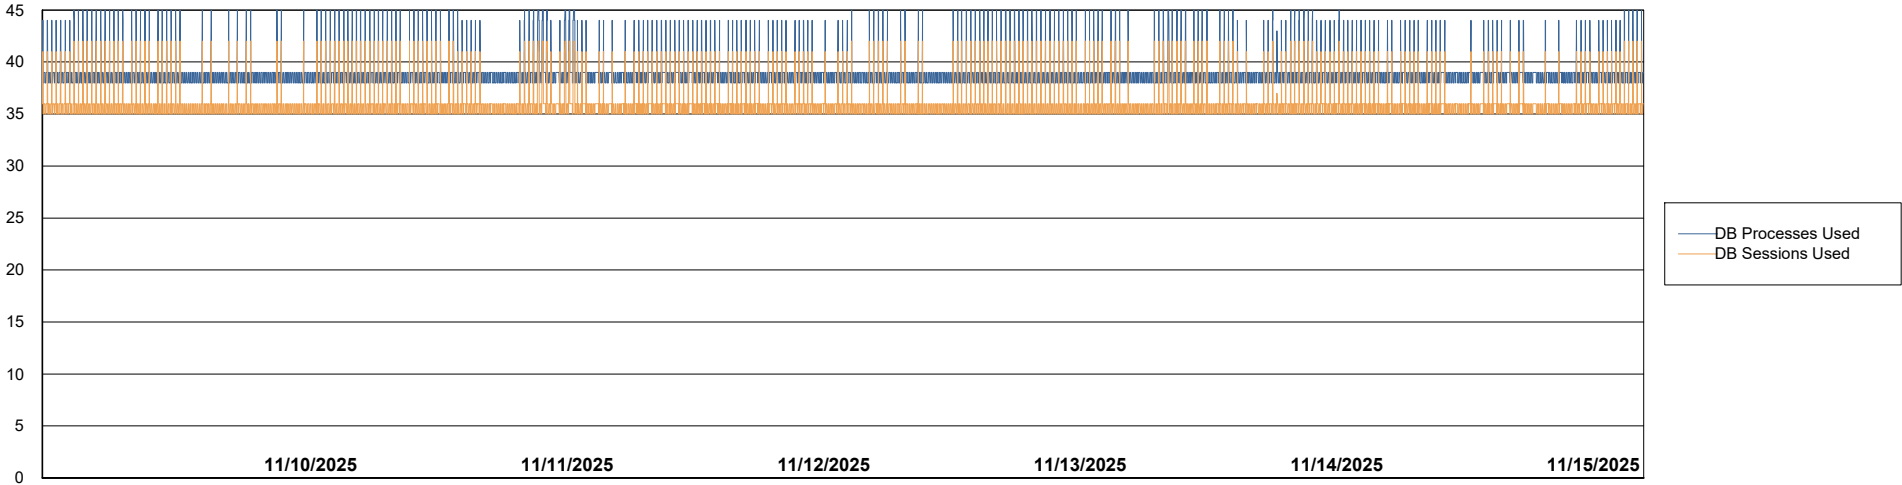

Database Performance ELI_PRD_FRASINTQUADB01_HSBABS1

DB Processes Max 1,000