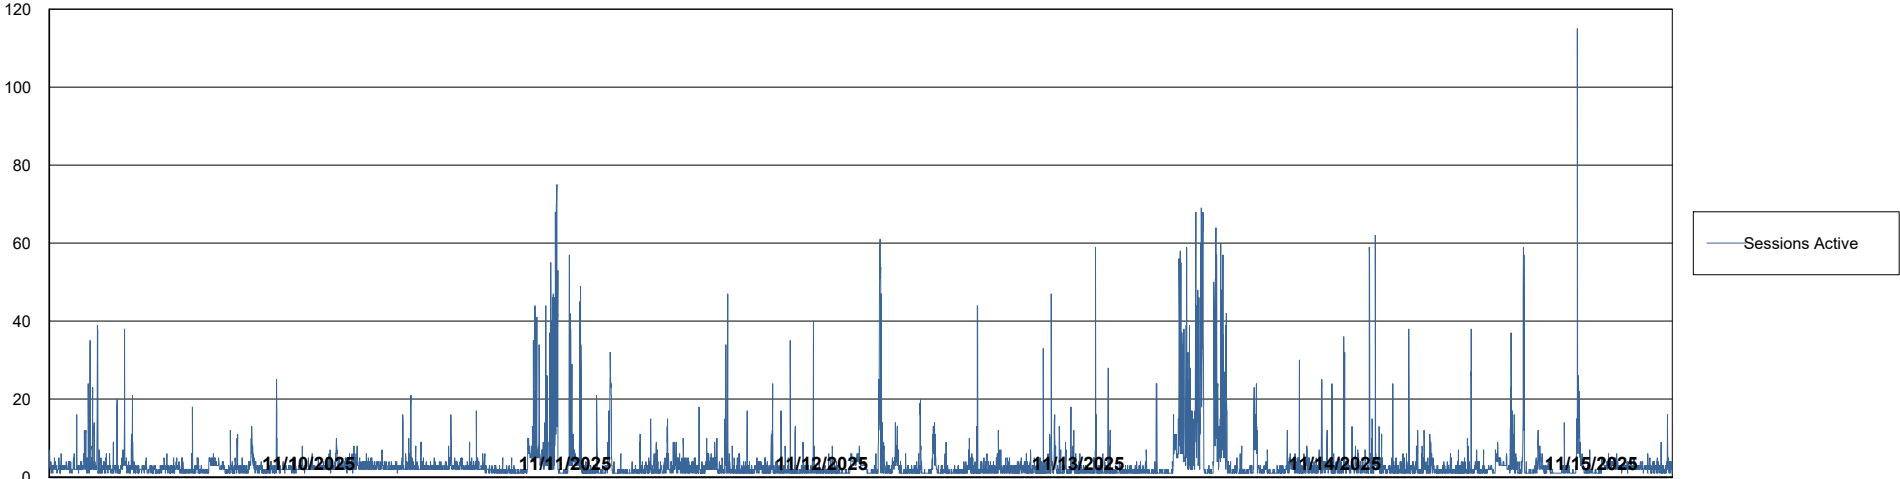

Weekly SLA Customer Report

Customer ELI_Production
Database ID 62

Database Performance ELI_PRD_FRASEQXPRDDB04-BI_ABS1

Weekly SLA Customer Report

Customer ELI_Production
Database ID 62

Database Performance ELI_PRD_FRASINTPRDDB01_ABS1