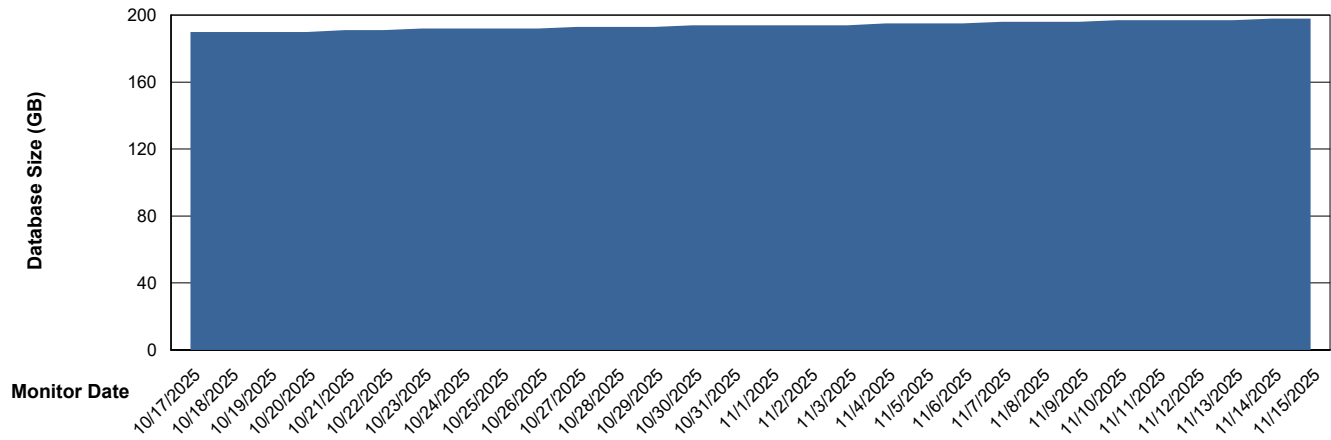

Weekly SLA Customer Report

Customer ELI_Production
Database ID 62

Database Performance ELI_PRD_FRASINTQUADB01_HSBABS1

DB Processes Max 1,000

Weekly SLA Customer Report

Customer ELI_Production
 Database ID 62

DATABASE SIZE ELI_PRD_FRASEQXPRDDB04-BI_ABS1

Database growth over last month

DATABASE SIZE ELI_PRD_FRASINTPRDDB01_ABS1

Database growth over last month

Weekly SLA Customer Report

Customer ELI_Production
 Database ID 62