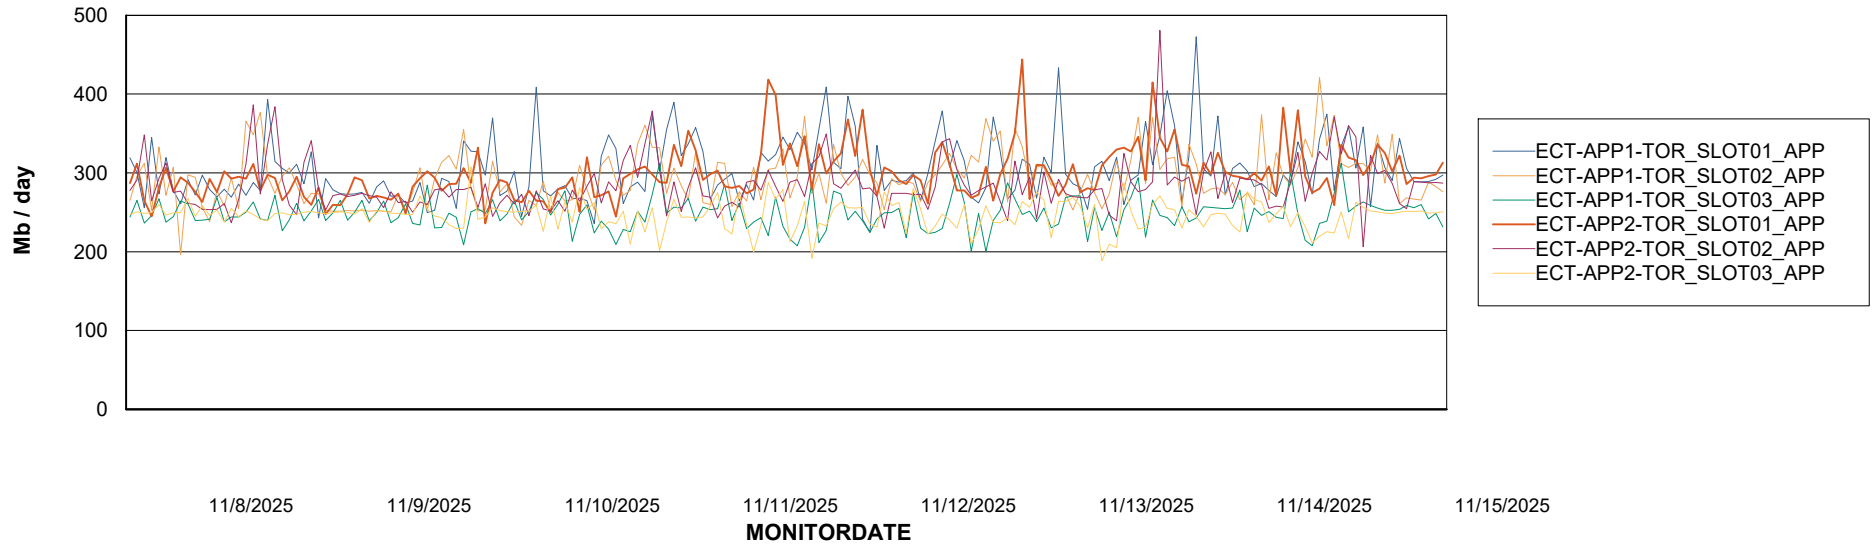

Standby Database Health ECT OCI TOR Production

Recovery lag for last 7 days

Weekly SLA Customer Report

Customer ECT OCI TOR Production
Database ID 219

ABSSolute Application Server Services

Avg memory used per ABS Server Service