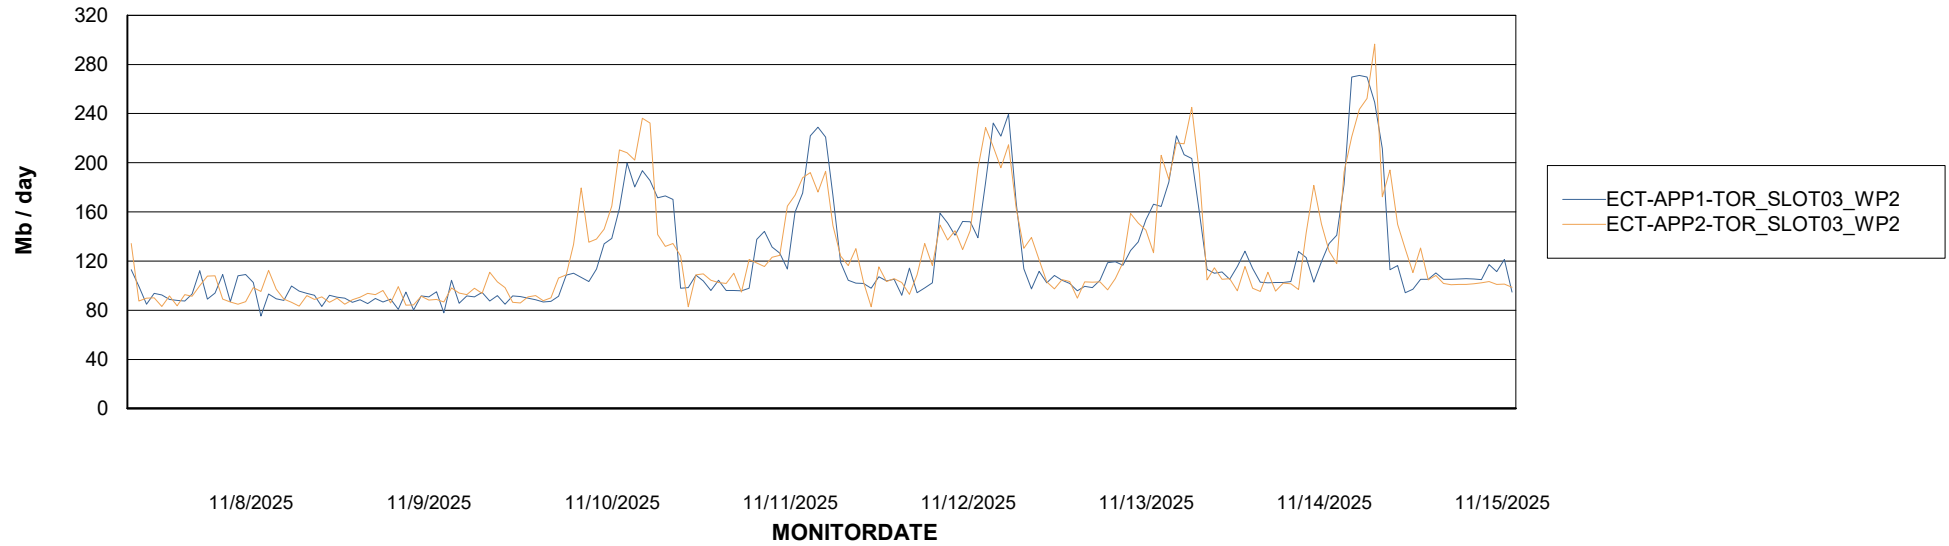

ABSolute Web Component Services

Avg memory used per ABS Web component