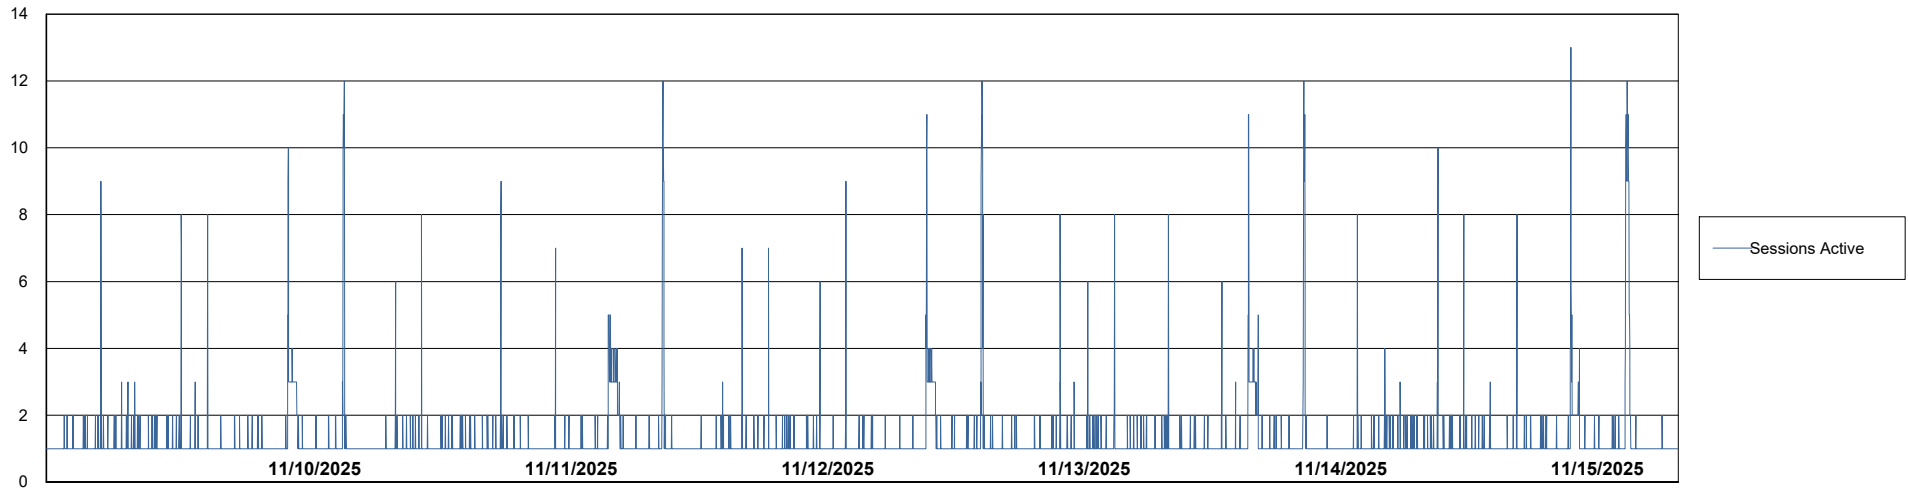

Weekly SLA Customer Report

Customer ECT OCI TOR Production
Database ID 219

Database Performance ECT-BI-TOR_ABS1

Weekly SLA Customer Report

Customer ECT OCI TOR Production
Database ID 219

Database Performance ECT-DBS1-TOR_PROD_ABS1