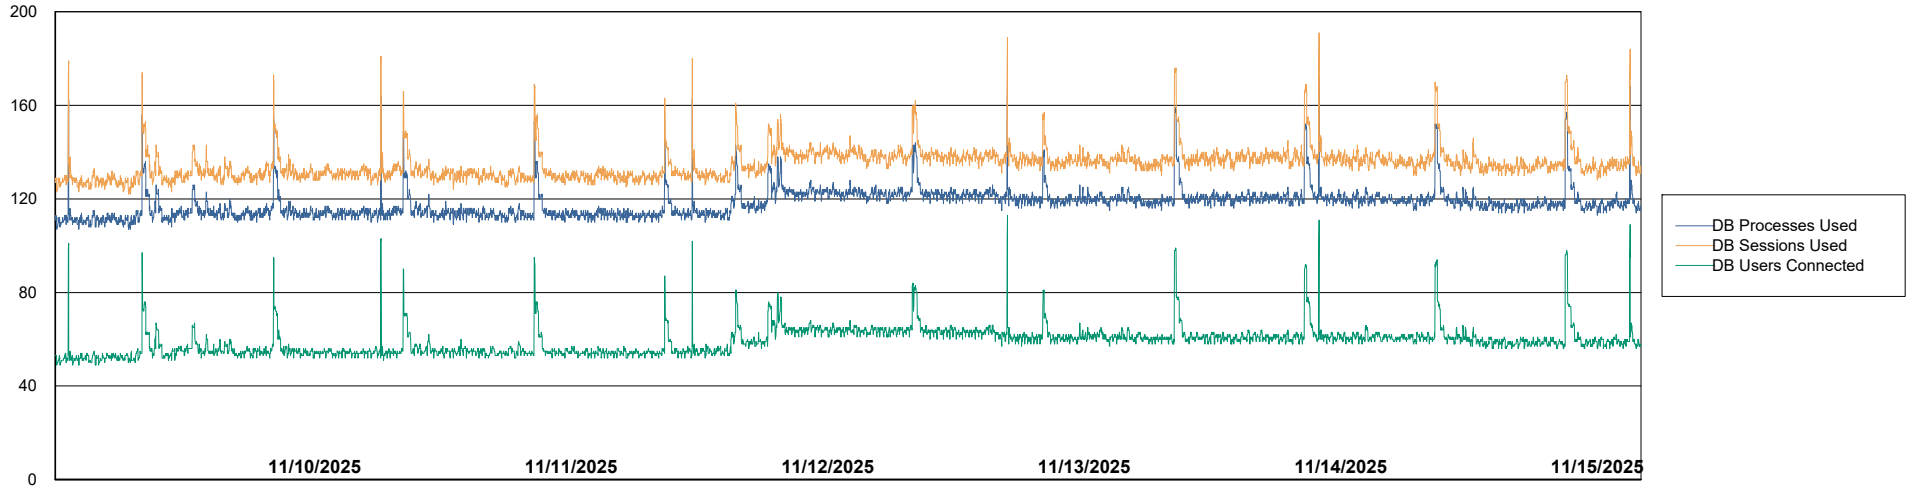

Database Performance ECT-BI-TOR_ABS1