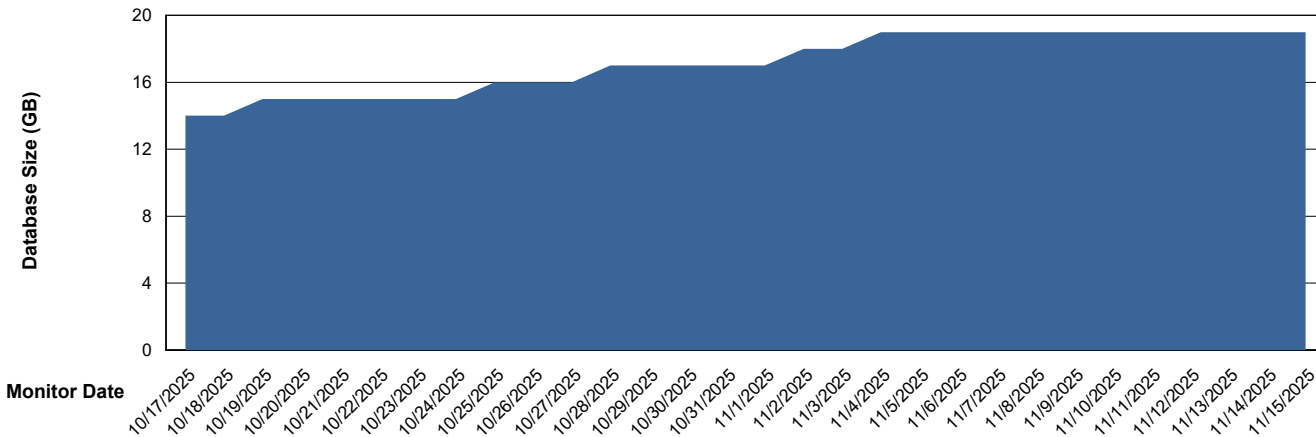

DATABASE SIZE ECT-BI-TOR_ABS1

Database growth over last month