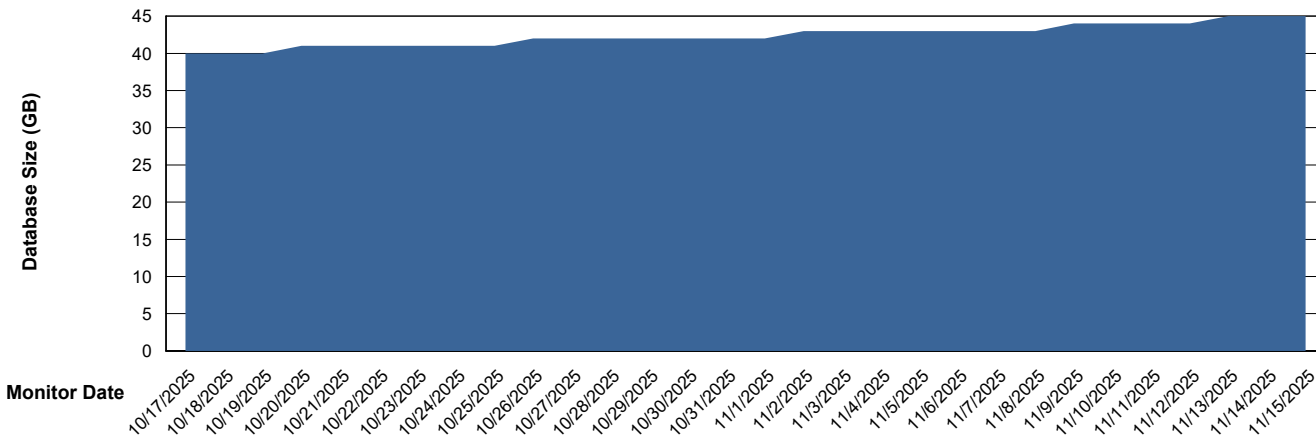

Customer ECT OCI TOR Production
Database ID 219

DATABASE SIZE ECT-BI-TOR_ABS1

Database growth over last month

DATABASE SIZE ECT-DBS1-TOR_PROD_ABS1

Database growth over last month

Weekly SLA Customer Report