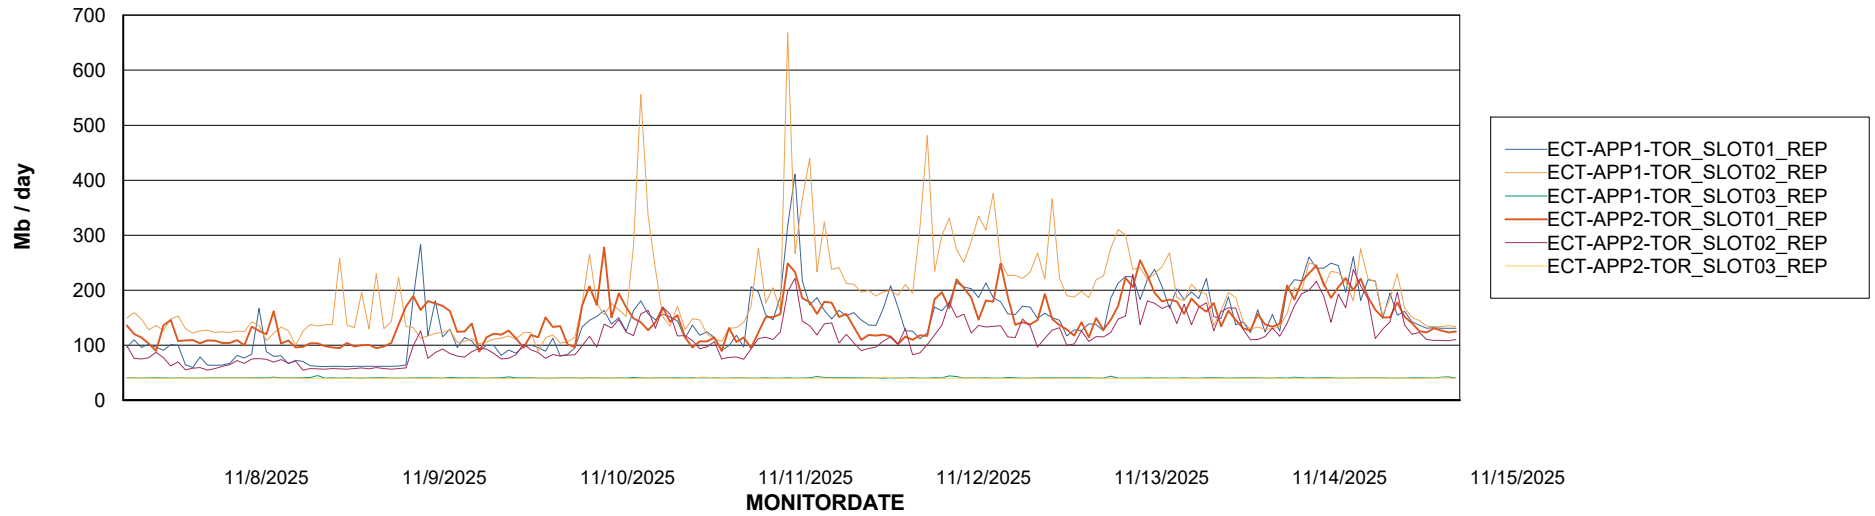

Avg users per day per ABS server

Weekly SLA Customer Report

Customer ECT OCI TOR Production
Database ID 219

ABSSolute Application ReportServer Services

Avg memory used per ReportServer Service

Weekly SLA Customer Report