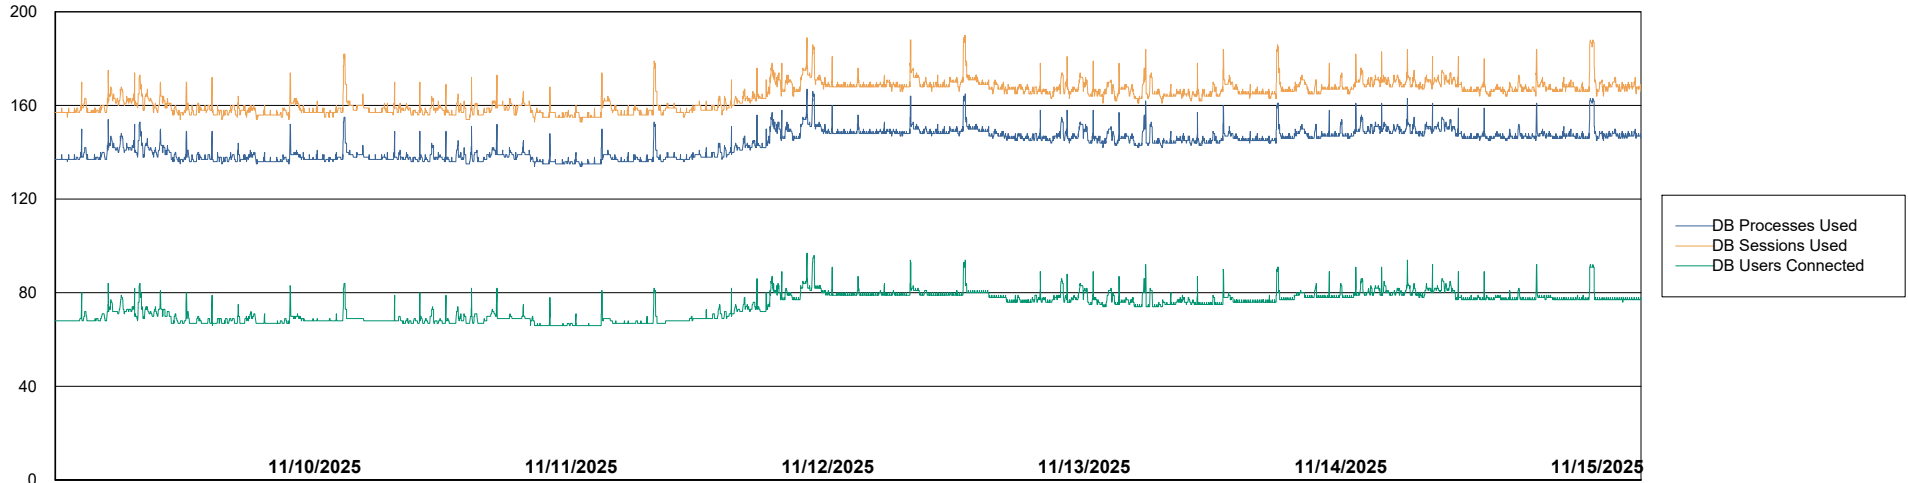

Weekly SLA Customer Report

Customer ECT OCI TOR Production
Database ID 219

Database Performance ECT-BI-TOR_ABS1

Weekly SLA Customer Report

Customer ECT OCI TOR Production
Database ID 219

Database Performance ECT-DBS1-TOR_PROD_ABS1