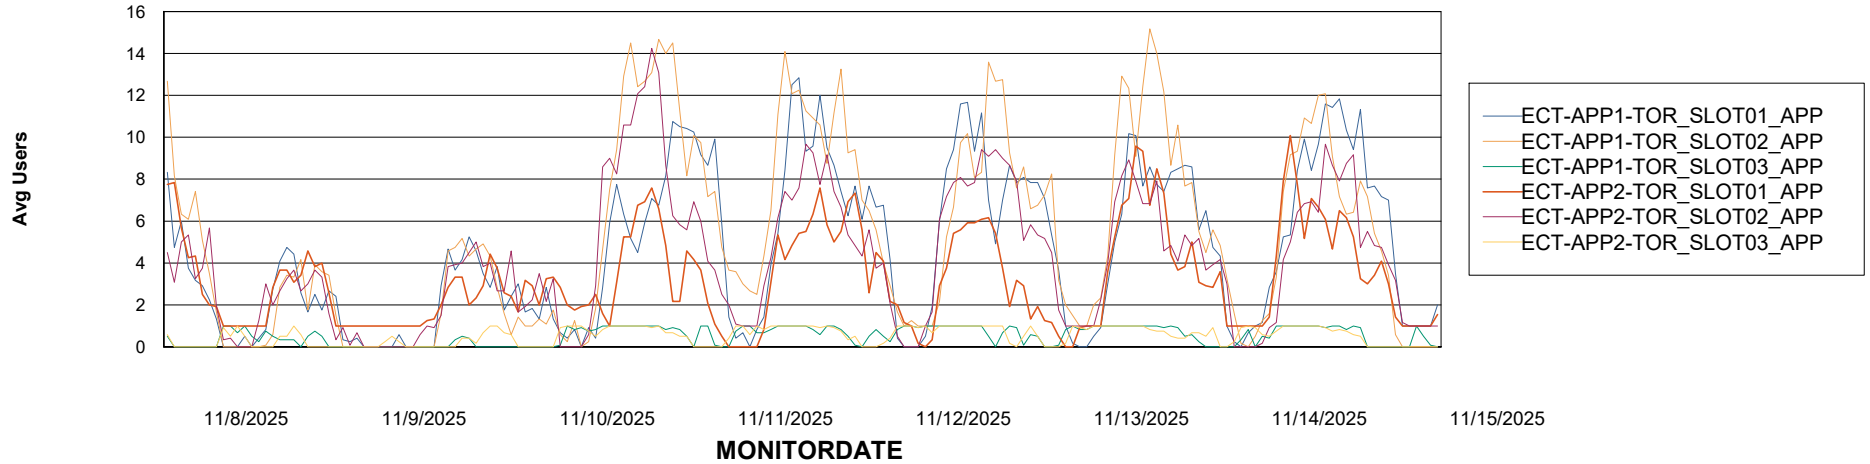

Avg users per day per ABS server