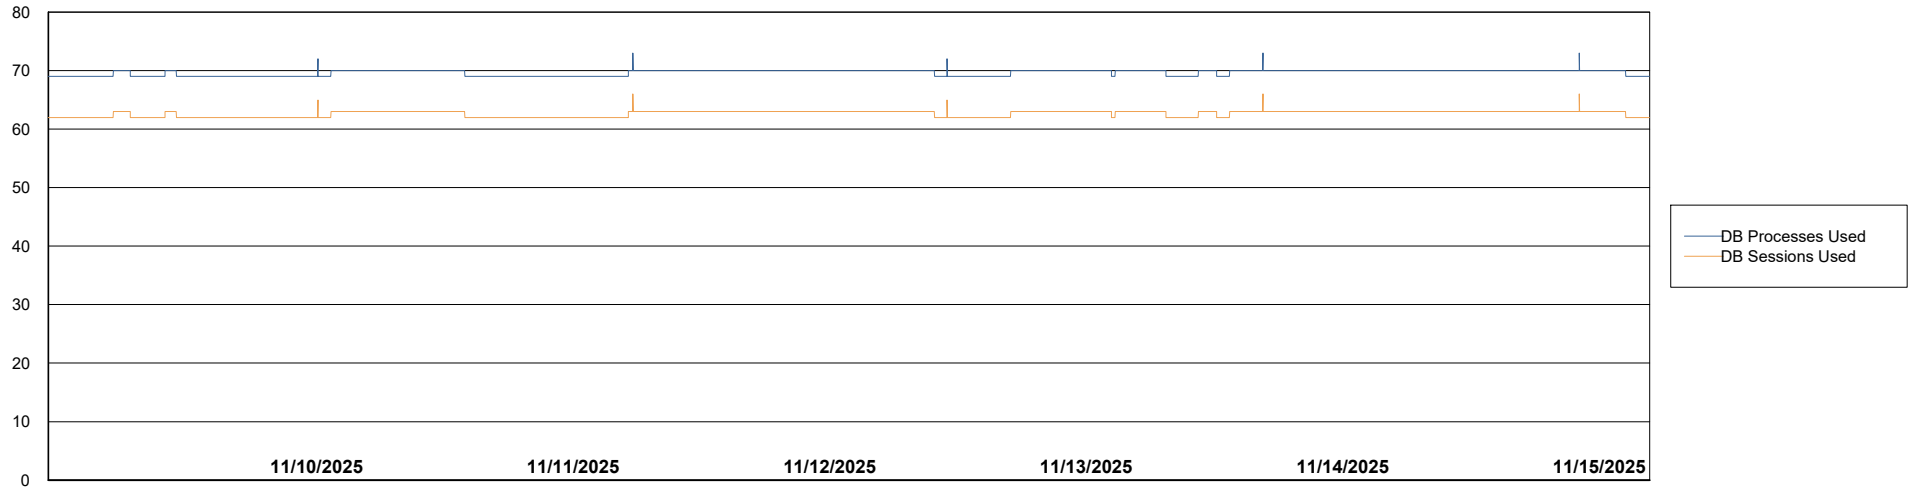

Database Performance ECT-DBS2-TOR_PROD_HSBABS1

DB Processes Max 4
DB Processes Max 1,000
DB Processes Max 0