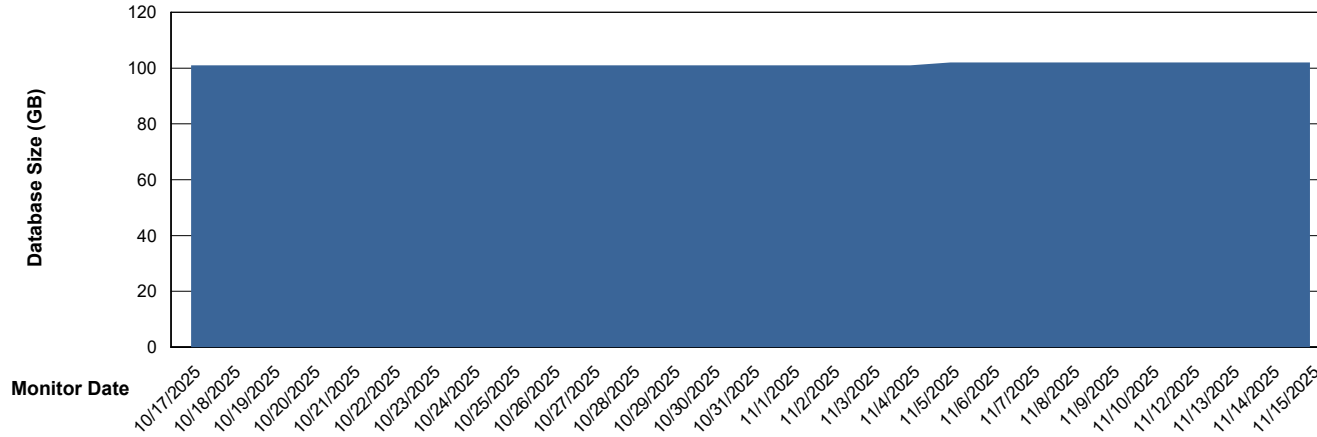

Weekly SLA Customer Report

Customer ECL_Production
Database ID 156

Database Performance ECL_PRD_ECLABS-TEST_HSBABS1

DB Processes Max 1,000

Weekly SLA Customer Report

Customer ECL_Production
Database ID 156

DATABASE SIZE ECL_PRD_ECLABS_ABS1

Database growth over last month

DATABASE SIZE ECL_PRD_ECL-ABS-BI_ABS1

Database growth over last month

Weekly SLA Customer Report

Customer ECL_Production
Database ID 156

Database Tablespace ECL_PRD_ECLABS_ABS1