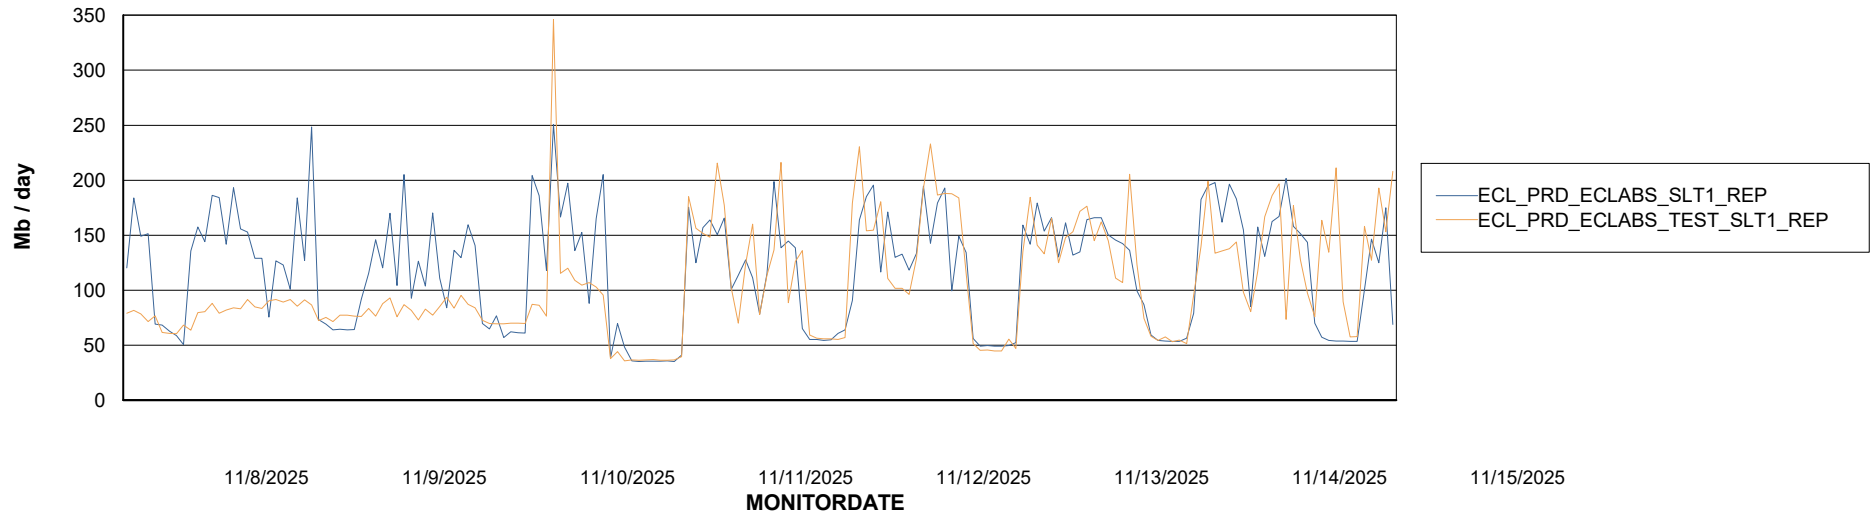

Avg users per day per ABS server

Weekly SLA Customer Report

Customer ECL_Production
Database ID 156

ABSSolute Application ReportServer Services

Avg memory used per ReportServer Service

Weekly SLA Customer Report