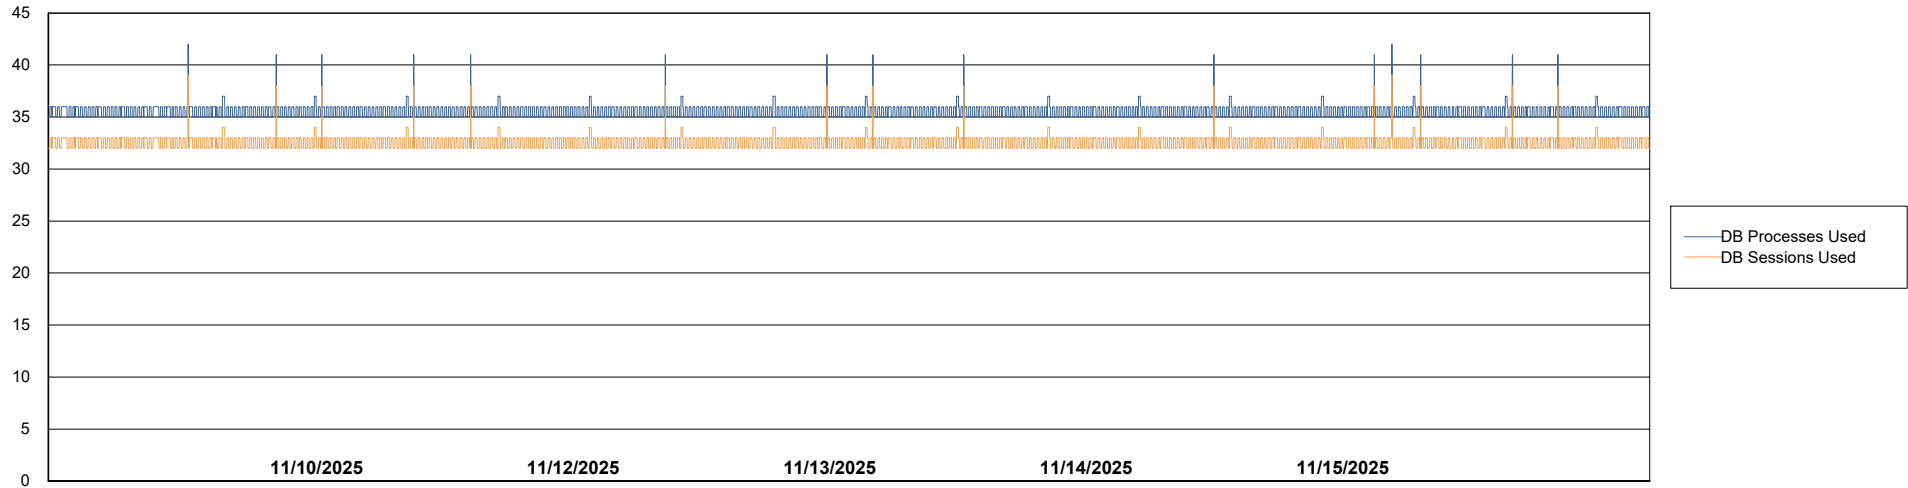

Database Performance ECL_PRD_ECLABS-TEST_HSBABS1

DB Processes Max 1,000