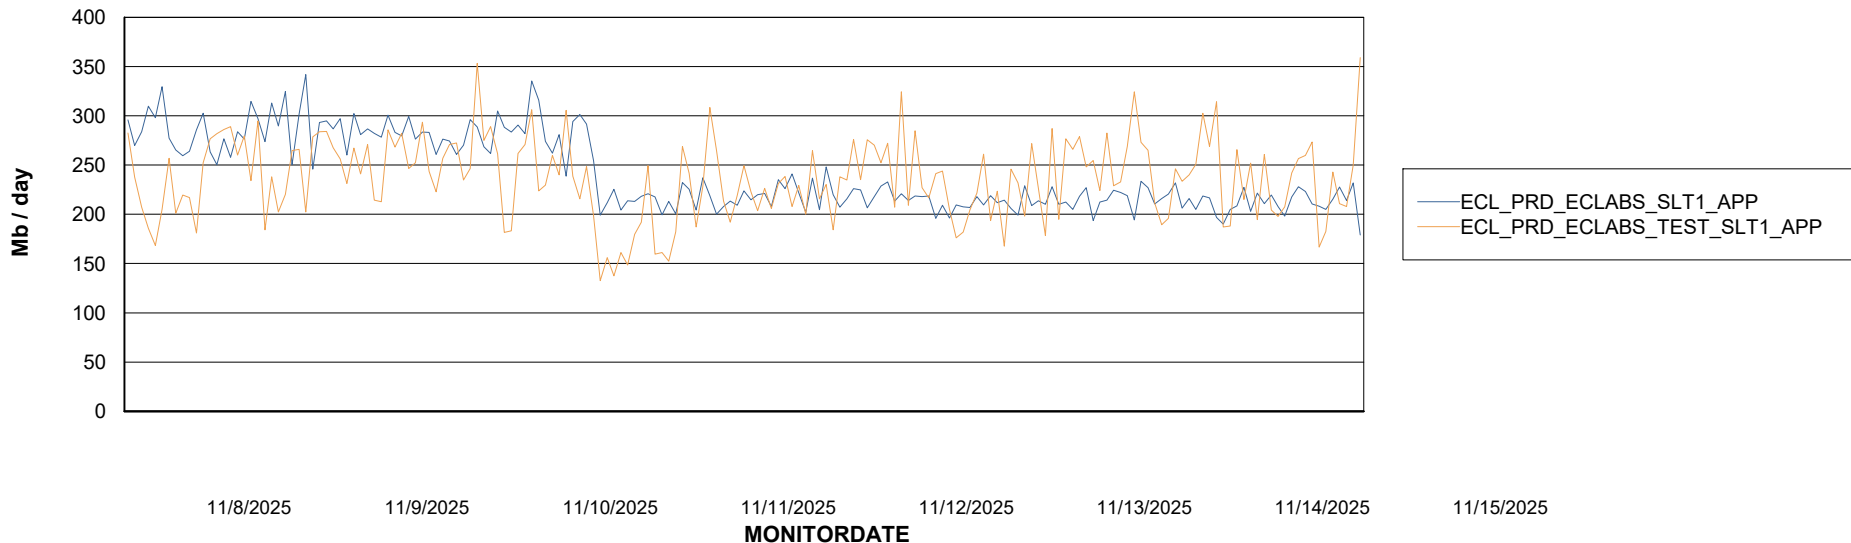

Standby Database Health ECL_Production

Recovery lag for last 7 days

Weekly SLA Customer Report

Customer ECL_Production
Database ID 156

ABSolute Application Server Services

Avg memory used per ABS Server Service