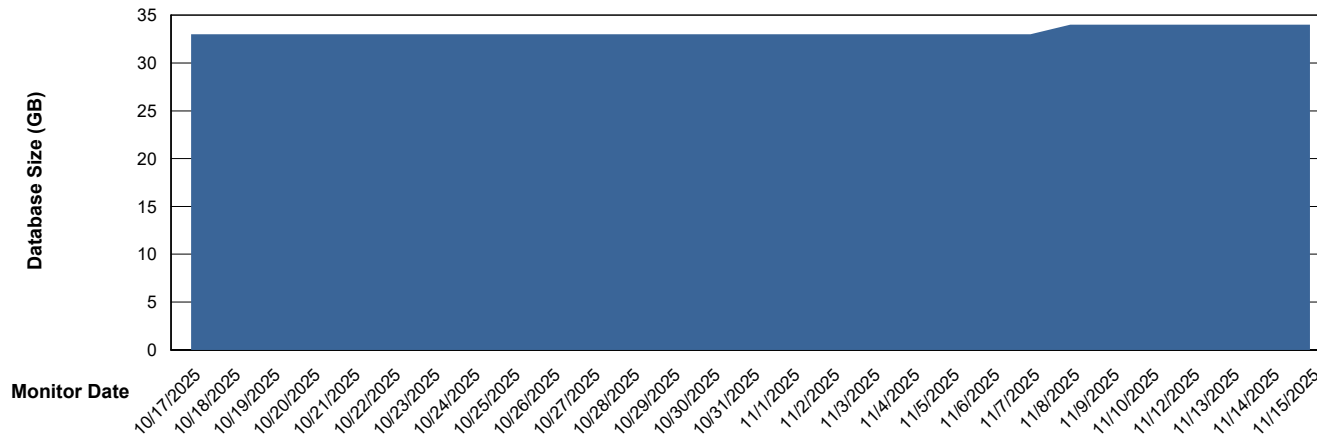

Weekly SLA Customer Report

Customer ECL_Production
Database ID 156

Database Performance ECL_PRD_ECLABS-TEST_HSBABS1

DB Processes Max 1,000

Weekly SLA Customer Report

Customer ECL_Production
Database ID 156

DATABASE SIZE ECL_PRD_ECLABS_ABS1

Database growth over last month

DATABASE SIZE ECL_PRD_ECL-ABS-BI_ABS1

Database growth over last month

Weekly SLA Customer Report

Customer ECL_Production
Database ID 156

Database Tablespace ECL_PRD_ECLABS_ABS1