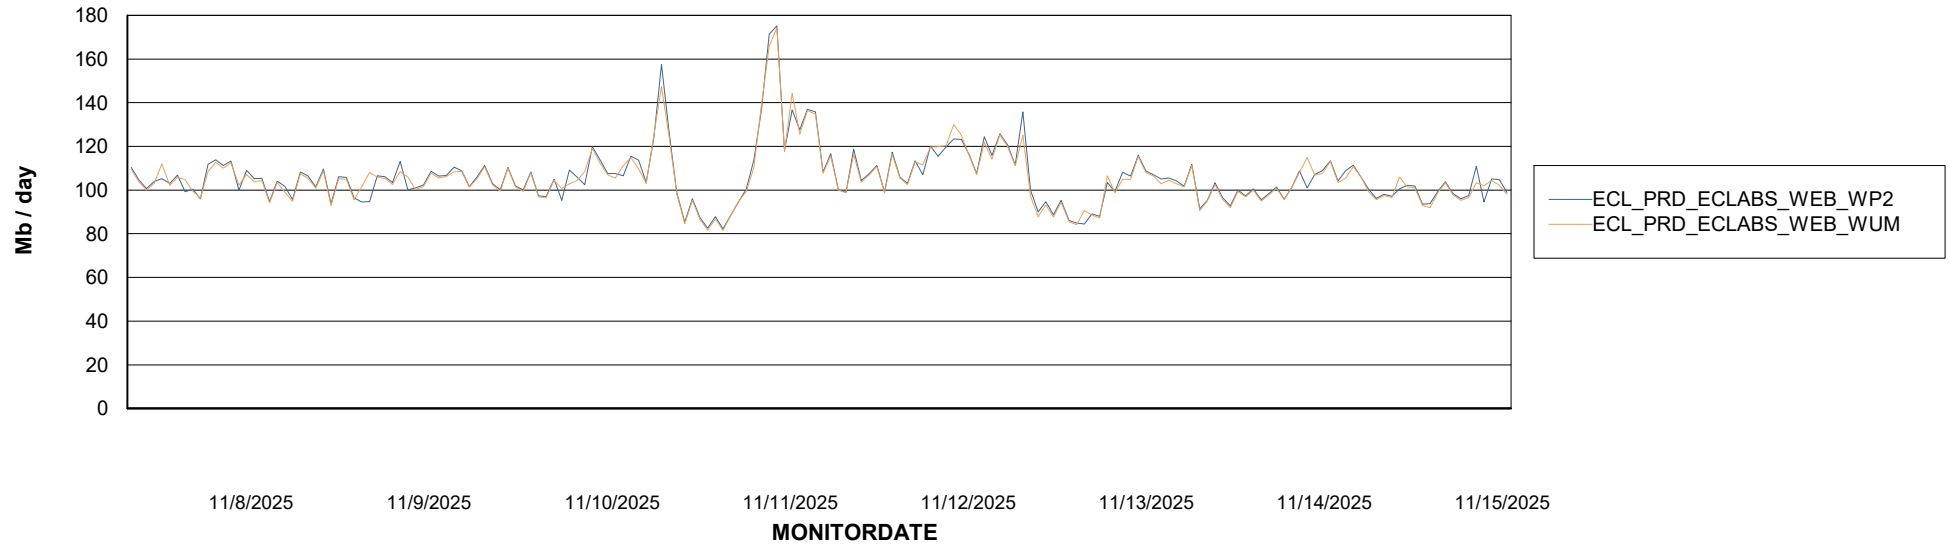

ABSSolute Web Component Services

Avg memory used per ABS Web component