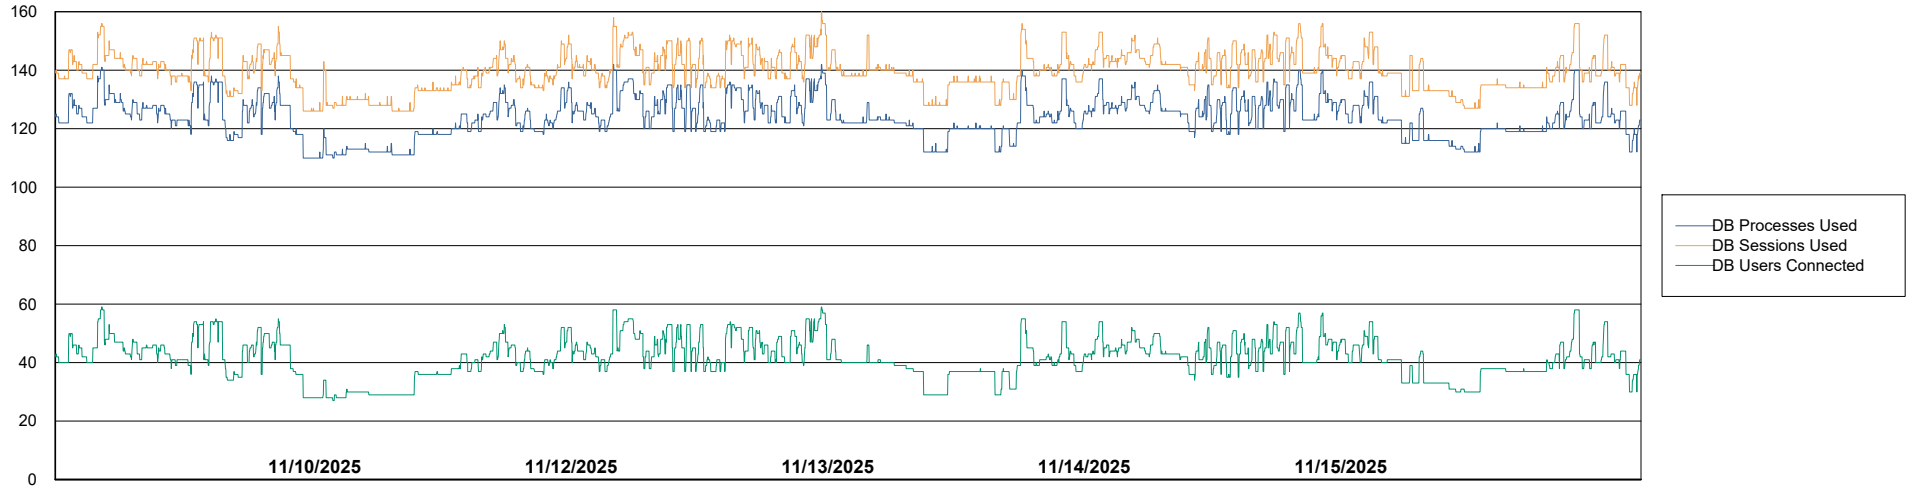

Weekly SLA Customer Report

Customer ECL_Production
Database ID 156

Database Performance ECL_PRD_ECLABS_ABS1

Weekly SLA Customer Report

Customer ECL_Production
Database ID 156

Database Performance ECL_PRD_ECL-ABS-BI_ABS1