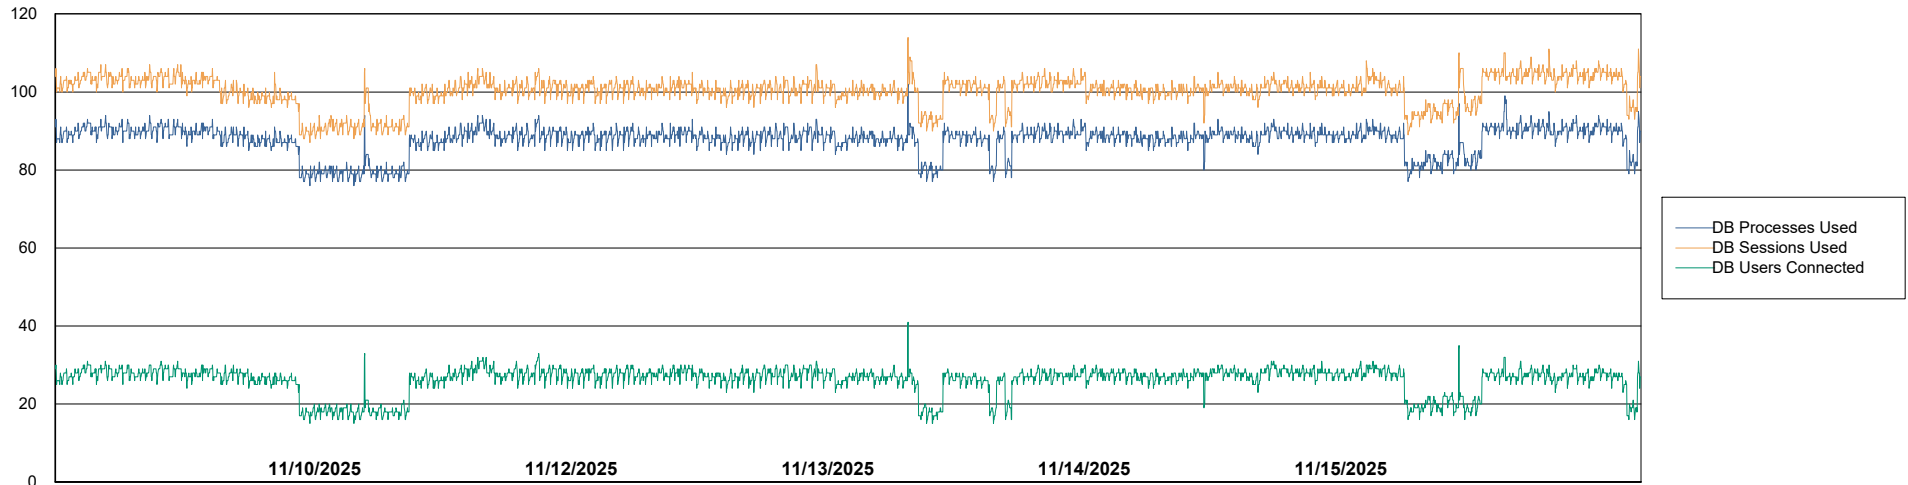

Weekly SLA Customer Report

Customer ECL_Production
Database ID 156

Database Performance ECL_PRD_ECLABS_ABS1

Weekly SLA Customer Report

Customer ECL_Production
Database ID 156

Database Performance ECL_PRD_ECL-ABS-BI_ABS1