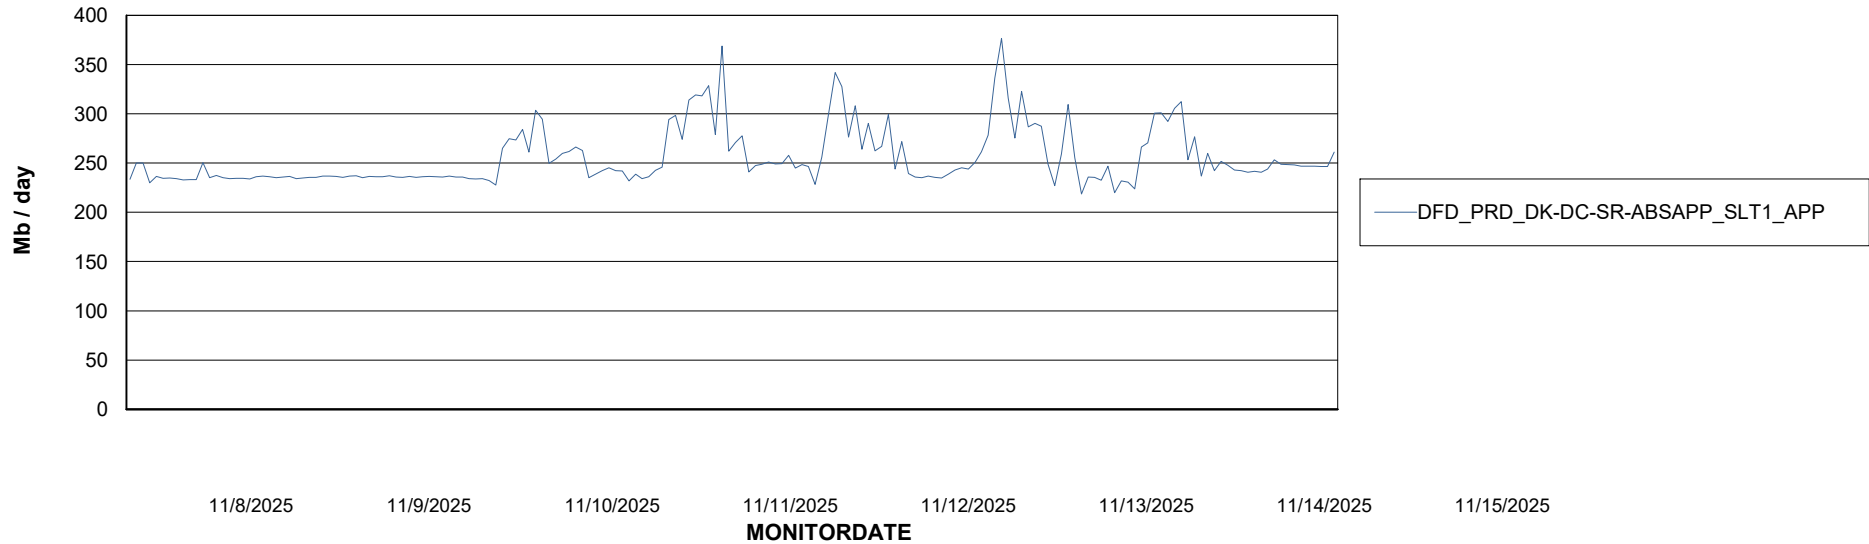

ABSSolute Application Server Services

Avg memory used per ABS Server Service