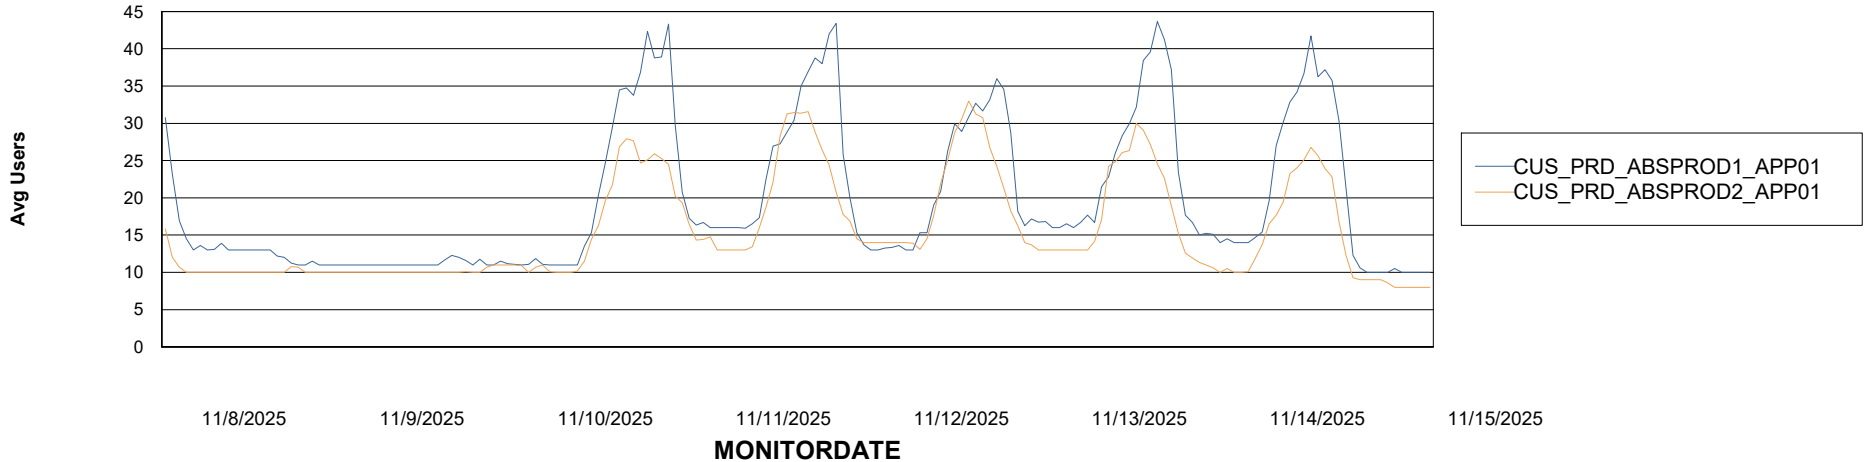

Avg users per day per ABS server