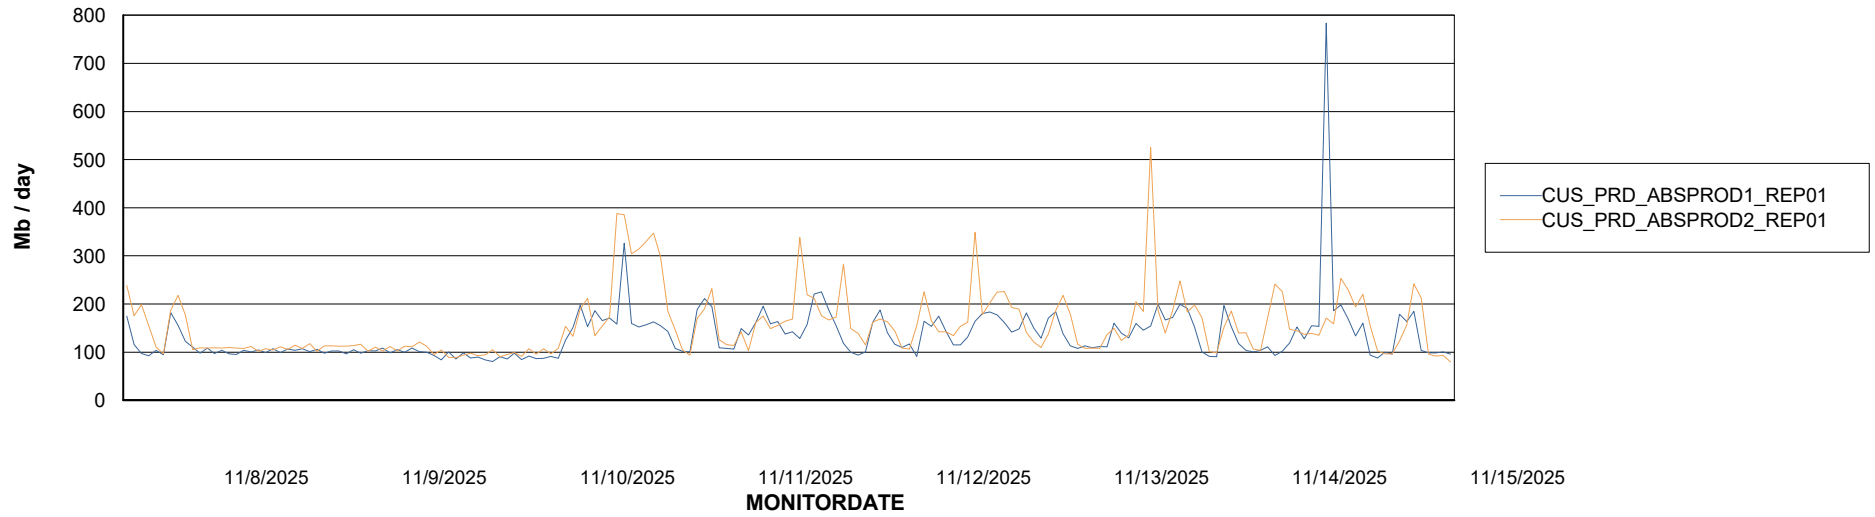

ABSSolute Application ReportServer Services

Avg memory used per ReportServer Service