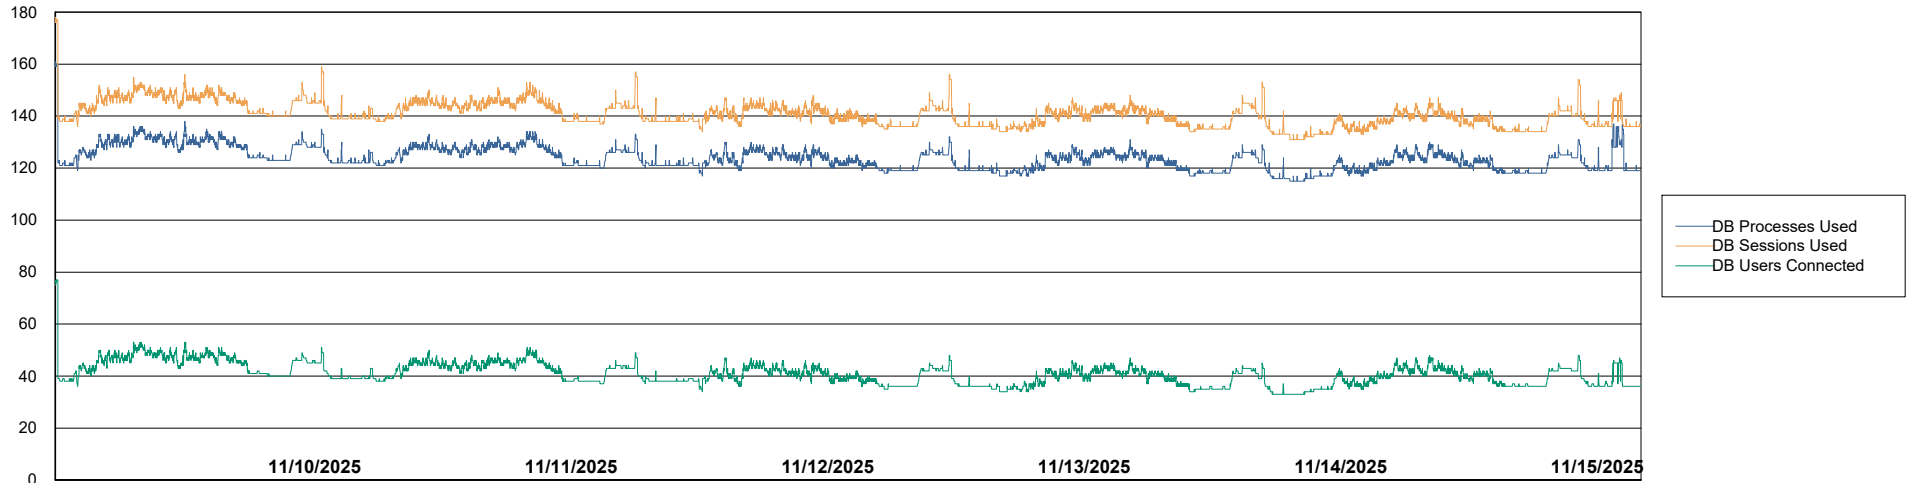

Database Performance CUS_PRD_ABSDB1_ABS1