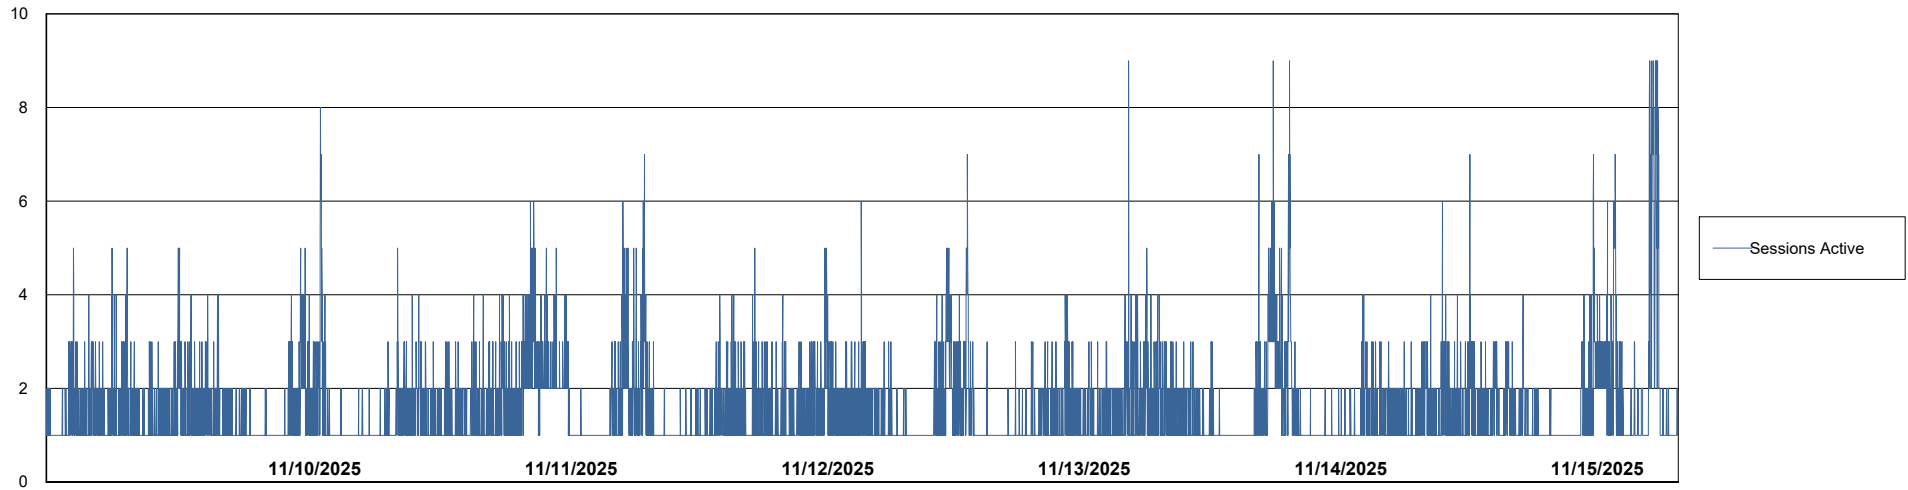

Database Performance CUS_PRD_ABSDB1_ABS1