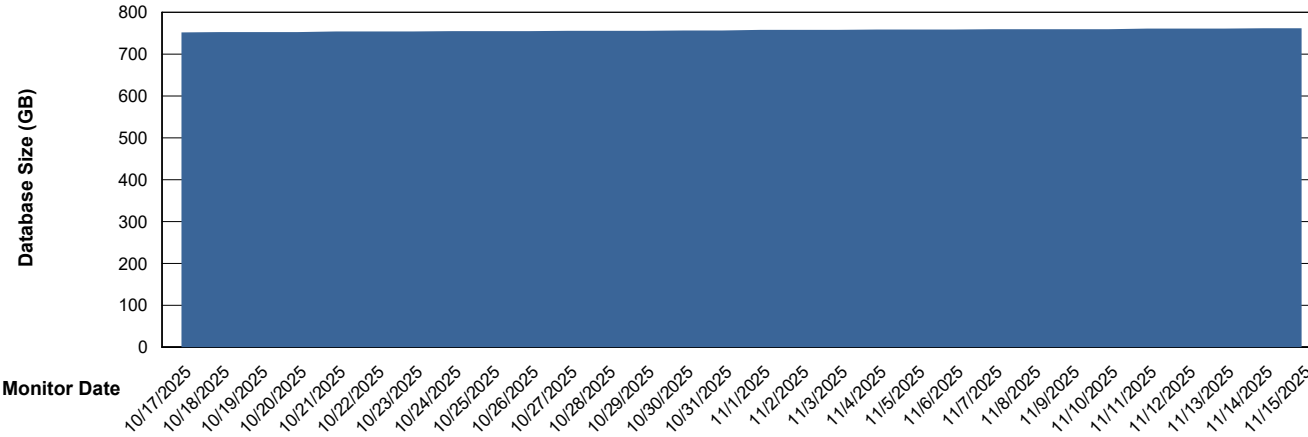

Database growth over last month

Database Tablespace CUS_PRD_ABSDB1_ABS1

Date	Tablespace Name	Filesize (Gb)	Usedsize (Gb)	Percentage free
11/15/2025	ABSDATA	330	276	16
	INDX	566	470	17
11/14/2025	ABSDATA	330	276	16
	INDX	566	470	17
11/13/2025	ABSDATA	330	276	17
	INDX	566	470	17
11/12/2025	ABSDATA	330	275	17
	INDX	566	470	17
11/11/2025	ABSDATA	330	275	17
	INDX	566	469	17
11/10/2025	ABSDATA	330	275	17
	INDX	566	469	17
11/9/2025	ABSDATA	330	275	17
	INDX	566	469	17