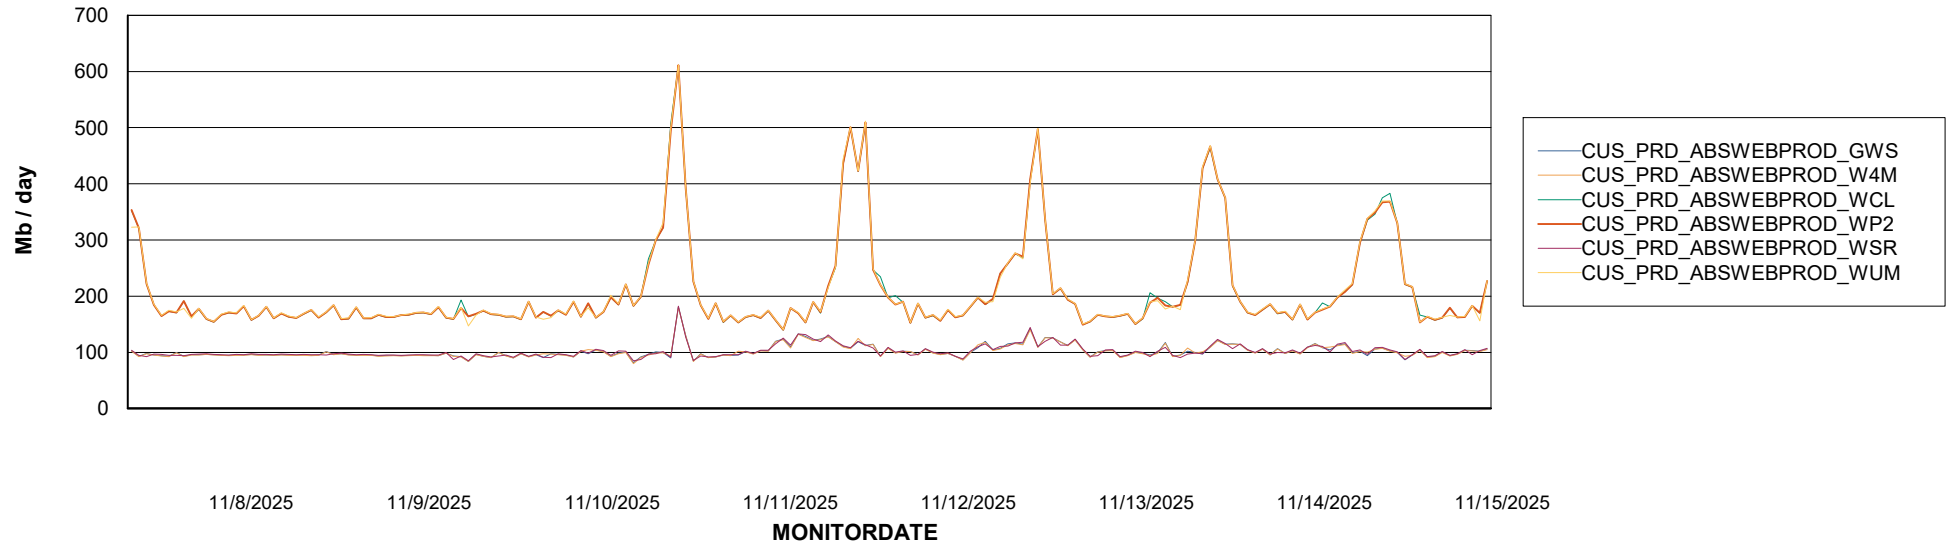

ABSSolute Web Component Services

Avg memory used per ABS Web component