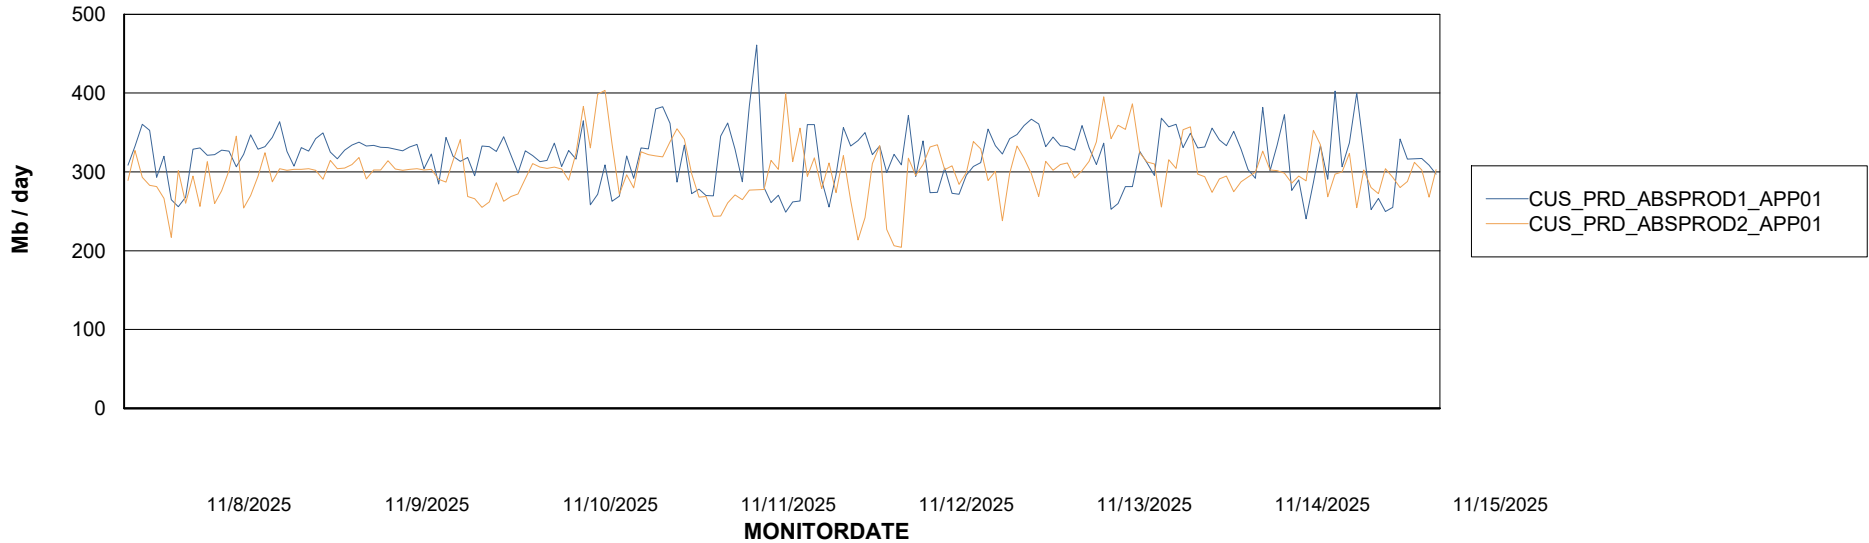

ABSSolute Application Server Services

Avg memory used per ABS Server Service