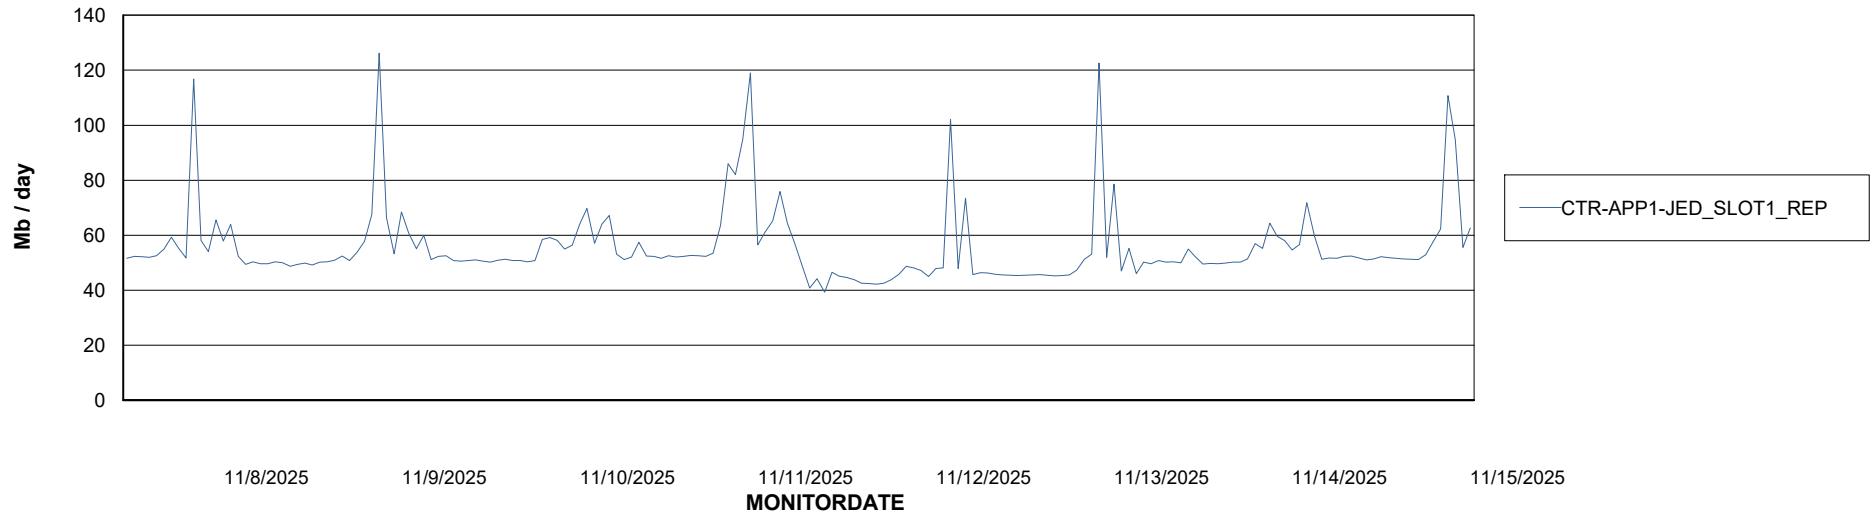

ABSSolute Application ReportServer Services

Avg memory used per ReportServer Service