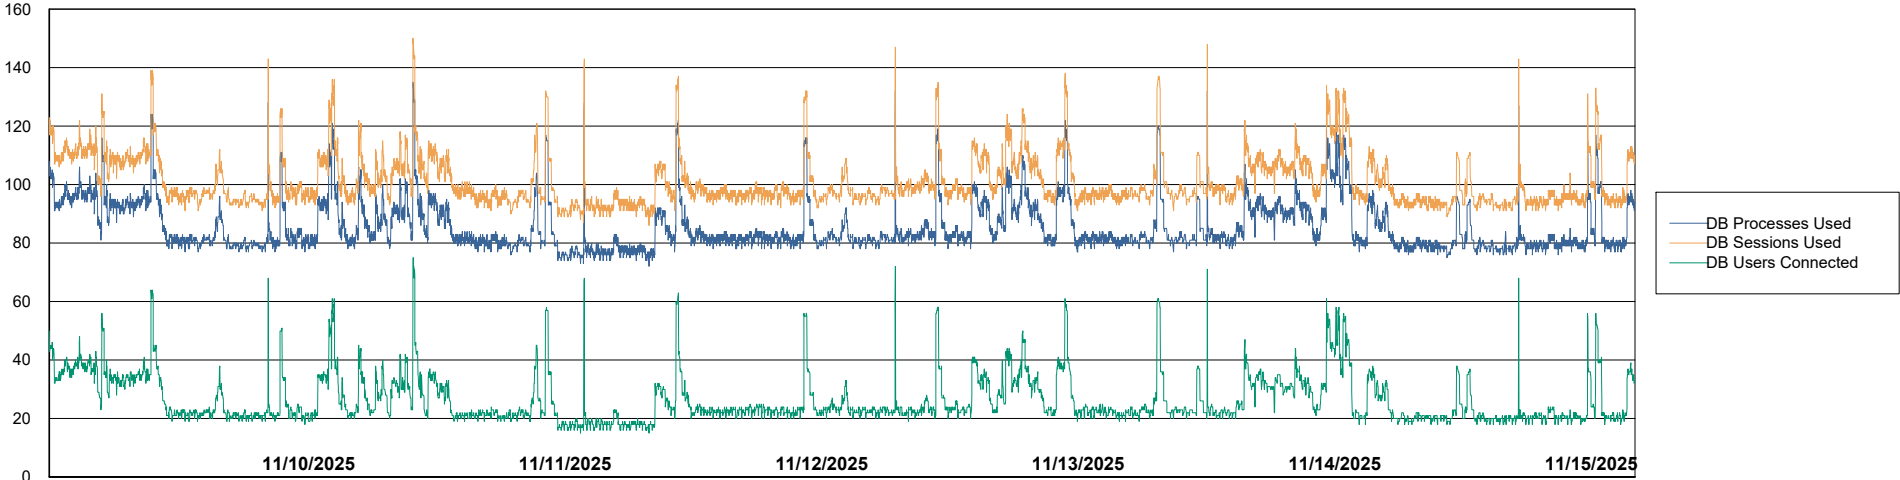

Database Performance CTR-BI-JED_ABS1