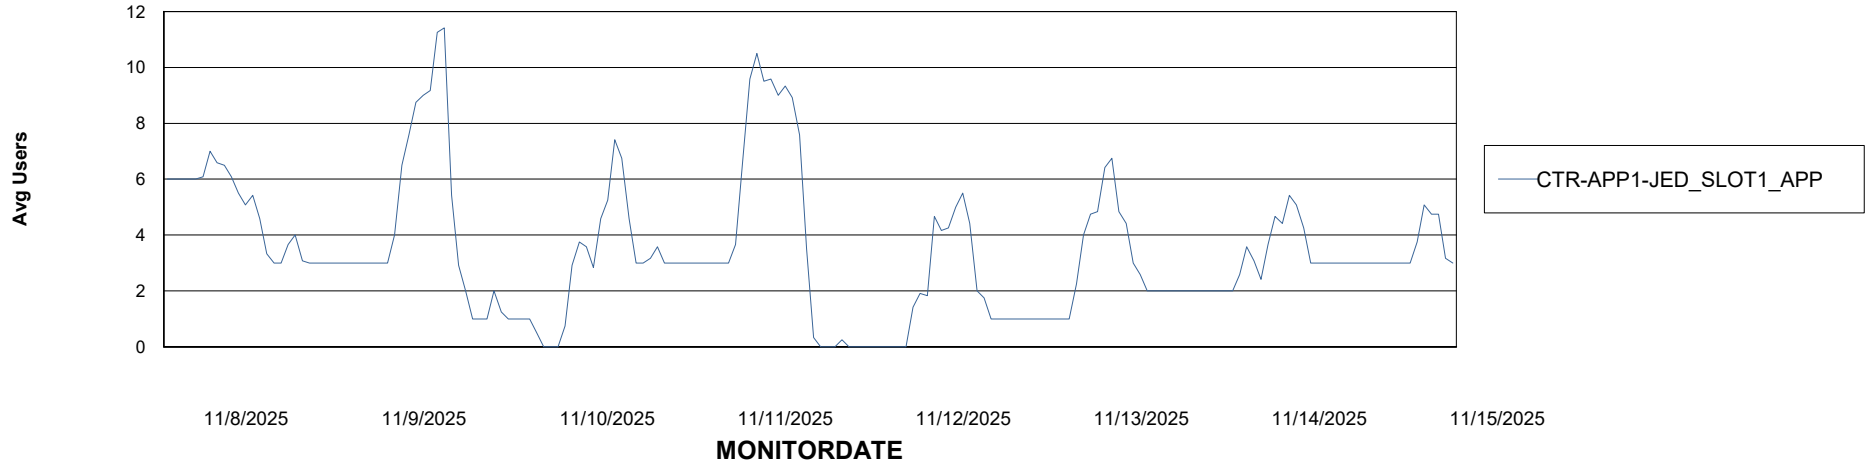

Avg users per day per ABS server