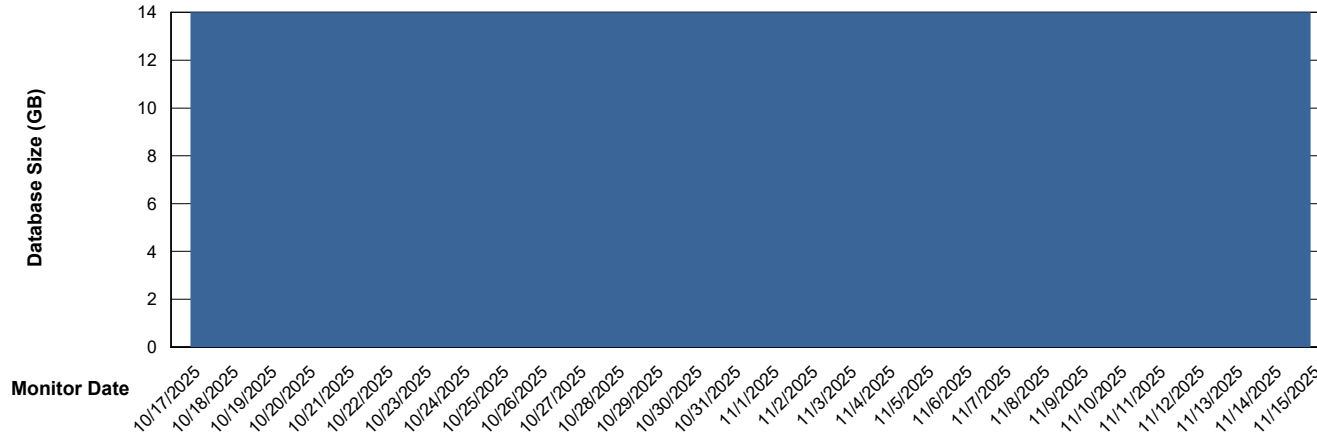

DATABASE SIZE CTR-BI-JED_ABS1

Database growth over last month