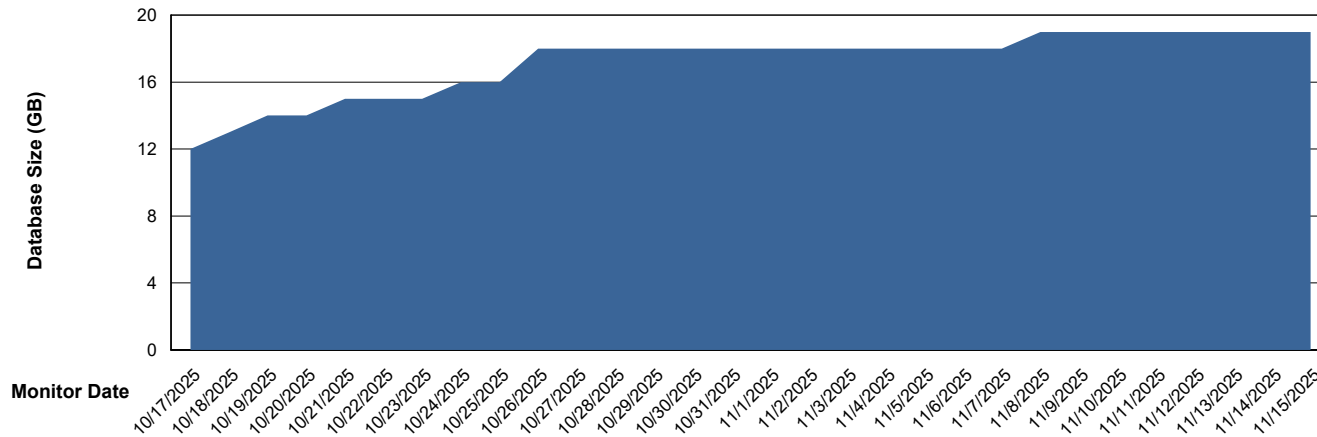

# Weekly SLA Customer Report

Customer CTR OCI JED Production  
Database ID 207

DATABASE SIZE CTR-BI-JED\_ABS1

### Database growth over last month

DATABASE SIZE CTR-DBS1-JED\_PROD\_ABS1

### Database growth over last month