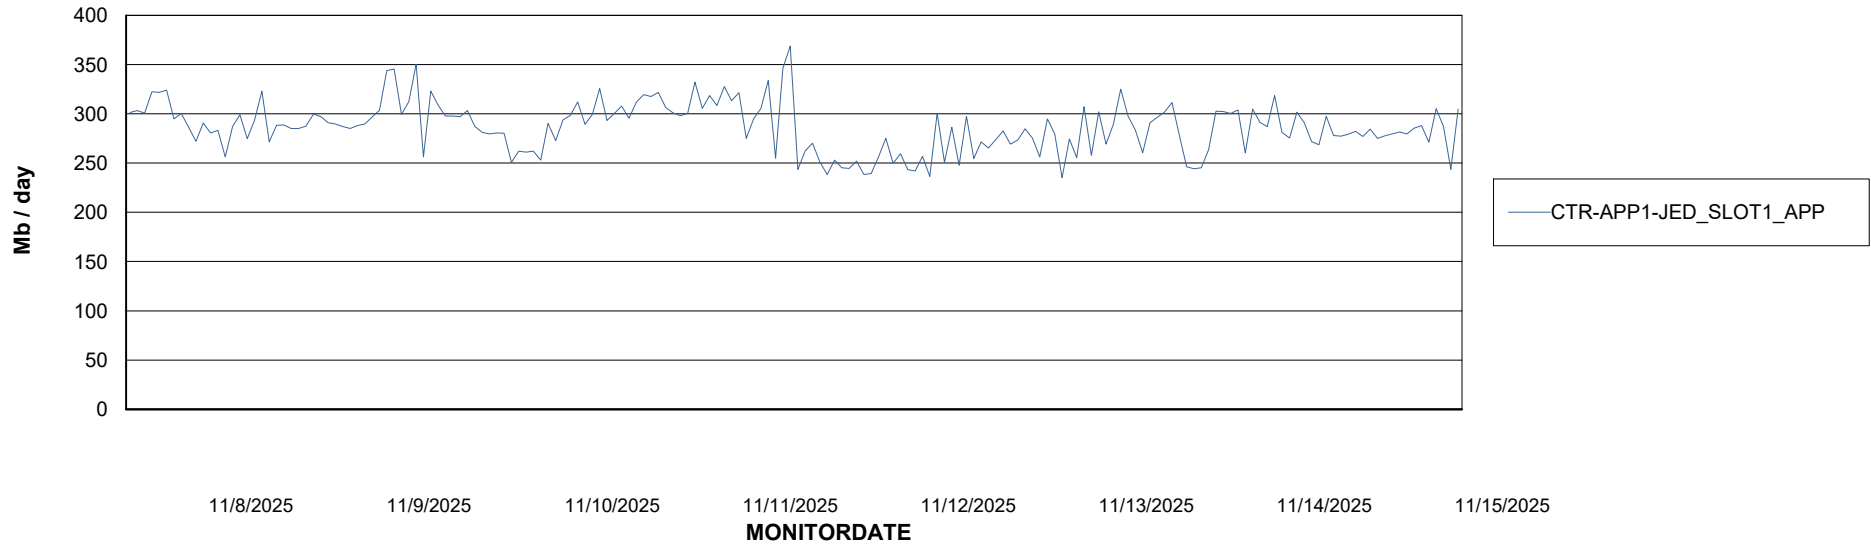

ABSSolute Application Server Services

Avg memory used per ABS Server Service