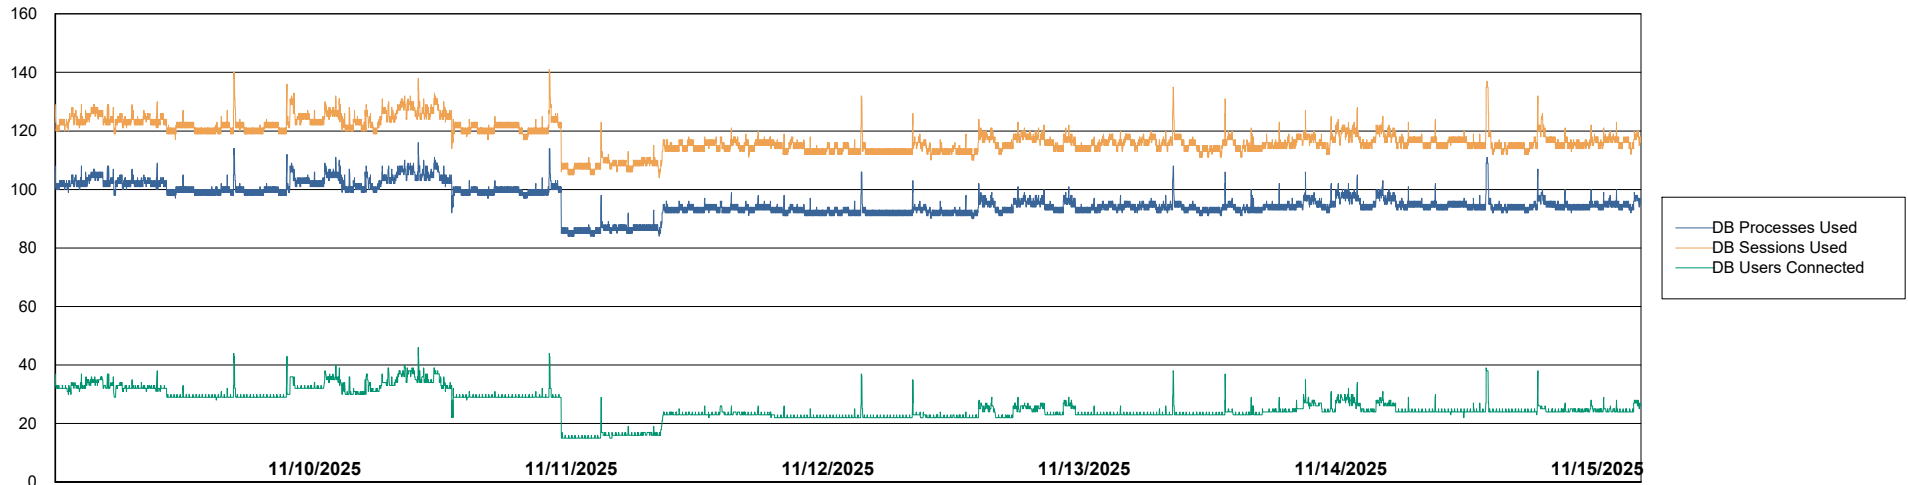

Database Performance CTR-DBS1-JED_PROD_ABS1