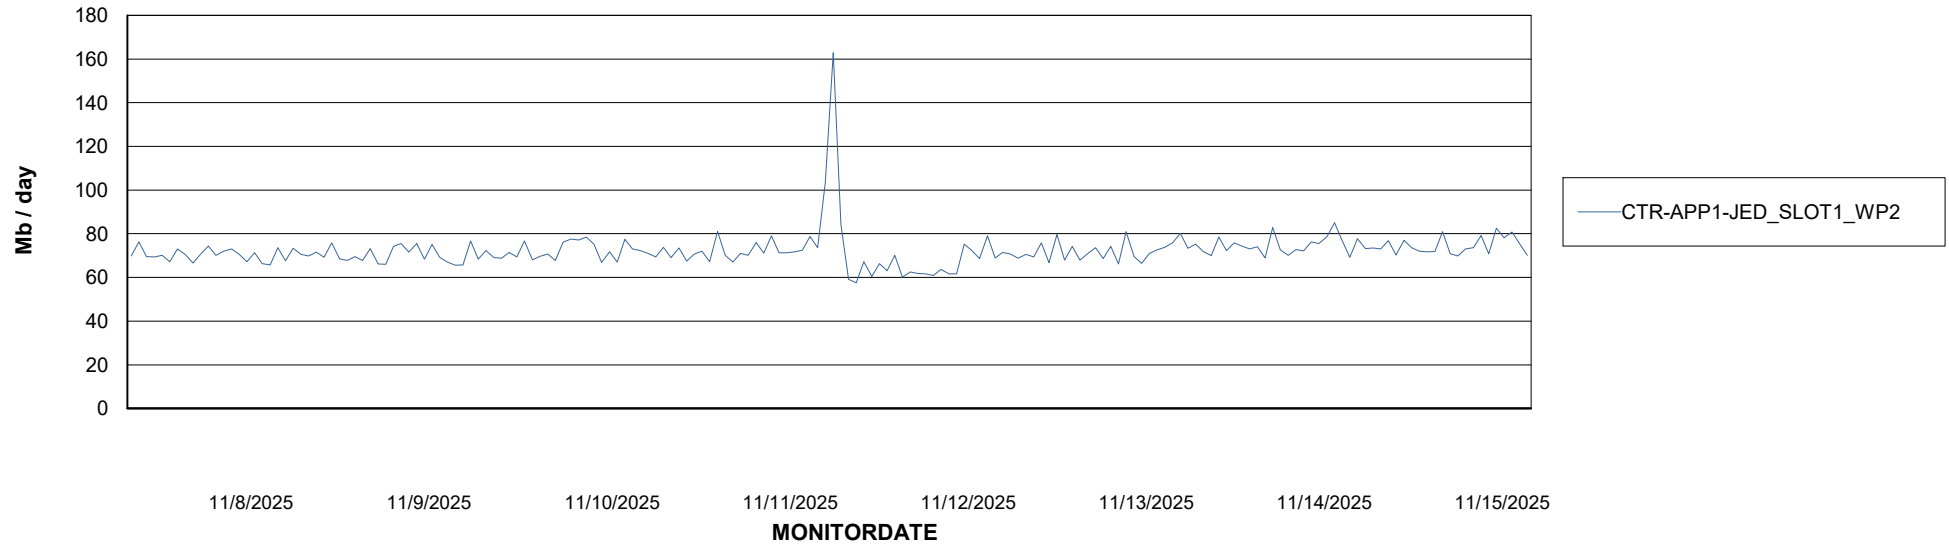

ABSSolute Web Component Services

Avg memory used per ABS Web component