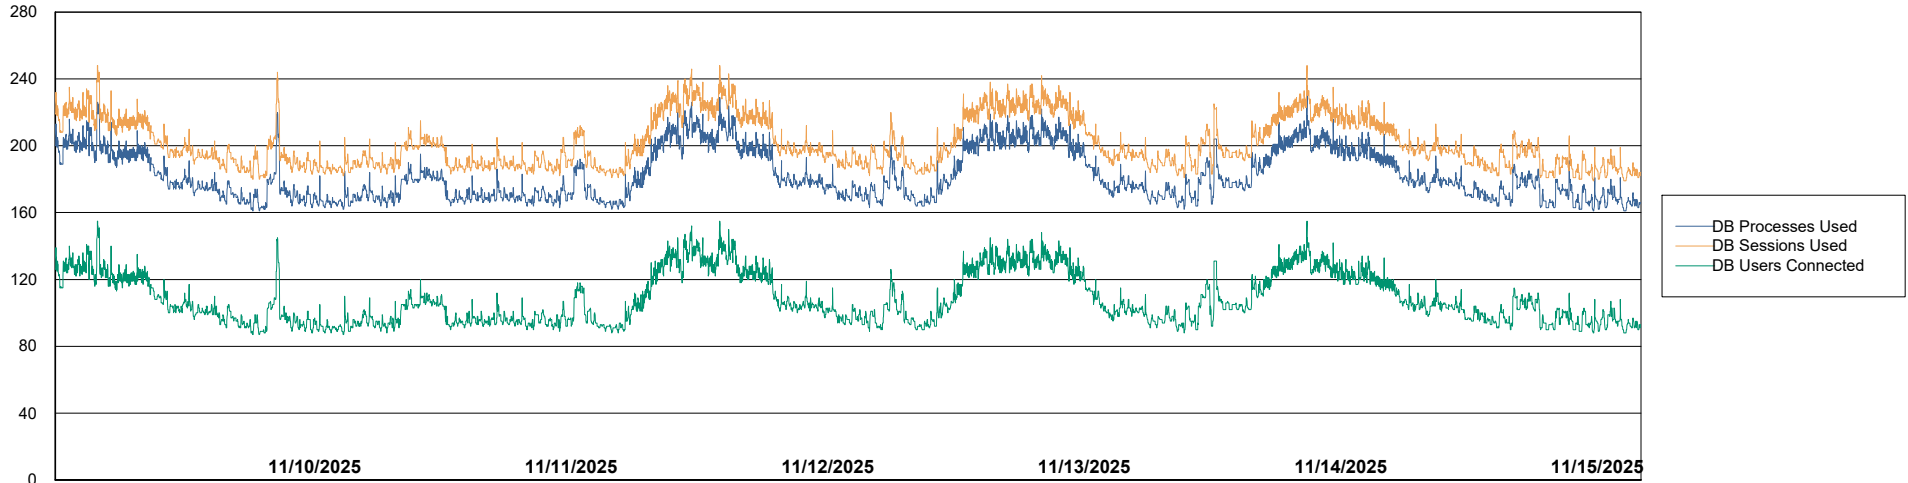

Weekly SLA Customer Report

Customer CLB OCI AMS Production
Database ID 196

Database Performance CLB-BI2-AMS_ABS1_DB

Weekly SLA Customer Report

Customer CLB OCI AMS Production
Database ID 196

Database Performance CLB-DBS1-AMS_PROD_ABS1