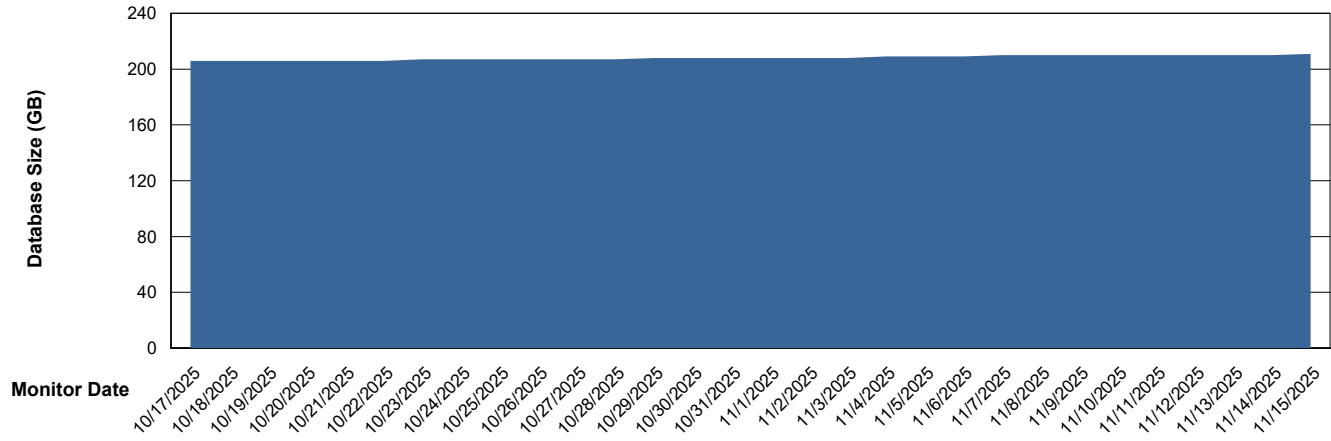

Weekly SLA Customer Report

Customer CLB OCI AMS Production
Database ID 196

Database Performance CLB-DBS2-AMS_PROD_HSBABS1

DB Processes Max 1,000
DB Processes Max 4
DB Processes Max 0

Weekly SLA Customer Report

Customer CLB OCI AMS Production
Database ID 196

DATABASE SIZE CLB-BI2-AMS_ABS1_DB

Database growth over last month

DATABASE SIZE CLB-DBS1-AMS_PROD_ABS1

Database growth over last month

Weekly SLA Customer Report