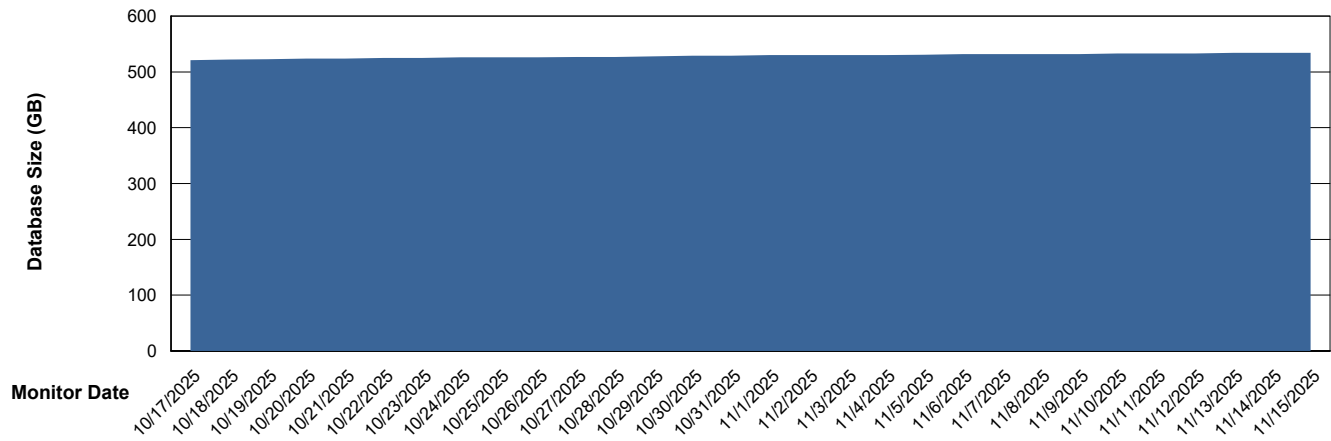

Customer CLB OCI AMS Production
Database ID 196

DATABASE SIZE CLB-BI2-AMS_ABS1_DB

Database growth over last month

DATABASE SIZE CLB-DBS1-AMS_PROD_ABS1

Database growth over last month

Weekly SLA Customer Report