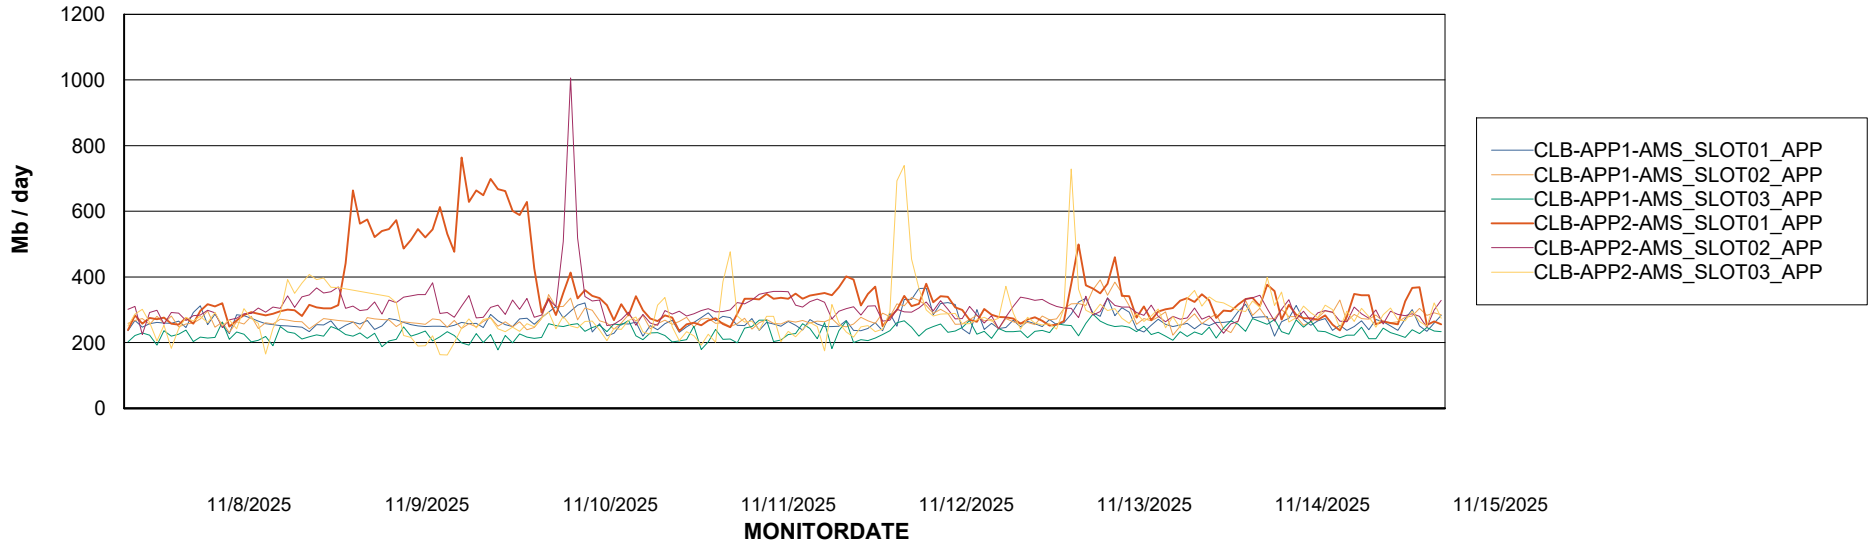

ABSSolute Application Server Services

Avg memory used per ABS Server Service