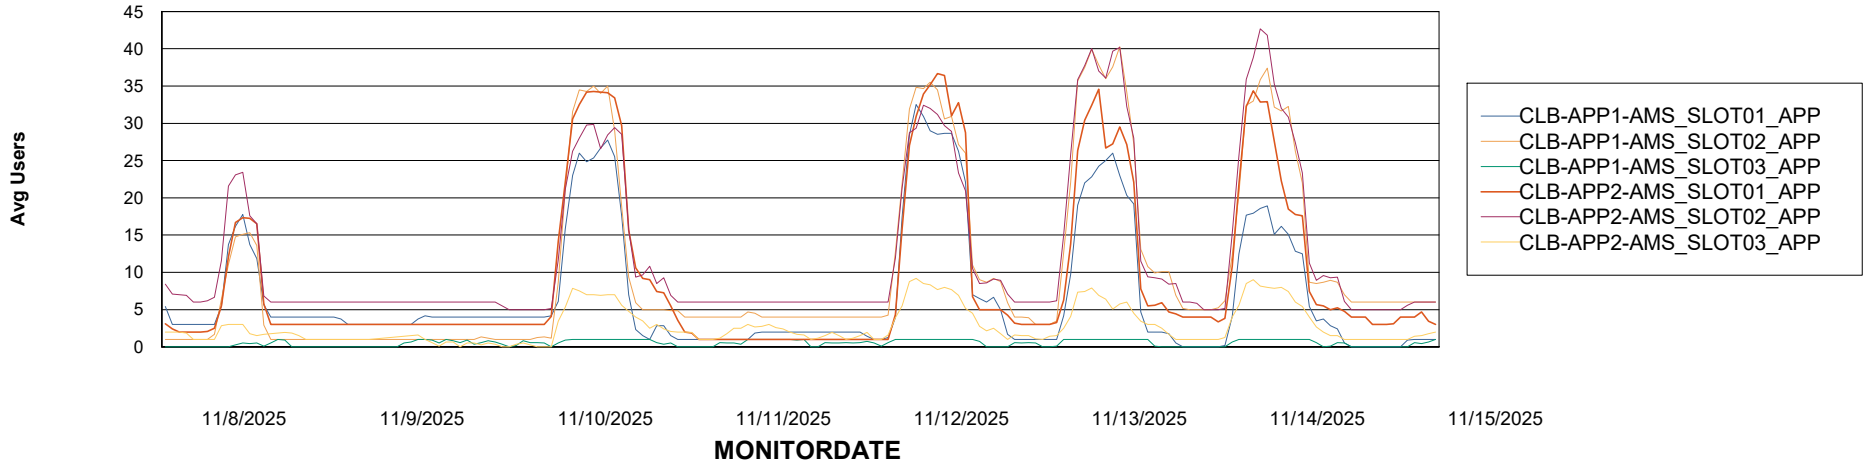

Avg users per day per ABS server