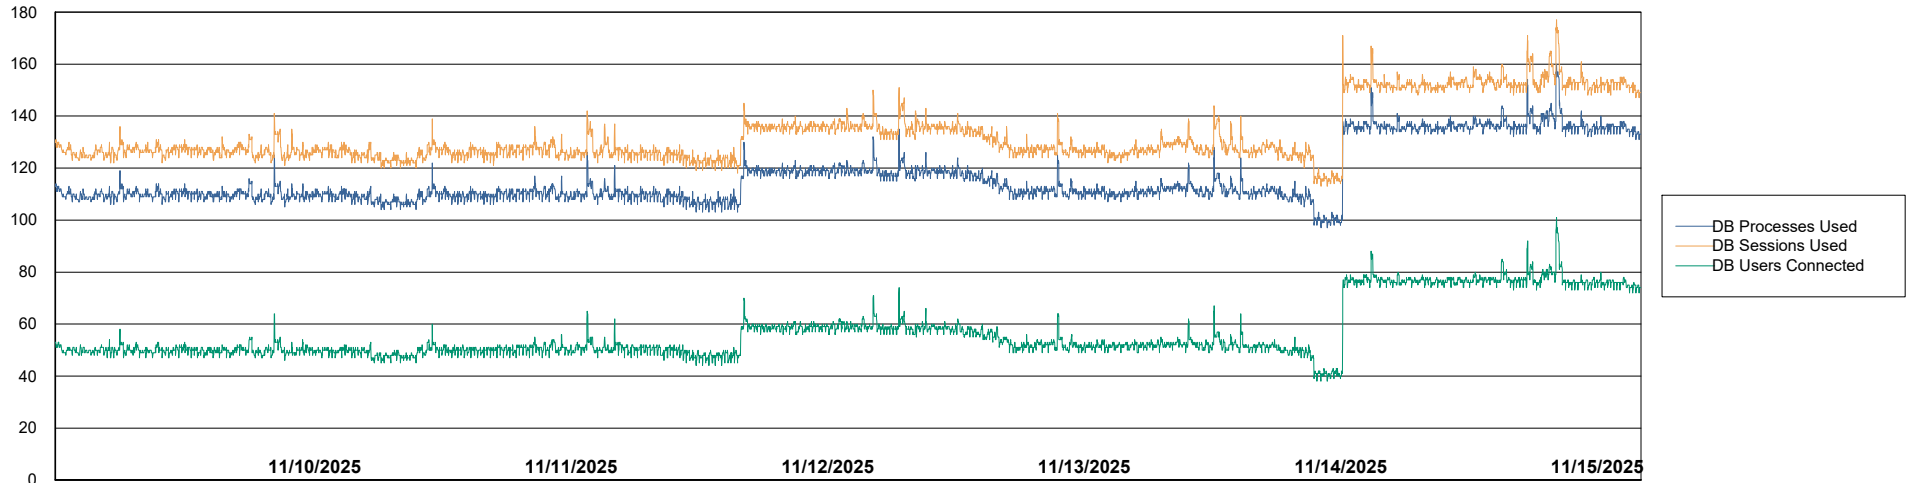

Database Performance   CLB-BI2-AMS_ABS1_DB