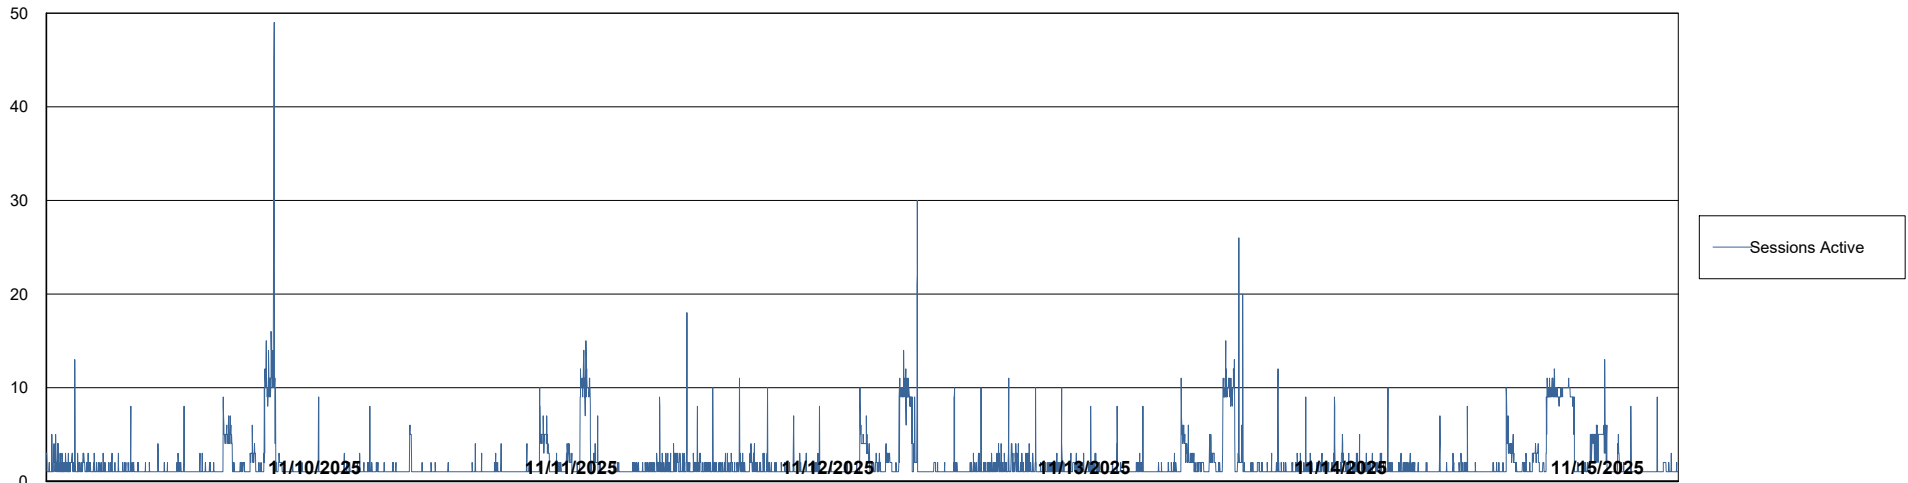

Weekly SLA Customer Report

Customer CLB OCI AMS Production
Database ID 196

Database Performance CLB-BI2-AMS_ABS1_DB

Weekly SLA Customer Report

Customer CLB OCI AMS Production
Database ID 196

Database Performance CLB-DBS1-AMS_PROD_ABS1