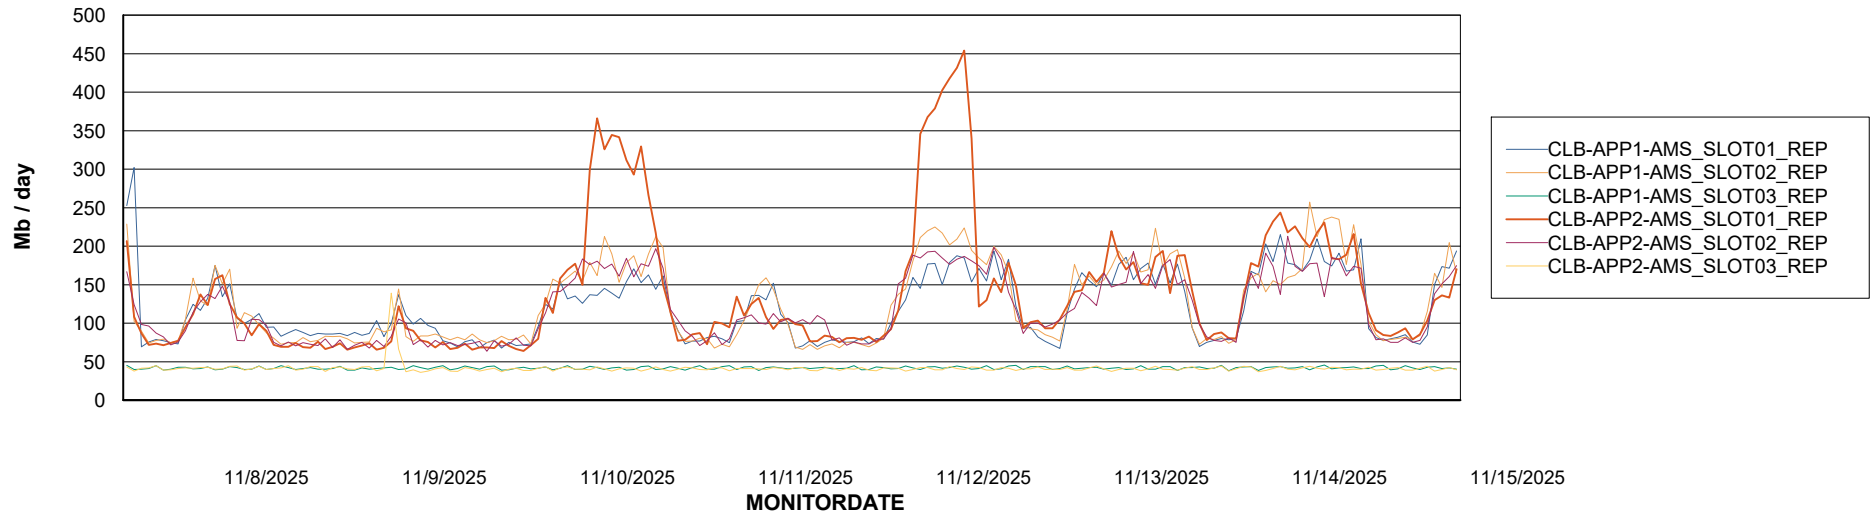

Avg memory used per ABS Server Service

Avg users per day per ABS server

Weekly SLA Customer Report

Customer CLB OCI AMS Production
Database ID 196

ABSSolute Application ReportServer Services

Avg memory used per ReportServer Service