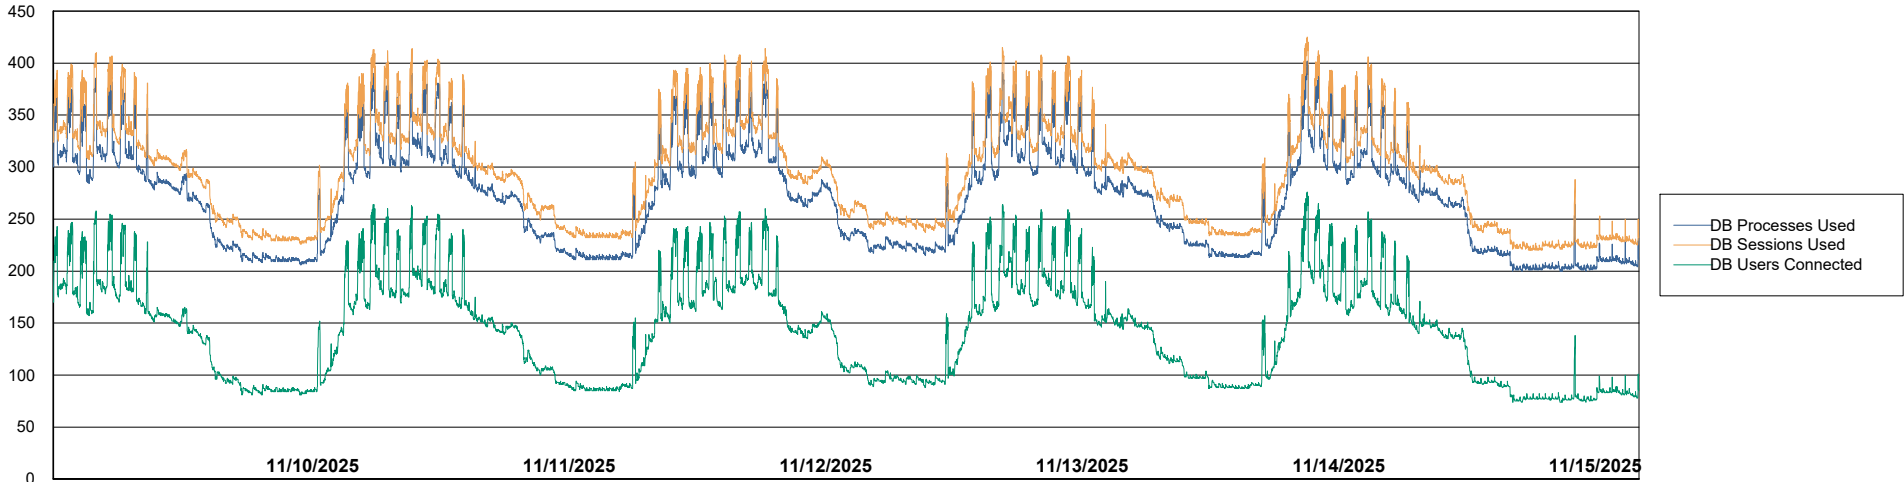

Weekly SLA Customer Report

Customer BNL_Production
 Database ID 83

Harddisk Usage BNL_PRD_vm-absa03

	Free disk space on C: (%)	Total disk space on C: (Gb)	Used disk space on C: (Gb)	Free disk space on D: (%)	Total disk space on D: (Gb)	Used disk space on D: (Gb)	Free disk space on E: (%)	Total disk space on E: (Gb)	Used disk space on E: (Gb)
11/15/2025	55	127	57	54	127	59	92	64	5
11/14/2025	54	127	58	54	127	59	92	64	5
11/13/2025	57	127	54	54	127	59	92	64	5
11/12/2025	58	127	54	54	127	59	92	64	5
11/11/2025	58	127	54	54	127	59	92	64	5
11/10/2025	58	127	54	54	127	59	92	64	5
11/9/2025	58	127	53	54	127	59	92	64	5

Weekly SLA Customer Report

Customer BNL_Production
Database ID 83

Database Performance BNLDB_Production

Weekly SLA Customer Report

Customer BNL_Production
Database ID 83

Database Performance BNLDB_Standby

DB Processes Max 4
DB Processes Max 0
DB Processes Max 1,000