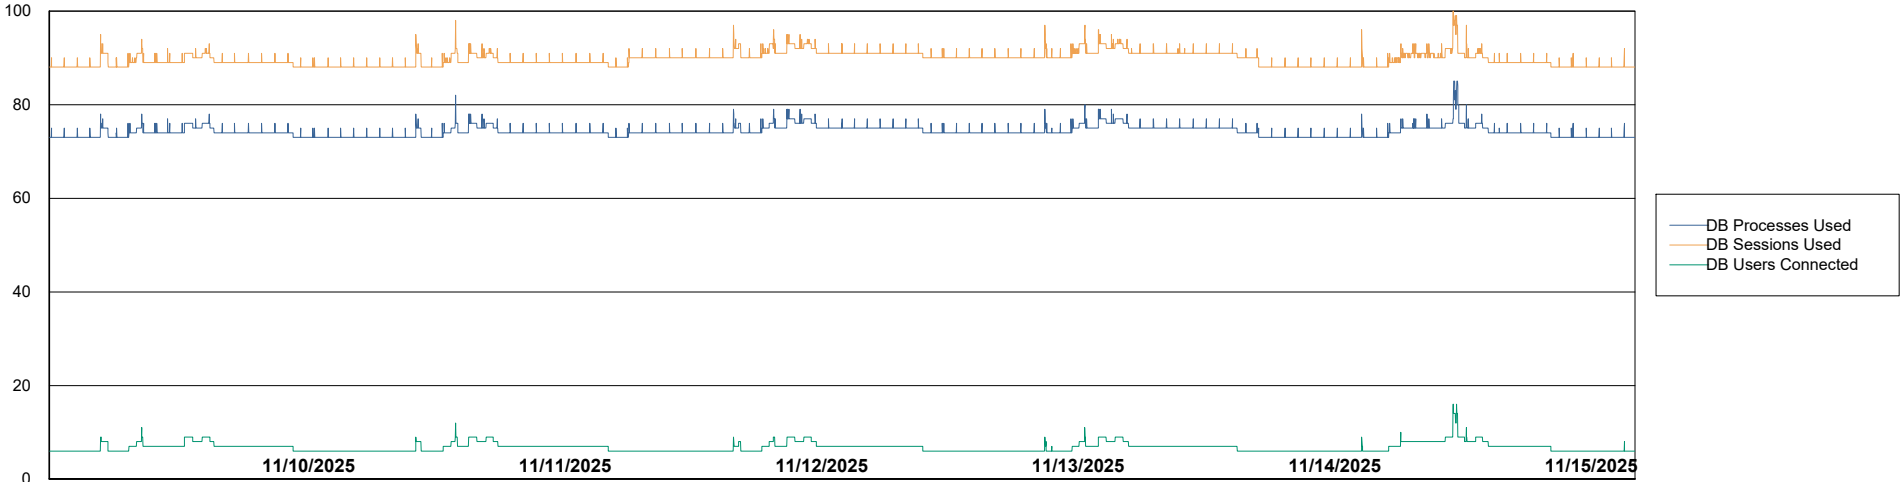

Weekly SLA Customer Report

Customer AUJ_Production
Database ID 41

Database Performance AUJ_ABSEM3_DB

Weekly SLA Customer Report

Customer AUJ_Production
Database ID 41

Database Performance AUJ_BI3_DB

Weekly SLA Customer Report