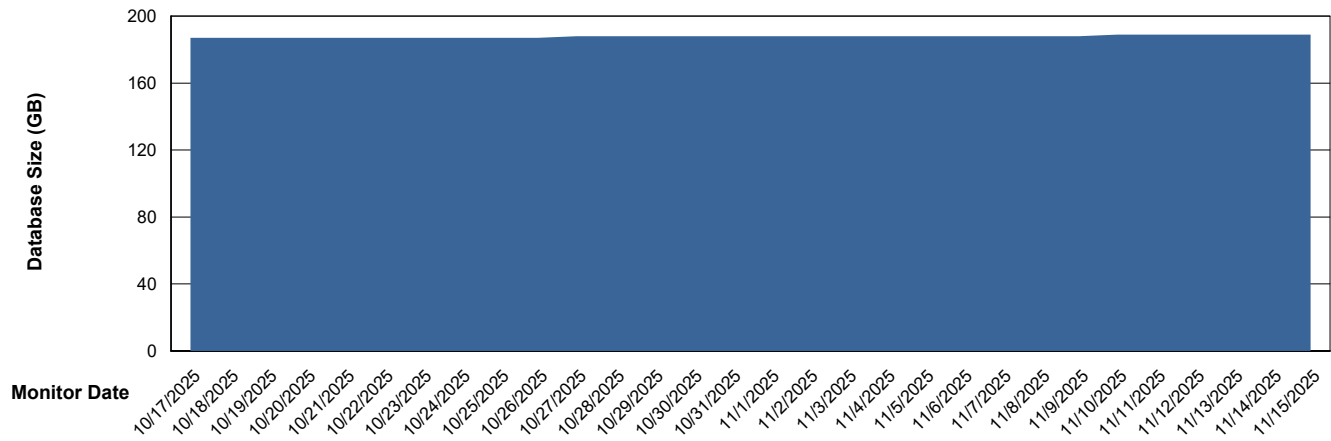

Customer AUJ_Production
Database ID 41

Database Performance AUJ_DB3_Primary

Weekly SLA Customer Report

Customer AUJ_Production
Database ID 41

DATABASE SIZE AUJ_ABSEM3_DB

Database growth over last month

DATABASE SIZE AUJ_BI3_DB

Database growth over last month

Weekly SLA Customer Report

Customer AUJ_Production
Database ID 41

DATABASE SIZE AUJ_DB3_Primary

Database growth over last month

Weekly SLA Customer Report

Customer AUJ_Production
 Database ID 41