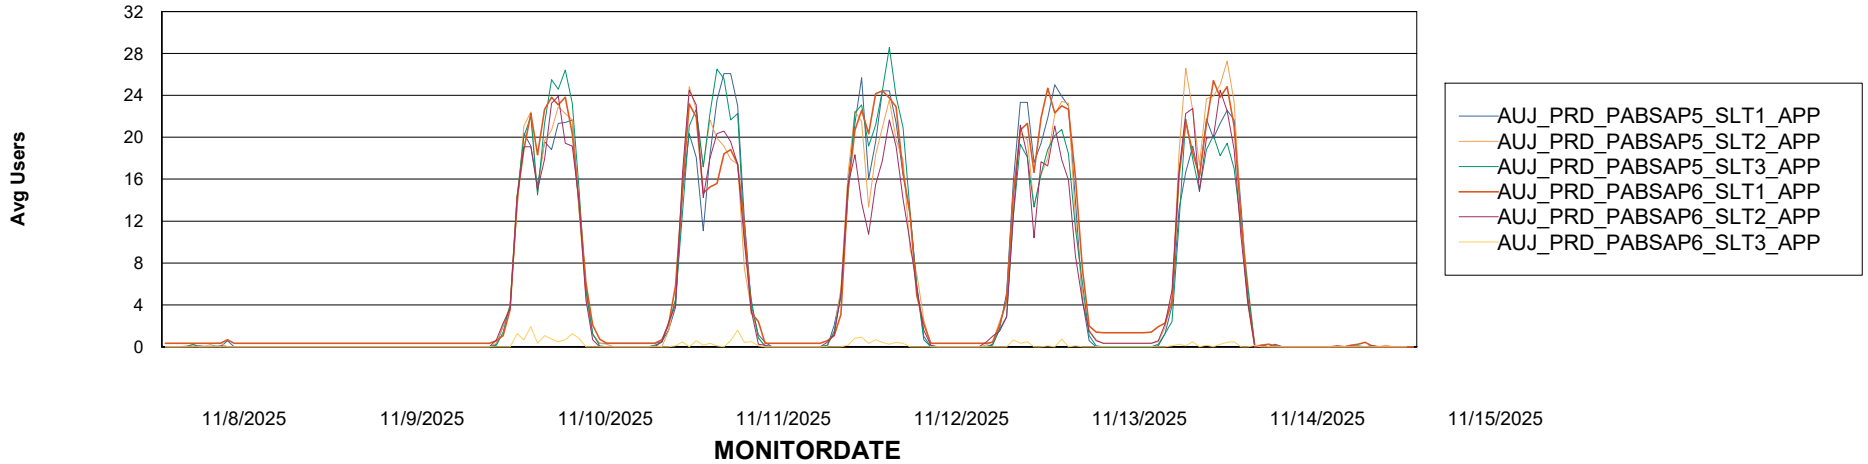

Weekly SLA Customer Report

Customer AUJ_Production
Database ID 41

ABSSolute Application Server Services

Avg memory used per ABS Server Service

Avg users per day per ABS server

Weekly SLA Customer Report

Customer AUJ_Production
Database ID 41