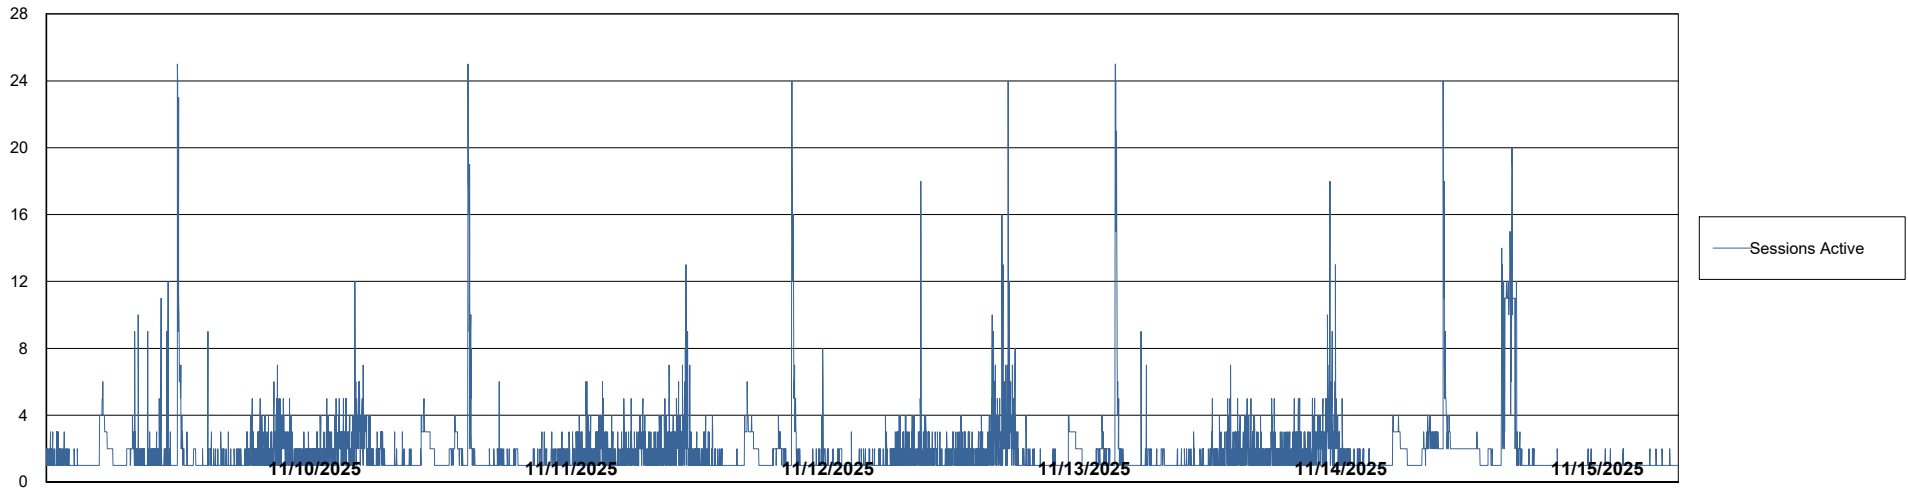

Database Performance AUJ_DB3_Primary