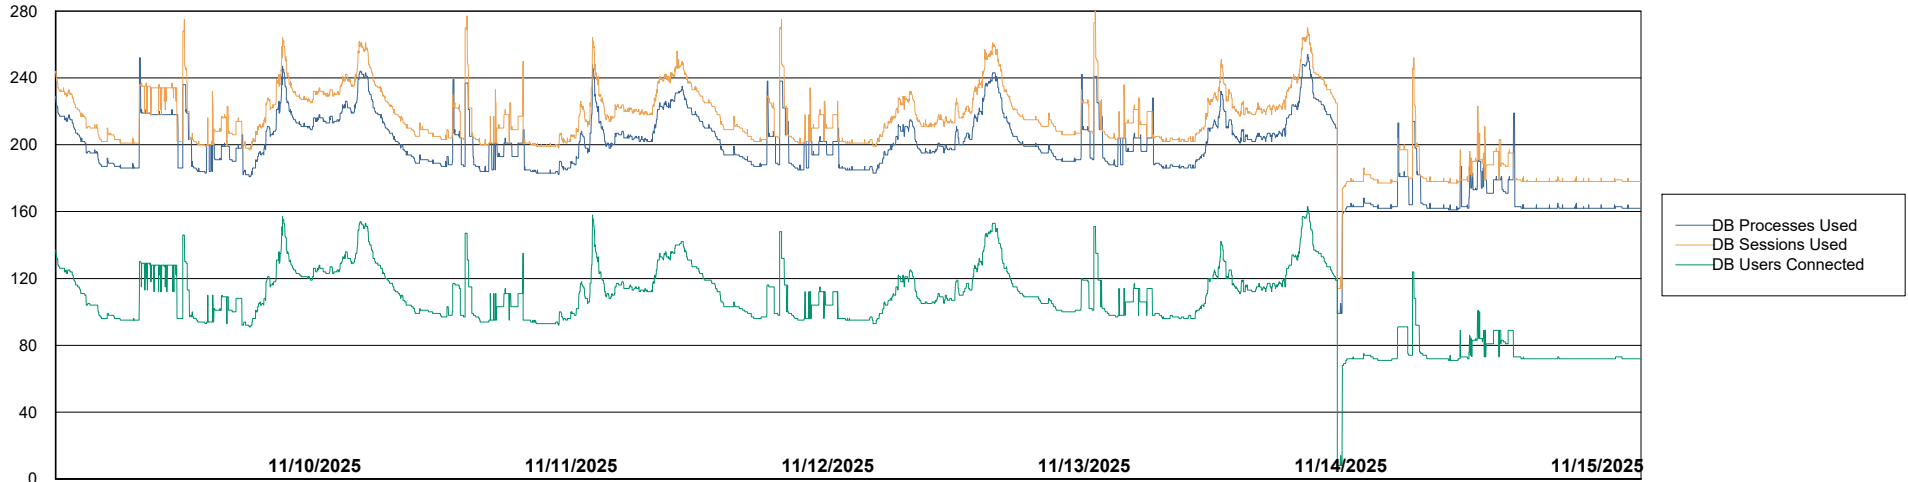

Database Performance AUJ_DB3_Primary