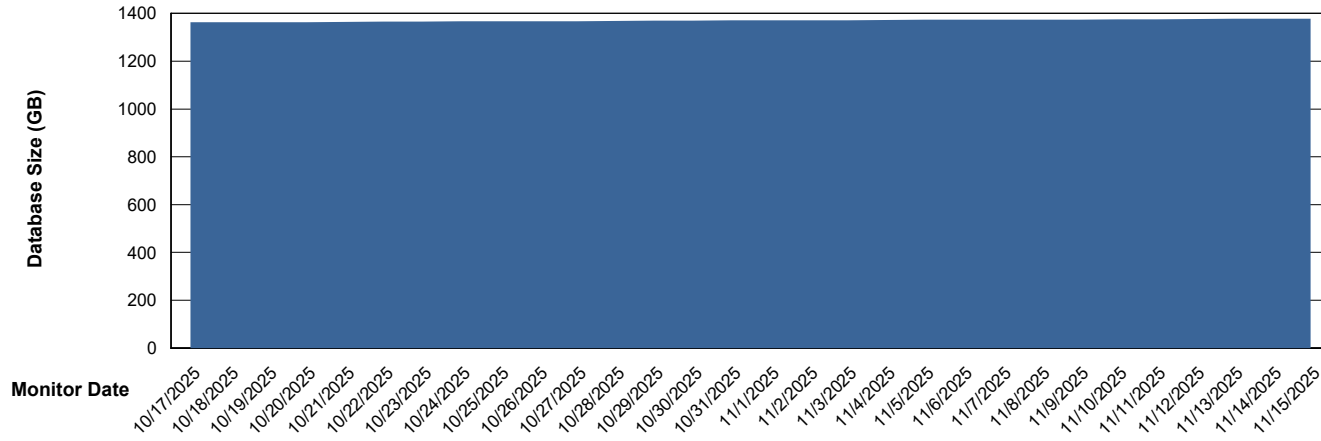

Database growth over last month

Weekly SLA Customer Report

Customer AUJ_Production
Database ID 41

DATABASE SIZE AUJ_DB3_Primary

Database growth over last month

Weekly SLA Customer Report

Customer AUJ_Production
 Database ID 41