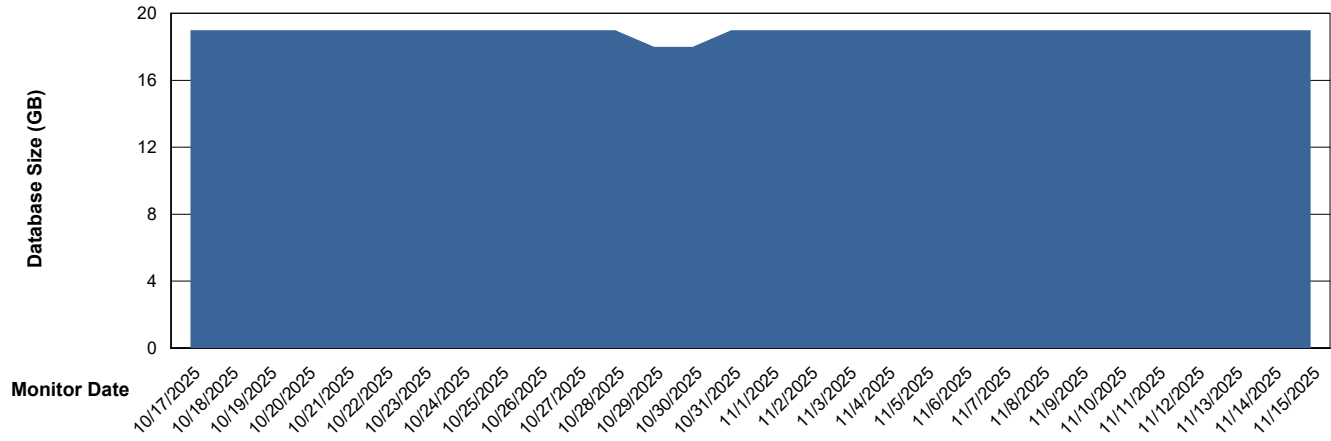

Customer AUJ_Production
Database ID 41

Database Performance AUJ_DB3_Primary

Weekly SLA Customer Report

Customer AUJ_Production
Database ID 41

DATABASE SIZE AUJ_ABSEM3_DB

Database growth over last month

DATABASE SIZE AUJ_BI3_DB

Database growth over last month

Weekly SLA Customer Report

Customer AUJ_Production
Database ID 41

DATABASE SIZE AUJ_DB3_Primary

Database growth over last month

Weekly SLA Customer Report

Customer AUJ_Production
 Database ID 41