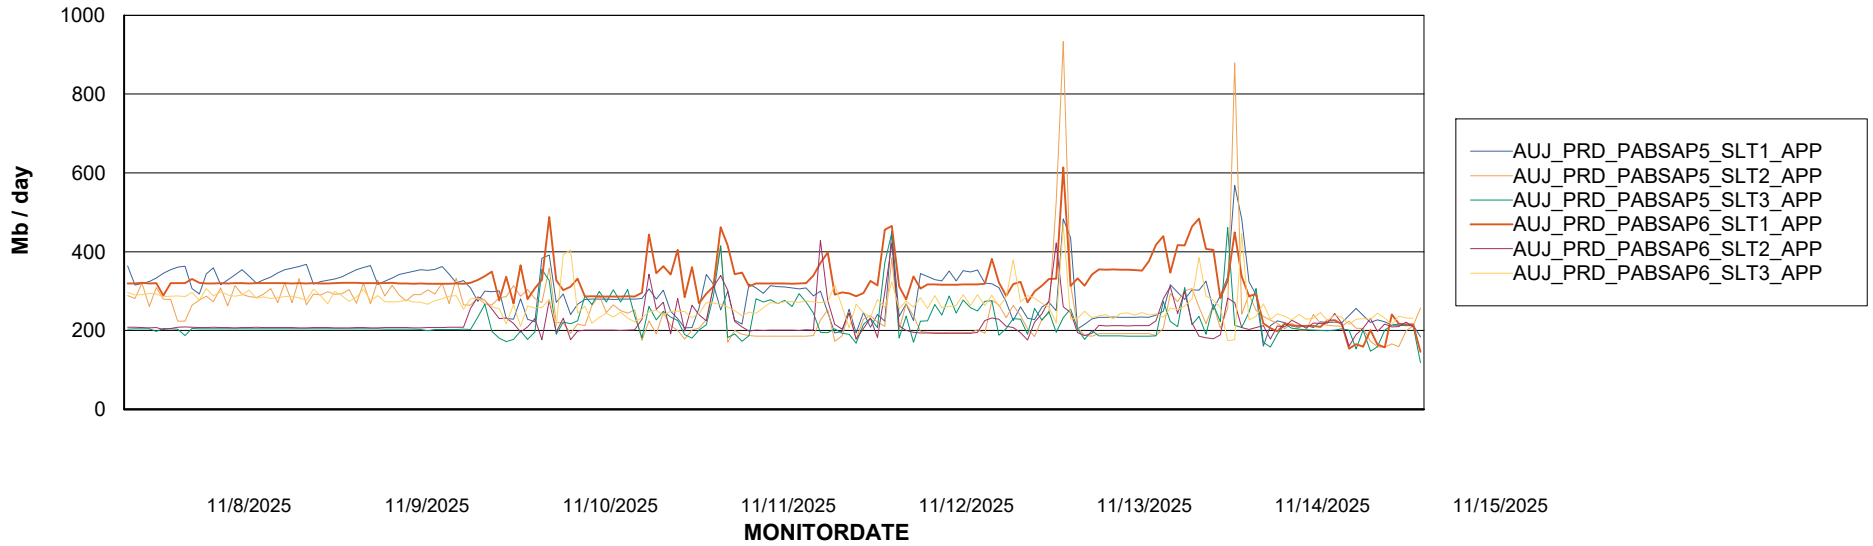

ABSSolute Application Server Services

Avg memory used per ABS Server Service