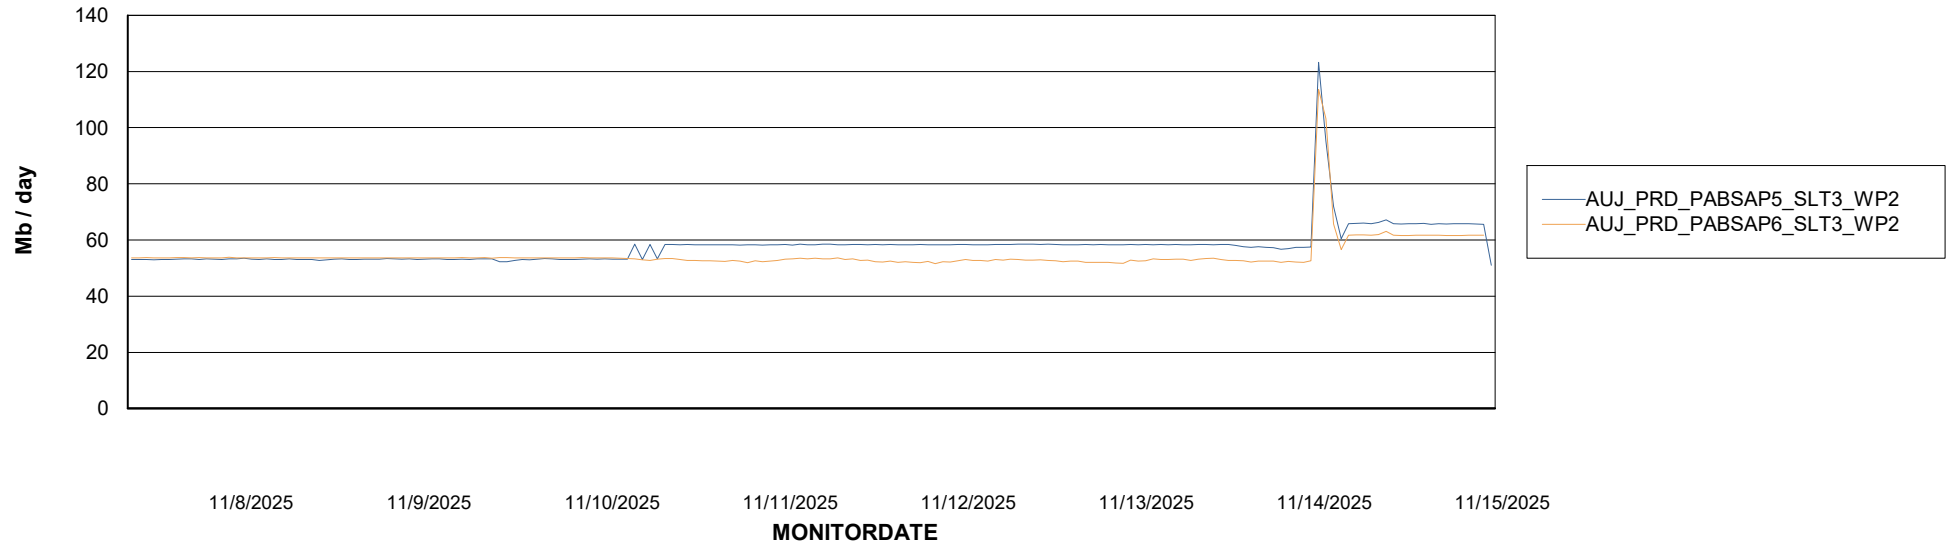

ABSSolute Application ReportServer Services

Avg memory used per ReportServer Service

Weekly SLA Customer Report

Customer AUJ_Production
Database ID 41

ABSSolute Web Component Services

Avg memory used per ABS Web component