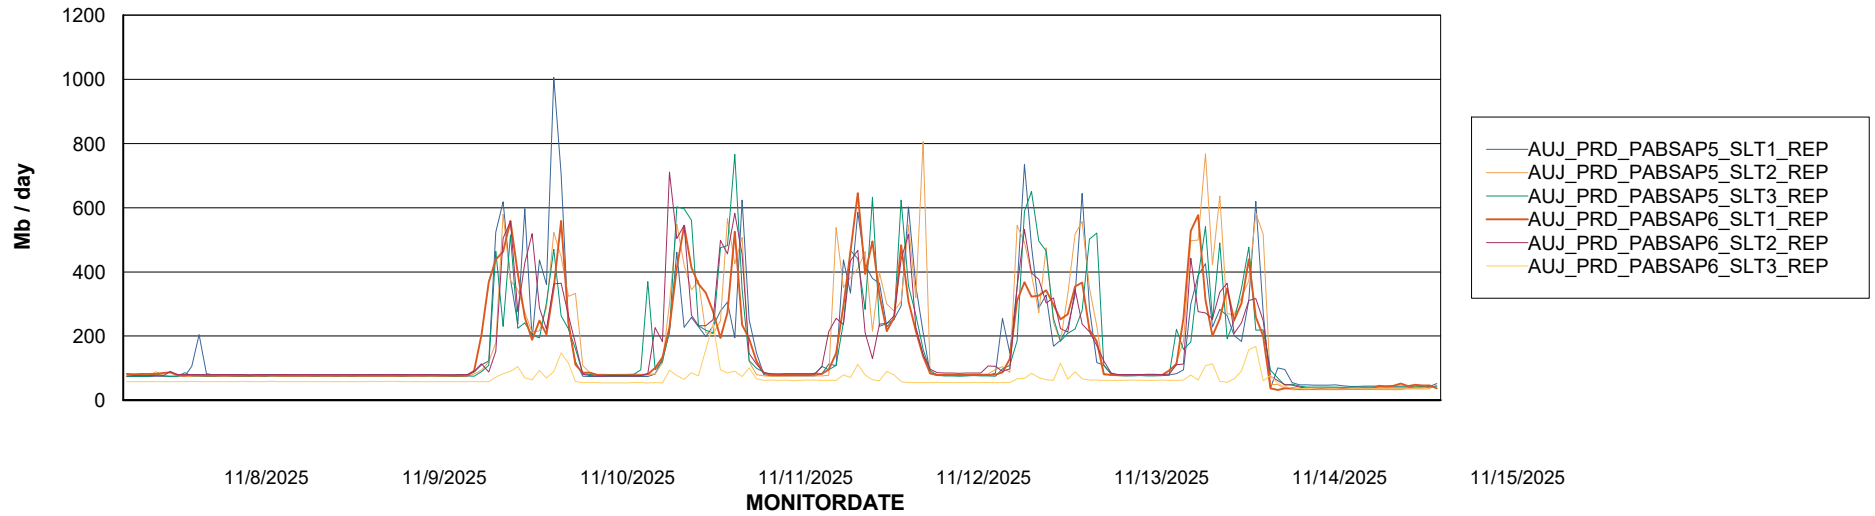

ABSSolute Application ReportServer Services

Avg memory used per ReportServer Service