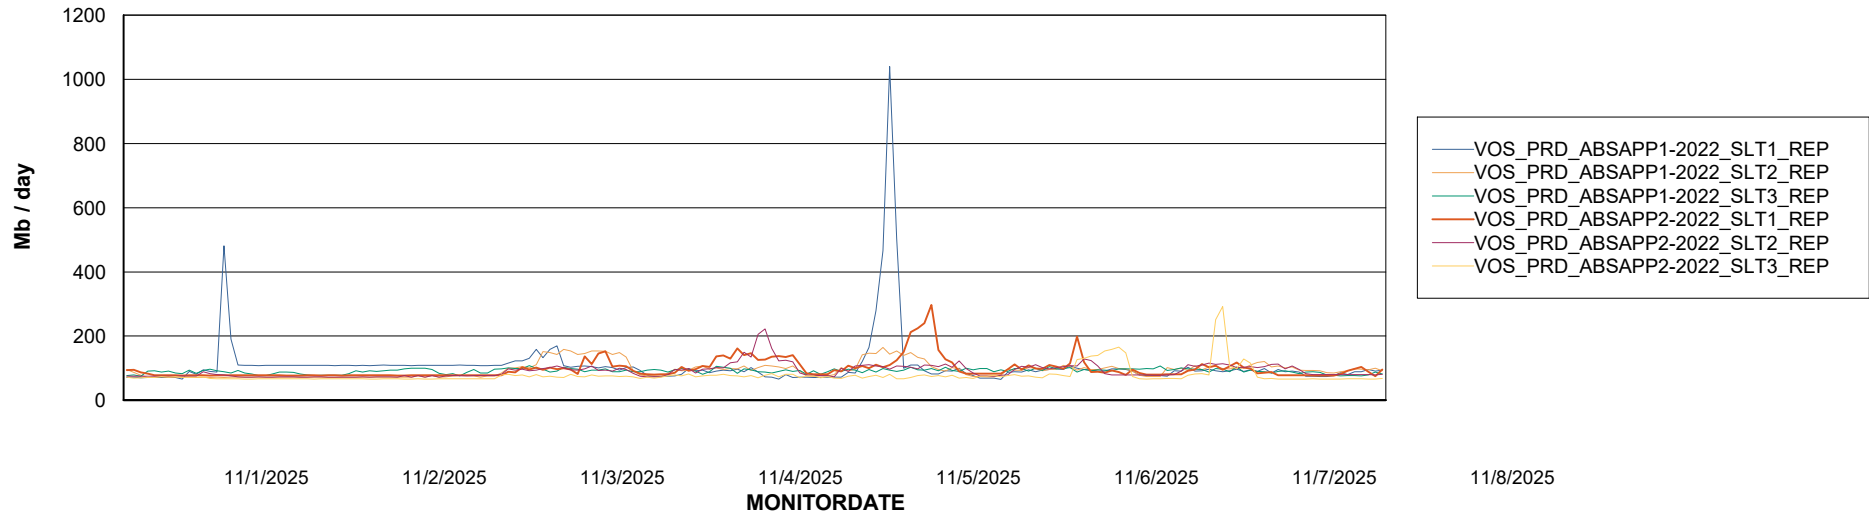

ABSSolute Application ReportServer Services

Avg memory used per ReportServer Service