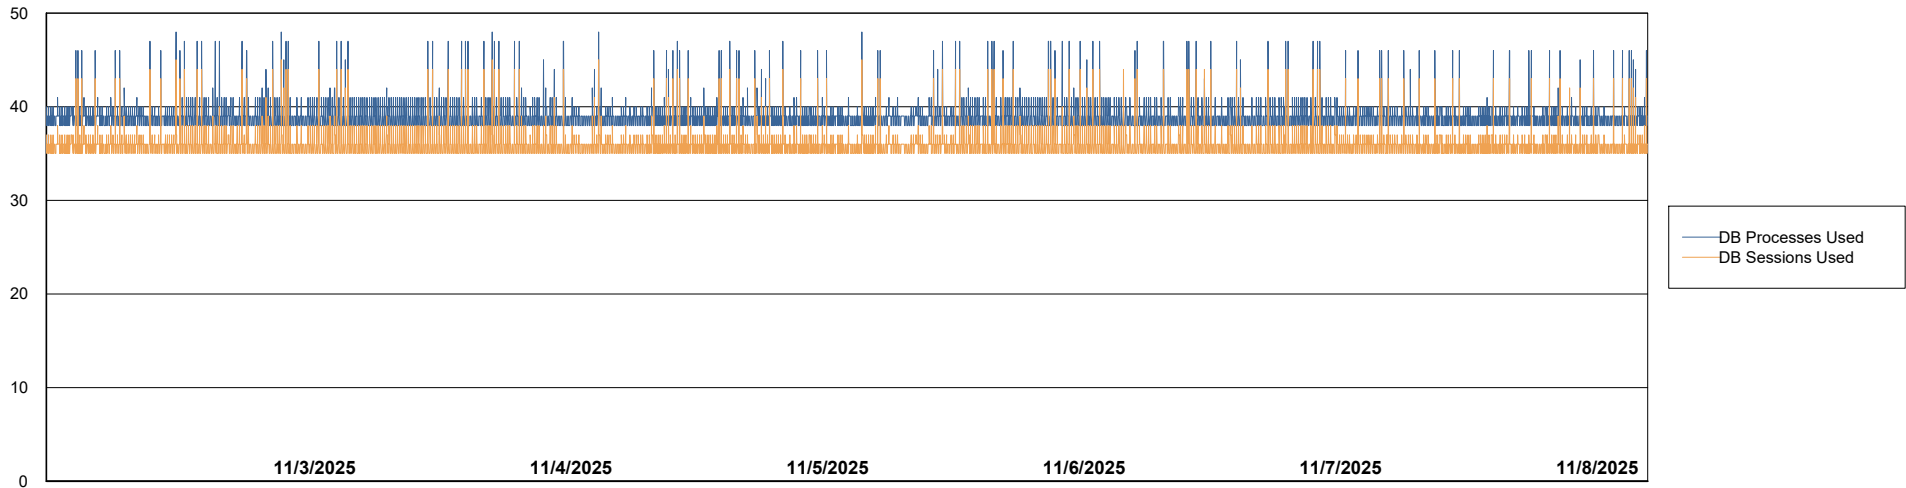

Database Performance VOS_PRD_ABSORA2-2022_HSBABS1

DB Processes Max 1,000