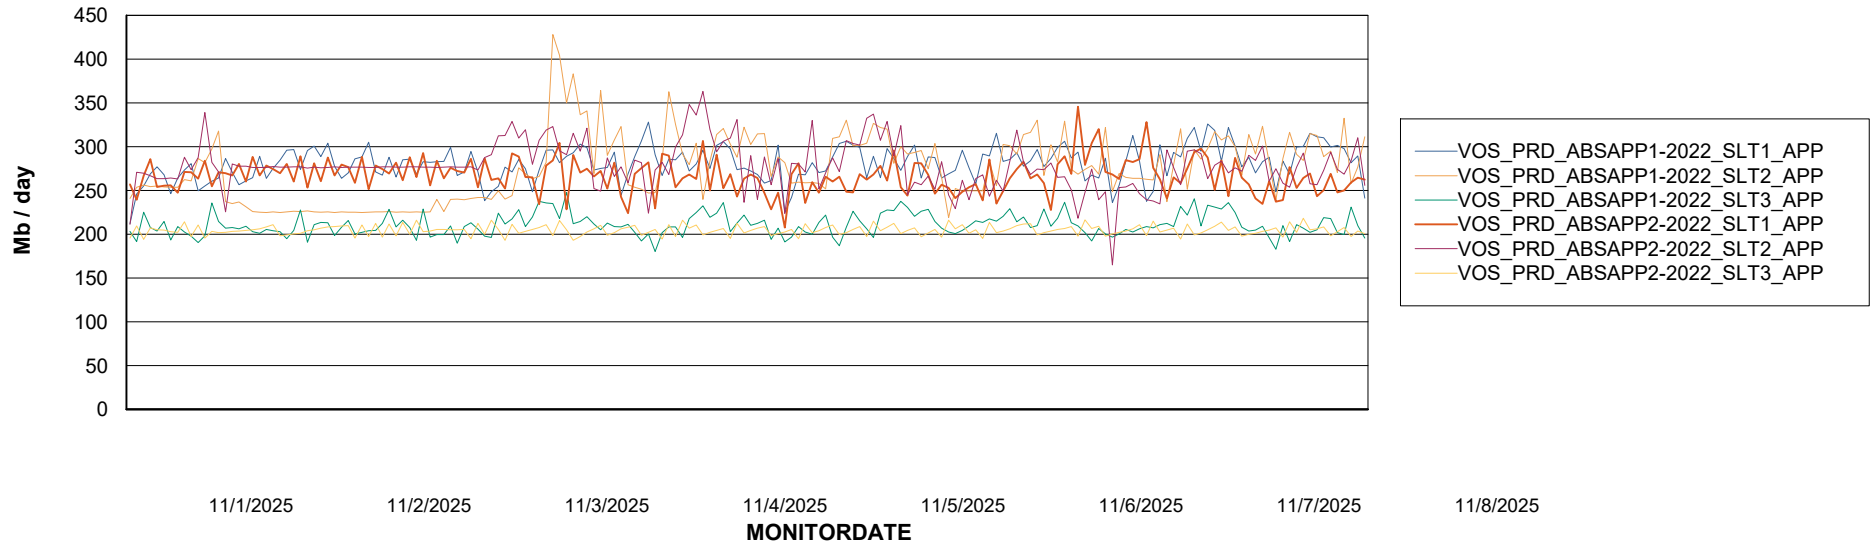

ABSSolute Application Server Services

Avg memory used per ABS Server Service