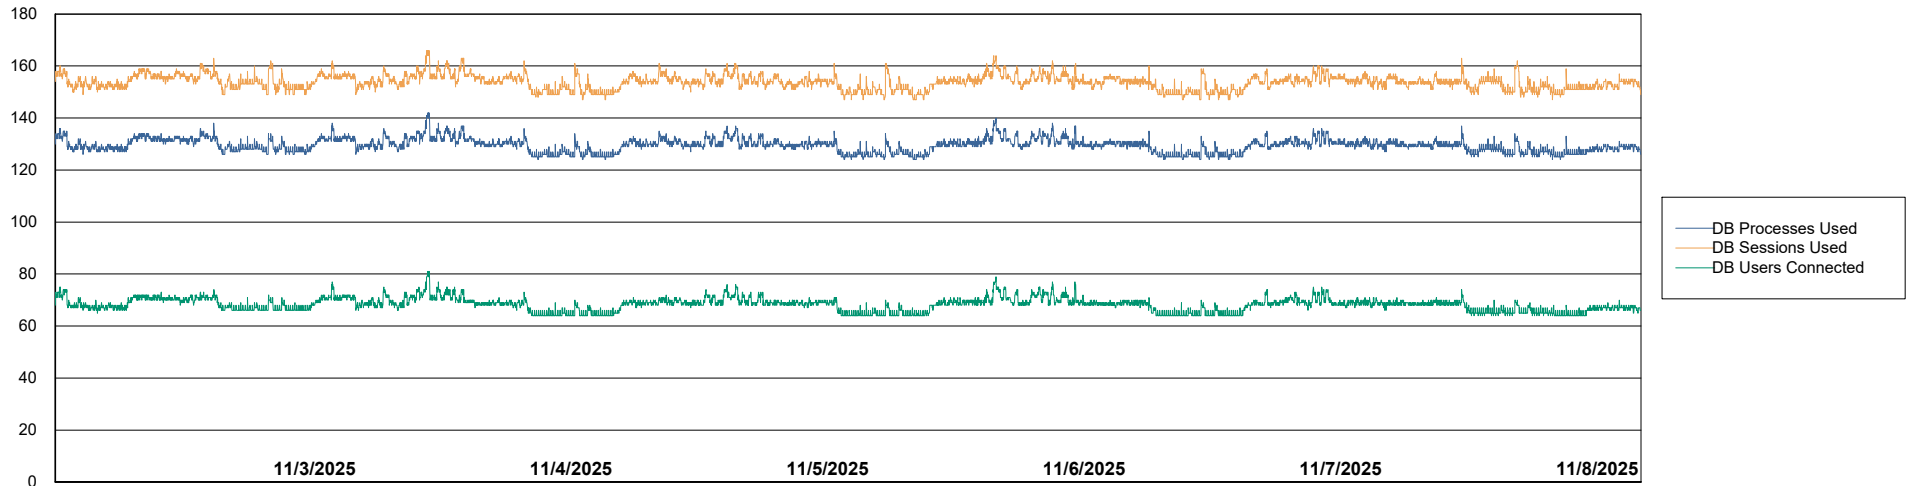

Database Performance VOS_PRD_ABSORA1-2022_ABS1