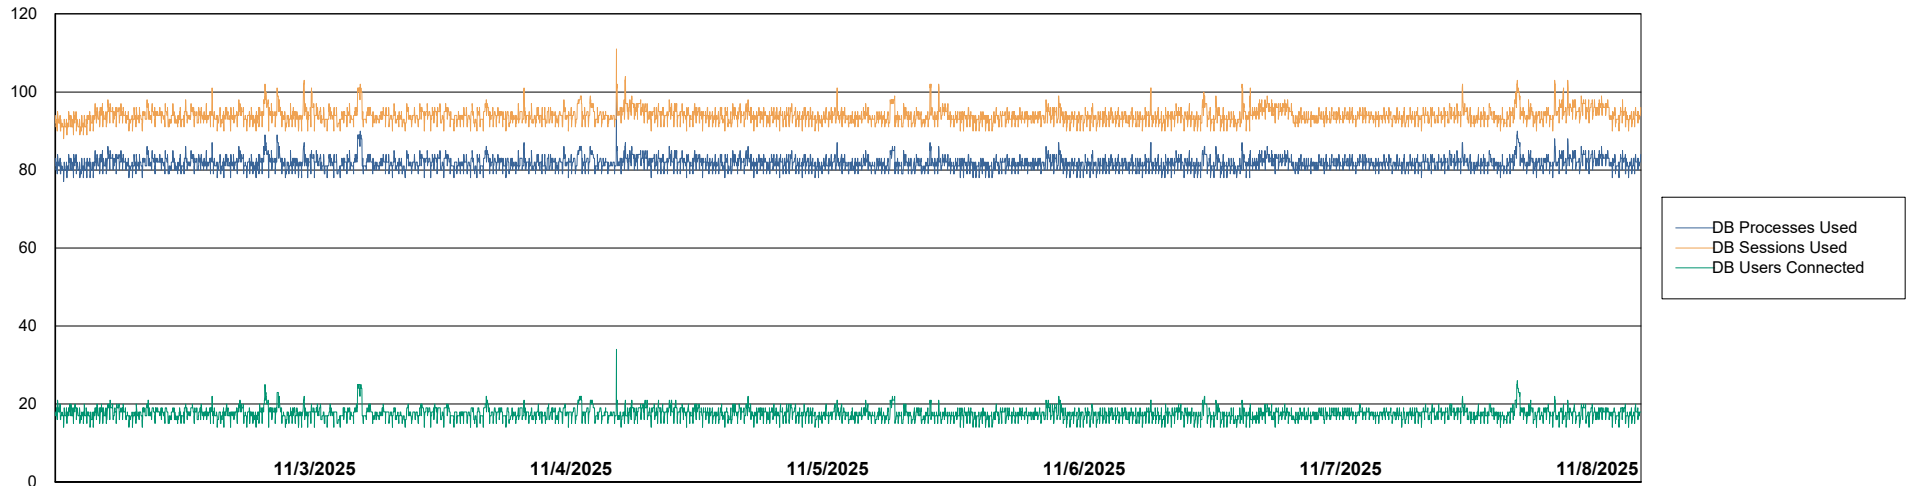

Database Performance VOS_PRD_ABSBI-2025_ABS1