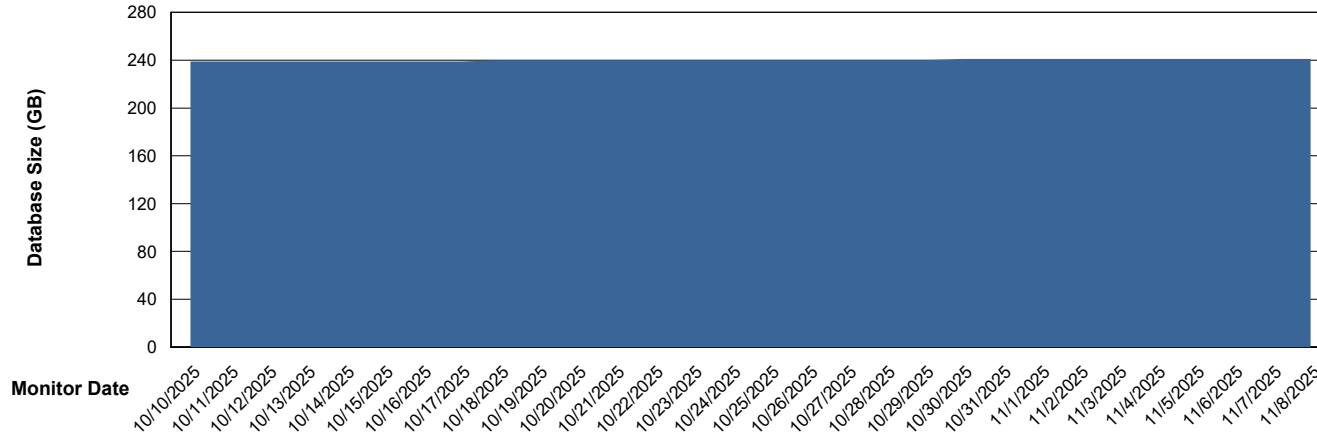

DATABASE SIZE VOS_PRD_ABSBI-2018_ABS1

Database growth over last month