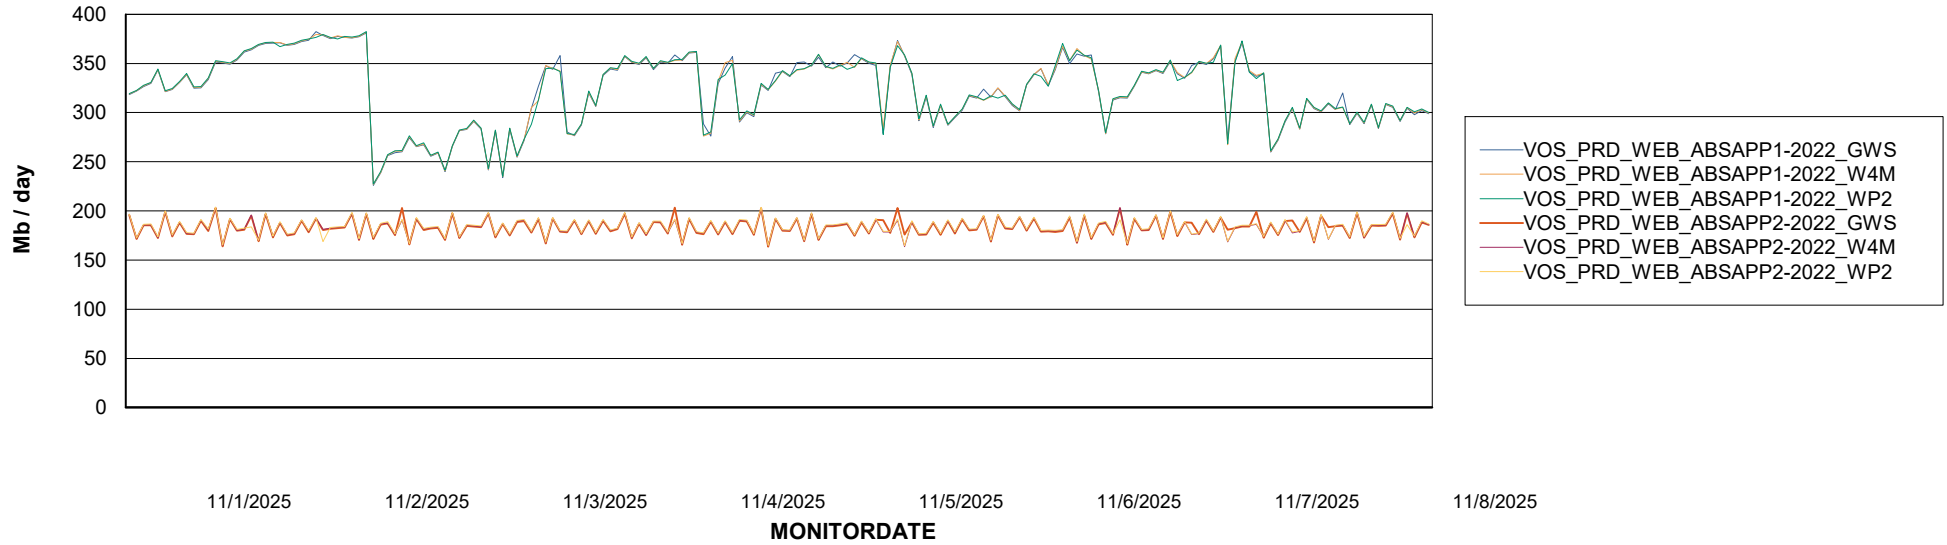

ABSSolute Web Component Services

Avg memory used per ABS Web component