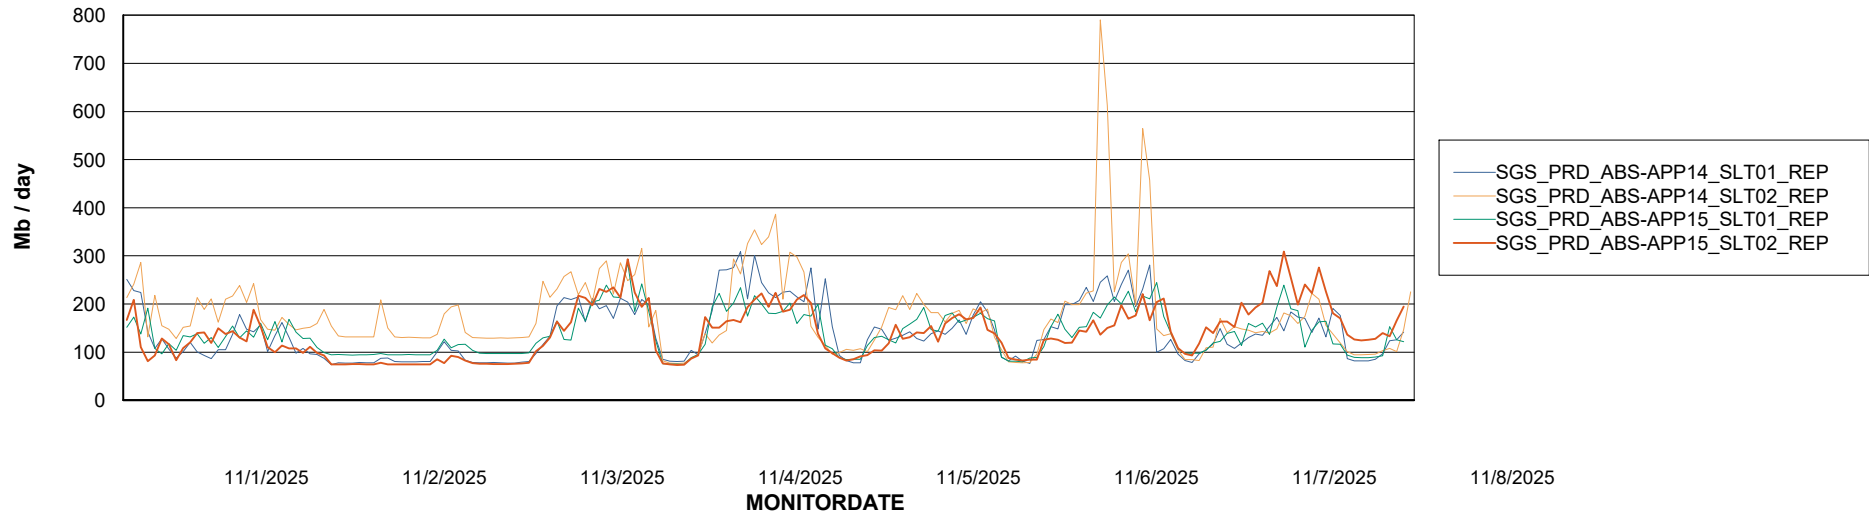

Avg memory used per ABS Server Service

Avg users per day per ABS server

Weekly SLA Customer Report

Customer SGS_Production
Database ID 224

ABSSolute Application ReportServer Services

Avg memory used per ReportServer Service