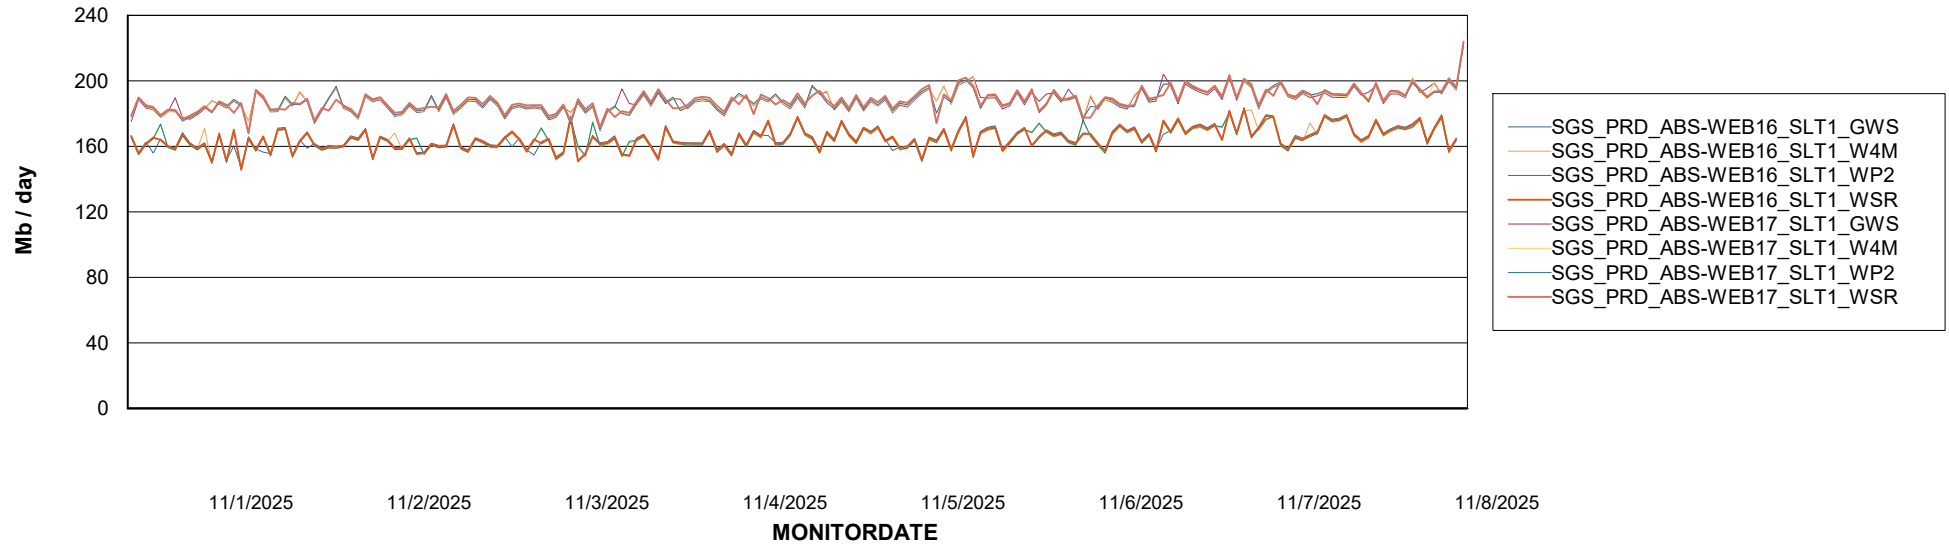

ABSSolute Web Component Services

Avg memory used per ABS Web component