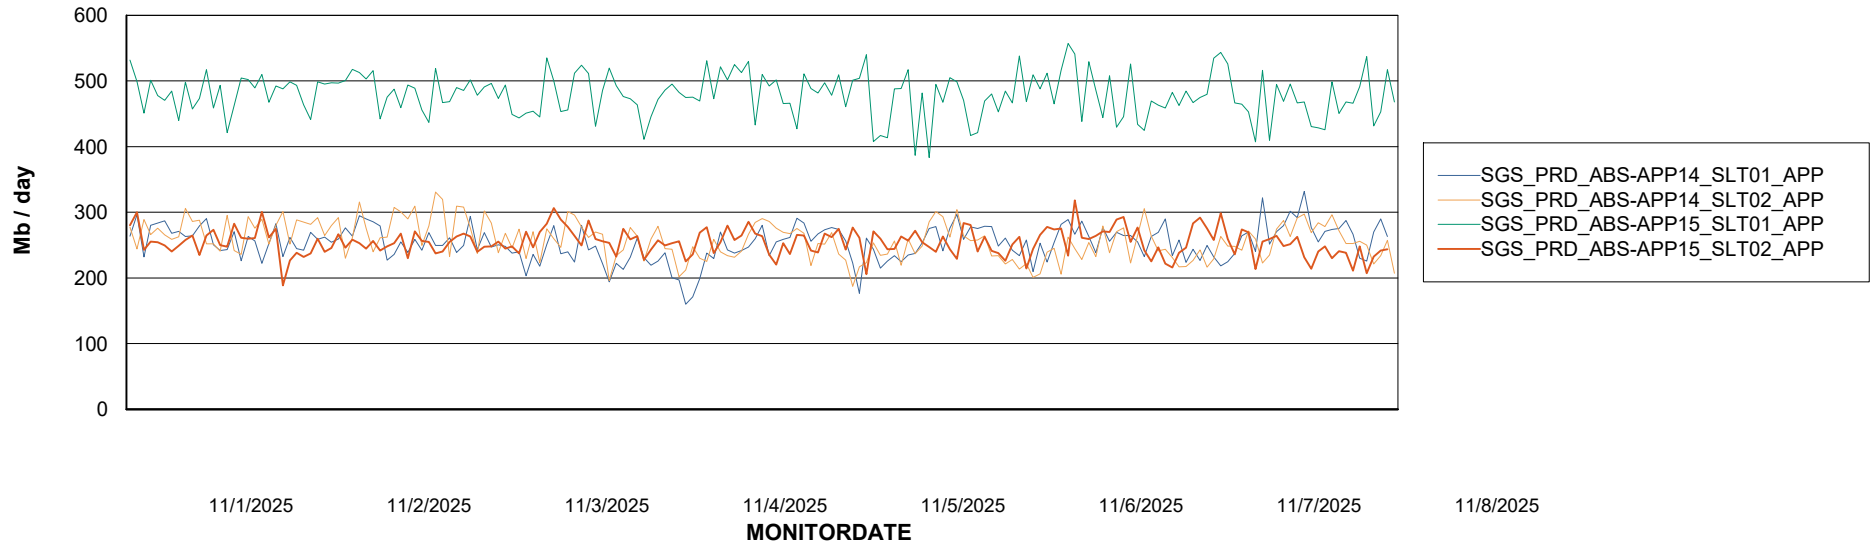

ABSSolute Application Server Services

Avg memory used per ABS Server Service