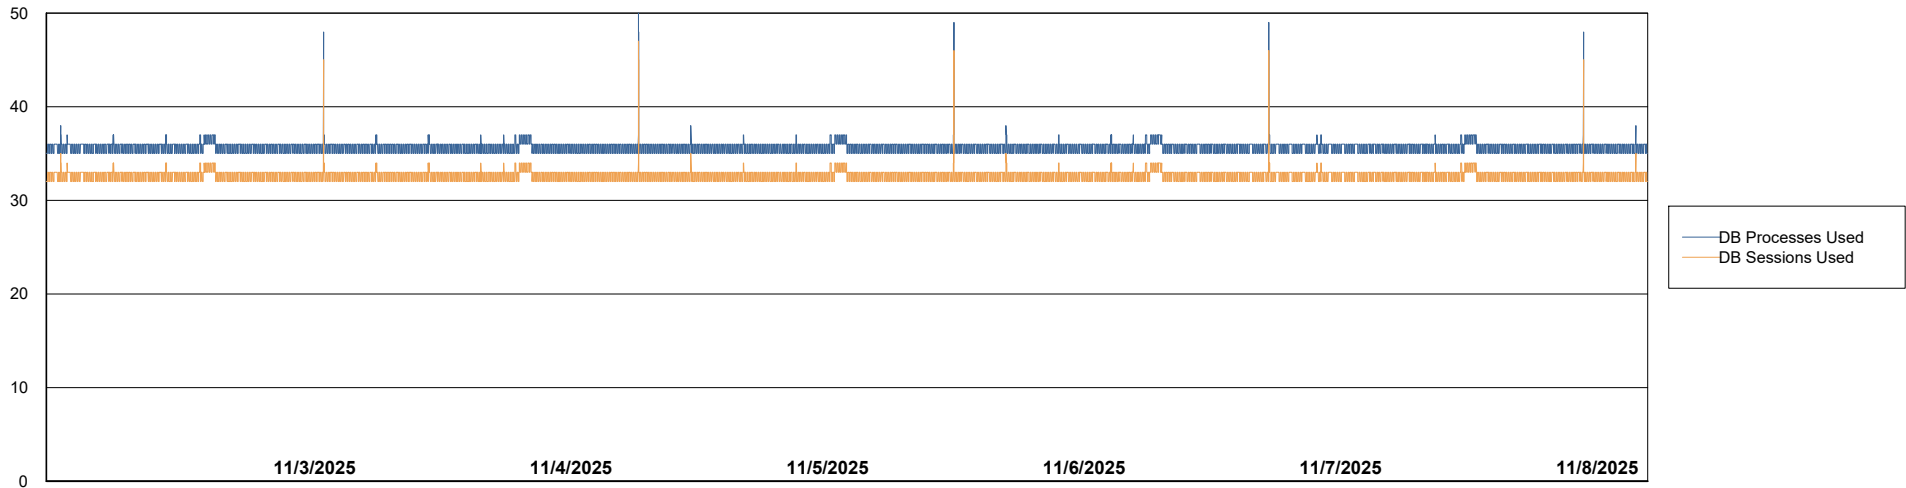

Database Performance SGS_PRD_ABS-DB17_HSBABS1

DB Processes Max 1,000