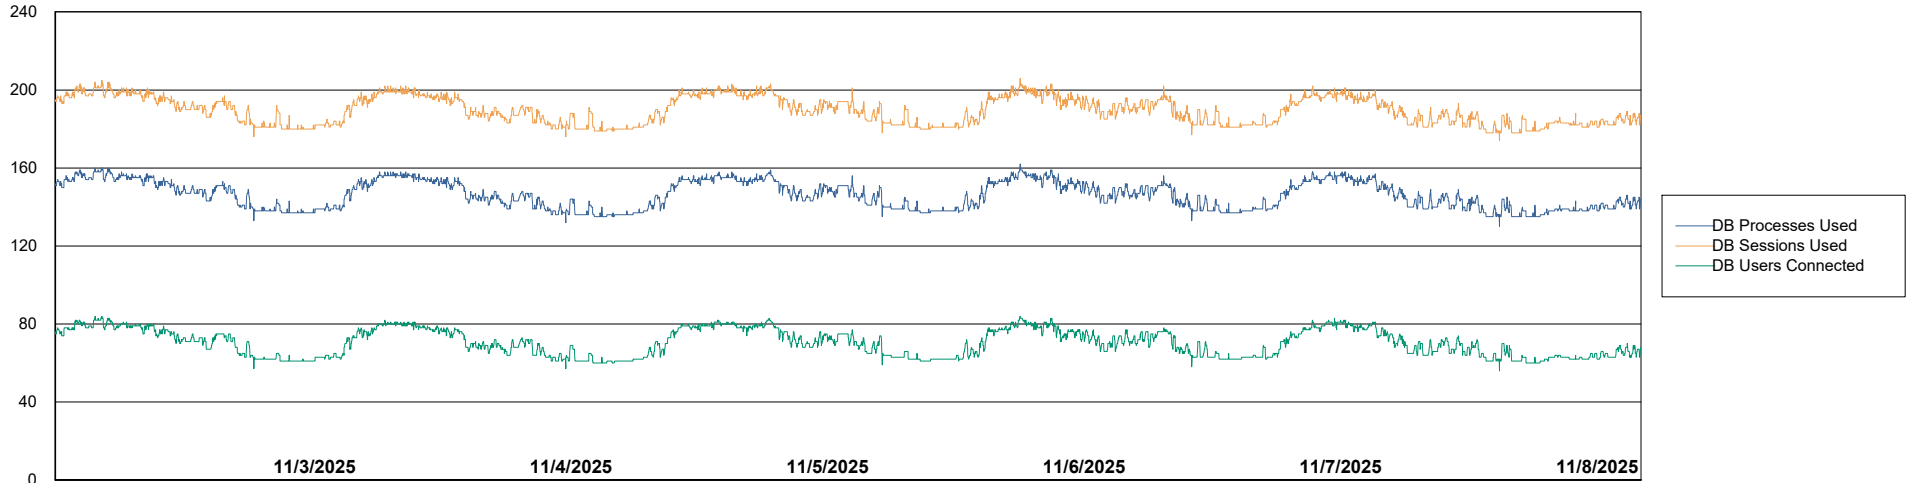

Weekly SLA Customer Report

Customer SGS_Production
Database ID 224

Database Performance SGS_PRD_ABS-BI02_ABS1

Weekly SLA Customer Report

Customer SGS_Production
Database ID 224

Database Performance SGS_PRD_ABS-DB16_ABS1