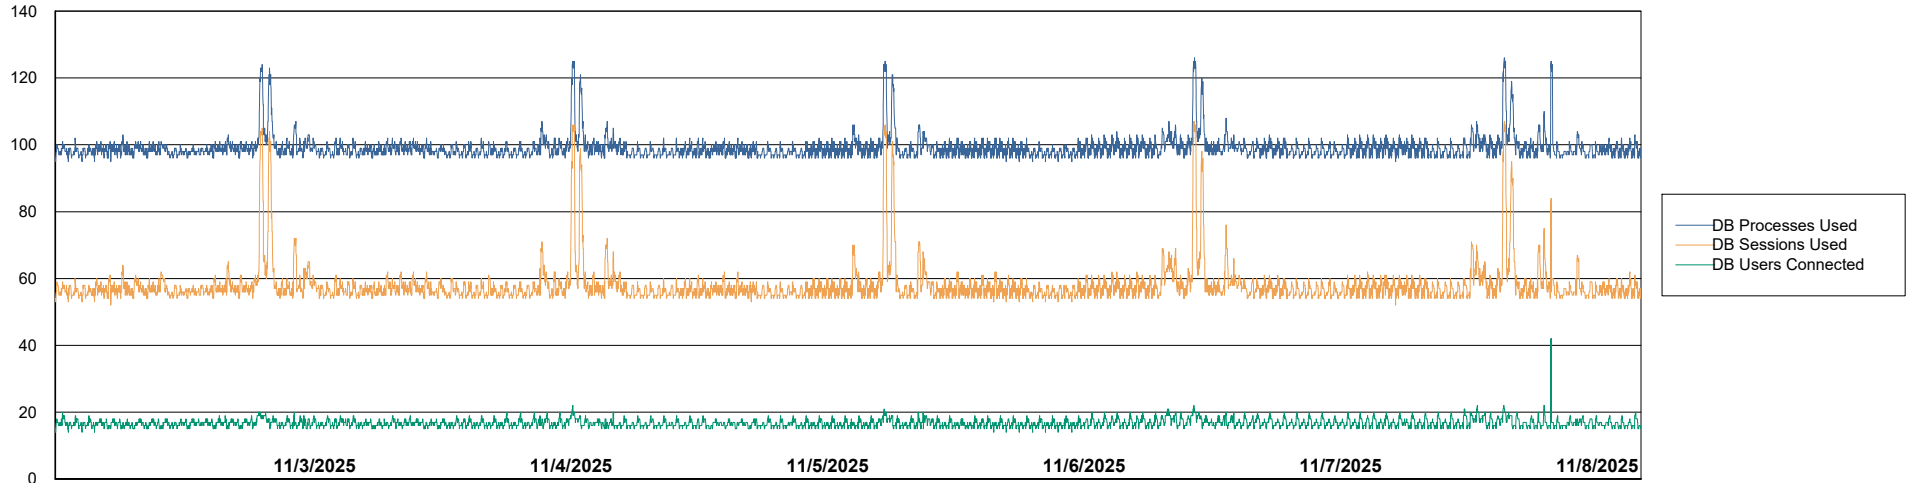

Database Performance SGS_PRD_ABS-BI02_ABS1