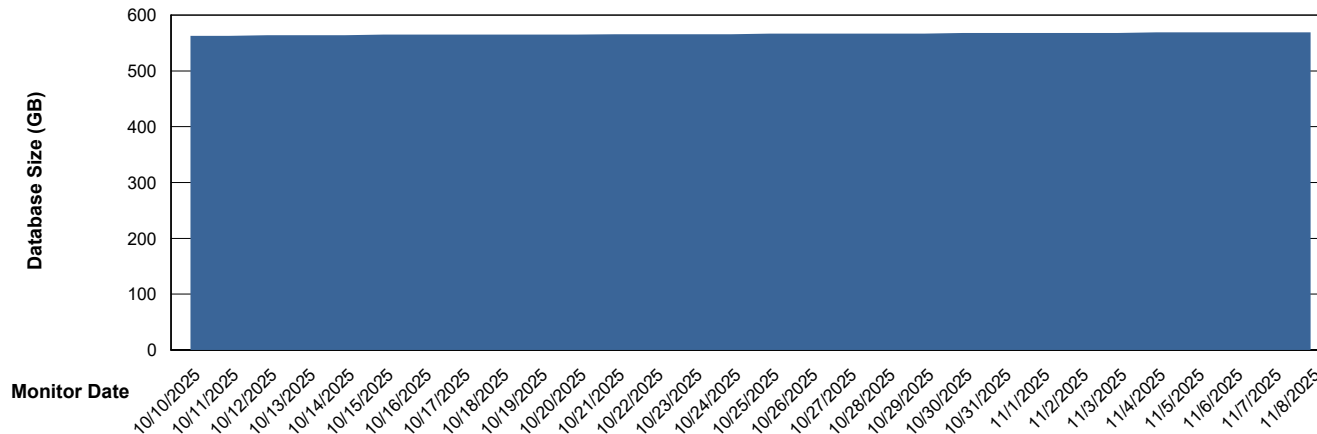

DATABASE SIZE SGS_PRD_ABS-DB16_ABS1

Database growth over last month