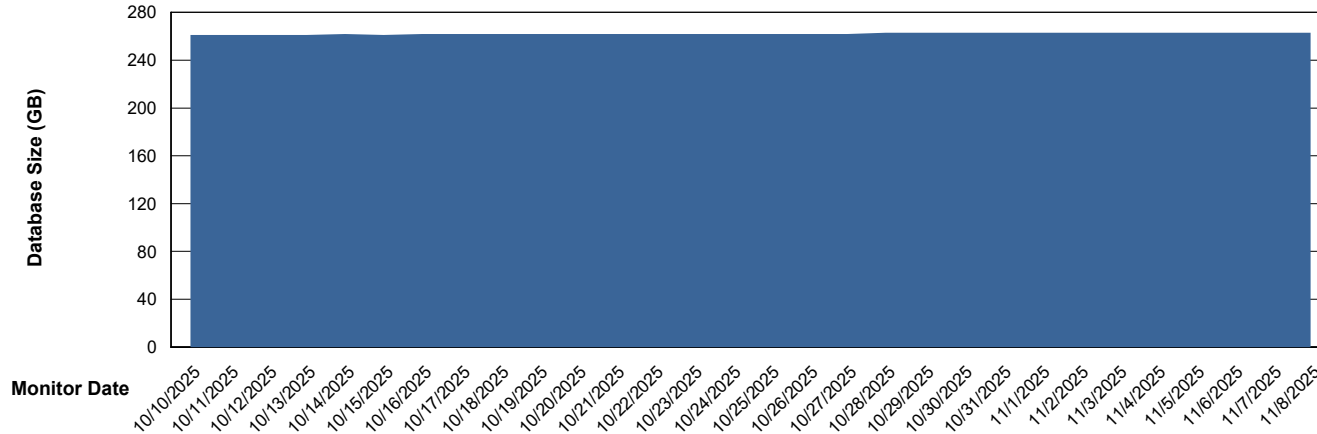

DATABASE SIZE SGS_PRD_ABS-BI02_ABS1

Database growth over last month