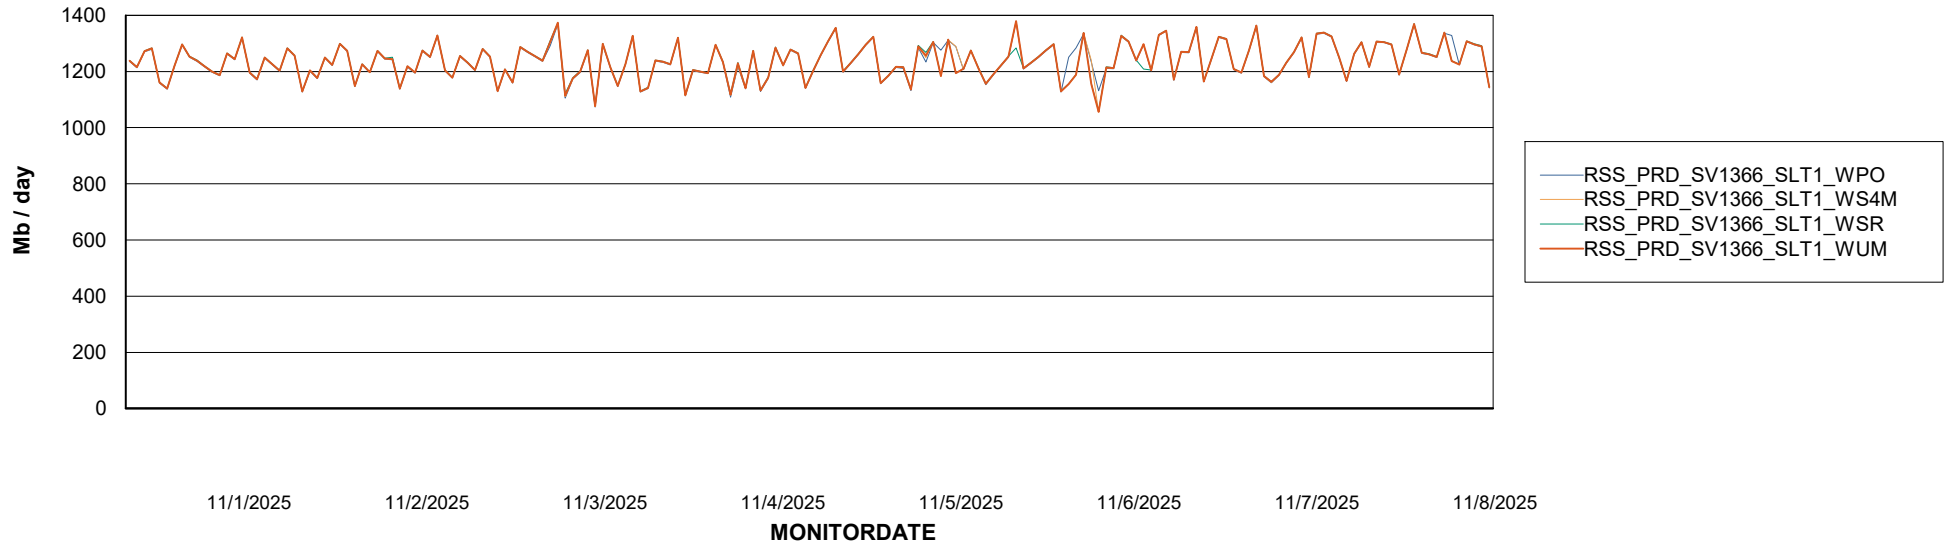

ABSSolute Web Component Services

Avg memory used per ABS Web component