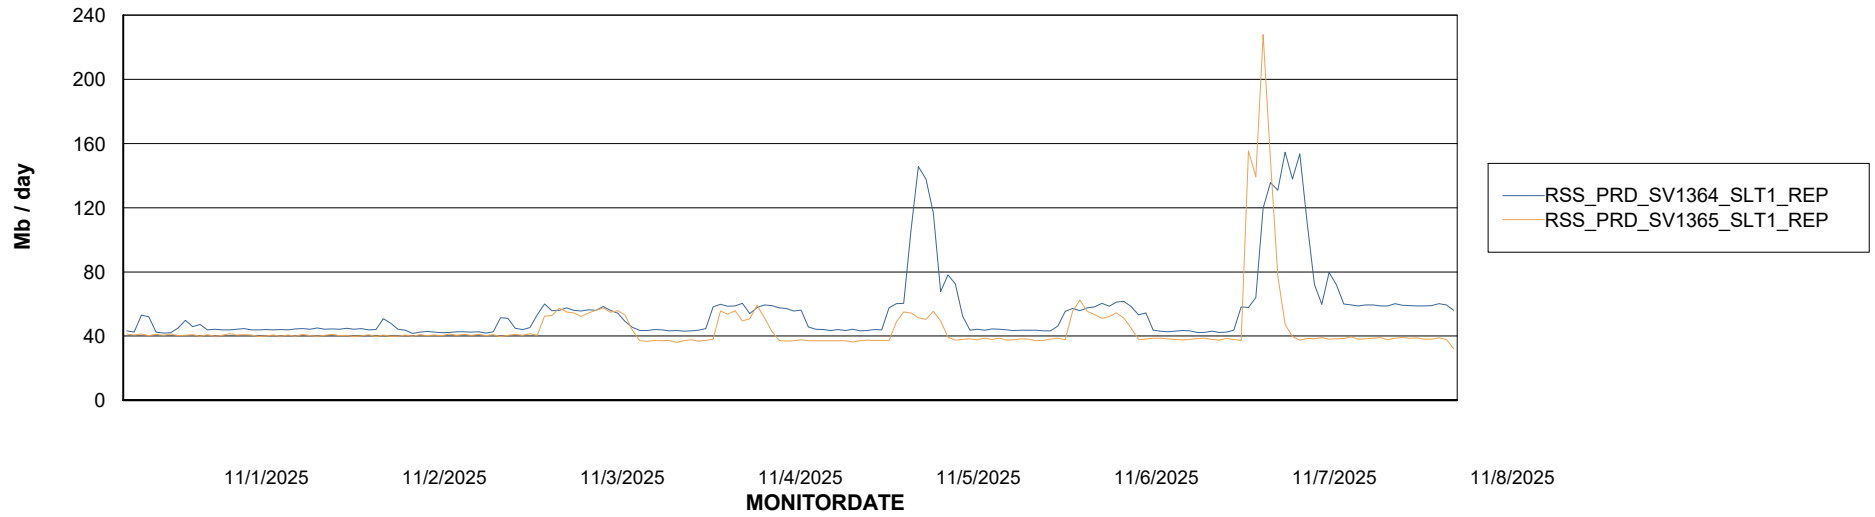

Avg memory used per ABS Server Service

Avg users per day per ABS server

Weekly SLA Customer Report

Customer RSS Production
Database ID 52

ABSSolute Application ReportServer Services

Avg memory used per ReportServer Service