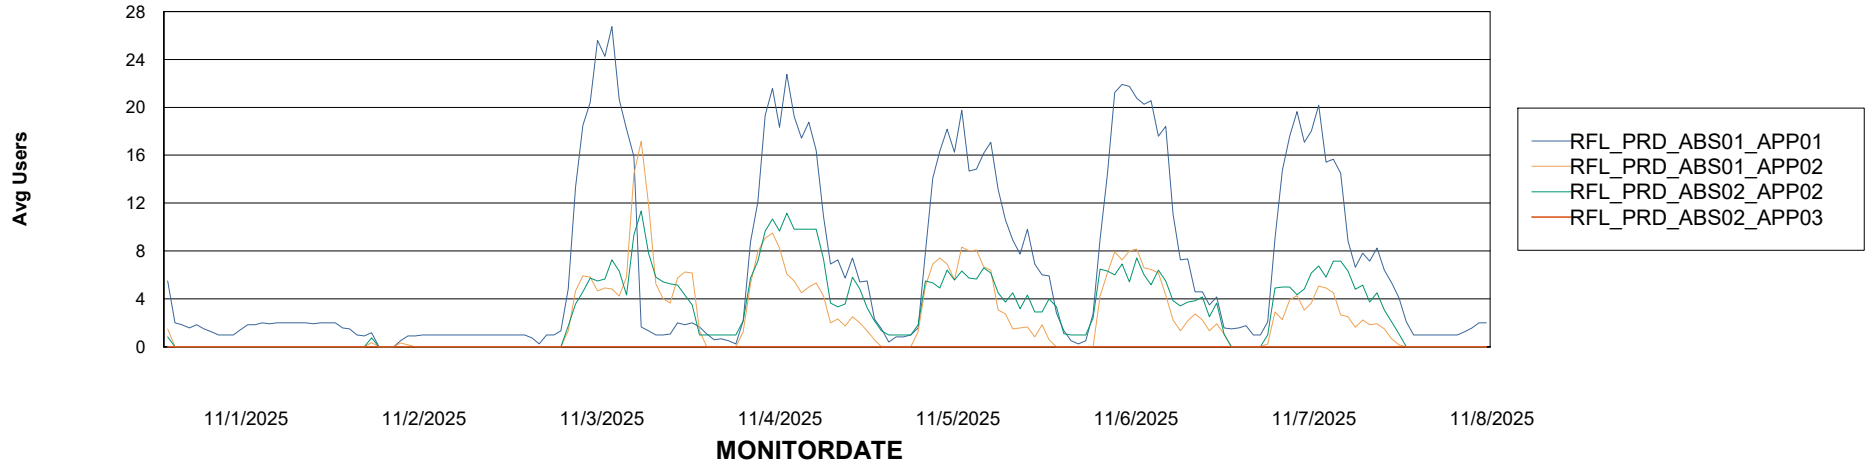

Weekly SLA Customer Report

Customer RFL_Production
Database ID 36

ABSSolute Application Server Services

Avg memory used per ABS Server Service

Avg users per day per ABS server

Weekly SLA Customer Report

Customer RFL_Production
Database ID 36