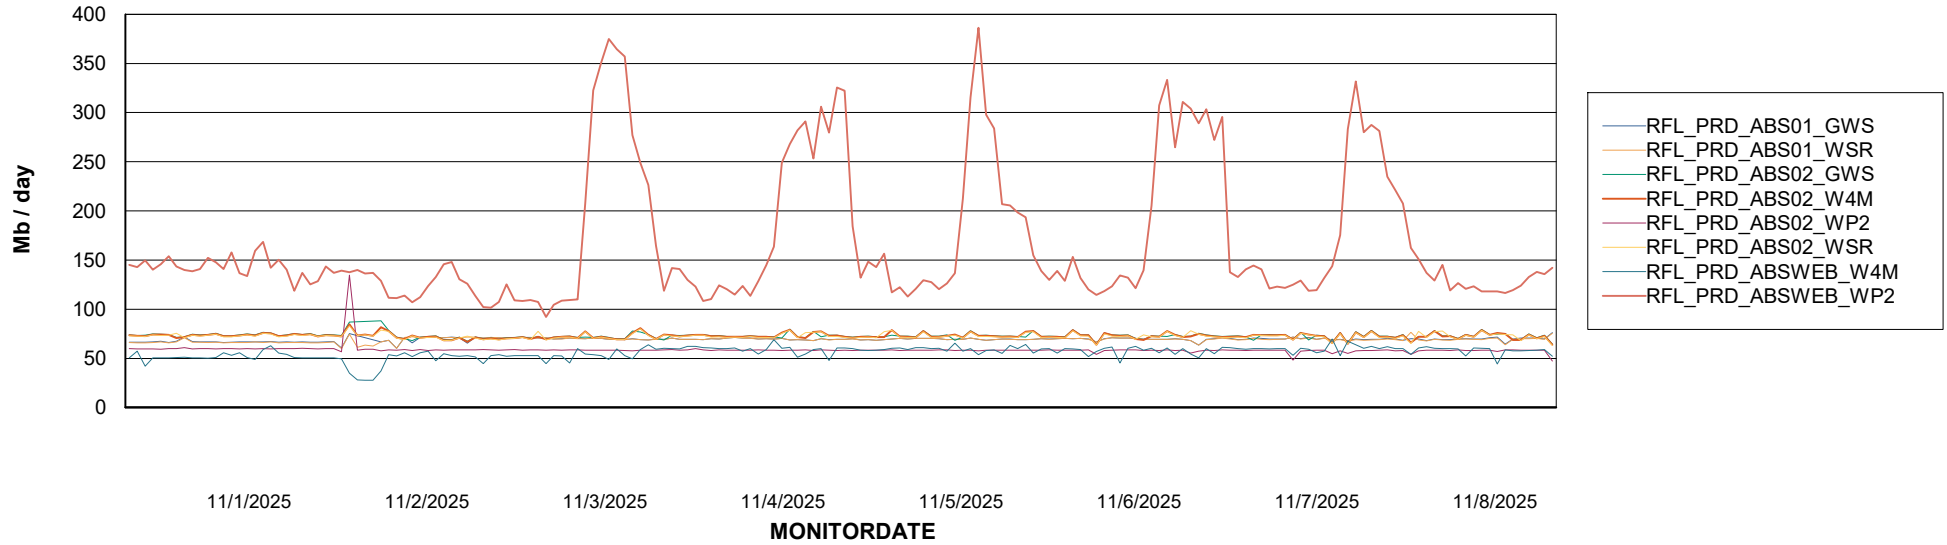

ABSSolute Application ReportServer Services

Avg memory used per ReportServer Service

Weekly SLA Customer Report

Customer RFL_Production
Database ID 36

ABSSolute Web Component Services

Avg memory used per ABS Web component