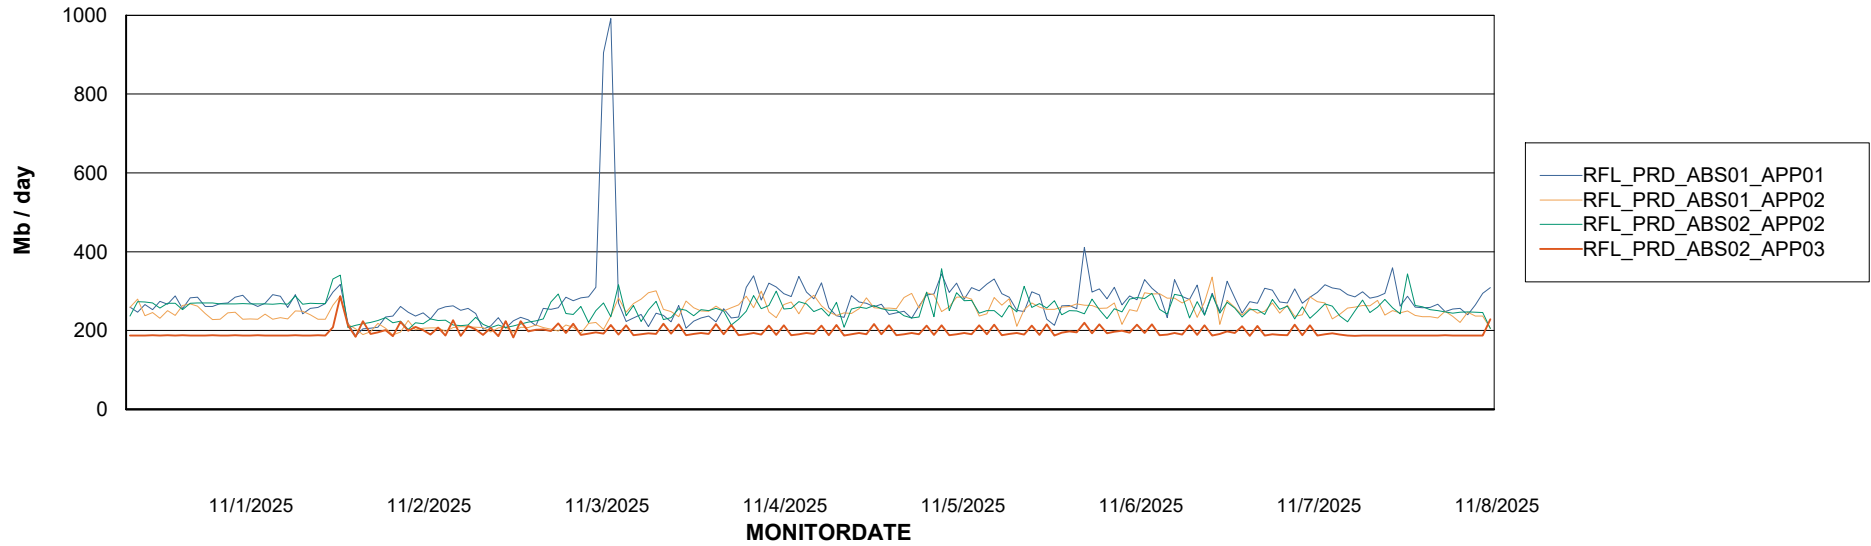

DB Processes Max 1,000

Weekly SLA Customer Report

Customer RFL_Production
 Database ID 36

DATABASE SIZE RFL_PRD_ABS01_DB

Database growth over last month

Database Tablespace RFL_PRD_ABS01_DB

Date	Tablespace Name	Filesize (Gb)	Usedsize (Gb)	Percentage free
11/8/2025	ABSDATA	121	92	24
	INDX	279	226	19
11/7/2025	ABSDATA	121	92	24
	INDX	279	226	19
11/6/2025	ABSDATA	121	92	24
	INDX	279	226	19
11/5/2025	ABSDATA	121	92	24
	INDX	279	226	19
11/4/2025	ABSDATA	121	92	24
	INDX	269	226	16
11/3/2025	ABSDATA	121	92	24
	INDX	269	226	16
11/2/2025	ABSDATA	121	92	24
	INDX	269	225	16

Weekly SLA Customer Report

Customer RFL_Production
Database ID 36

ABSSolute Application Server Services

Avg memory used per ABS Server Service

Avg users per day per ABS server

Weekly SLA Customer Report

Customer RFL_Production
Database ID 36