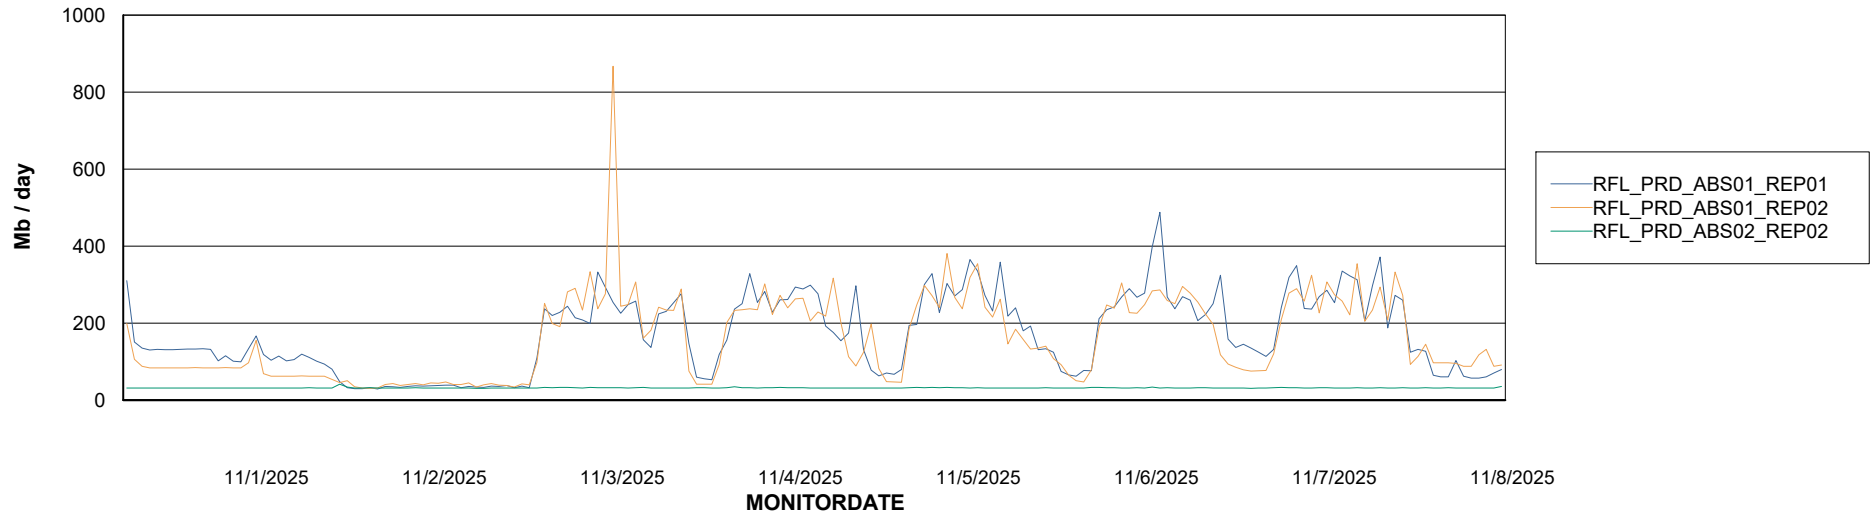

ABSSolute Application ReportServer Services

Avg memory used per ReportServer Service