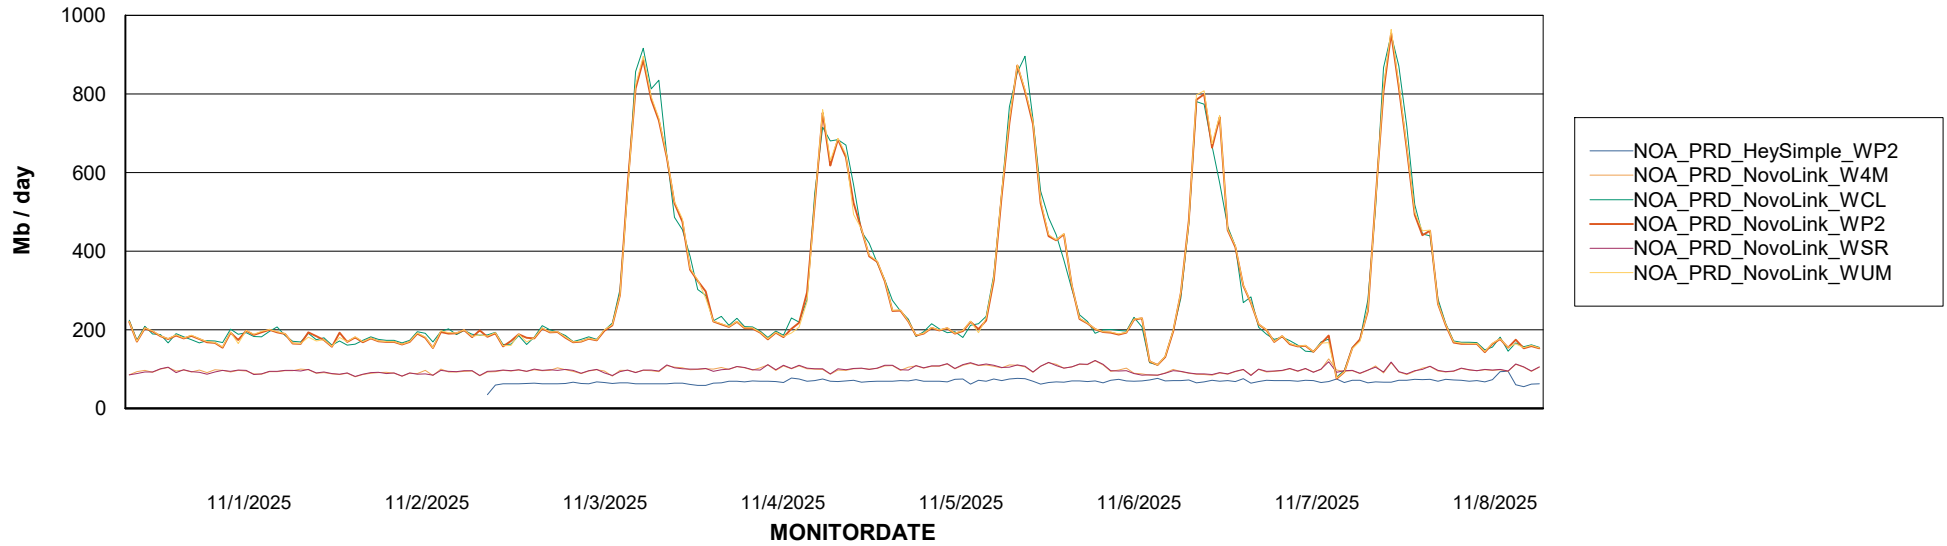

ABSSolute Web Component Services

Avg memory used per ABS Web component