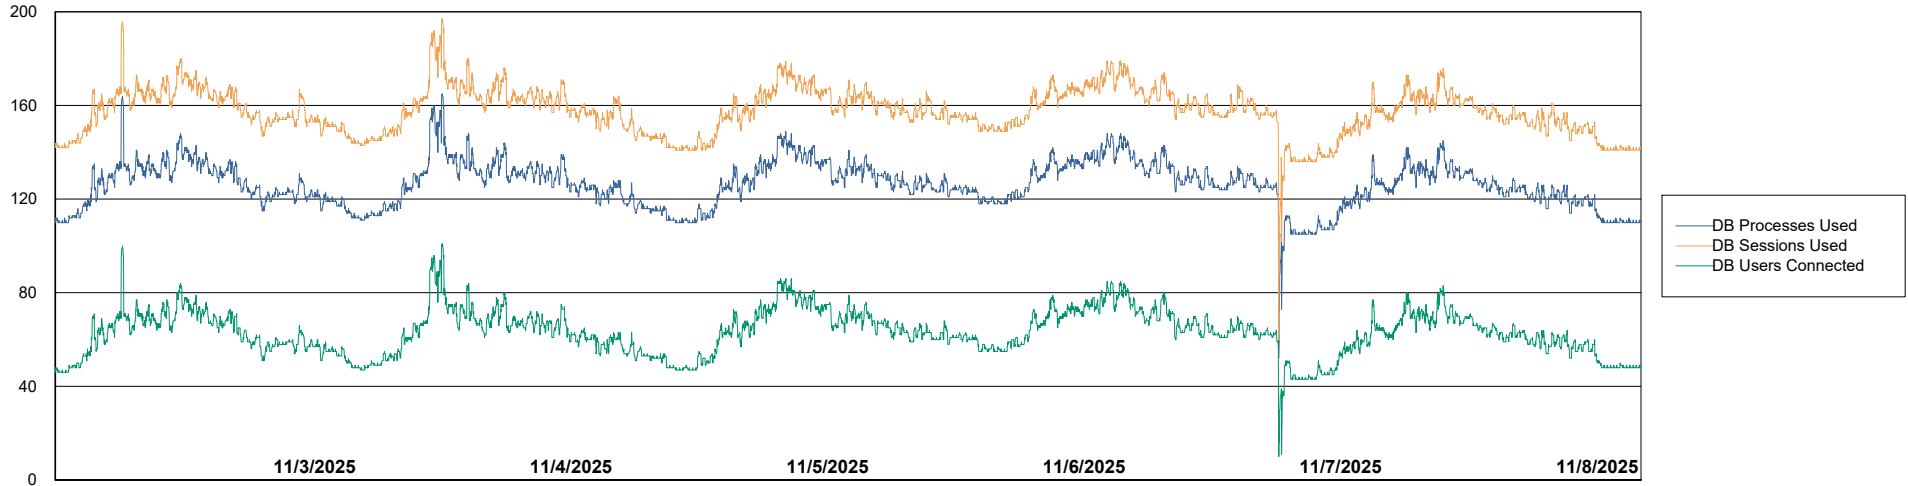

Weekly SLA Customer Report

Customer NOA_Production (24/7)
Database ID 116

Database Performance NOA_PRD_NHSBI_ABS1

Weekly SLA Customer Report

Customer NOA_Production (24/7)
Database ID 116

Database Performance NOA_PRD_NovoABS01_ABS1