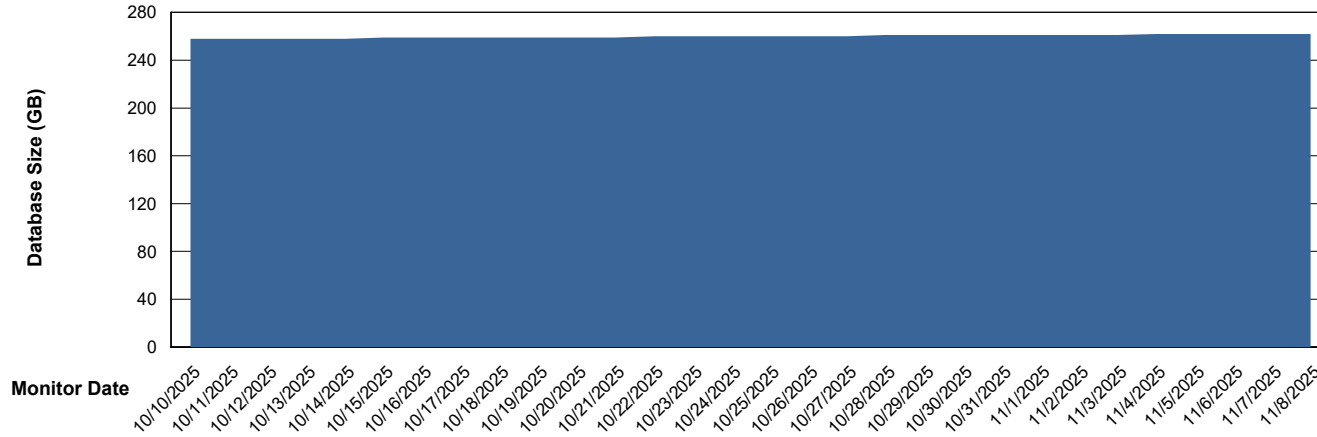

Weekly SLA Customer Report

Customer NOA_Production (24/7)
Database ID 116

Database Performance NOA_PRD_NovoABS03_HSBABS1

DB Processes Max 300

Weekly SLA Customer Report

Customer NOA_Production (24/7)
Database ID 116

DATABASE SIZE NOA_PRD_NHSBI_ABS1

Database growth over last month

DATABASE SIZE NOA_PRD_NovoABS01_ABS1

Database growth over last month

Weekly SLA Customer Report

Customer NOA_Production (24/7)
 Database ID 116