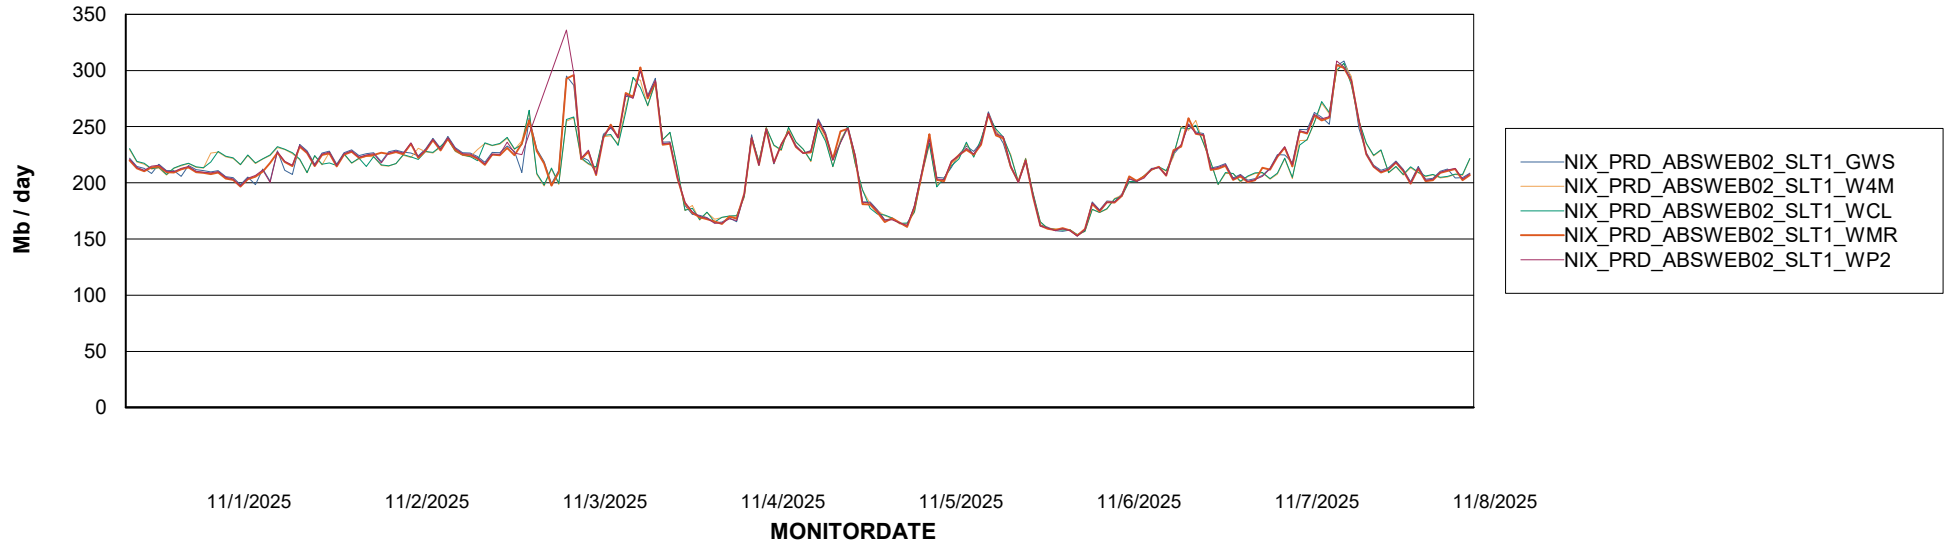

ABSolute Web Component Services

Avg memory used per ABS Web component