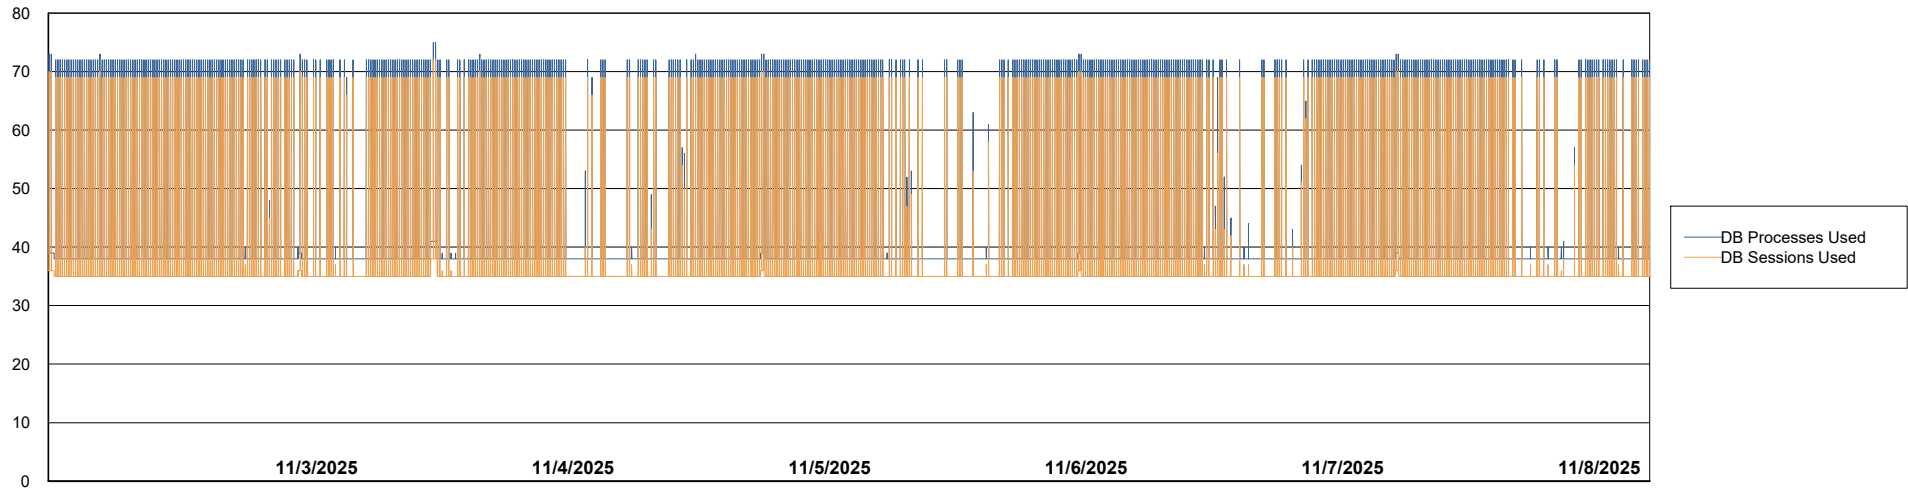

Database Performance NIX_PRD_ABSD02_HSBABS1

DB Processes Max 300