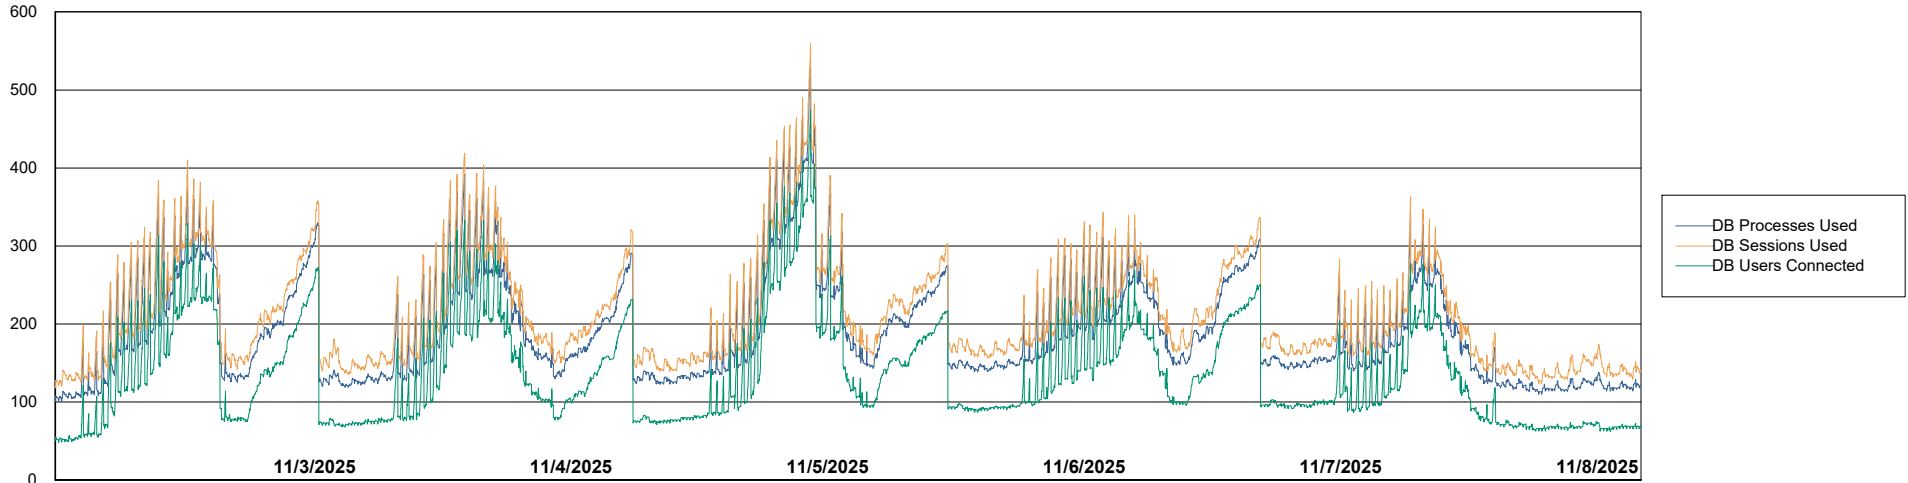

Weekly SLA Customer Report

Customer NIX_Production
Database ID 51

Database Performance NIX_PRD_ABSBI_ABS1

Weekly SLA Customer Report

Customer NIX_Production
Database ID 51

Database Performance NIX_PRD_ABSD01_ABS1