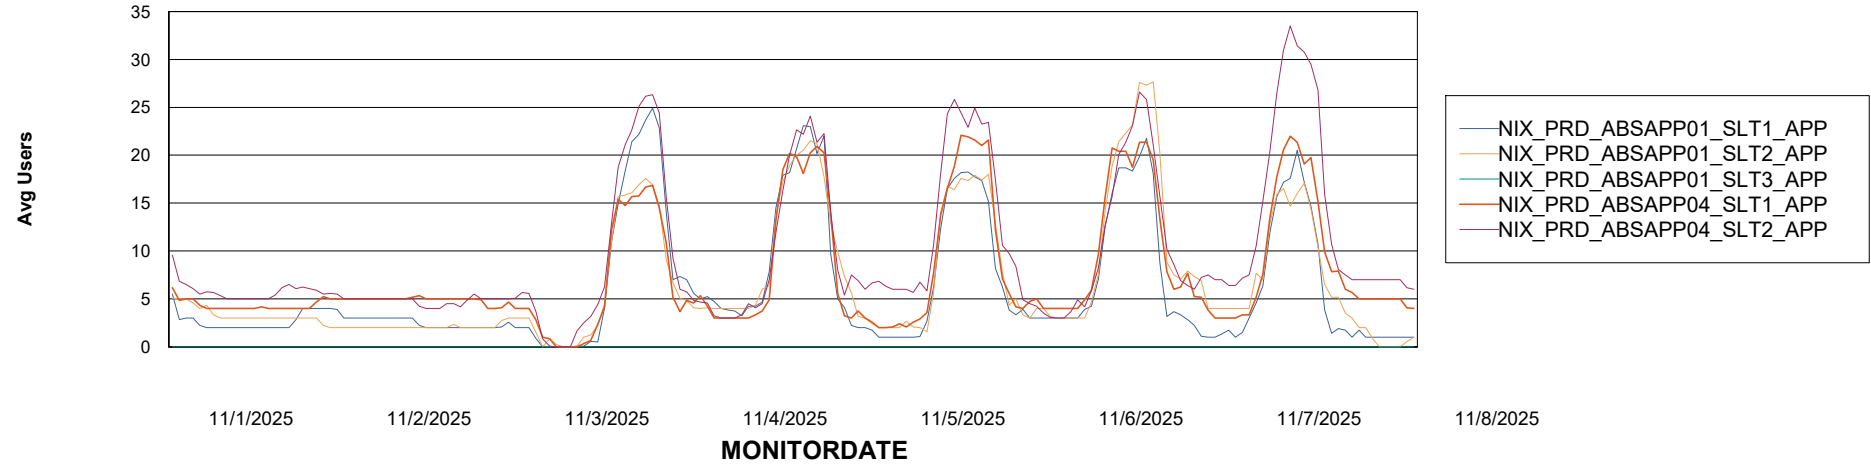

Avg users per day per ABS server