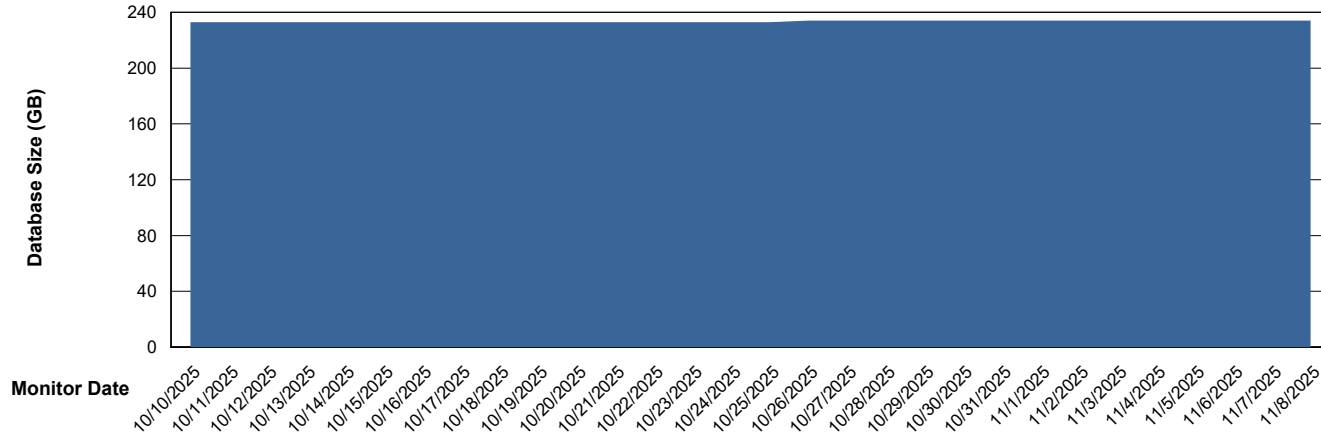

DATABASE SIZE NIX_PRD_ABSBI_ABS1

Database growth over last month