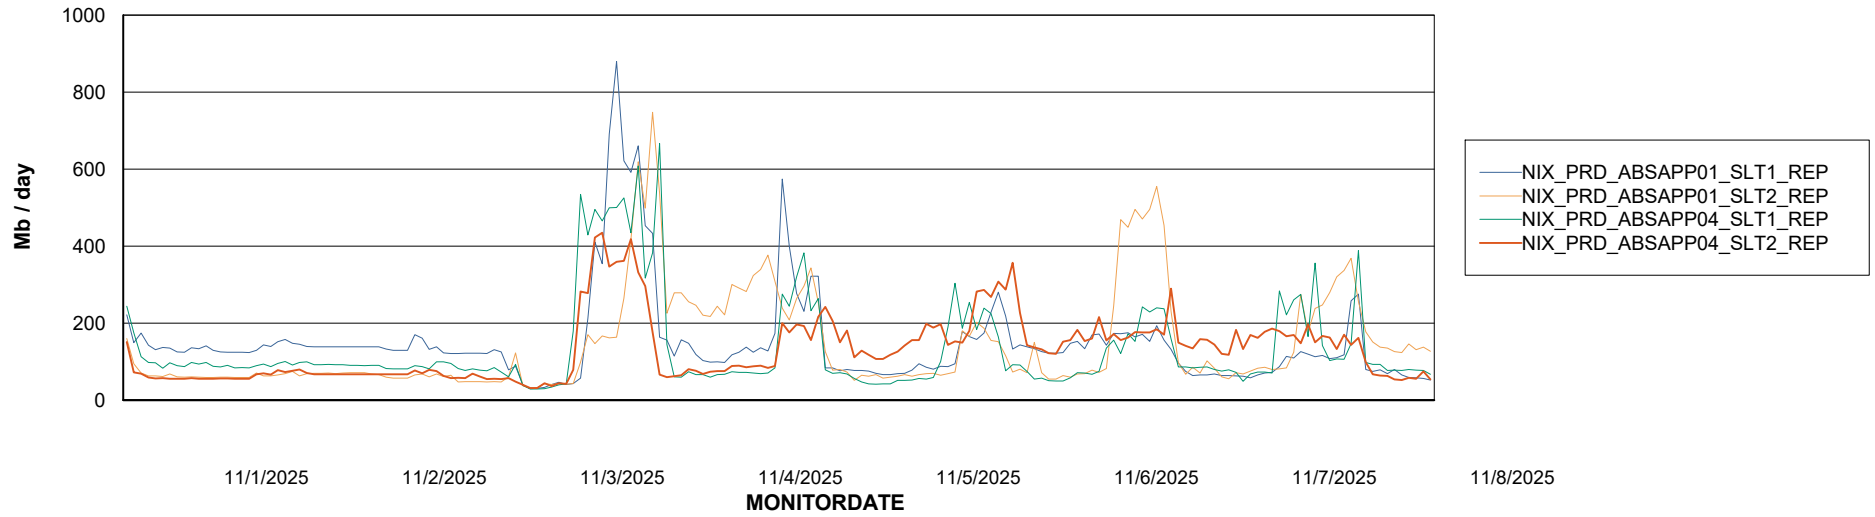

Avg memory used per ABS Server Service

Avg users per day per ABS server

Weekly SLA Customer Report

Customer NIX_Production
Database ID 51

ABSSolute Application ReportServer Services

Avg memory used per ReportServer Service