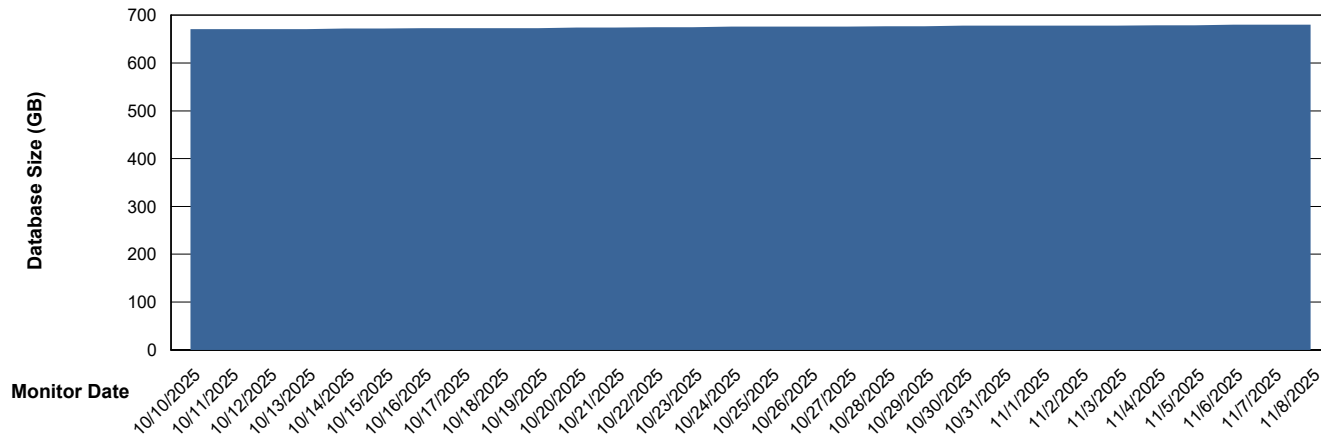

DATABASE SIZE NIX_PRD_ABSDB01_ABS1

Database growth over last month