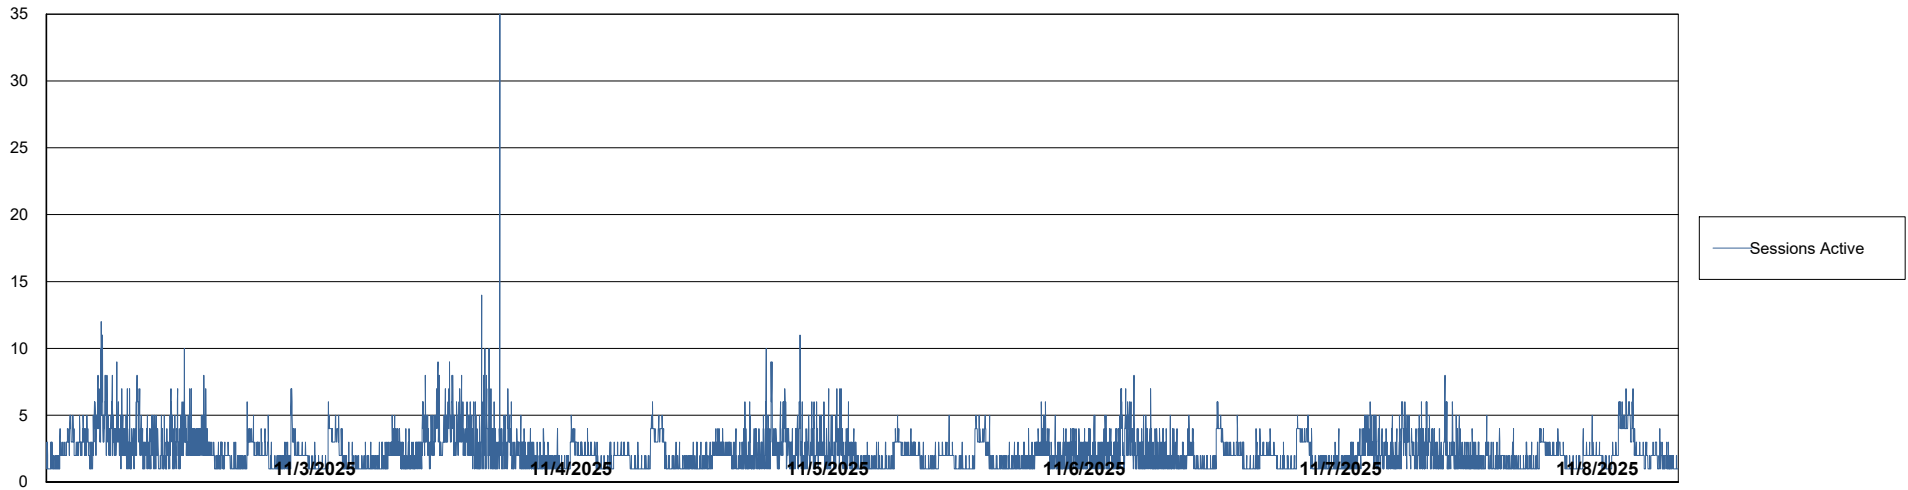

Weekly SLA Customer Report

Customer NIX_Production
Database ID 51

Database Performance NIX_PRD_ABSBI_ABS1

Weekly SLA Customer Report

Customer NIX_Production
Database ID 51

Database Performance NIX_PRD_ABSD01_ABS1