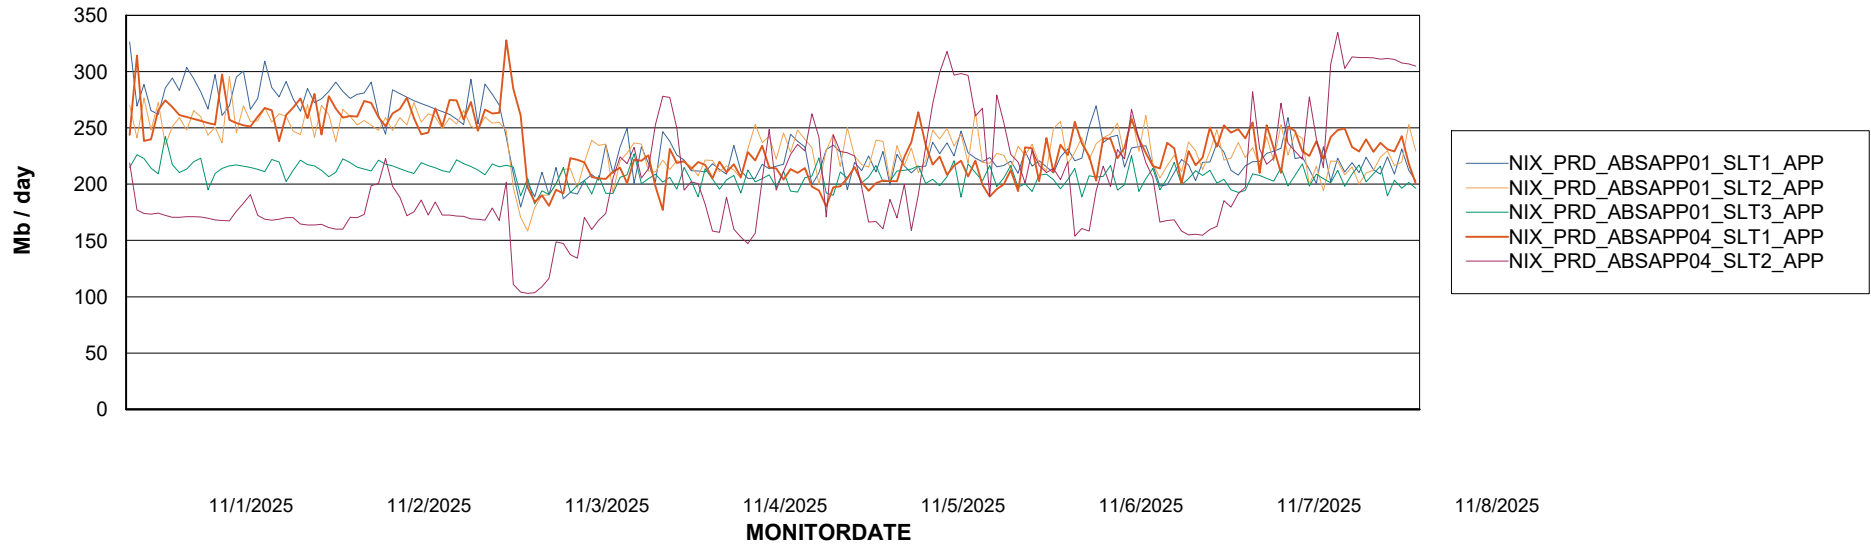

ABSSolute Application Server Services

Avg memory used per ABS Server Service