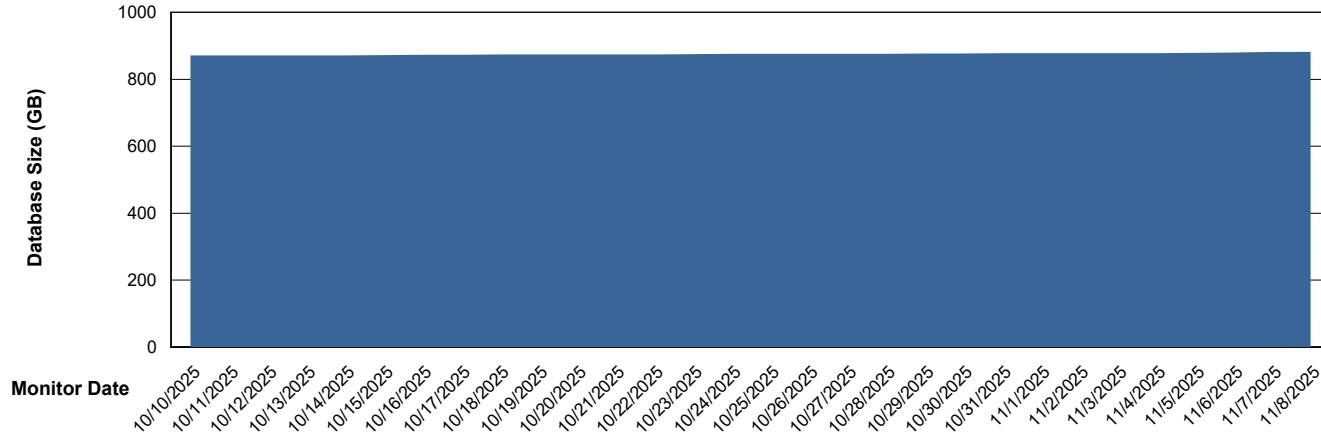

DATABASE SIZE LTS_PRD_CLSABSBI01_ABS1

Database growth over last month