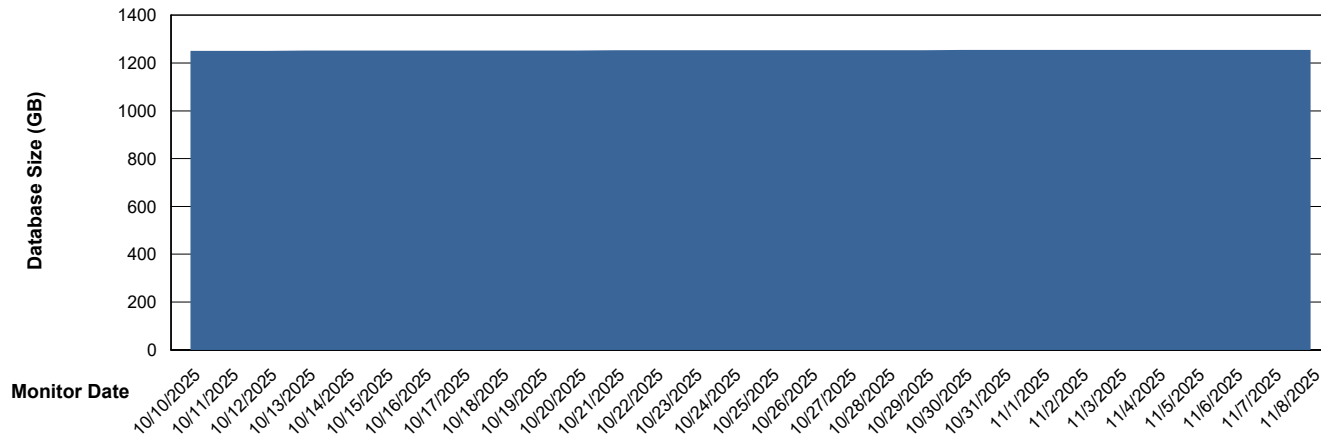

Customer LTS(CleanLease)_Production
Database ID 126

DATABASE SIZE LTS_PRD_CLSABSBI01_ABS1

Database growth over last month

DATABASE SIZE LTS_PRD_CLSABSDB01_ABS1

Database growth over last month

Weekly SLA Customer Report