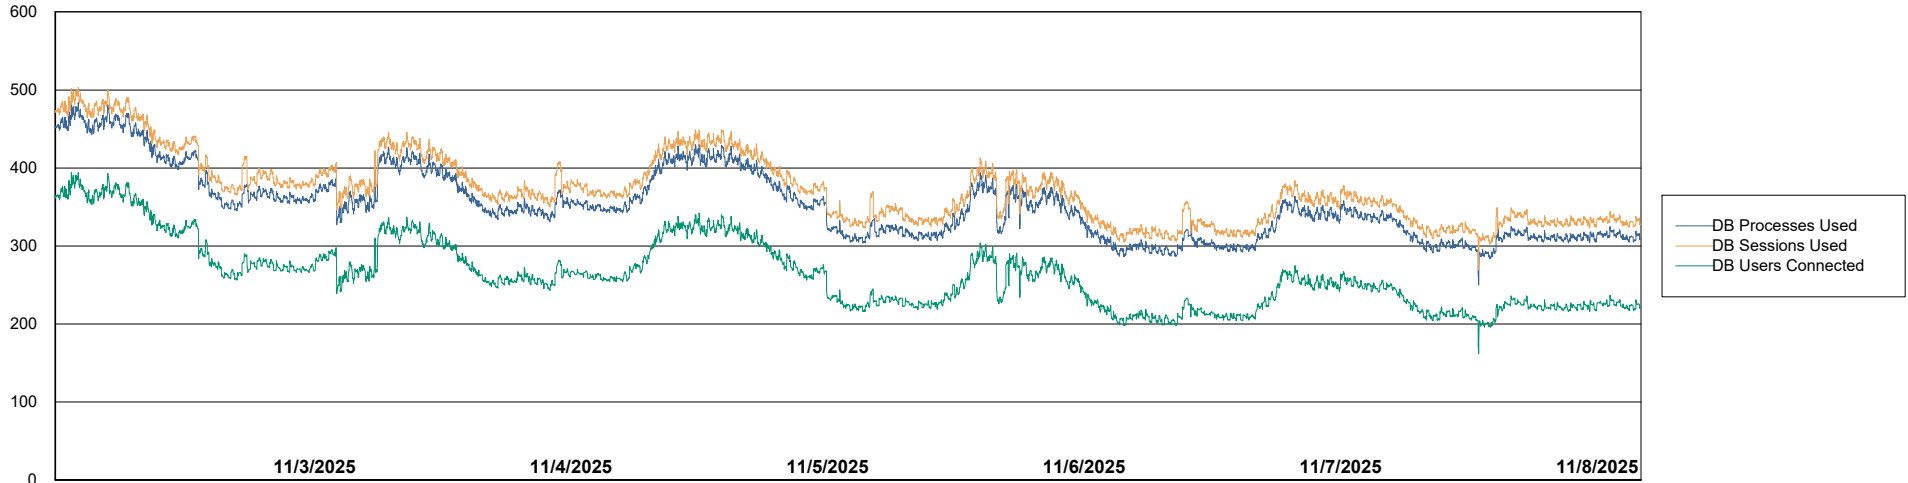

Weekly SLA Customer Report

Customer LTS(CleanLease)_Production
Database ID 126

Database Performance LTS_PRD_CLSABSBI01_ABS1

Weekly SLA Customer Report

Customer LTS(CleanLease)_Production
Database ID 126

Database Performance LTS_PRD_CLSABSD01_ABS1