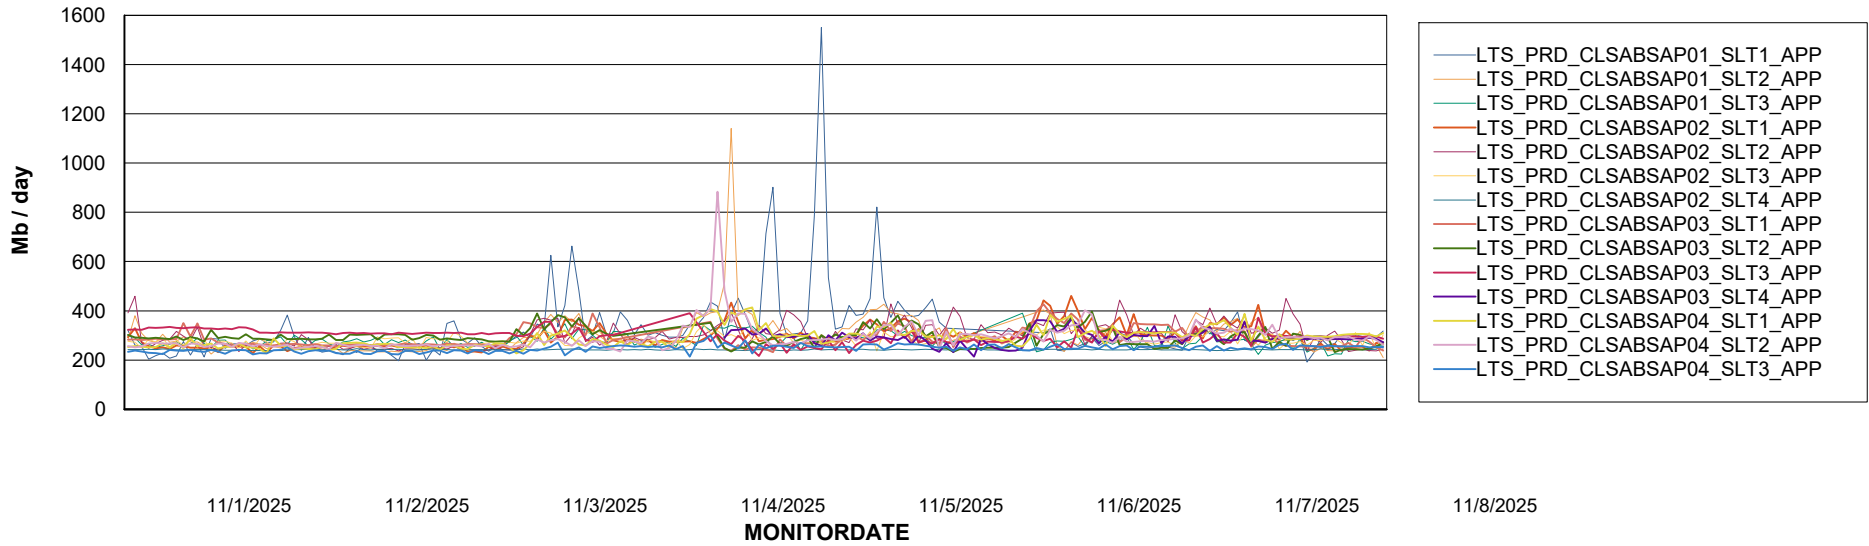

ABSSolute Application Server Services

Avg memory used per ABS Server Service