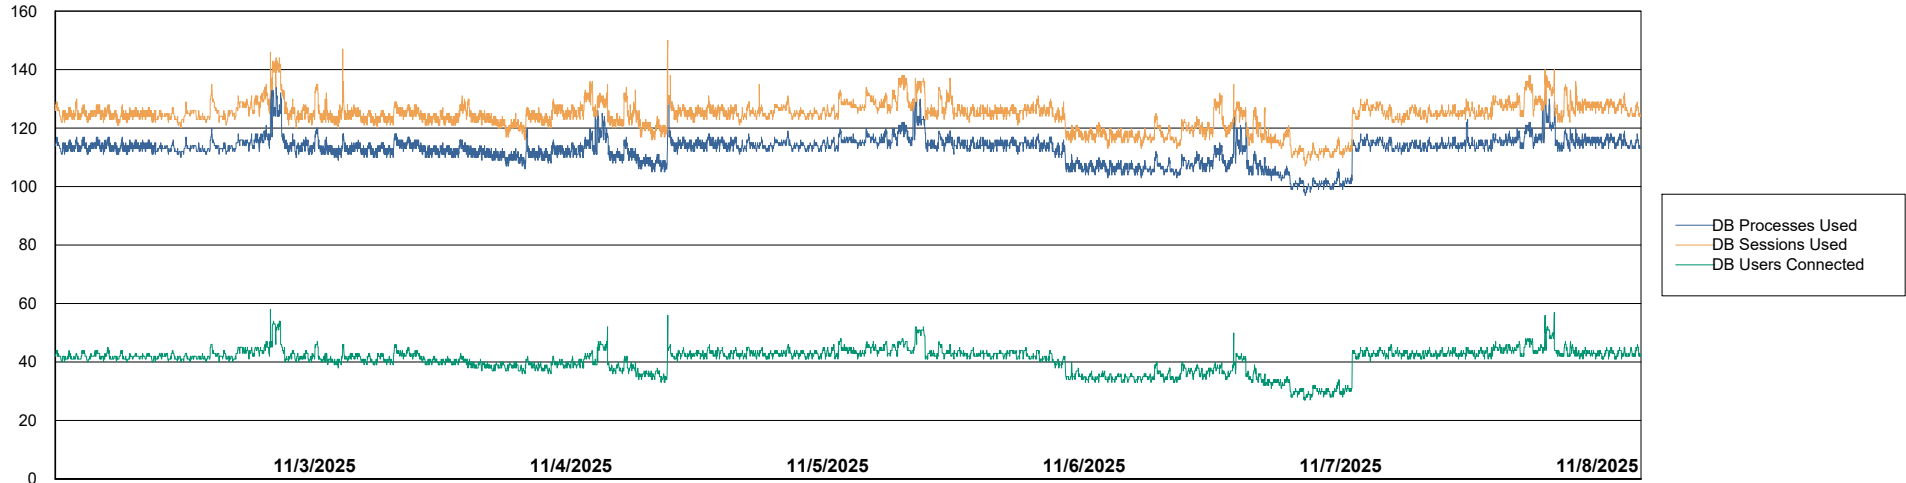

Database Performance LTS_PRD_CLSABSBI01_ABS1