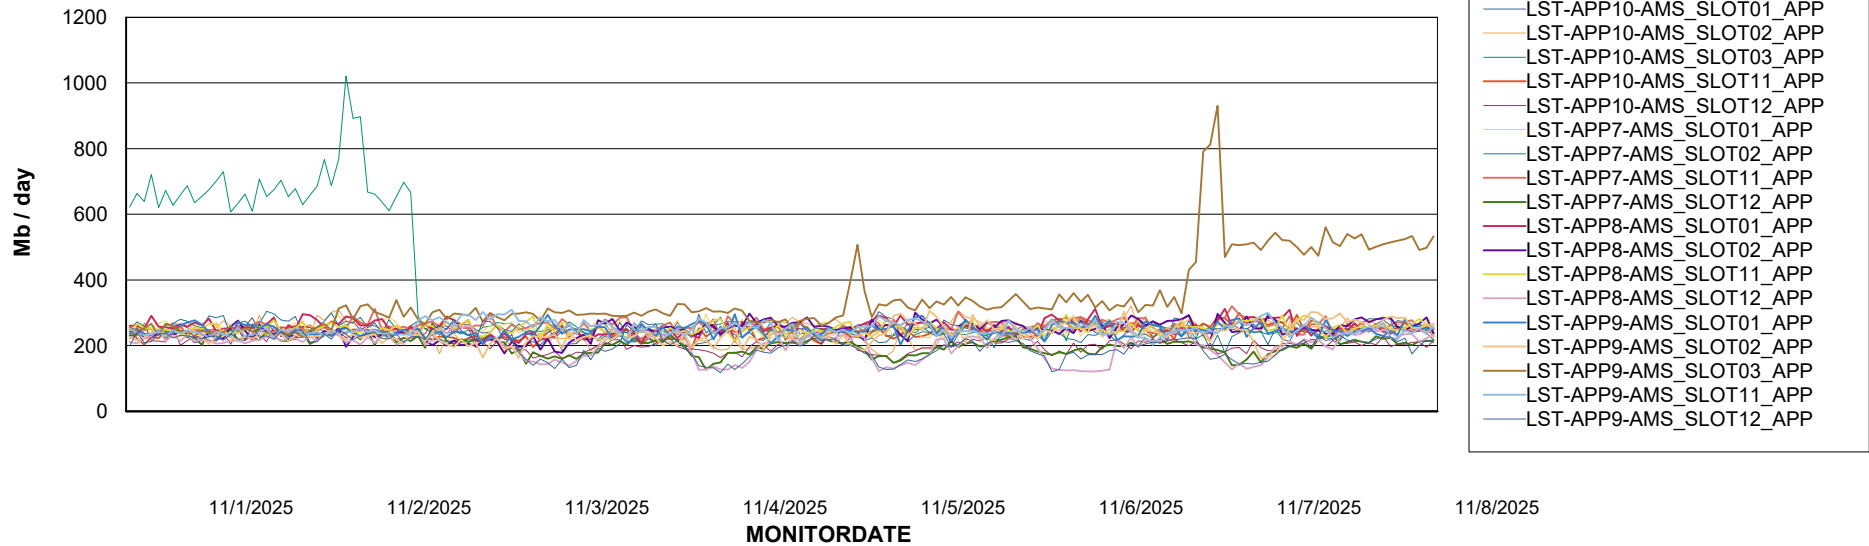

ABSSolute Application Server Services

Avg memory used per ABS Server Service