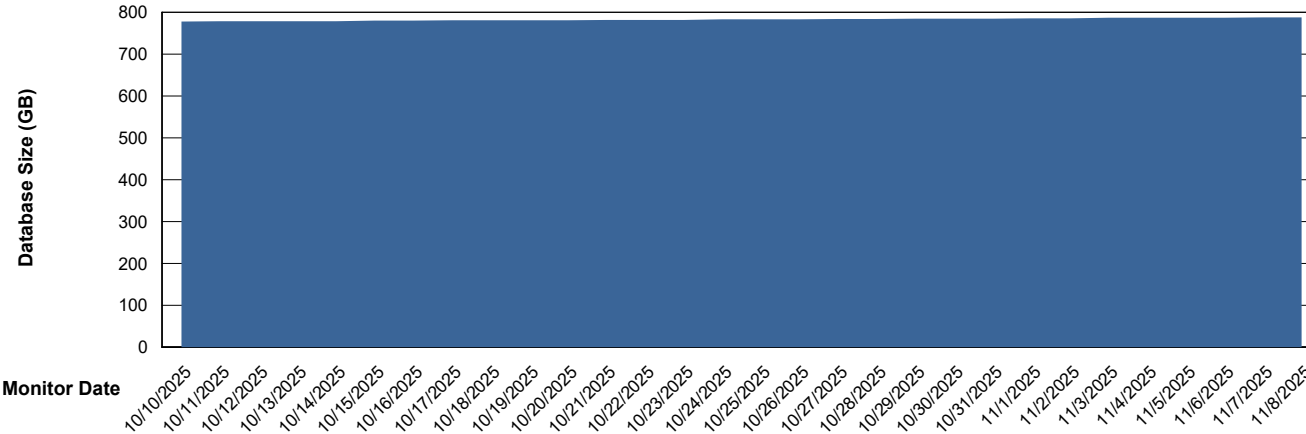

Database growth over last month

Database Tablespace LST-DBS7-AMS_DB_ABS1

Date	Tablespace Name	Filesize (Gb)	Usedsize (Gb)	Percentage free
11/8/2025	ABSDATA	786	651	17
	INDX	151	120	20
11/7/2025	ABSDATA	786	651	17
	INDX	151	120	20
11/6/2025	ABSDATA	786	650	17
	INDX	151	120	20
11/5/2025	ABSDATA	786	650	17
	INDX	151	120	21
11/4/2025	ABSDATA	786	650	17
	INDX	151	120	21
11/3/2025	ABSDATA	786	650	17
	INDX	151	120	21
11/2/2025	ABSDATA	786	649	17
	INDX	151	120	21